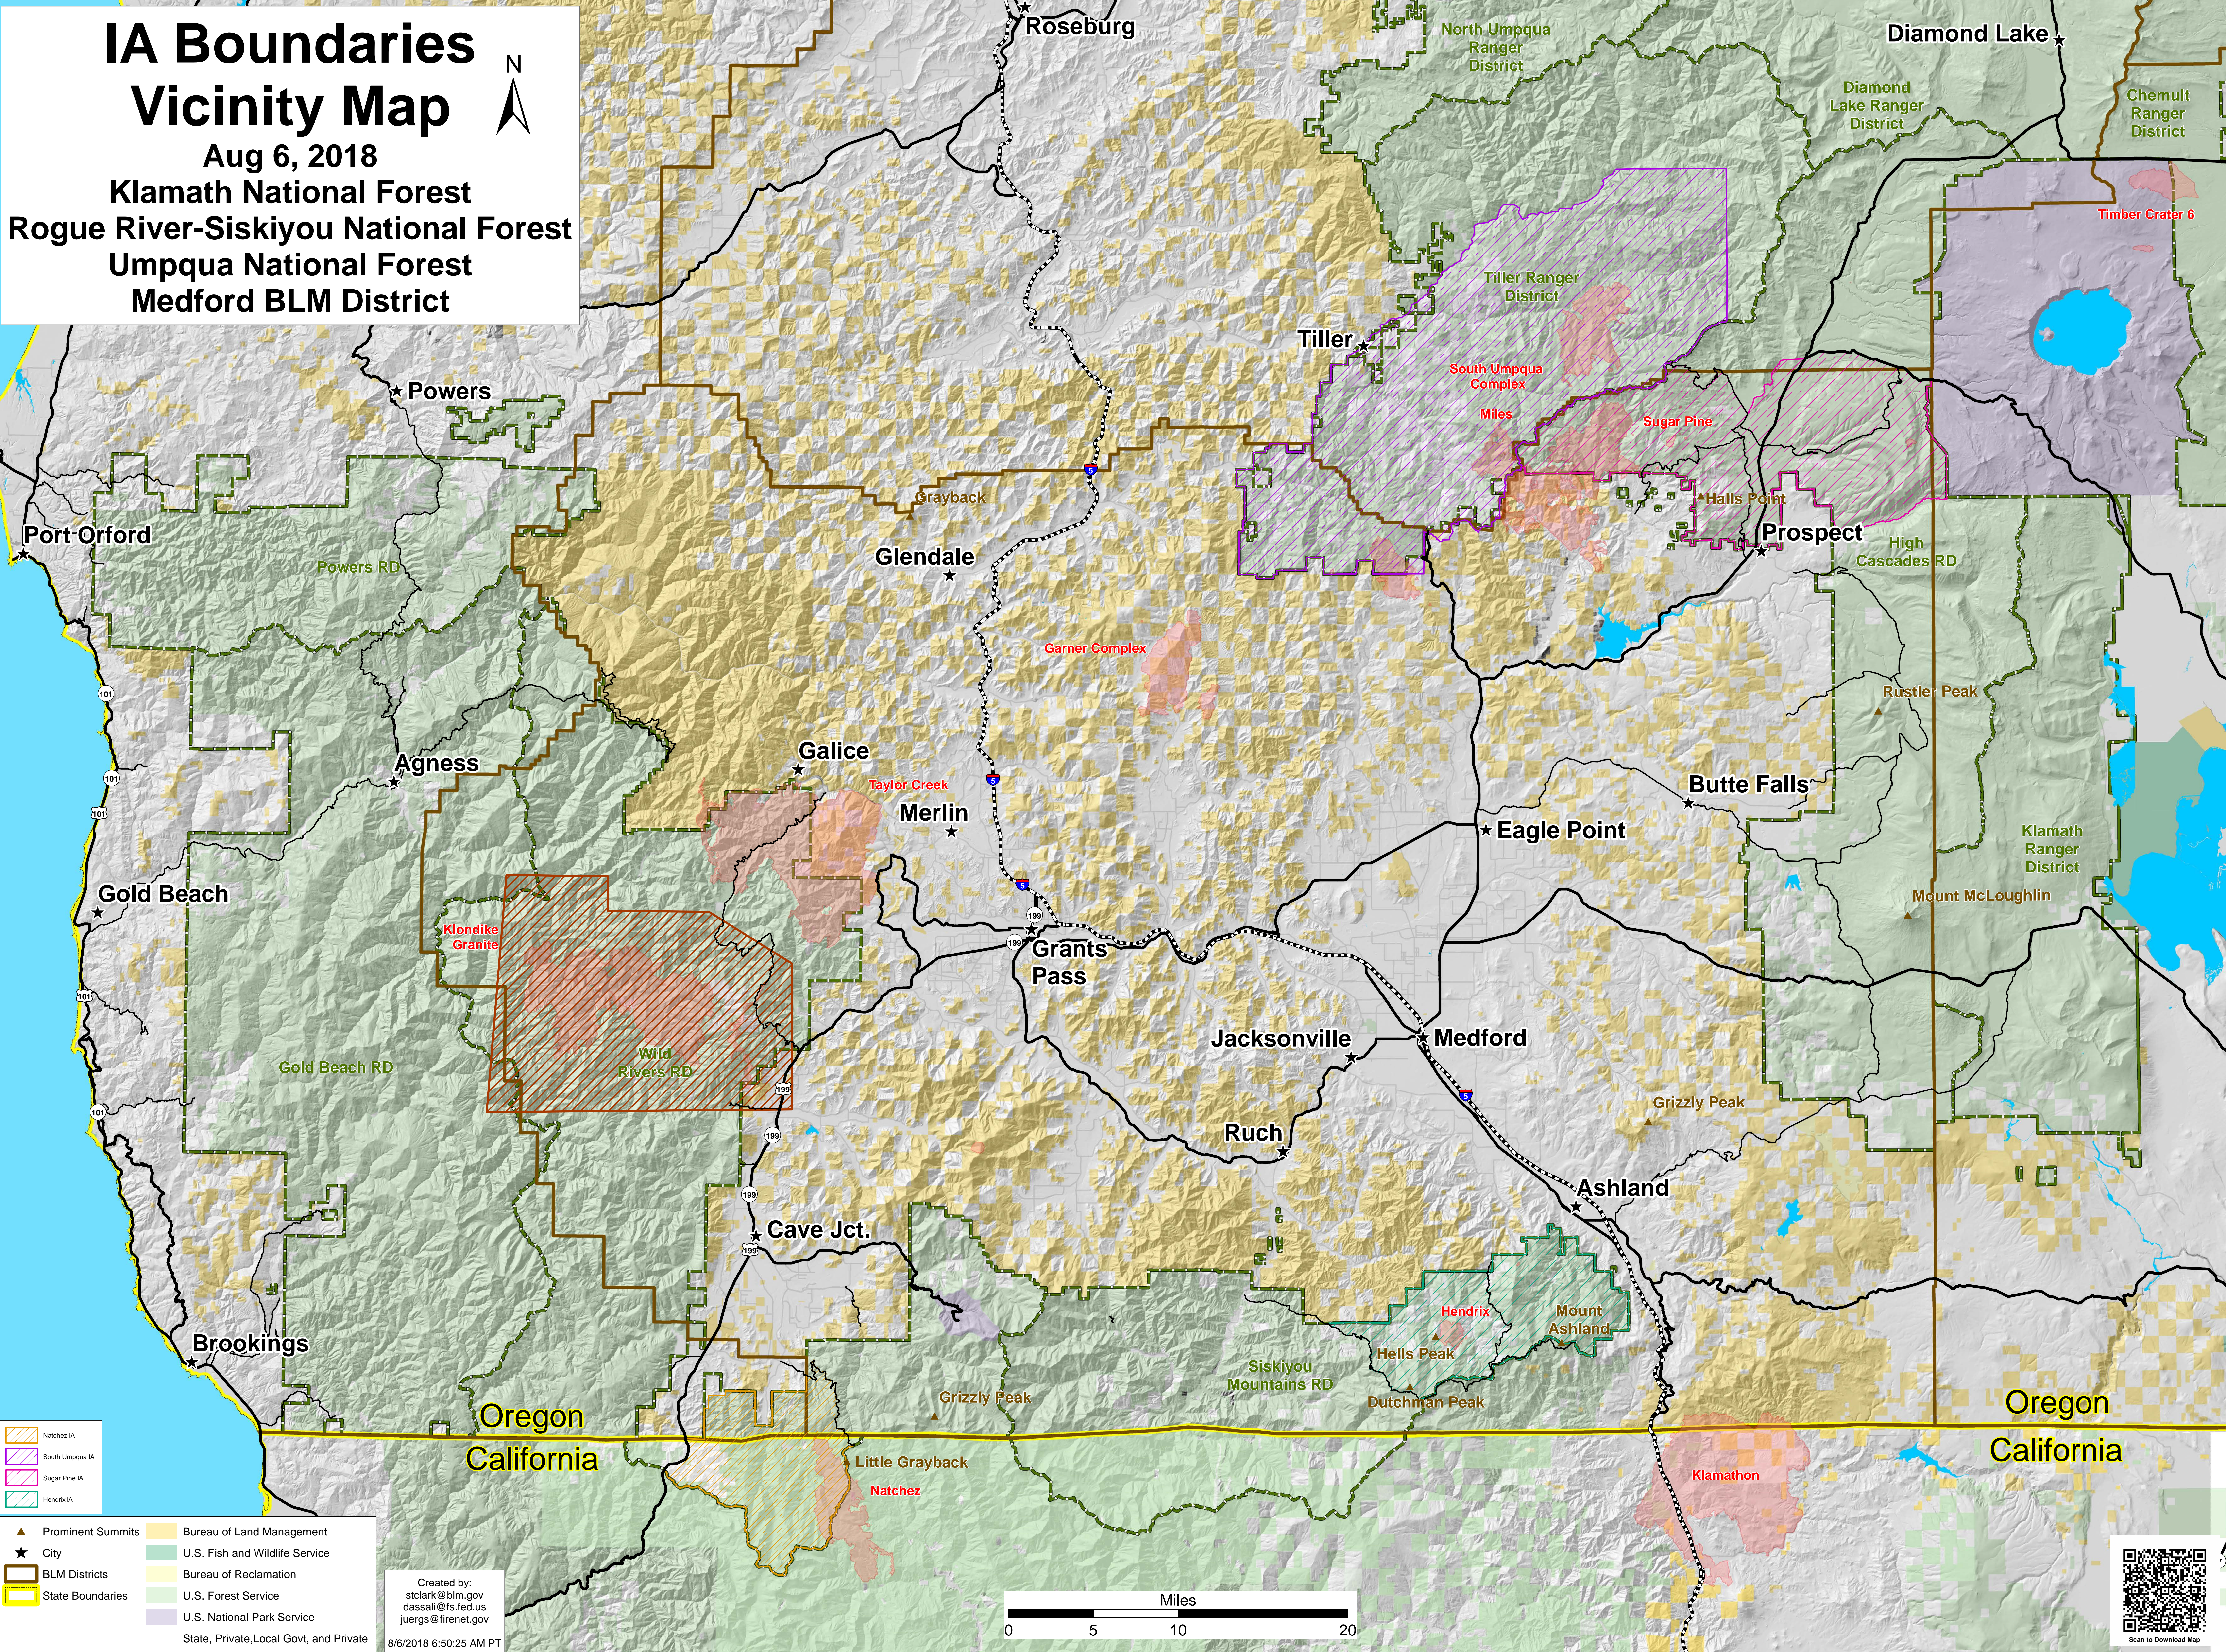

IA Boundaries Vicinity Map

Aug 6, 2018

Klamath National Forest
Rogue River-Siskiyou National Forest
Umpqua National Forest
Medford BLM District

	Natchez IA		Bureau of Land Management
	South Umpqua IA		U.S. Fish and Wildlife Service
	Sugar Pine IA		Bureau of Reclamation
	Hendrix IA		U.S. Forest Service
	Prominent Summits		U.S. National Park Service
	City		State, Private, Local Govt, and Private
	BLM Districts		
	State Boundaries		