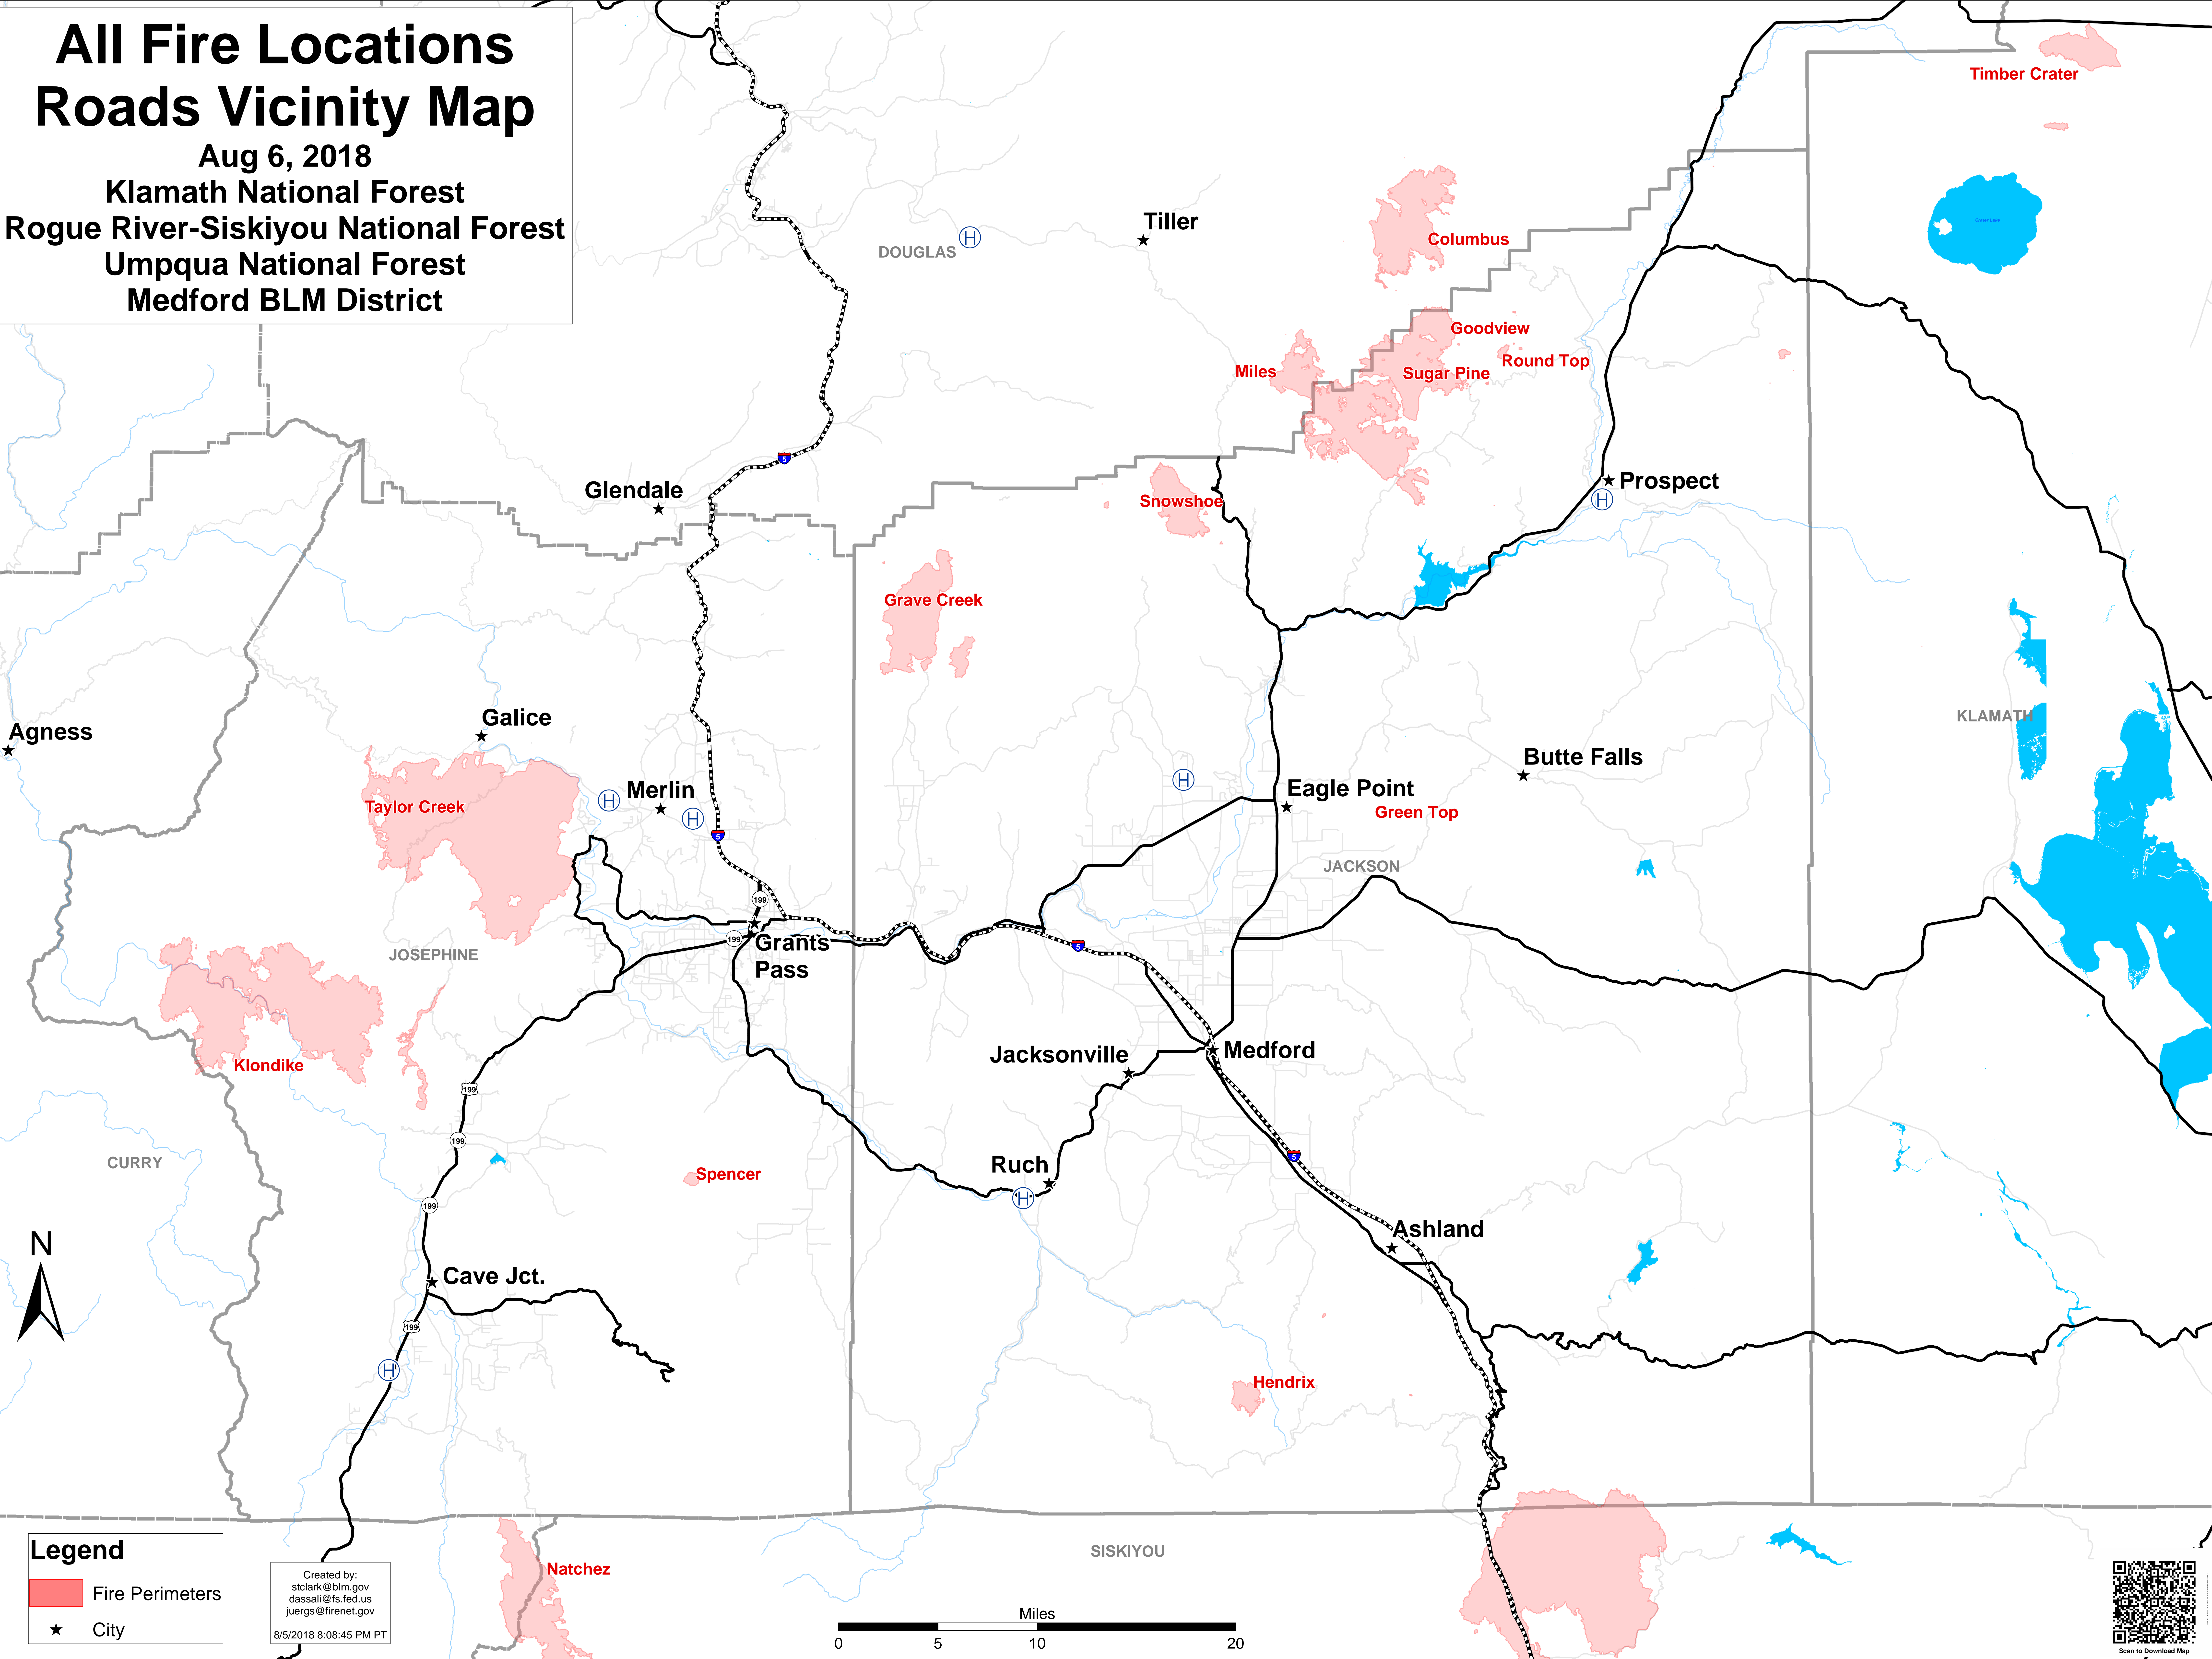

All Fire Locations Roads Vicinity Map

Aug 6, 2018

Klamath National Forest
Rogue River-Siskiyou National Forest
Umpqua National Forest
Medford BLM District

Legend

- Fire Perimeters
- ★ City

Created by:
stclark@blm.gov
dassali@fs.fed.us
juergs@firenet.gov
8/5/2018 8:08:45 PM PT