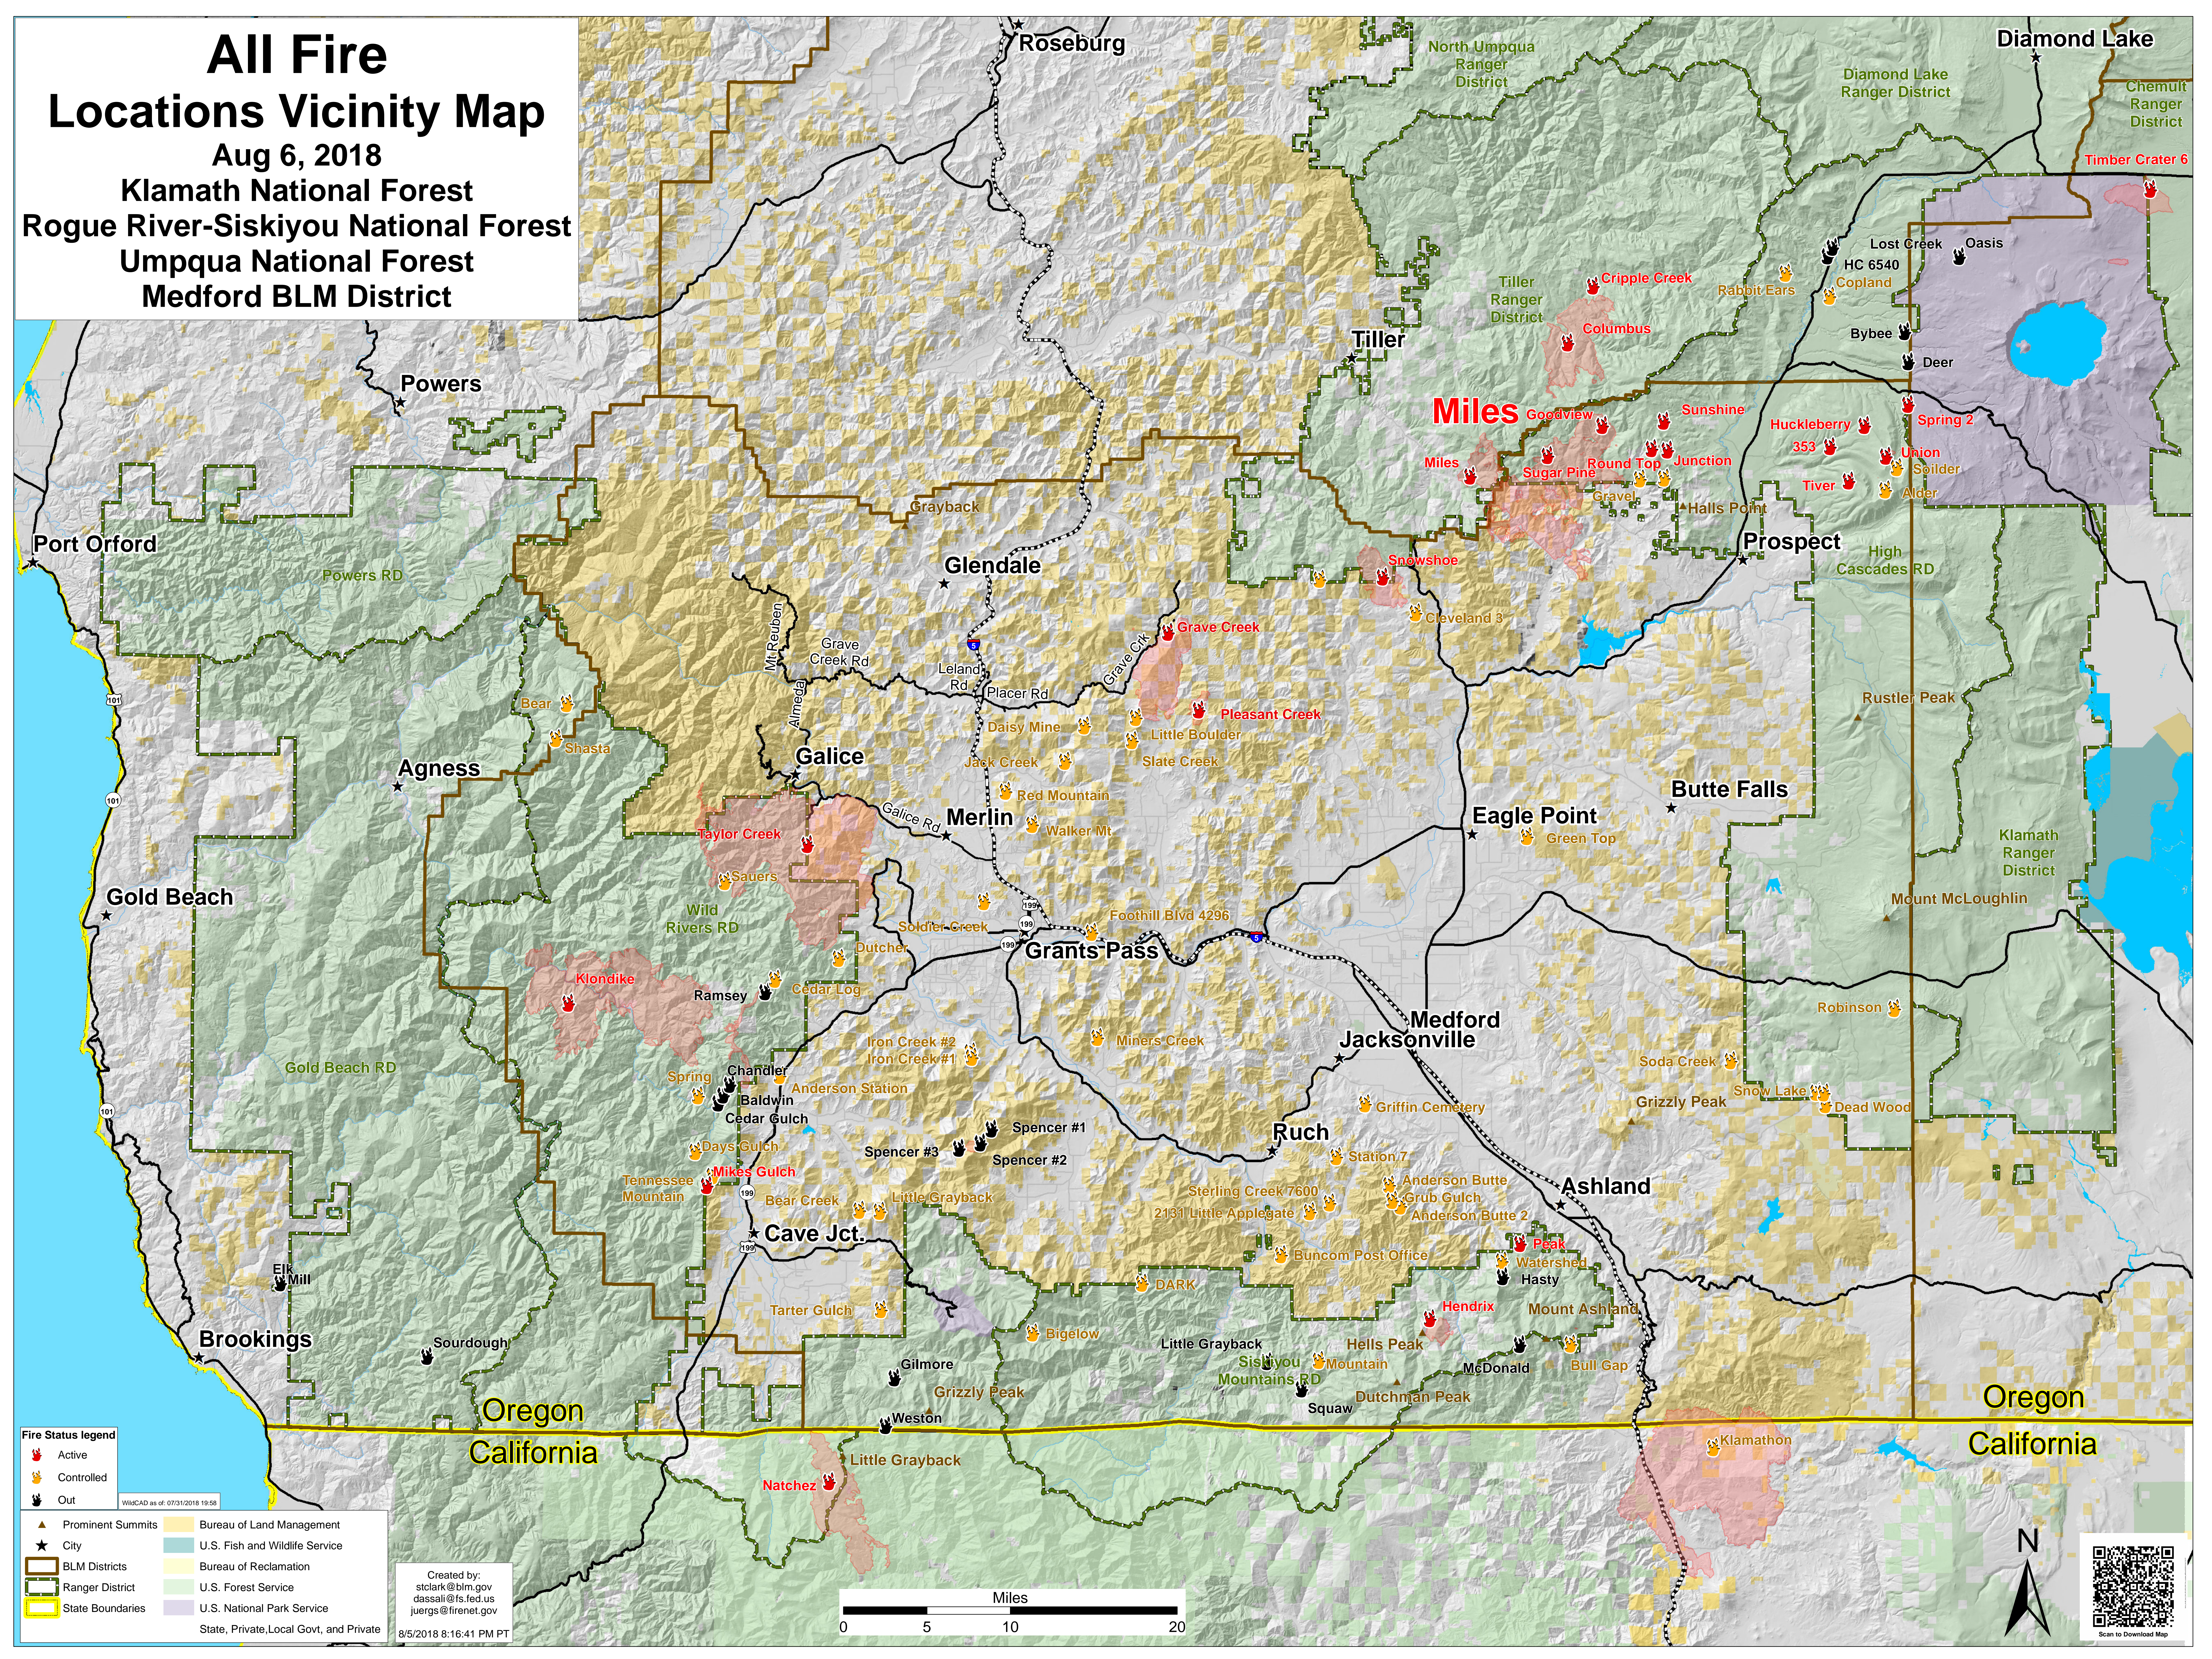

All Fire Locations Vicinity Map

Aug 6, 2018

Klamath National Forest
 Rogue River-Siskiyou National Forest
 Umpqua National Forest
 Medford BLM District

Fire Status legend

- Active
- Controlled
- Out

WildCAD as of: 07/31/2018 19:58

Prominent Summits	Bureau of Land Management
City	U.S. Fish and Wildlife Service
BLM Districts	Bureau of Reclamation
Ranger District	U.S. Forest Service
State Boundaries	U.S. National Park Service
	State, Private, Local Govt, and Private