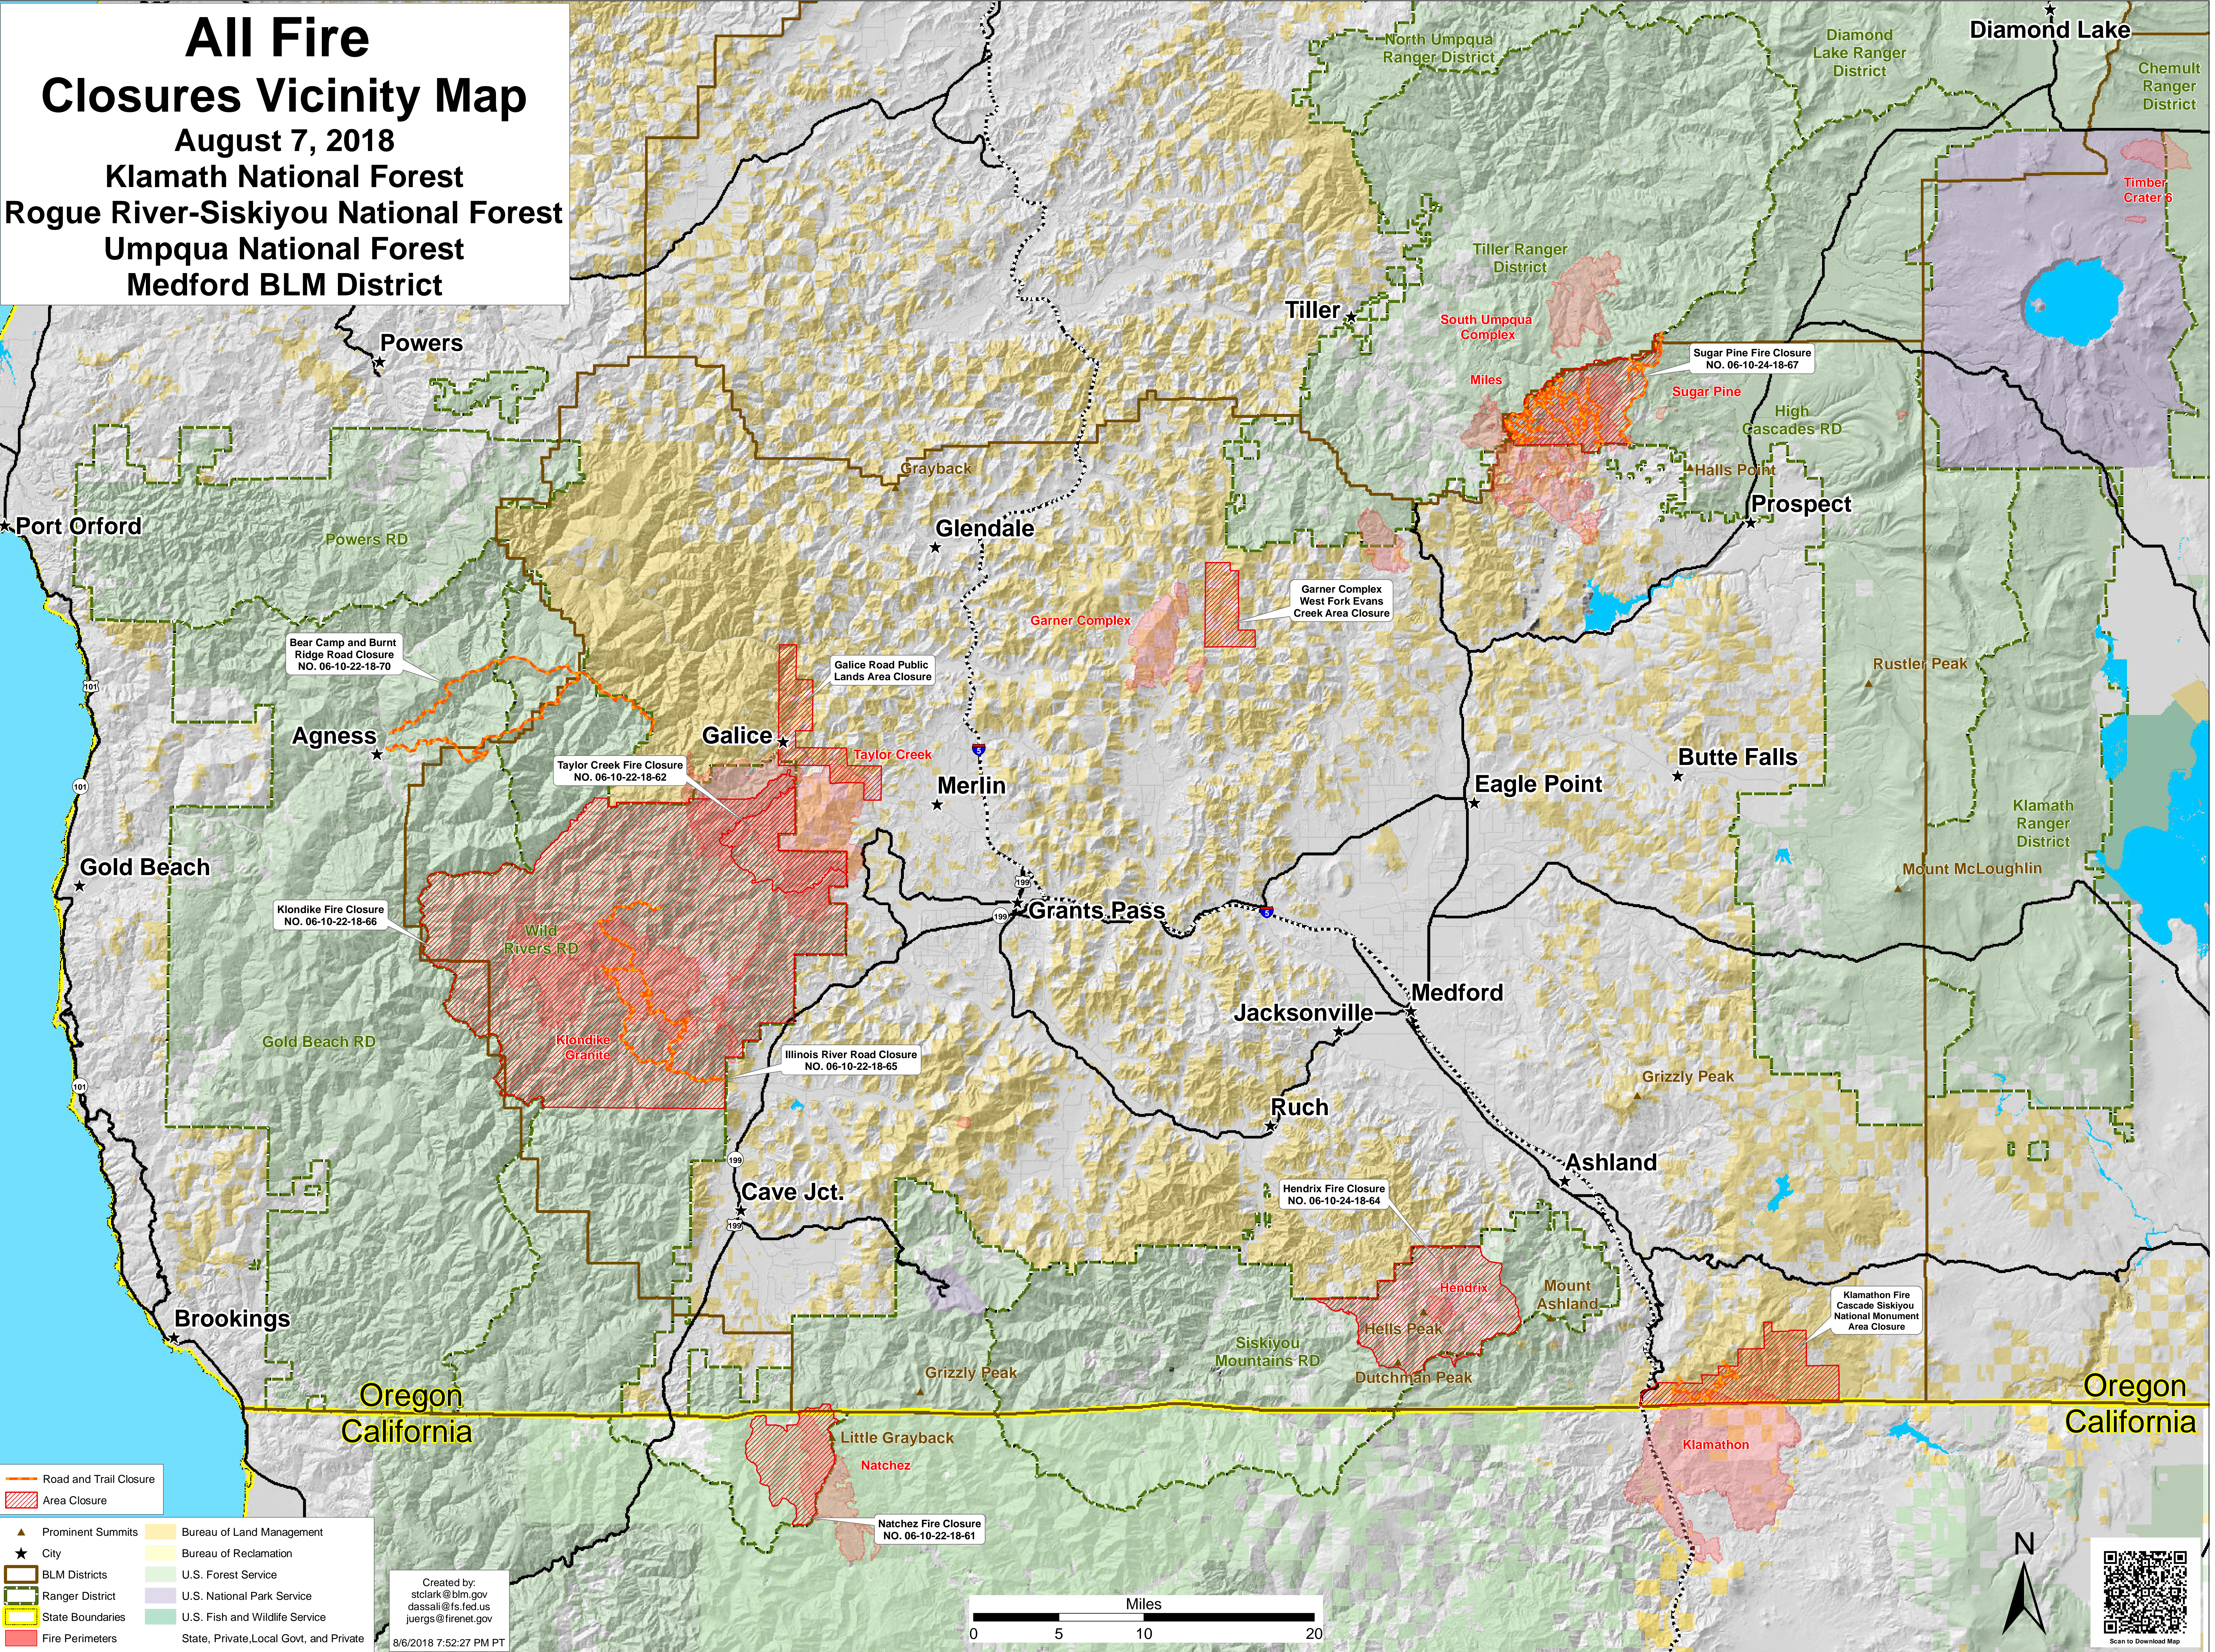

All Fire Closures Vicinity Map

August 7, 2018

Klamath National Forest
Rogue River-Siskiyou National Forest
Umpqua National Forest
Medford BLM District

Legend

- Road and Trail Closure
- Area Closure
- Prominent Summits
- City
- BLM Districts
- Ranger District
- State Boundaries
- Fire Perimeters
- Bureau of Land Management
- Bureau of Reclamation
- U.S. Forest Service
- U.S. National Park Service
- U.S. Fish and Wildlife Service
- State, Private, Local Govt, and Private