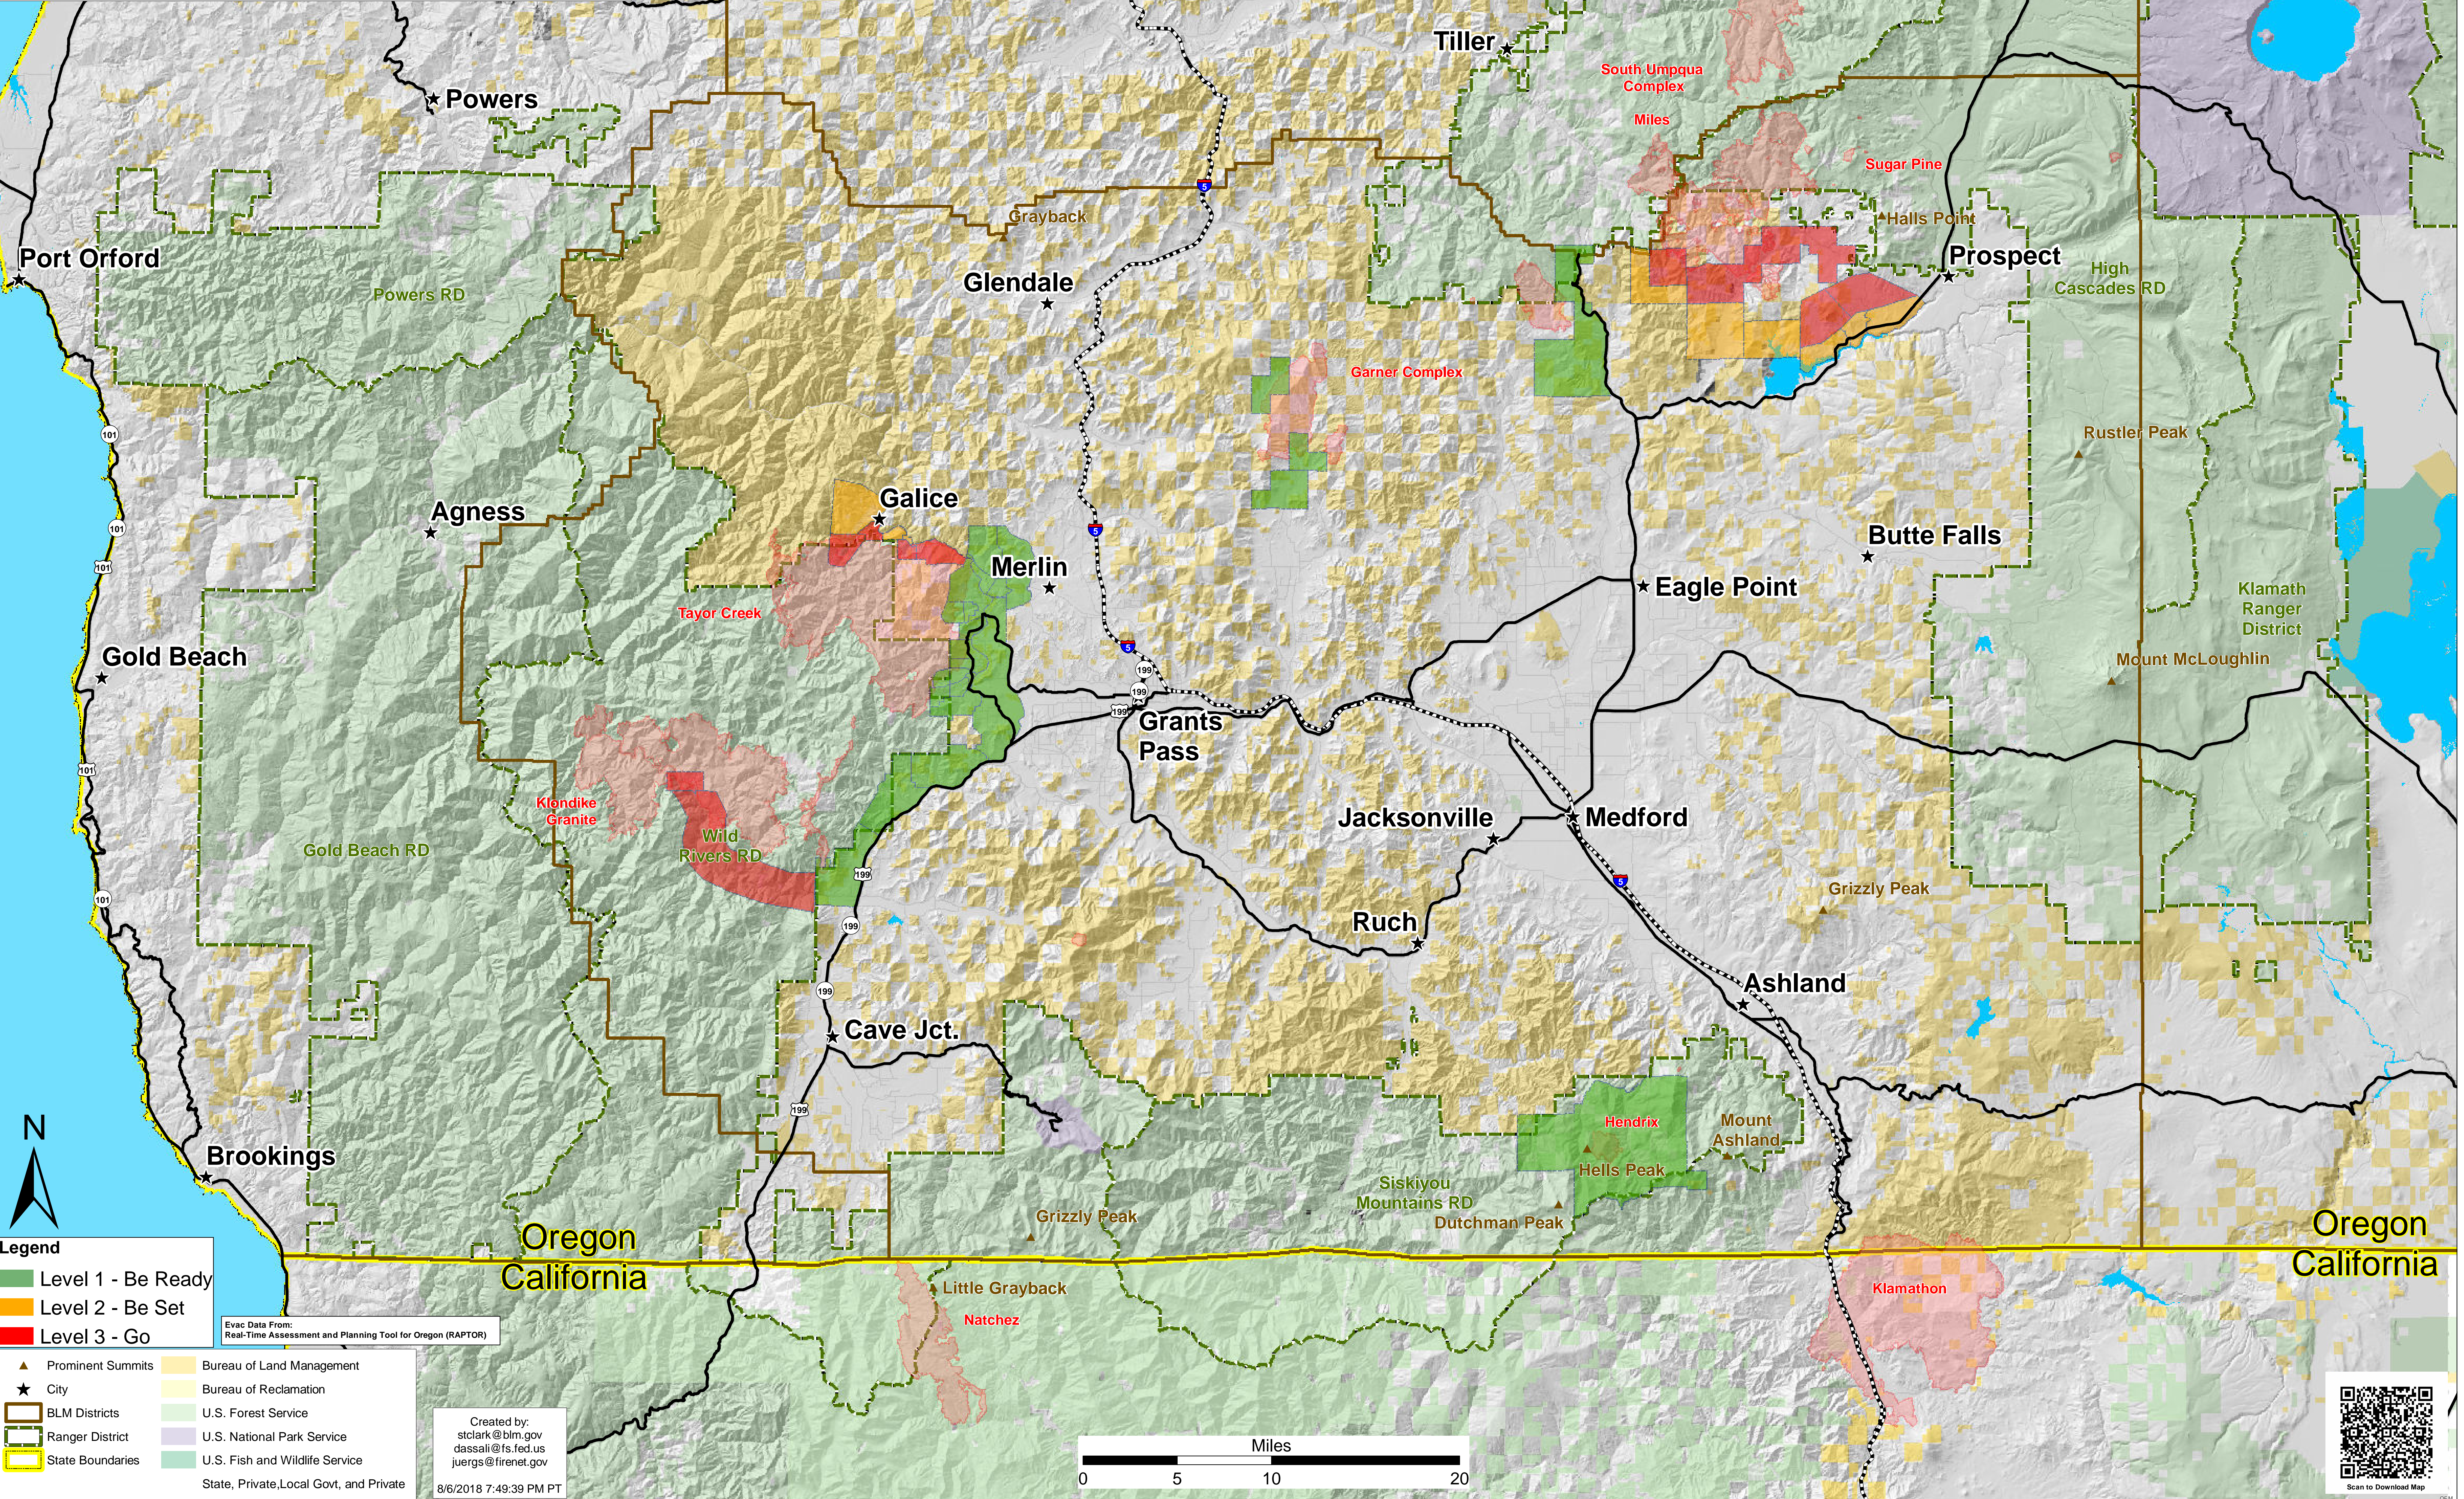

Southern Oregon Fire Evacuation Map

Aug 7, 2018

Klamath National Forest
Rogue River-Siskiyou National Forest
Umpqua National Forest
Medford BLM District

- Legend**
- Level 1 - Be Ready
 - Level 2 - Be Set
 - Level 3 - Go

- Prominent Summits
- City
- BLM Districts
- Ranger District
- State Boundaries
- Bureau of Land Management
- Bureau of Reclamation
- U.S. Forest Service
- U.S. National Park Service
- U.S. Fish and Wildlife Service
- State, Private, Local Govt, and Private