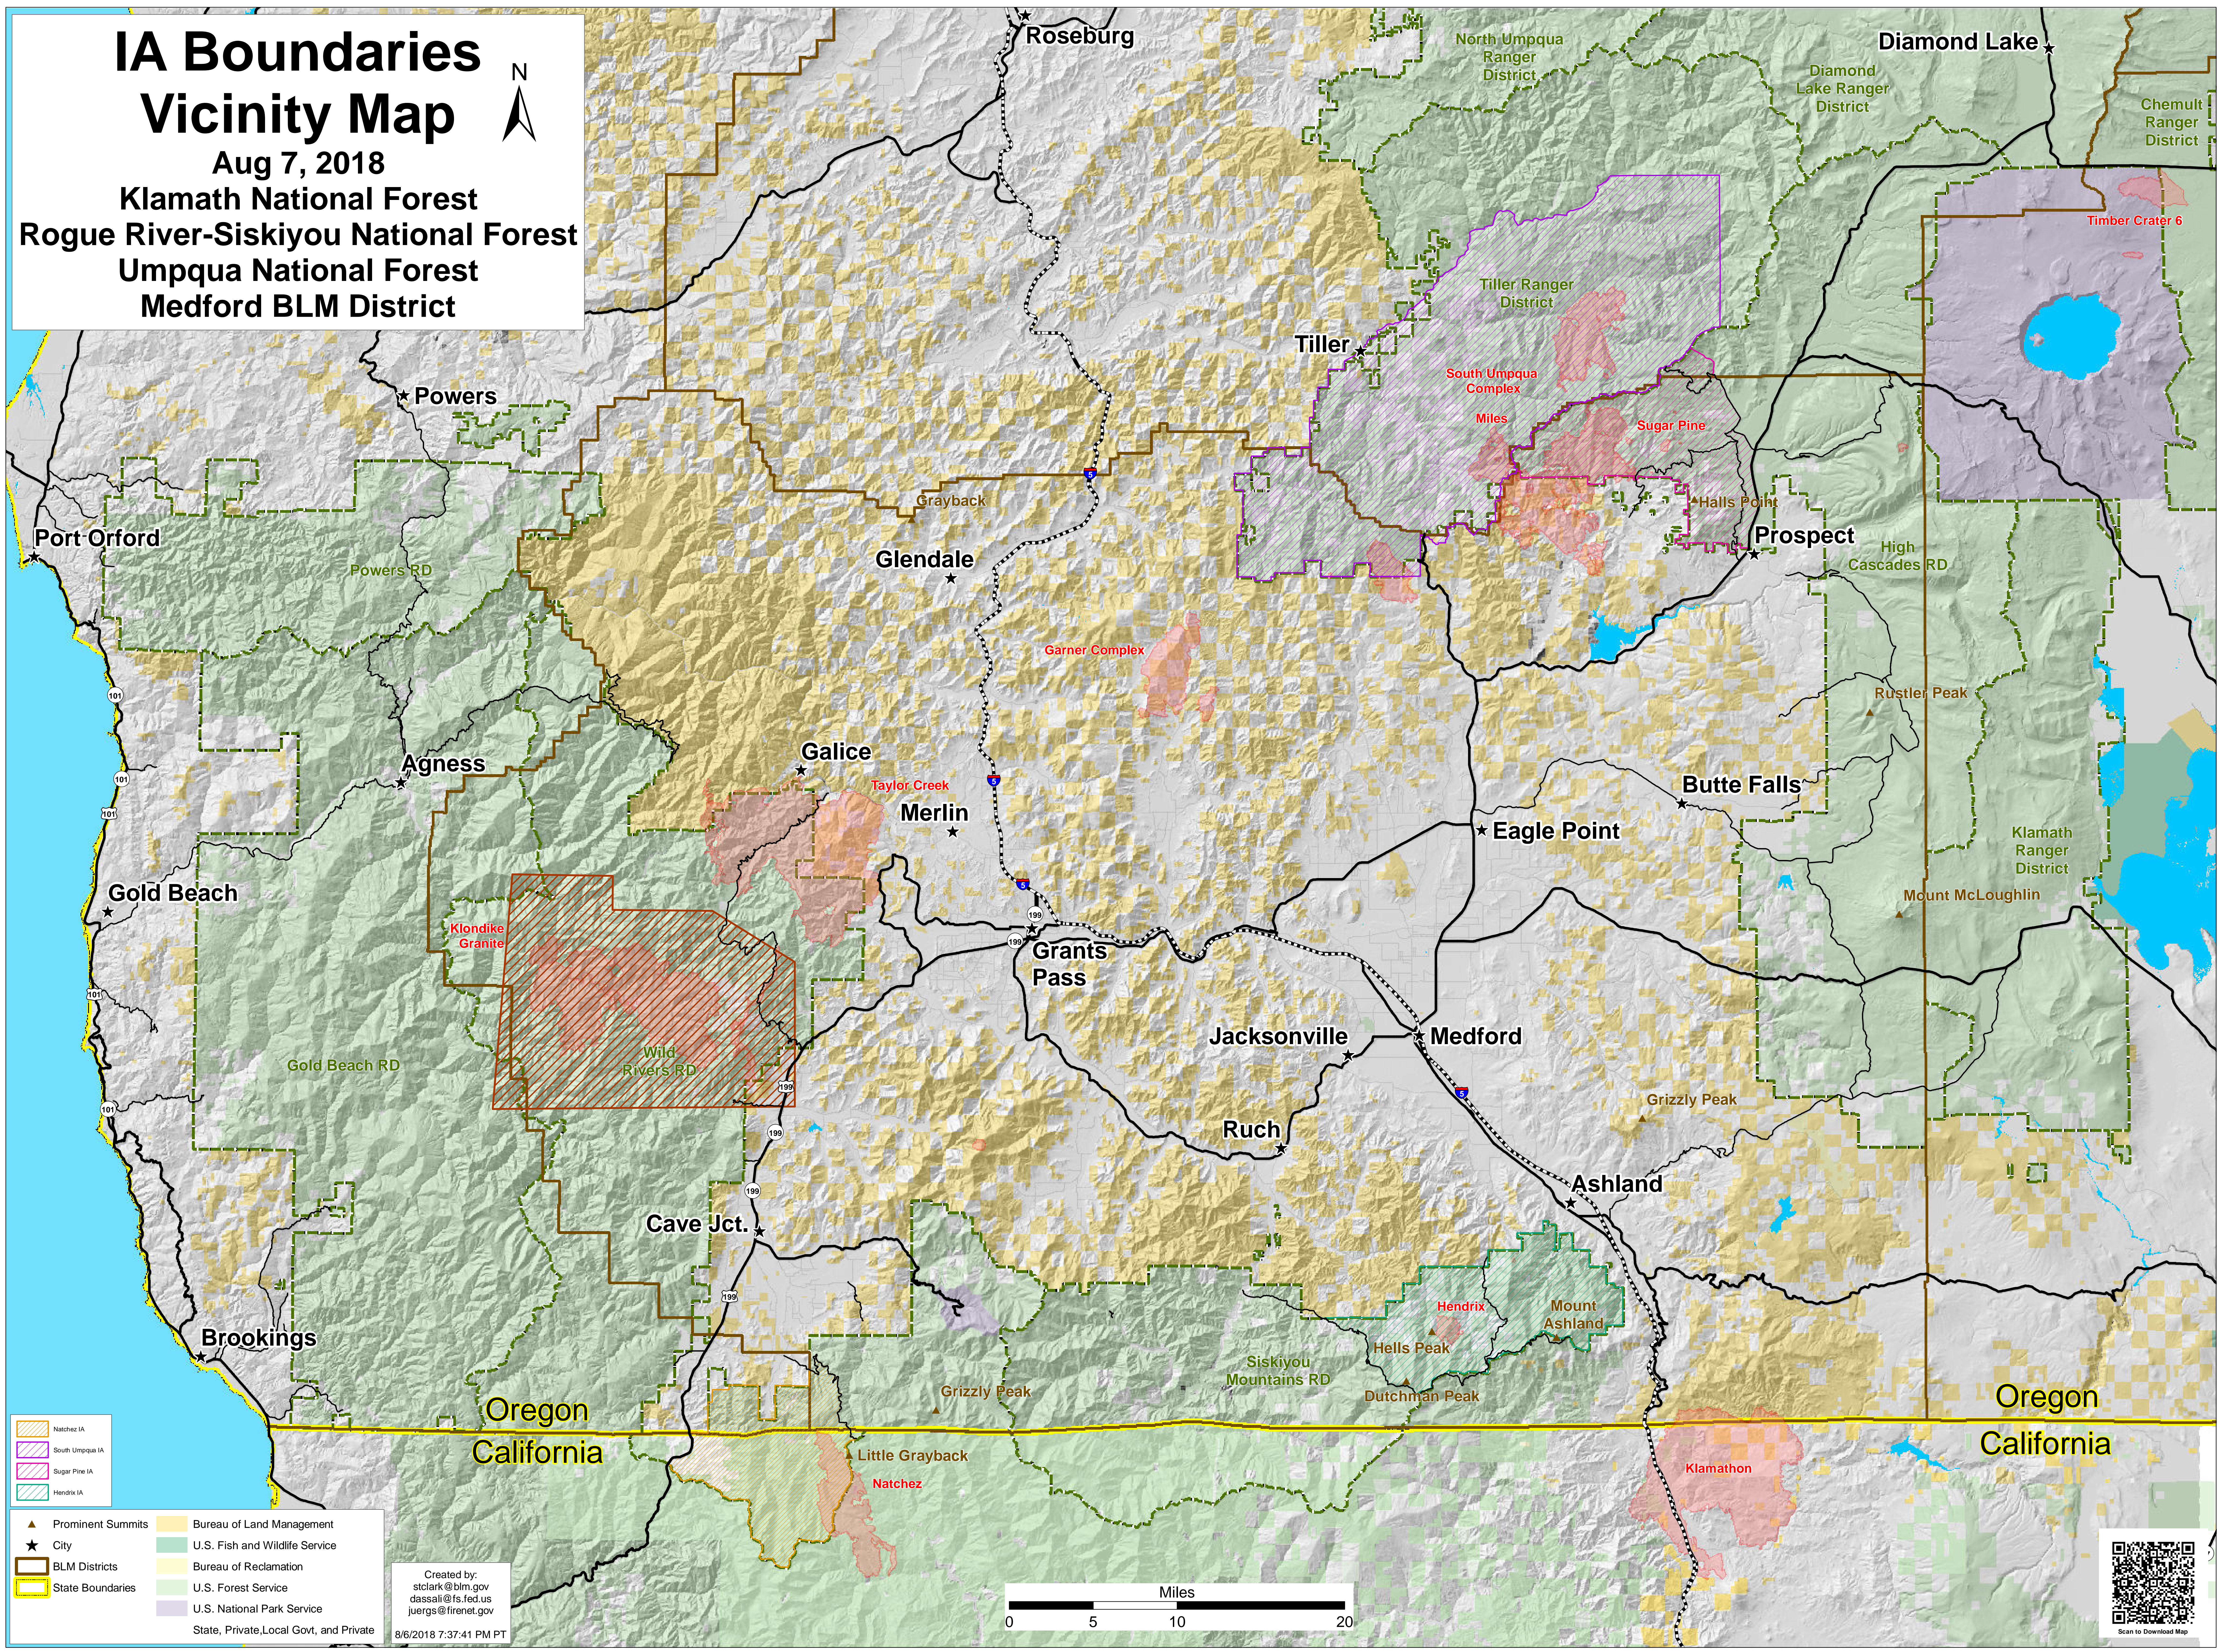

IA Boundaries Vicinity Map

Aug 7, 2018

Klamath National Forest
Rogue River-Siskiyou National Forest
Umpqua National Forest
Medford BLM District

- Natchez IA
- South Umpqua IA
- Sugar Pine IA
- Hendrix IA

- Prominent Summits
- City
- BLM Districts
- State Boundaries
- Bureau of Land Management
- U.S. Fish and Wildlife Service
- Bureau of Reclamation
- U.S. Forest Service
- U.S. National Park Service
- State, Private, Local Govt, and Private