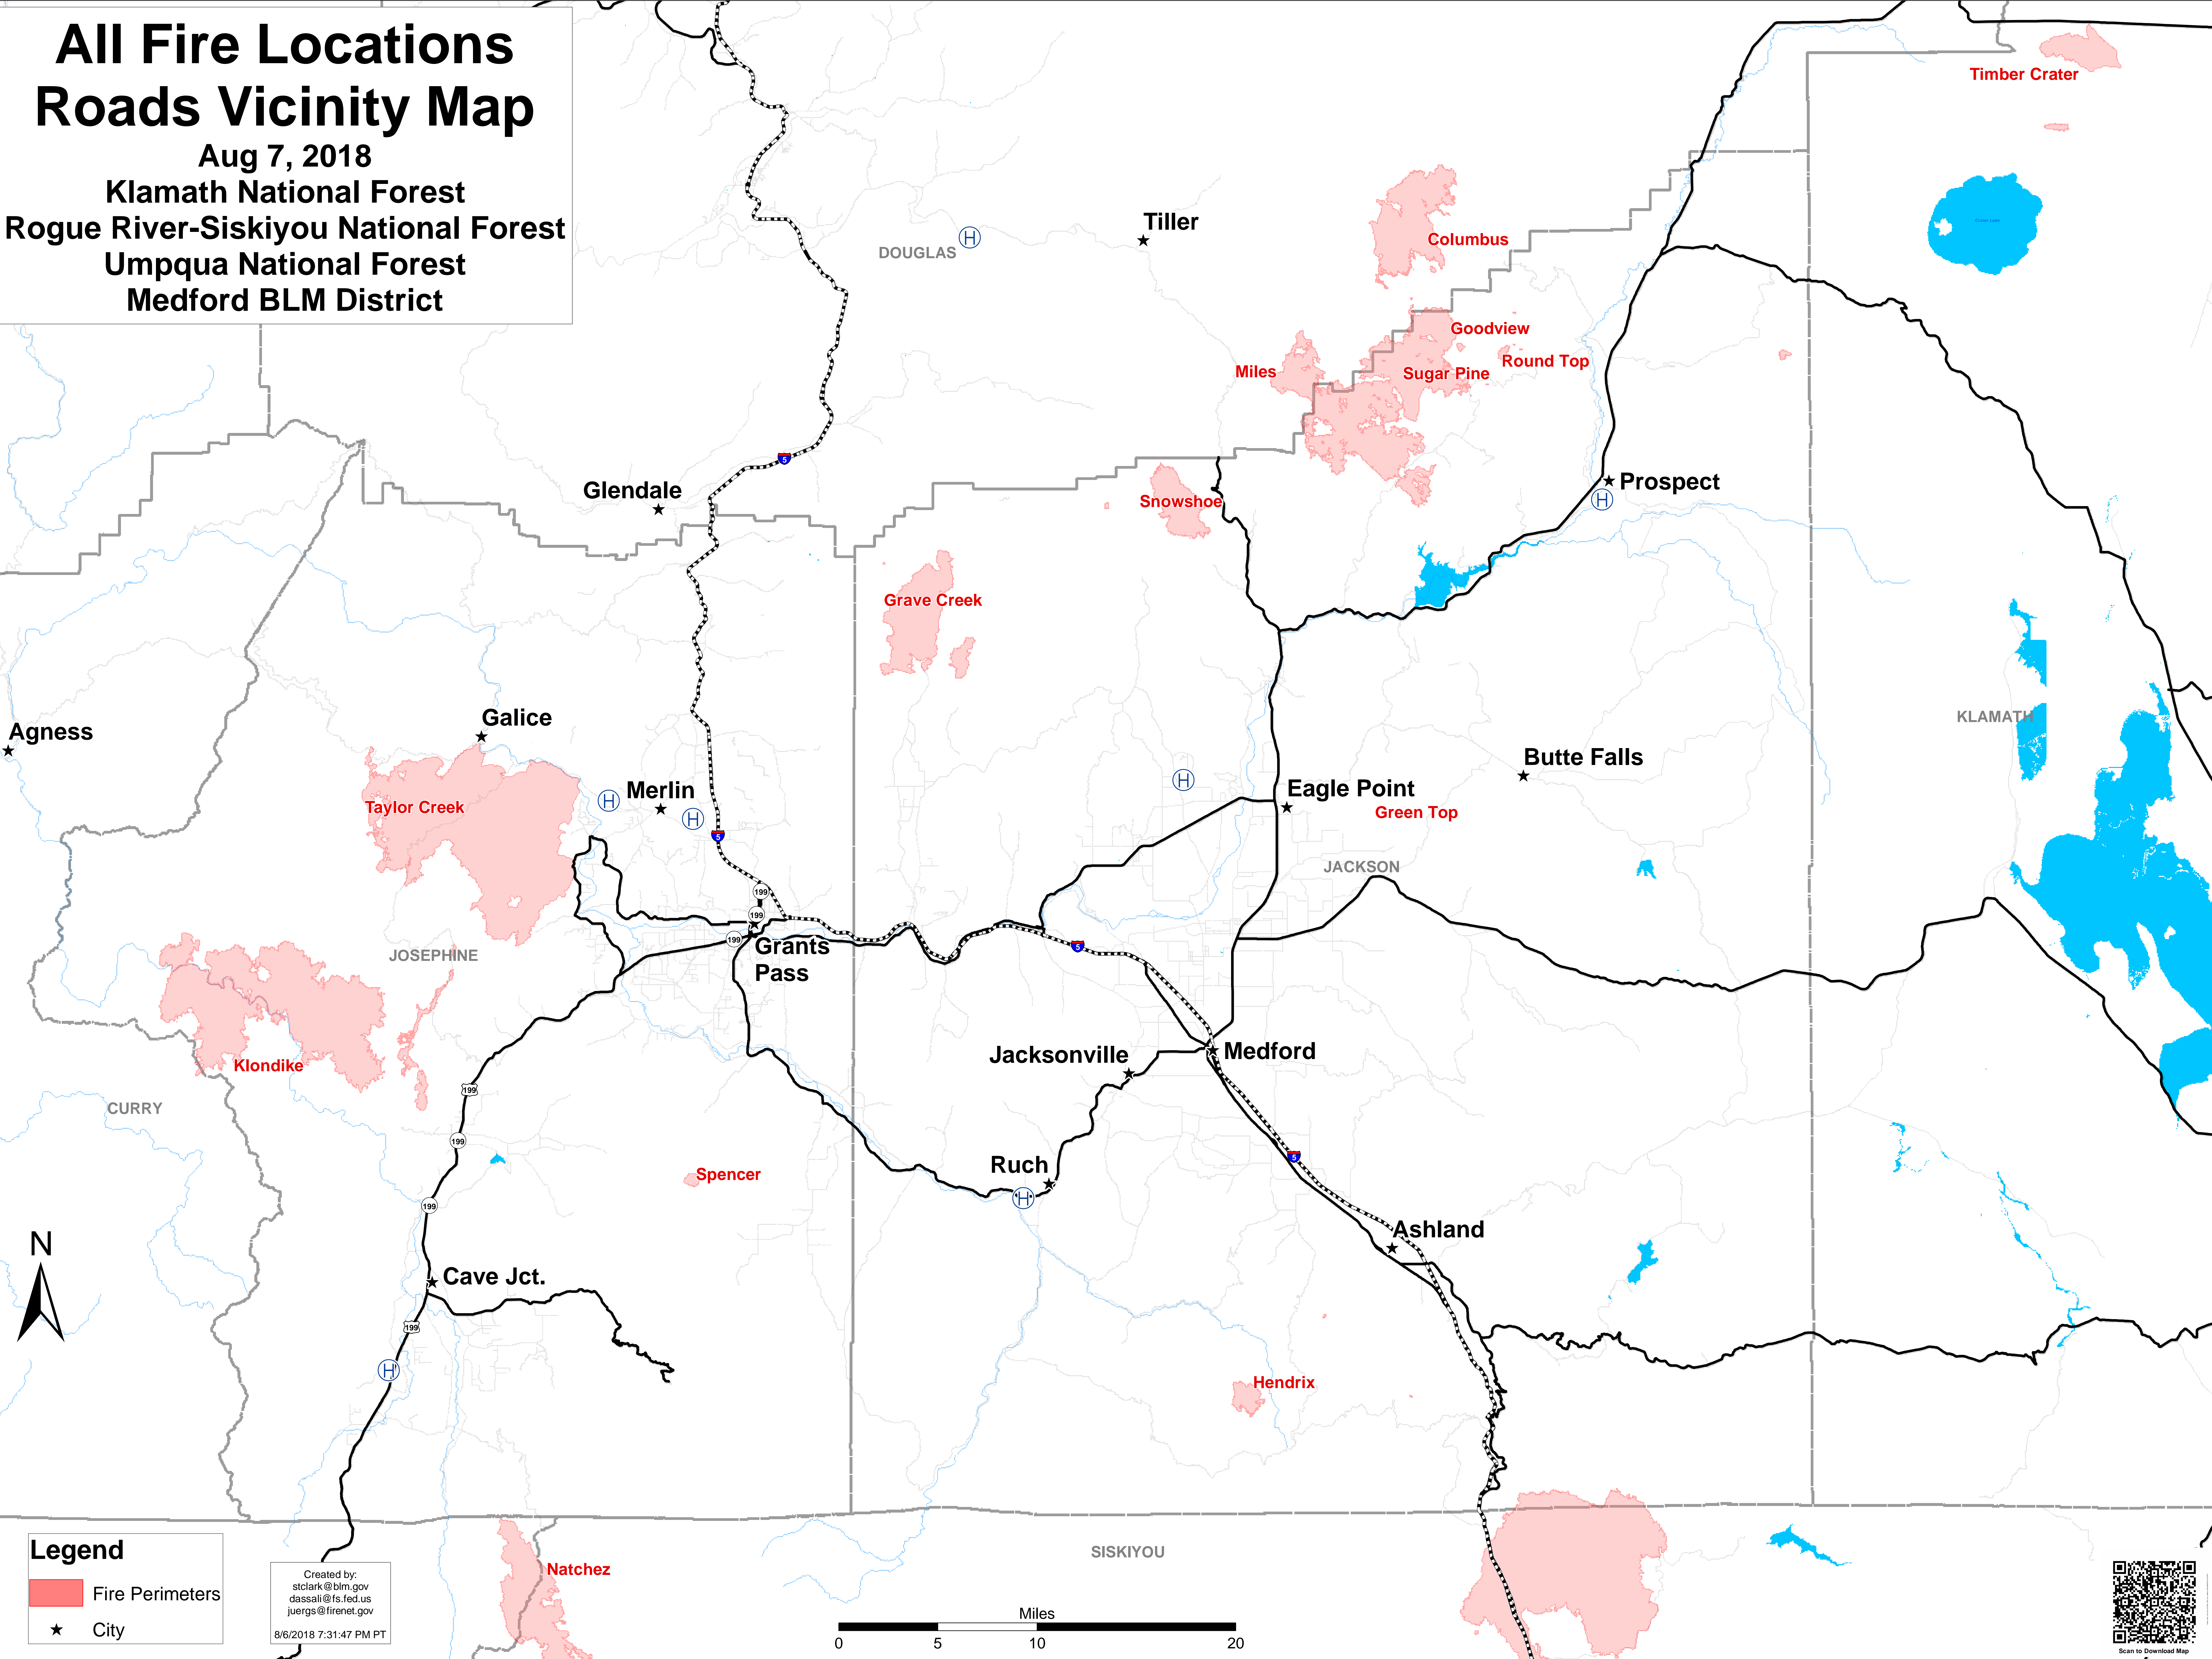

All Fire Locations Roads Vicinity Map

Aug 7, 2018

Klamath National Forest

Rogue River-Siskiyou National Forest

Umpqua National Forest

Medford BLM District

Agness

Galice

Glendale

Taylor Creek

Merlin

Grave Creek

Snowshoe

Columbus

Goodview

Miles

Sugar Pine

Round Top

Prospect

KLAMATH

Butte Falls

Eagle Point

Green Top

JACKSON

Grants Pass

Klondike

JOSEPHINE

Jacksonville

Medford

Ruch

Spencer

Ashland