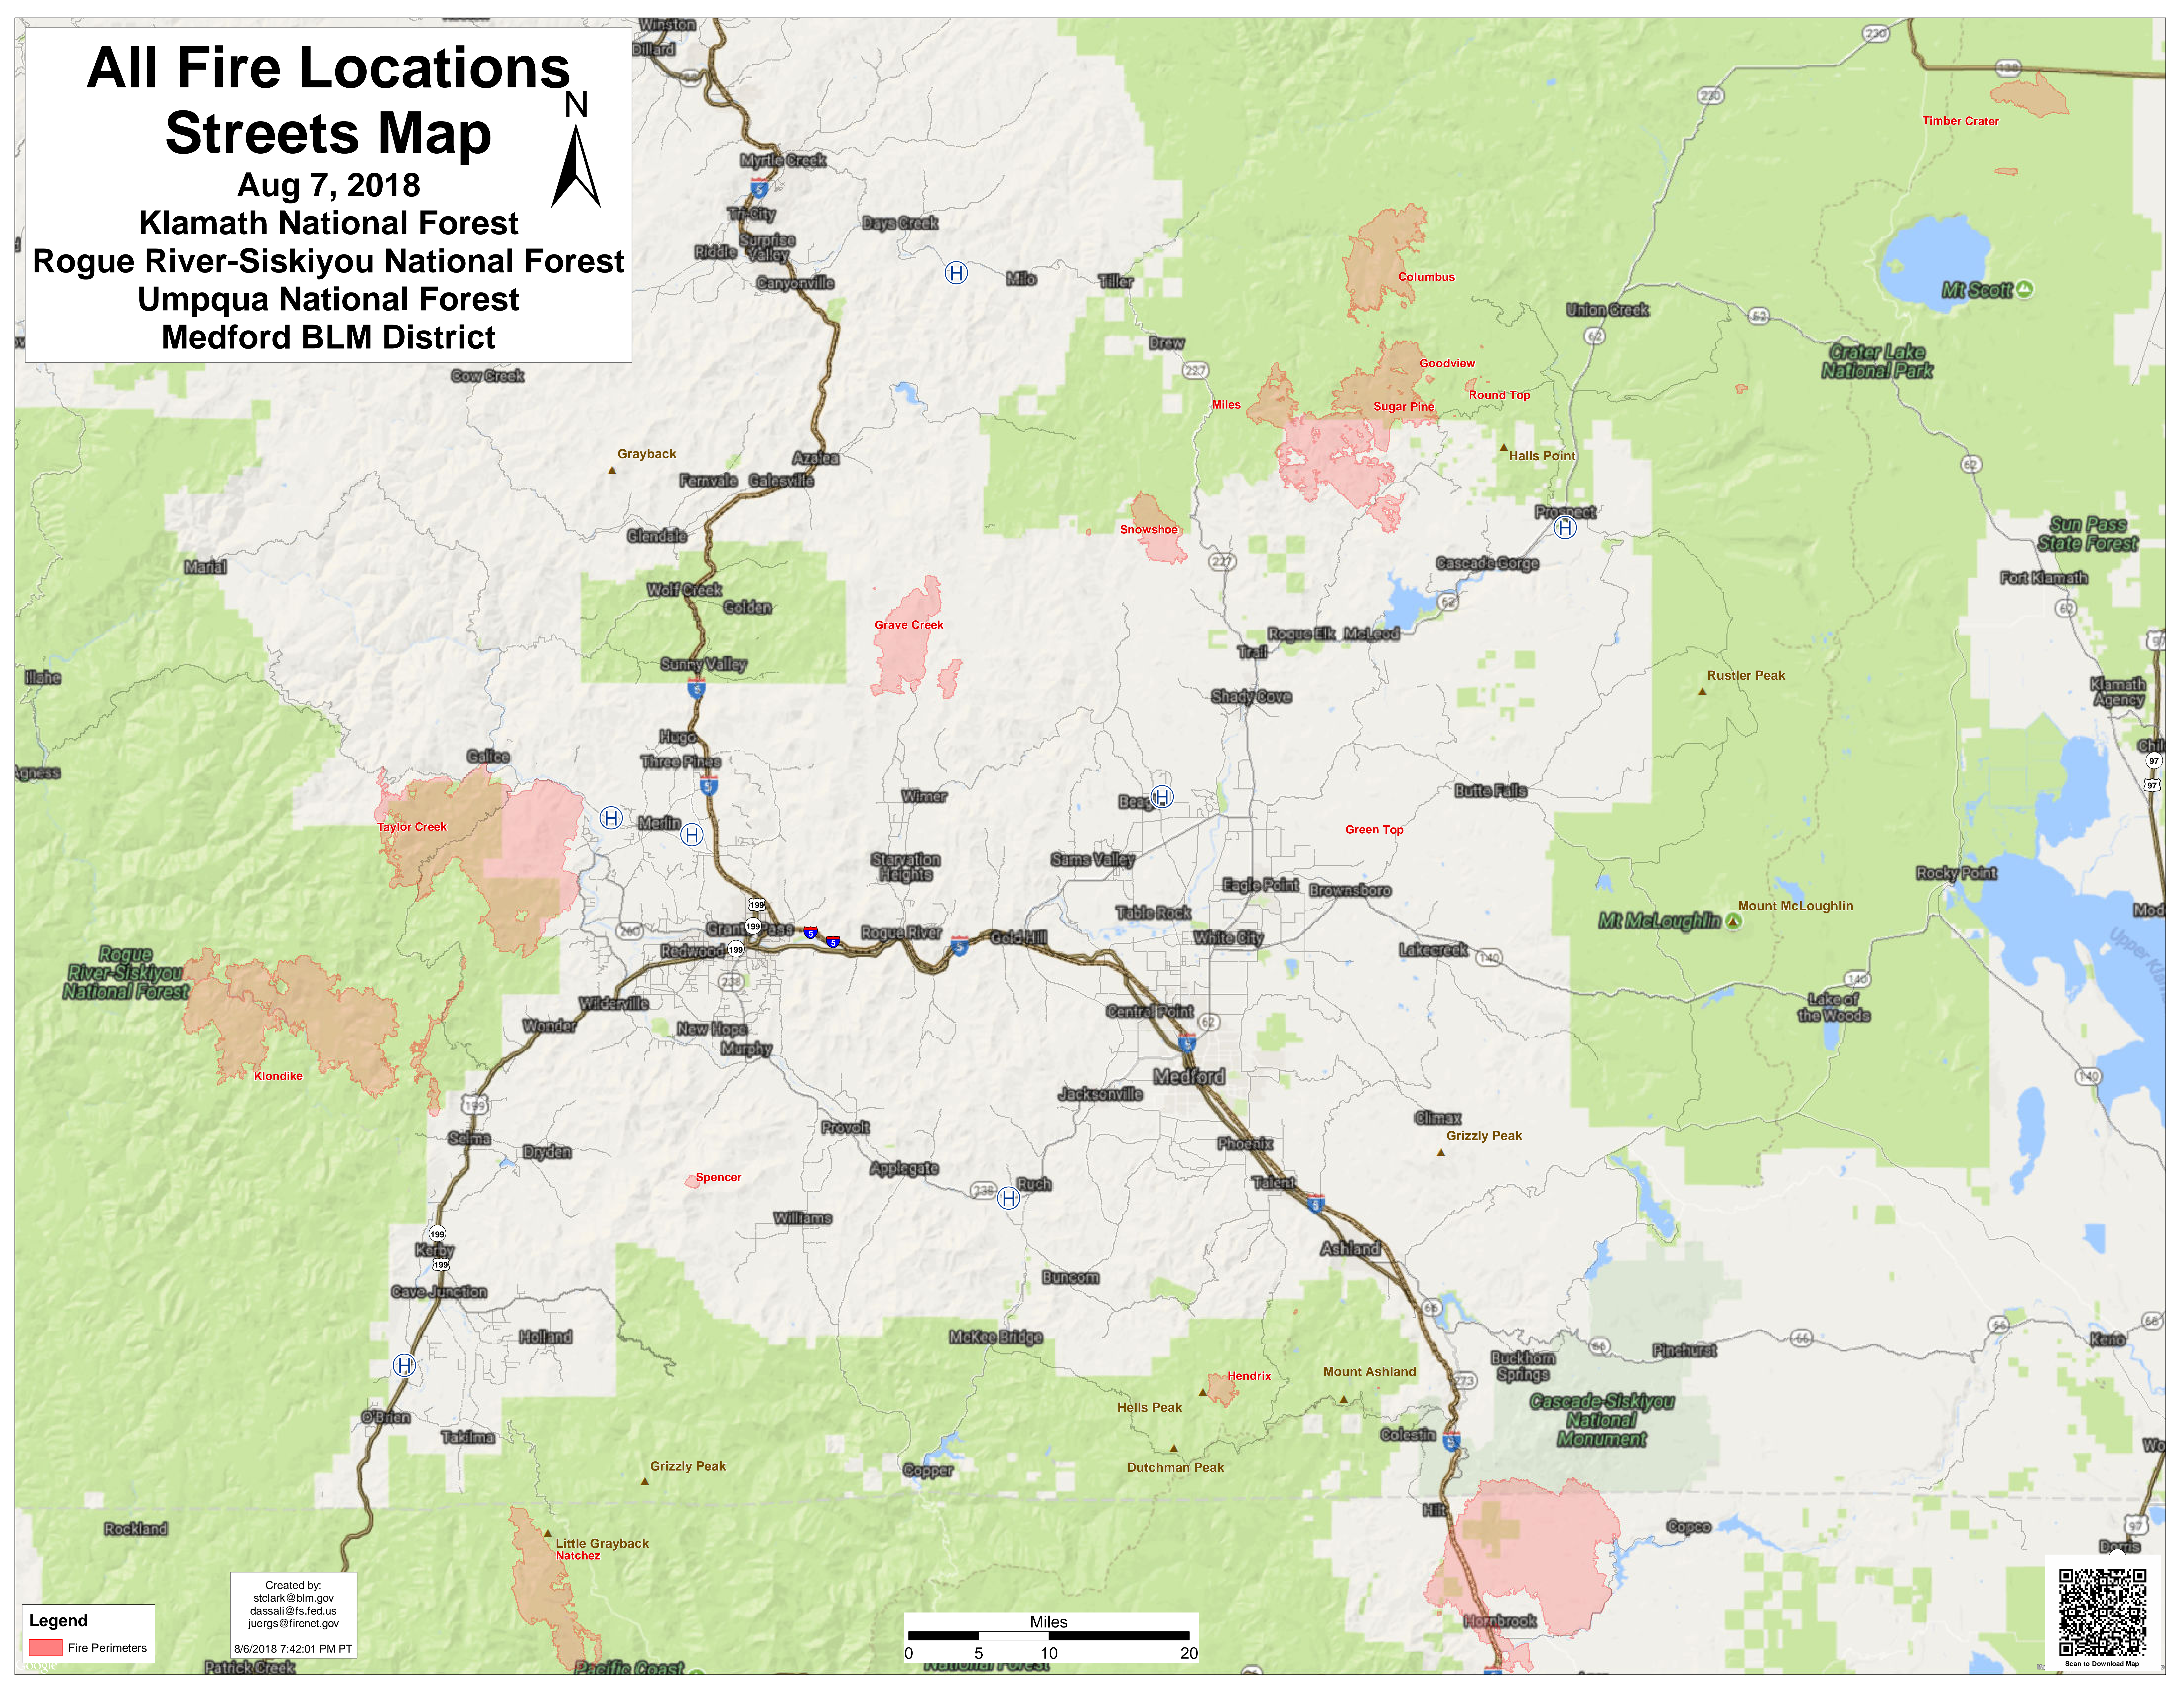

All Fire Locations Streets Map

Aug 7, 2018

Klamath National Forest
Rogue River-Siskiyou National Forest
Umpqua National Forest
Medford BLM District

Legend
Fire Perimeters

Created by:
stclark@blm.gov
dassali@fs.fed.us
juergs@firenet.gov
8/6/2018 7:42:01 PM PT

Miles
0 5 10 20