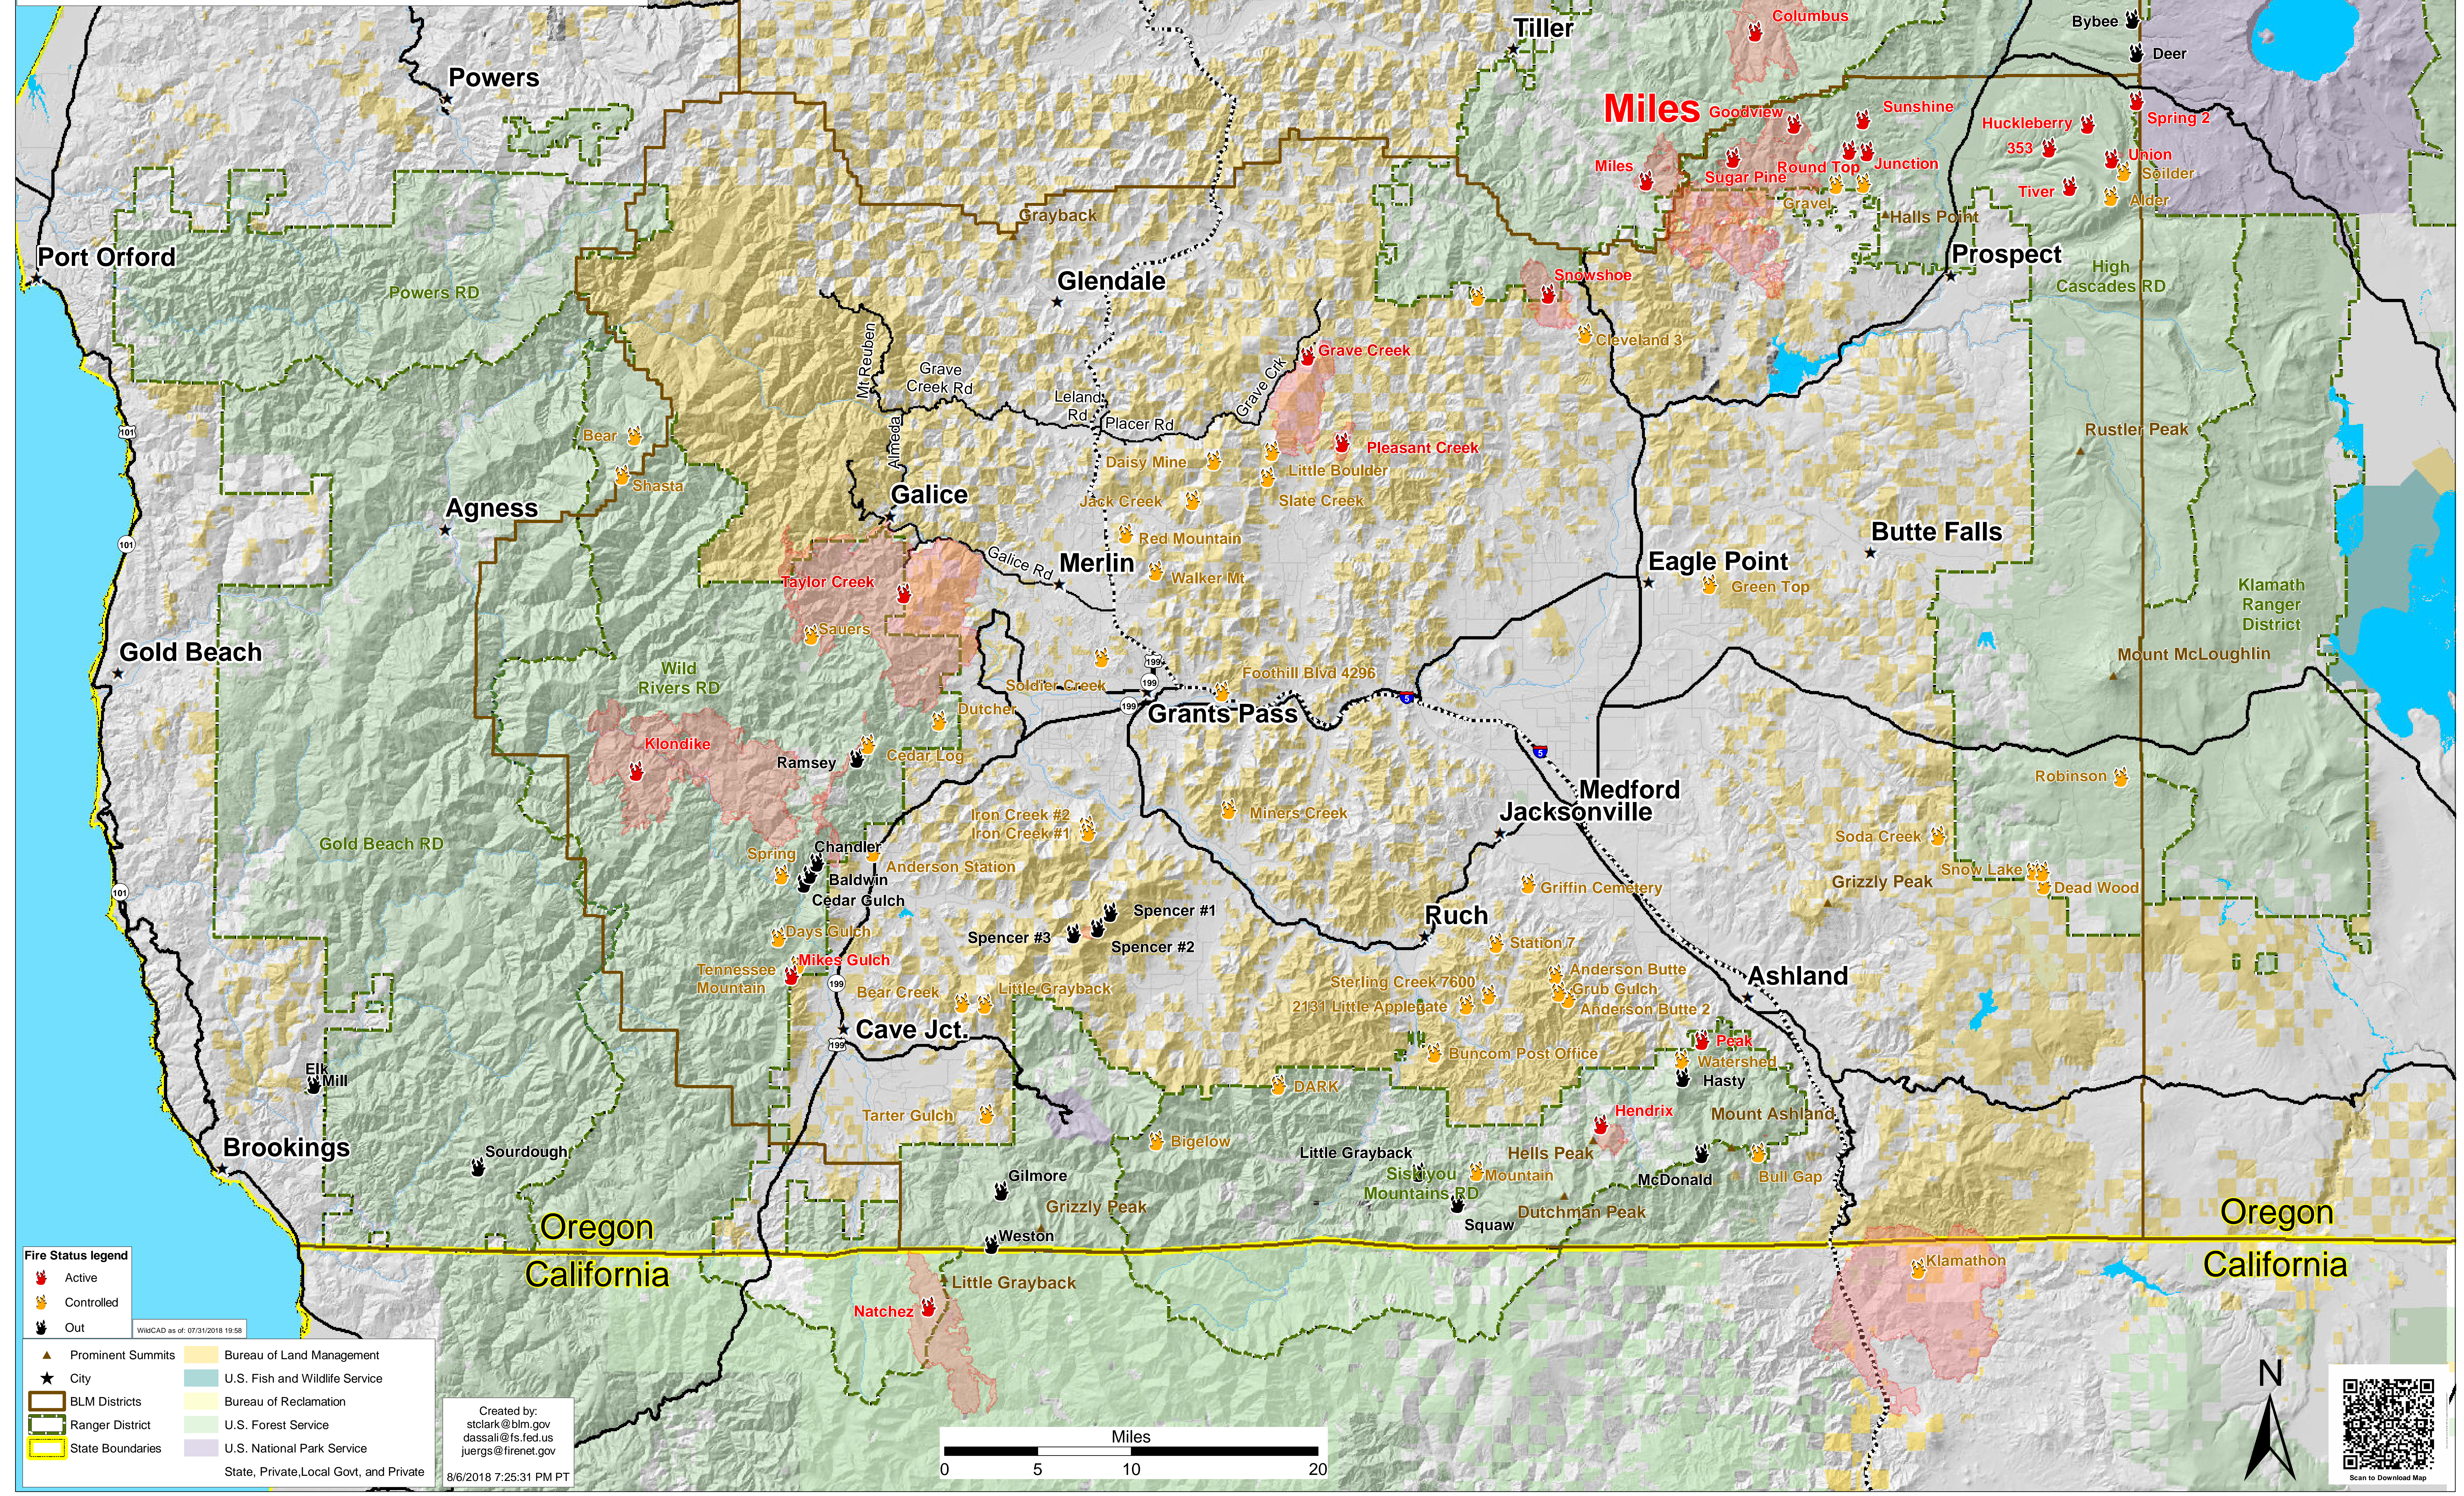

# All Fire Locations Vicinity Map

Aug 7, 2018

Klamath National Forest  
 Rogue River-Siskiyou National Forest  
 Umpqua National Forest  
 Medford BLM District

**Fire Status legend**

- Active
- Controlled
- Out

WildCAD as of: 07/31/2018 19:58

- Prominent Summits
- City
- BLM Districts
- Ranger District
- State Boundaries
- Bureau of Land Management
- U.S. Fish and Wildlife Service
- Bureau of Reclamation
- U.S. Forest Service
- U.S. National Park Service
- State, Private, Local Govt, and Private