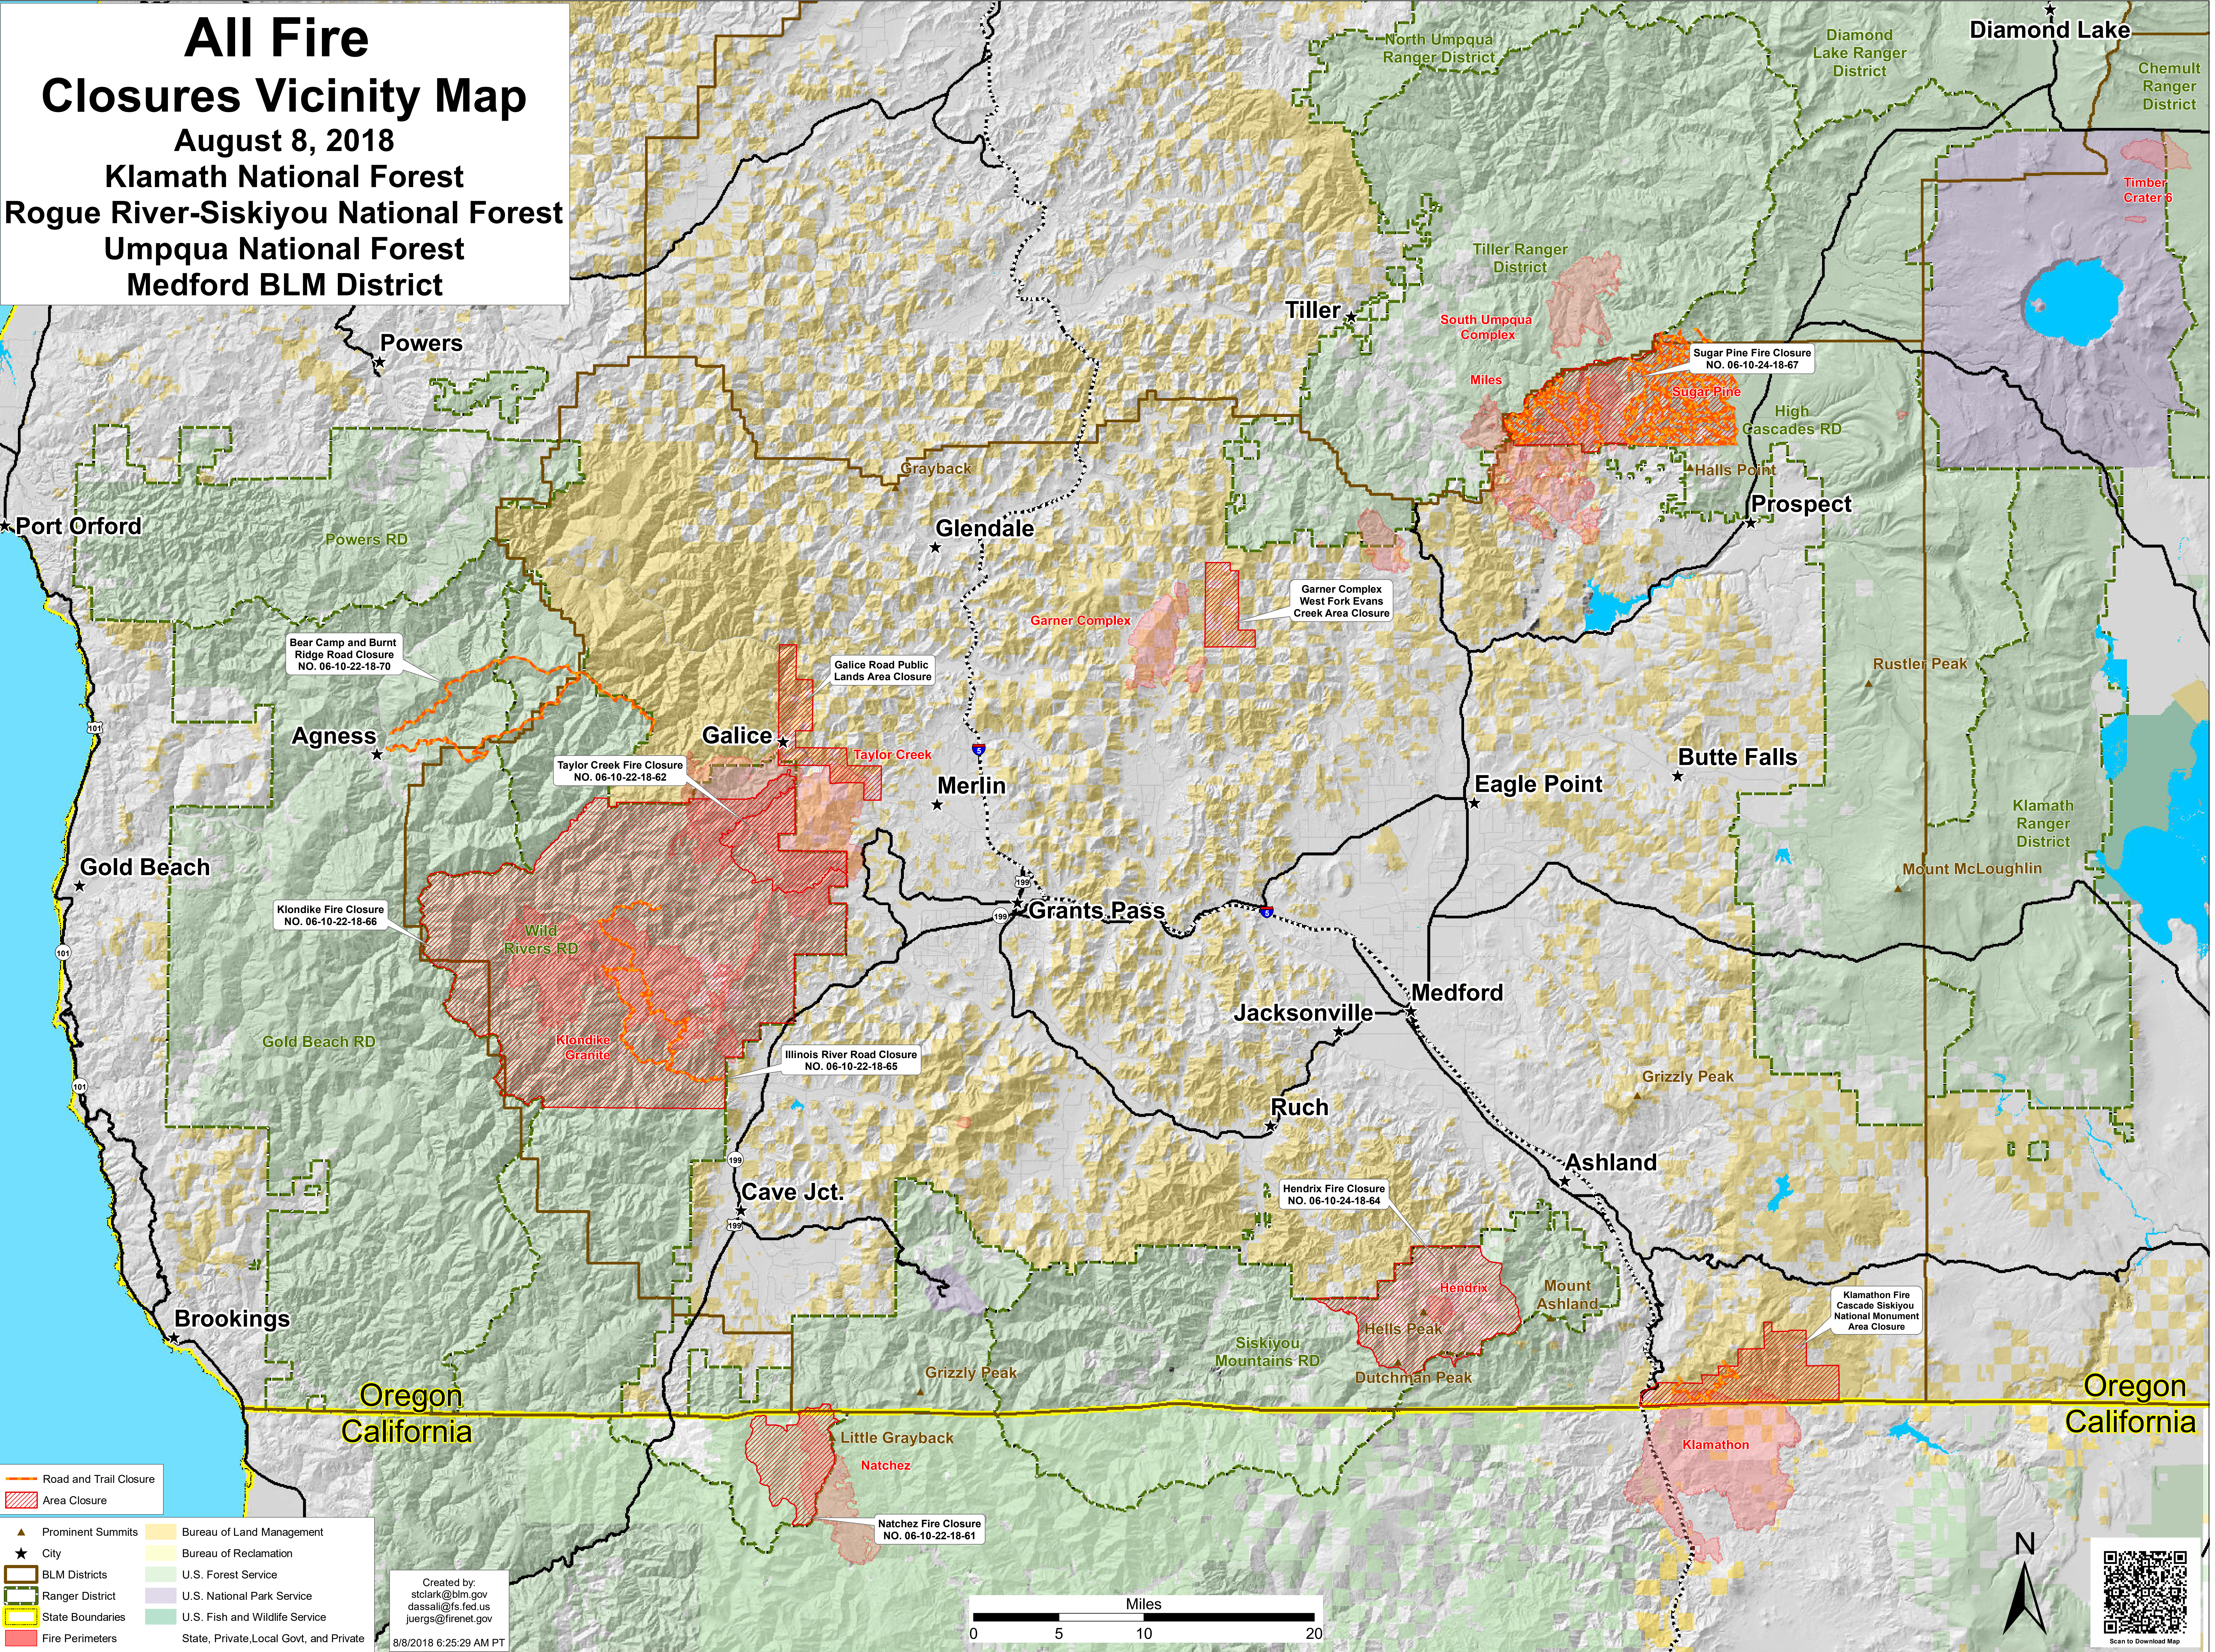

All Fire Closures Vicinity Map

August 8, 2018

Klamath National Forest
Rogue River-Siskiyou National Forest
Umpqua National Forest
Medford BLM District

— Road and Trail Closure
▨ Area Closure

▲ Prominent Summits
★ City
▭ BLM Districts
▭ Ranger District
▭ State Boundaries
▭ Fire Perimeters