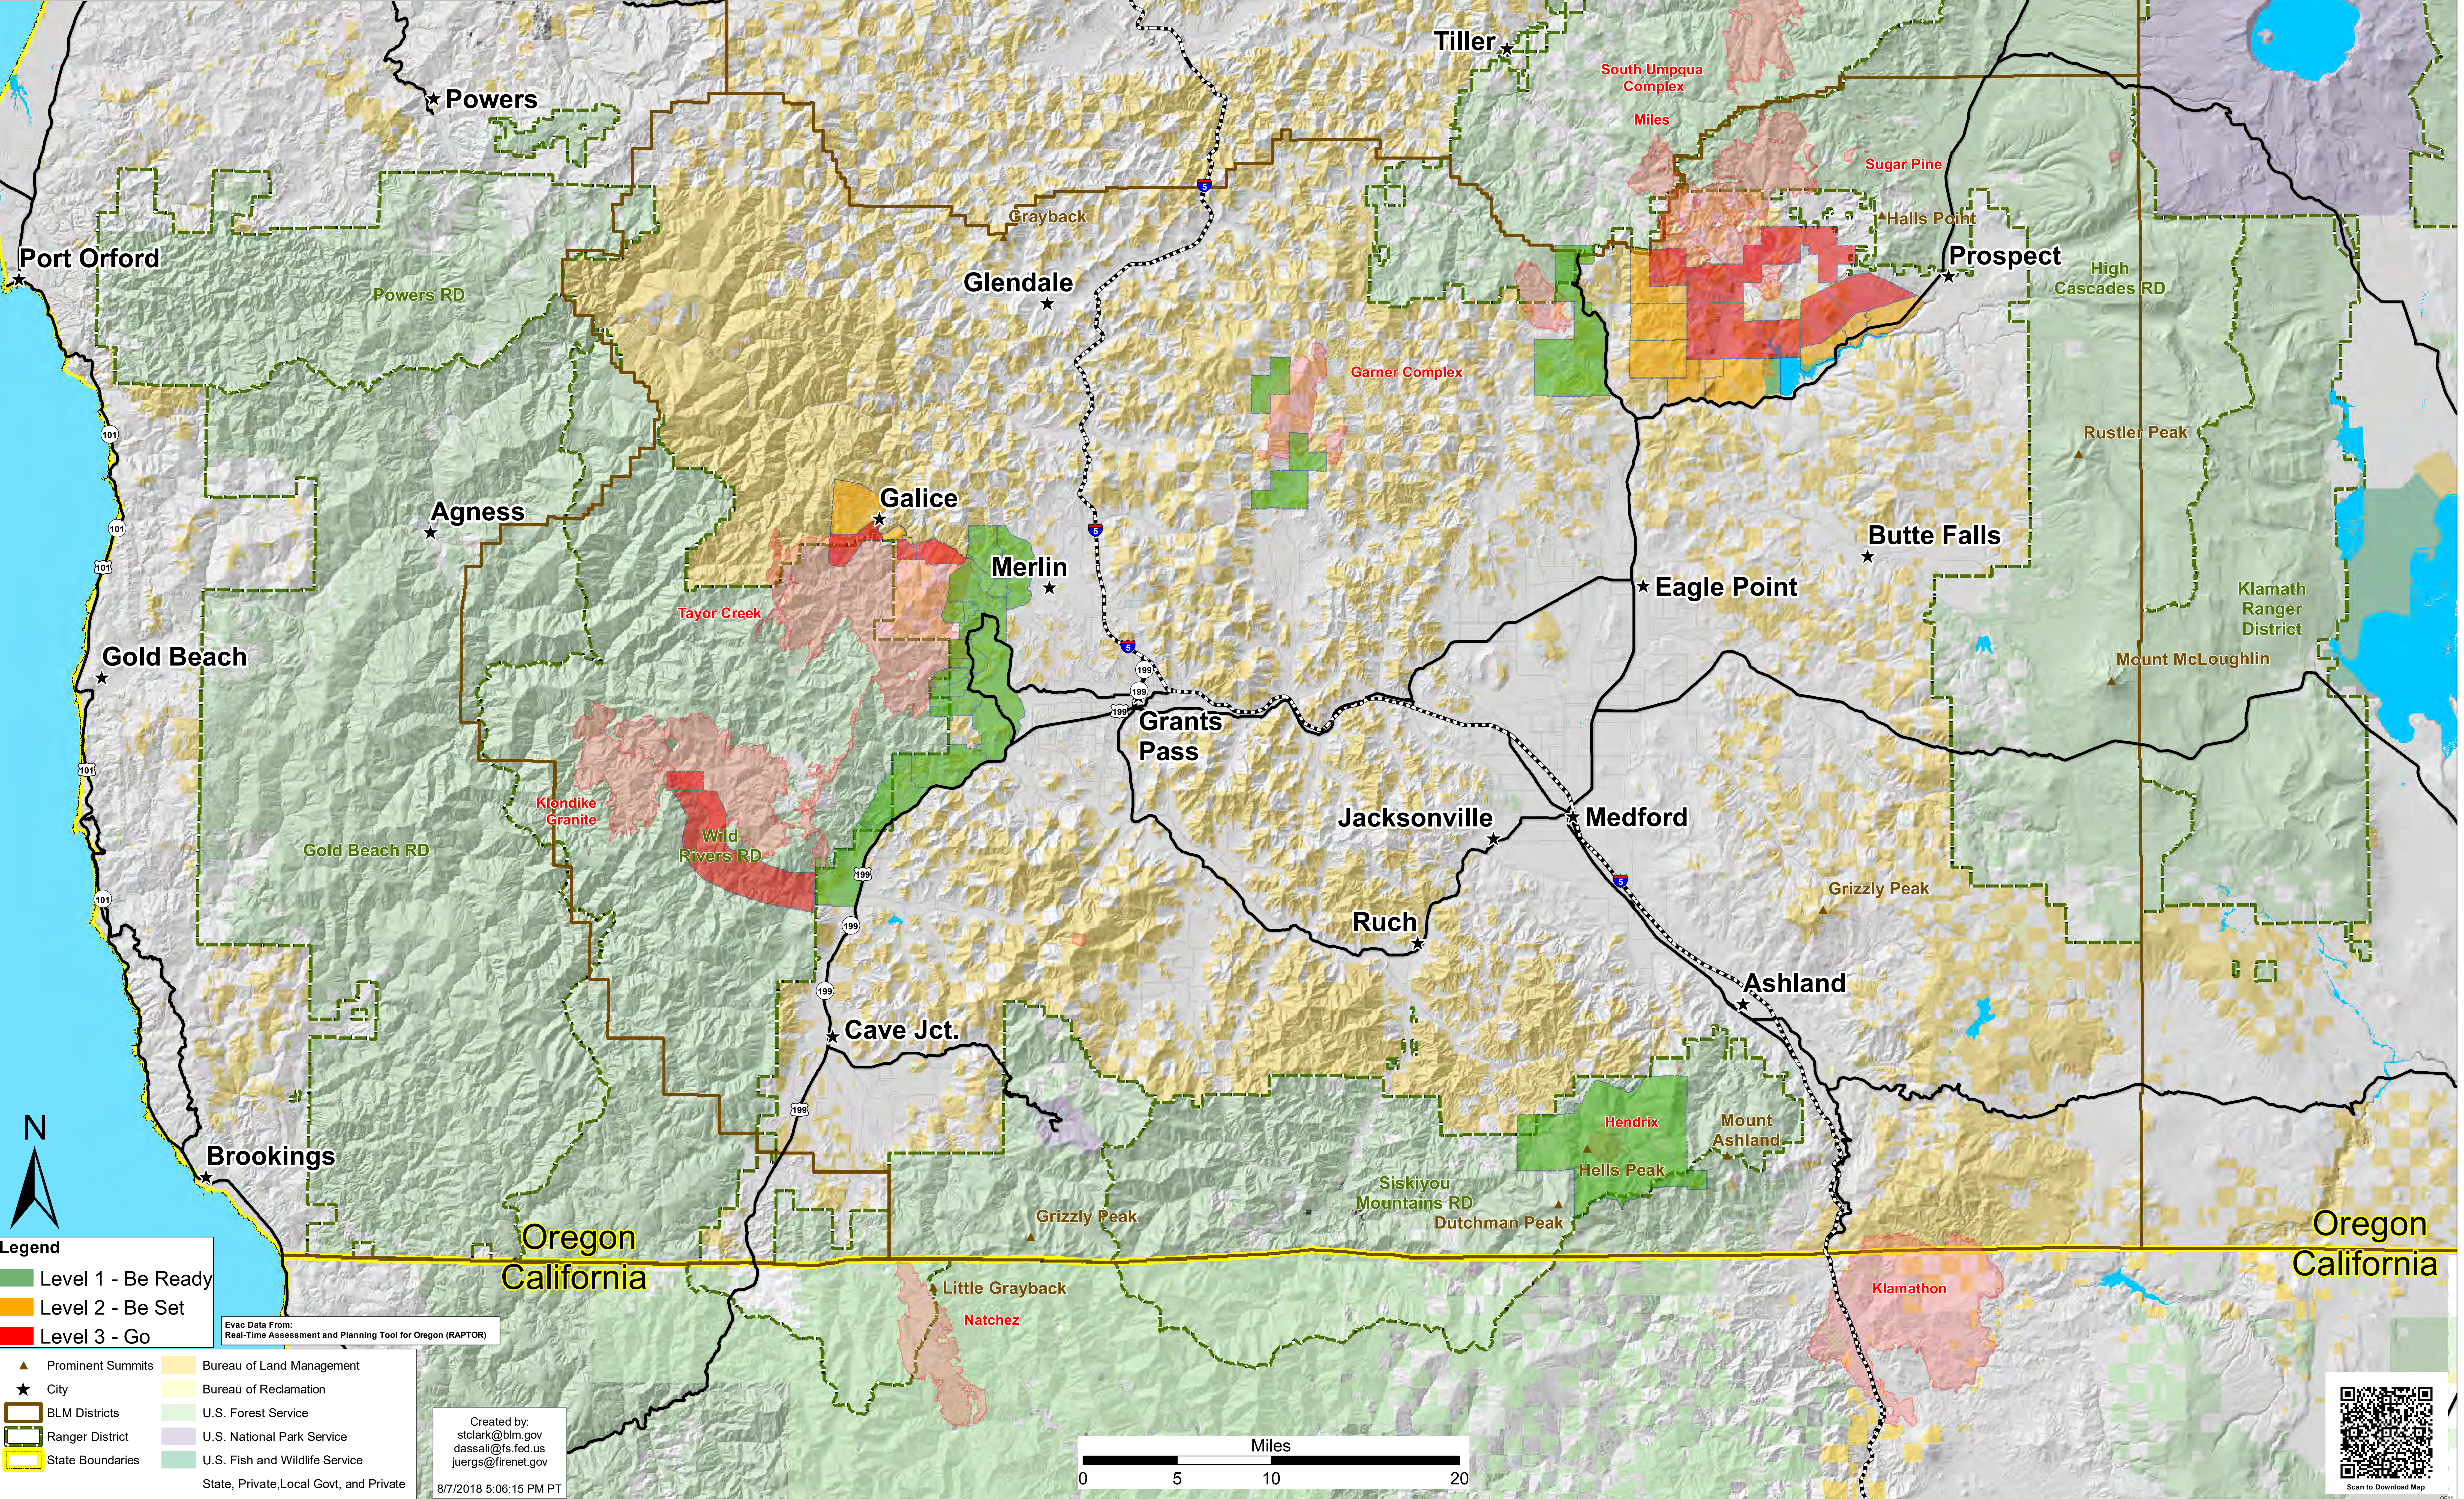

# Southern Oregon Fire Evacuation Map

Aug 8, 2018

Klamath National Forest  
Rogue River-Siskiyou National Forest  
Umpqua National Forest  
Medford BLM District

- Legend**
- Level 1 - Be Ready
  - Level 2 - Be Set
  - Level 3 - Go

- Prominent Summits
- City
- BLM Districts
- Ranger District
- State Boundaries
- Bureau of Land Management
- Bureau of Reclamation
- U.S. Forest Service
- U.S. National Park Service
- U.S. Fish and Wildlife Service
- State, Private, Local Govt, and Private