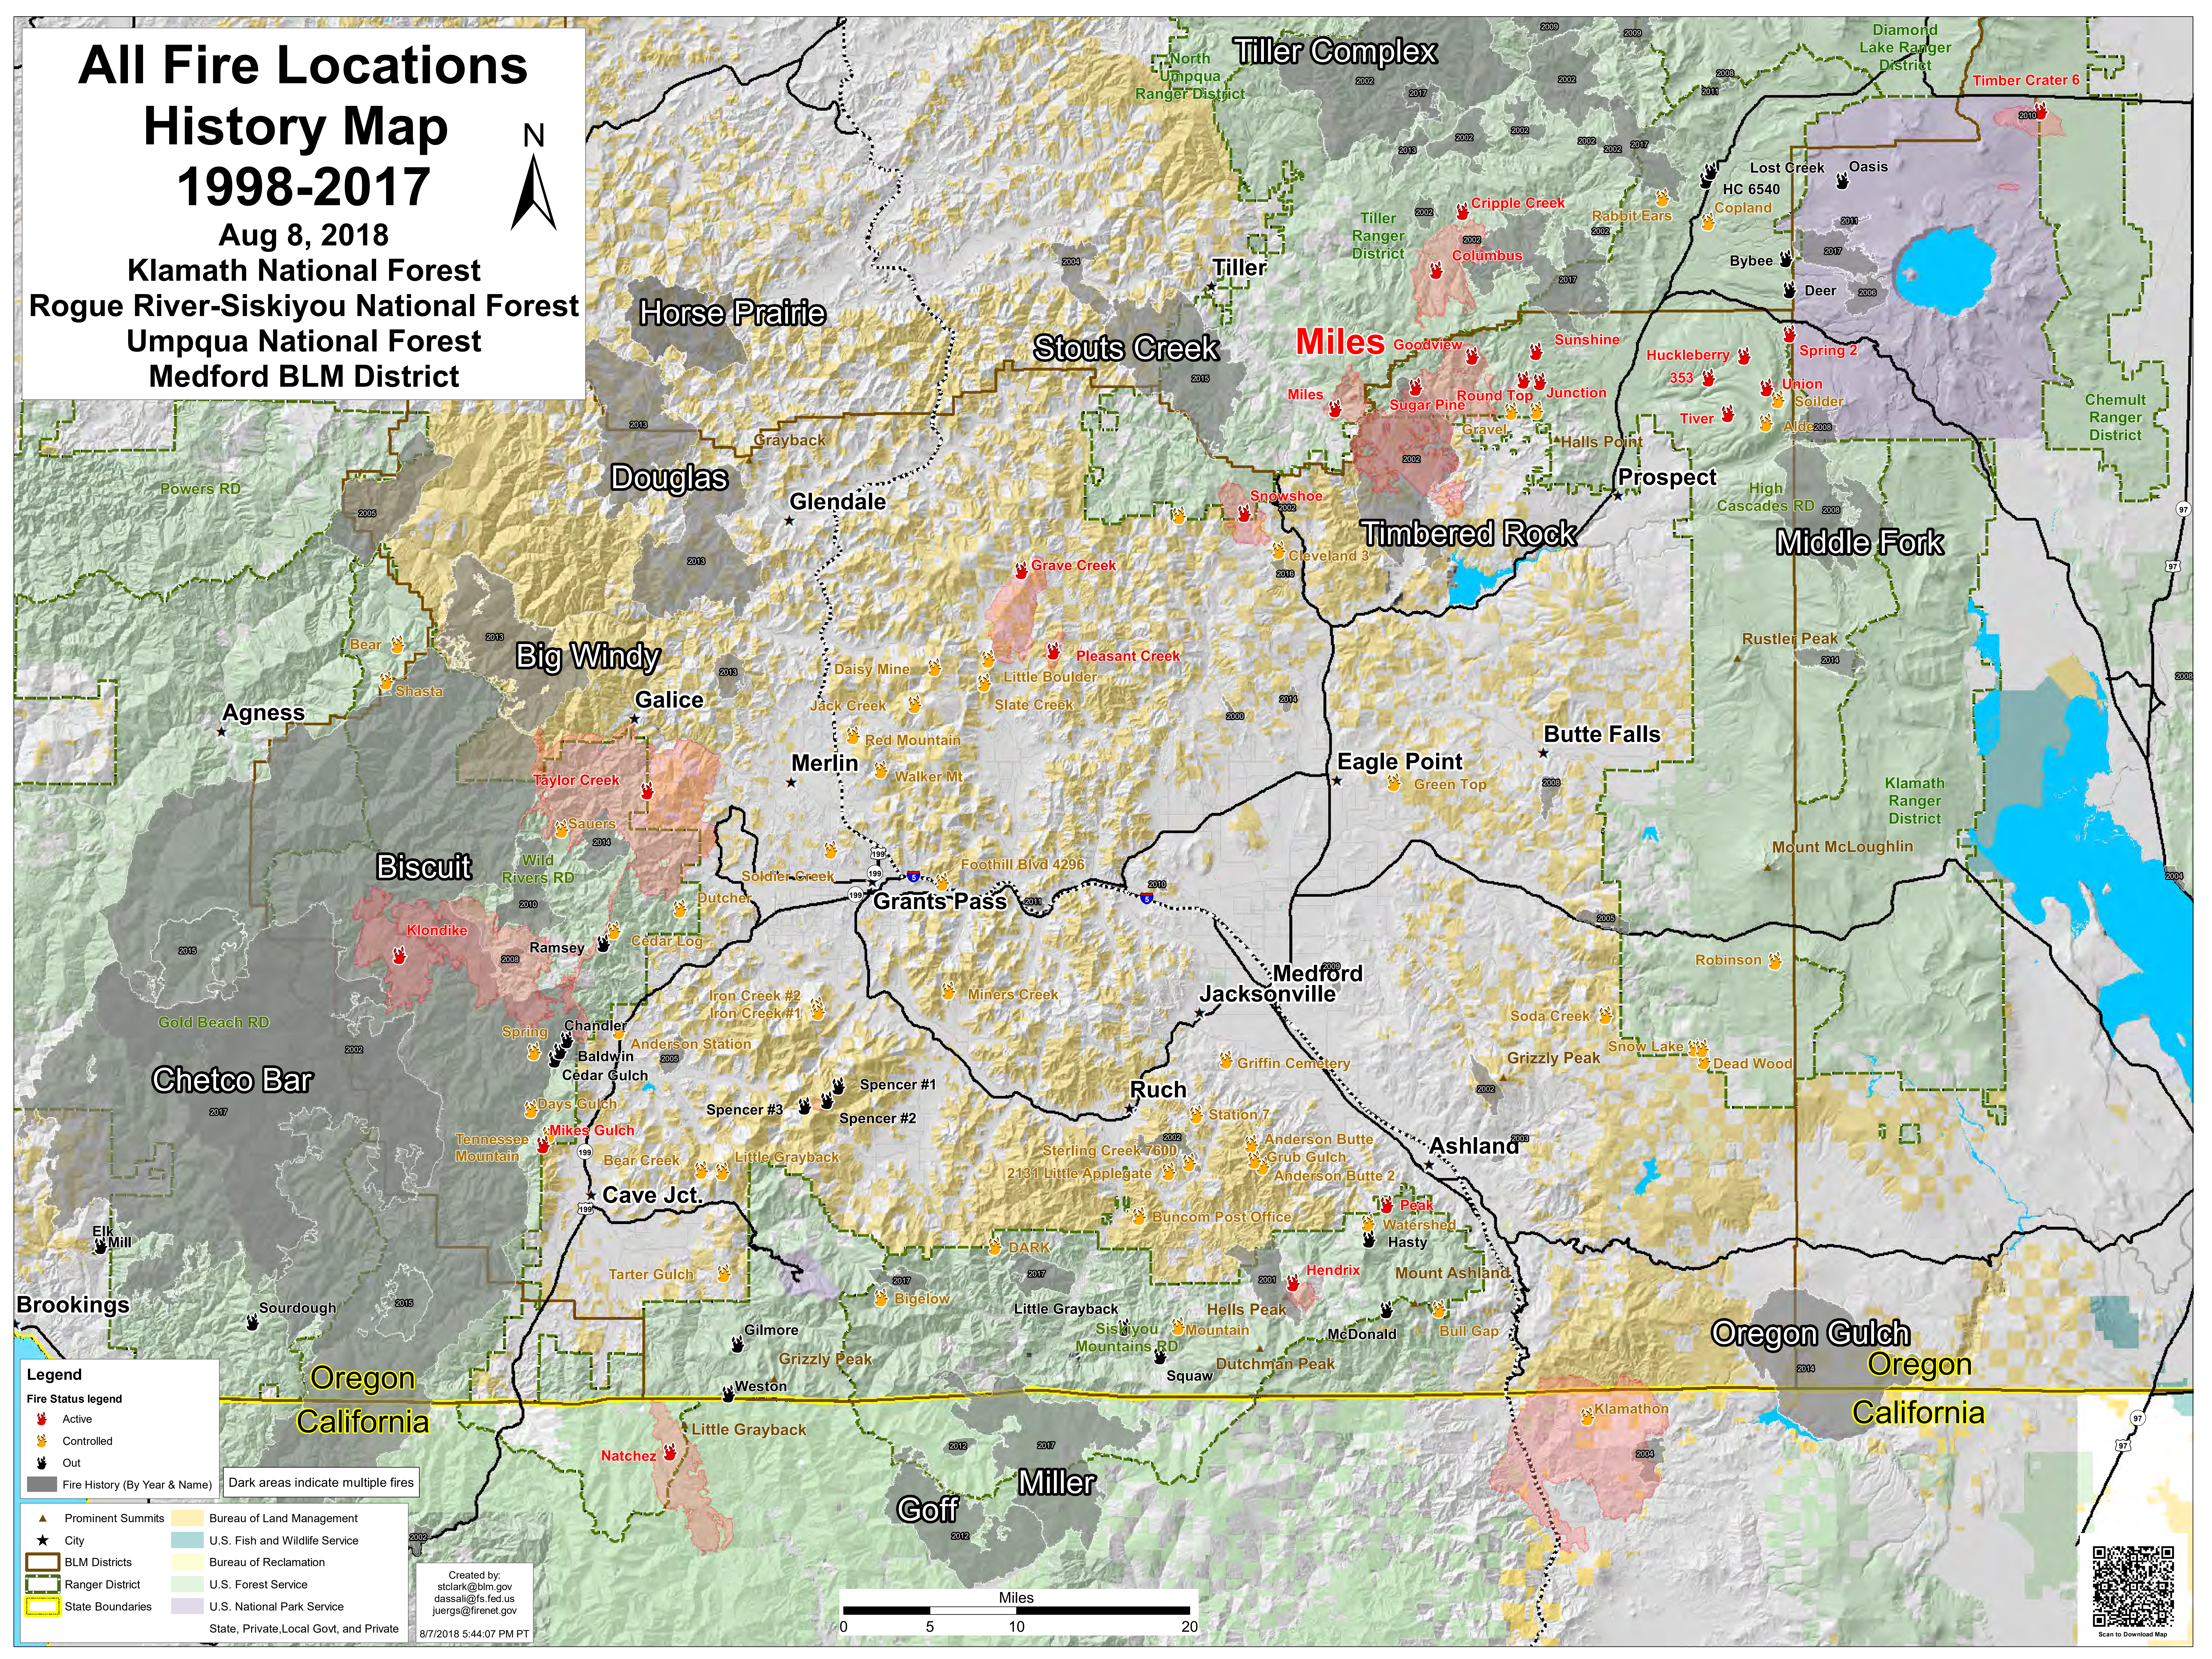

All Fire Locations History Map 1998-2017

Aug 8, 2018

Klamath National Forest
Rogue River-Siskiyou National Forest
Umpqua National Forest
Medford BLM District

Legend

Fire Status legend

- Active
- Controlled
- Out
- Fire History (By Year & Name)

Dark areas indicate multiple fires

- Prominent Summits
- City
- BLM Districts
- Ranger District
- State Boundaries
- Bureau of Land Management
- U.S. Fish and Wildlife Service
- Bureau of Reclamation
- U.S. Forest Service
- U.S. National Park Service
- State, Private, Local Govt, and Private