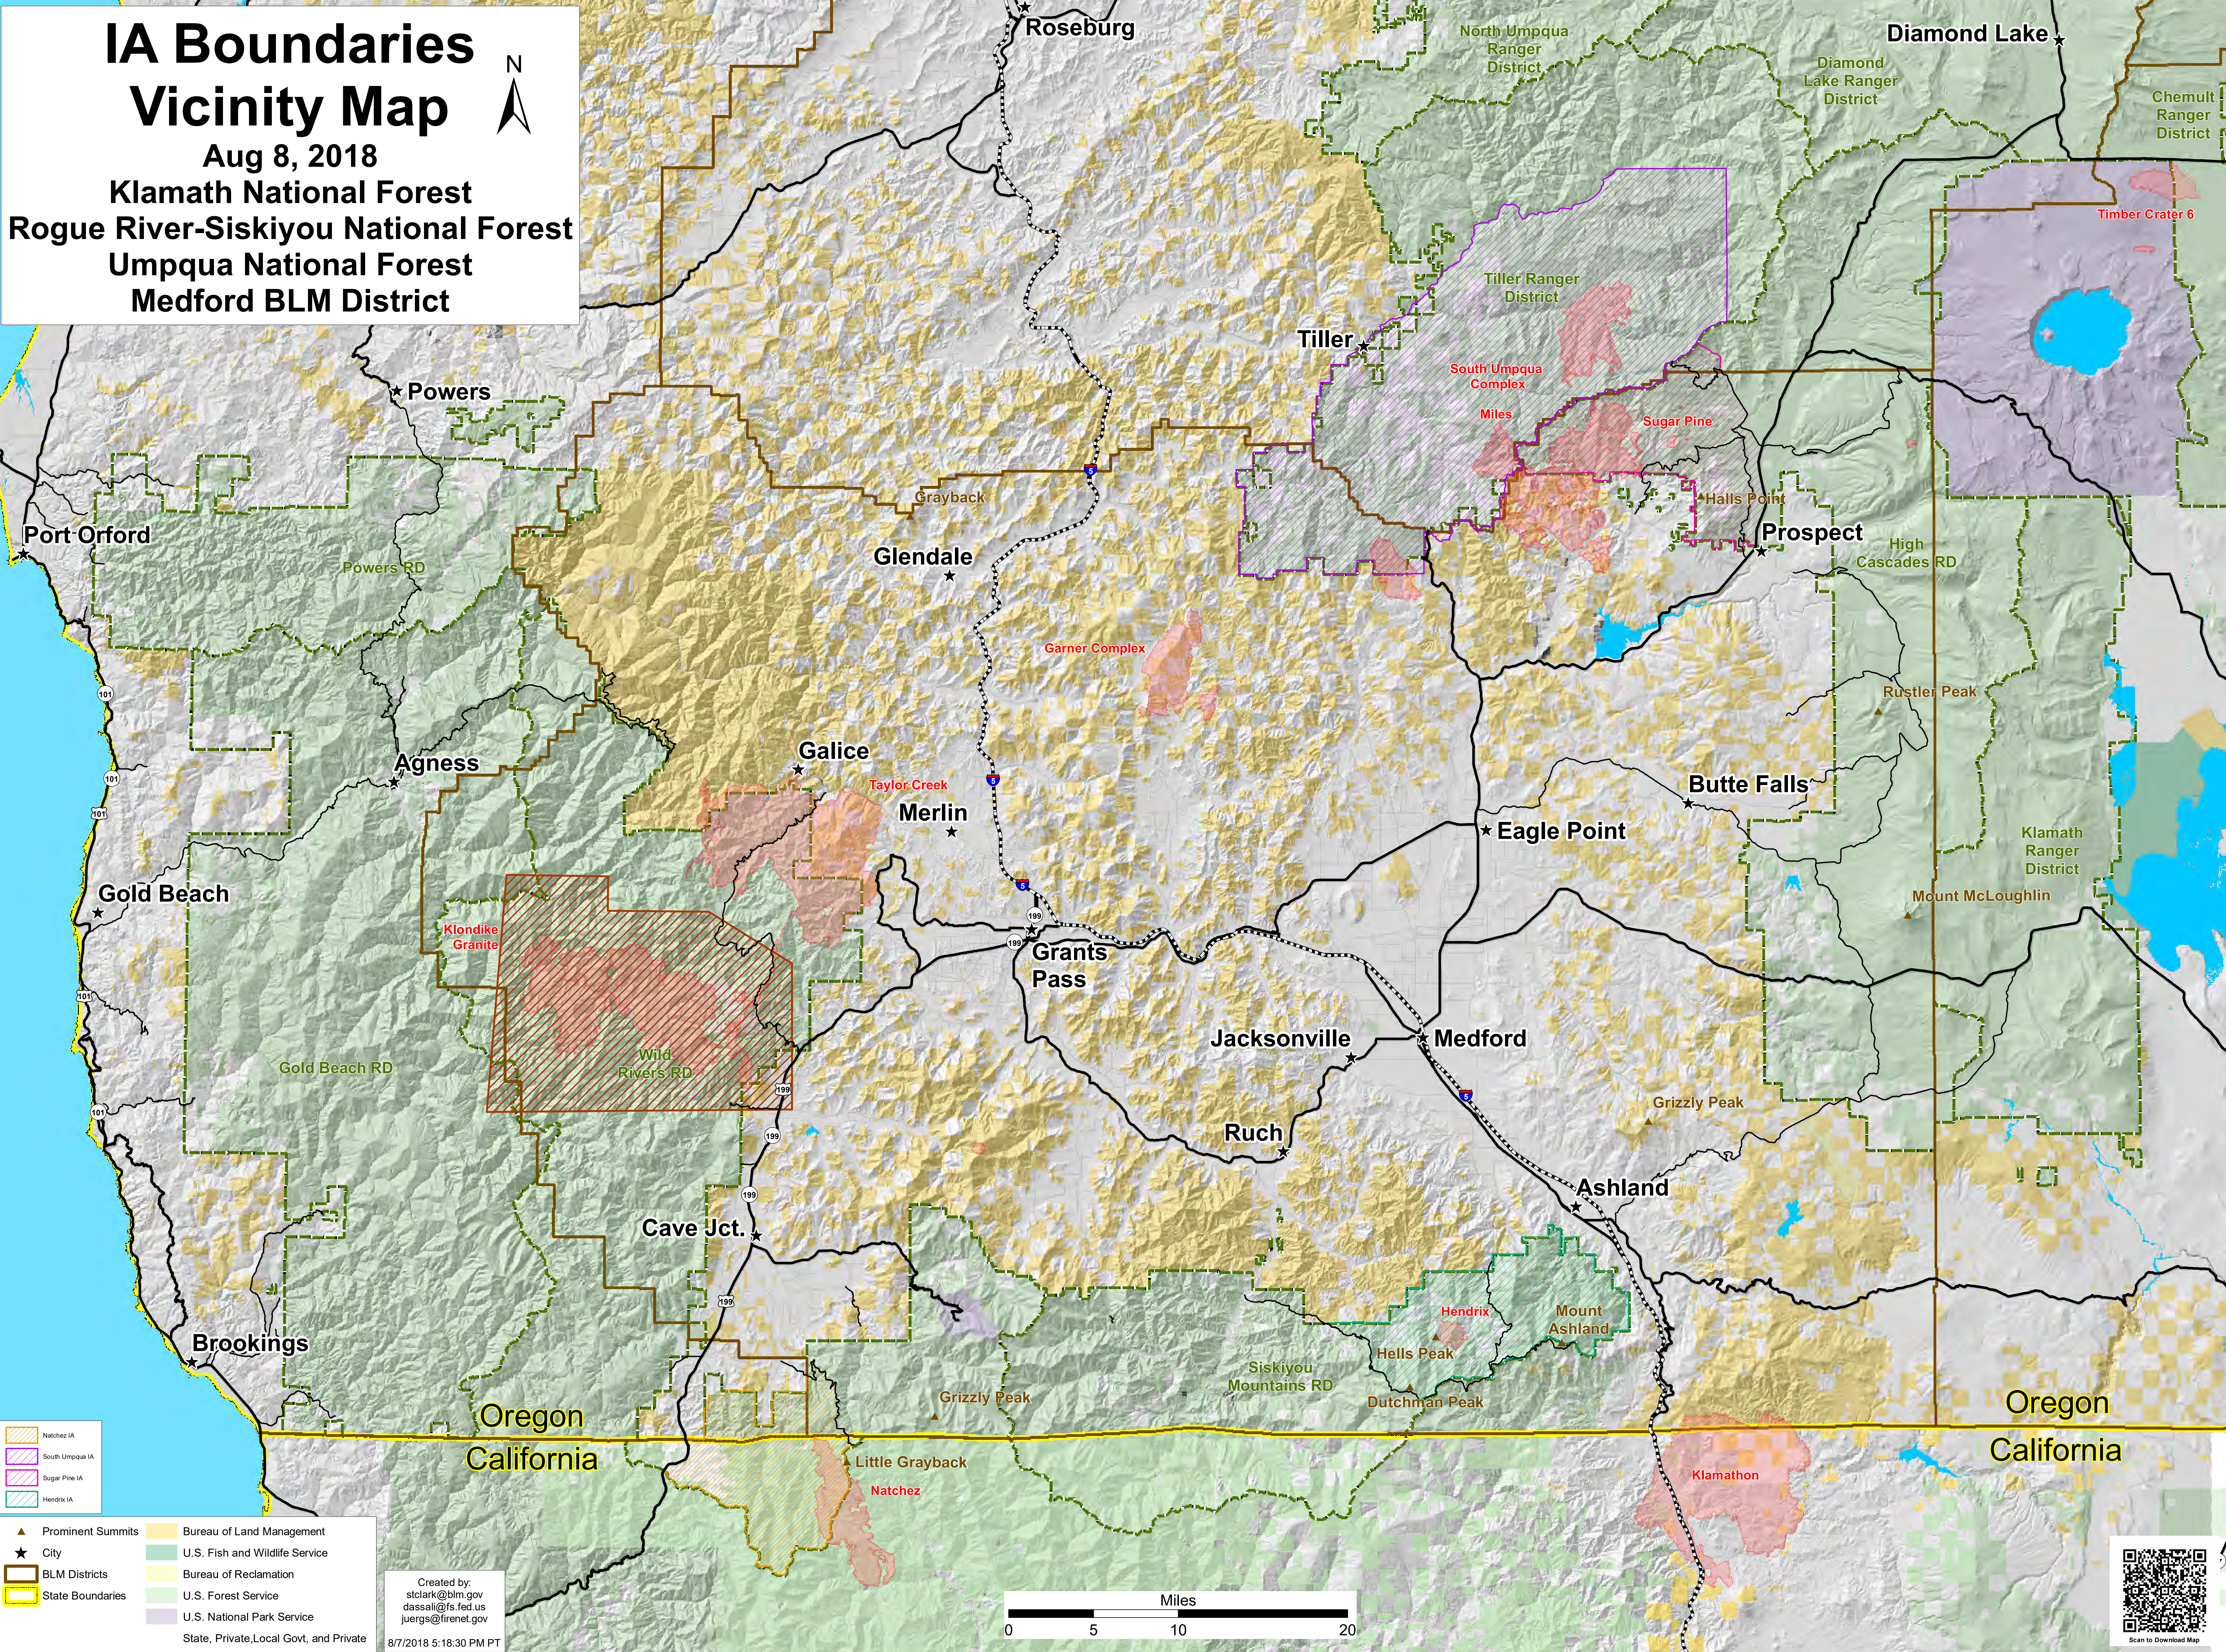

# IA Boundaries Vicinity Map

Aug 8, 2018

Klamath National Forest

Rogue River-Siskiyou National Forest

Umpqua National Forest

Medford BLM District

Natchez IA	Bureau of Land Management
South Umpqua IA	U.S. Fish and Wildlife Service
Sugar Pine IA	Bureau of Reclamation
Hendrix IA	U.S. Forest Service
Prominent Summits	U.S. National Park Service
City	State, Private, Local Govt, and Private
BLM Districts	
State Boundaries	