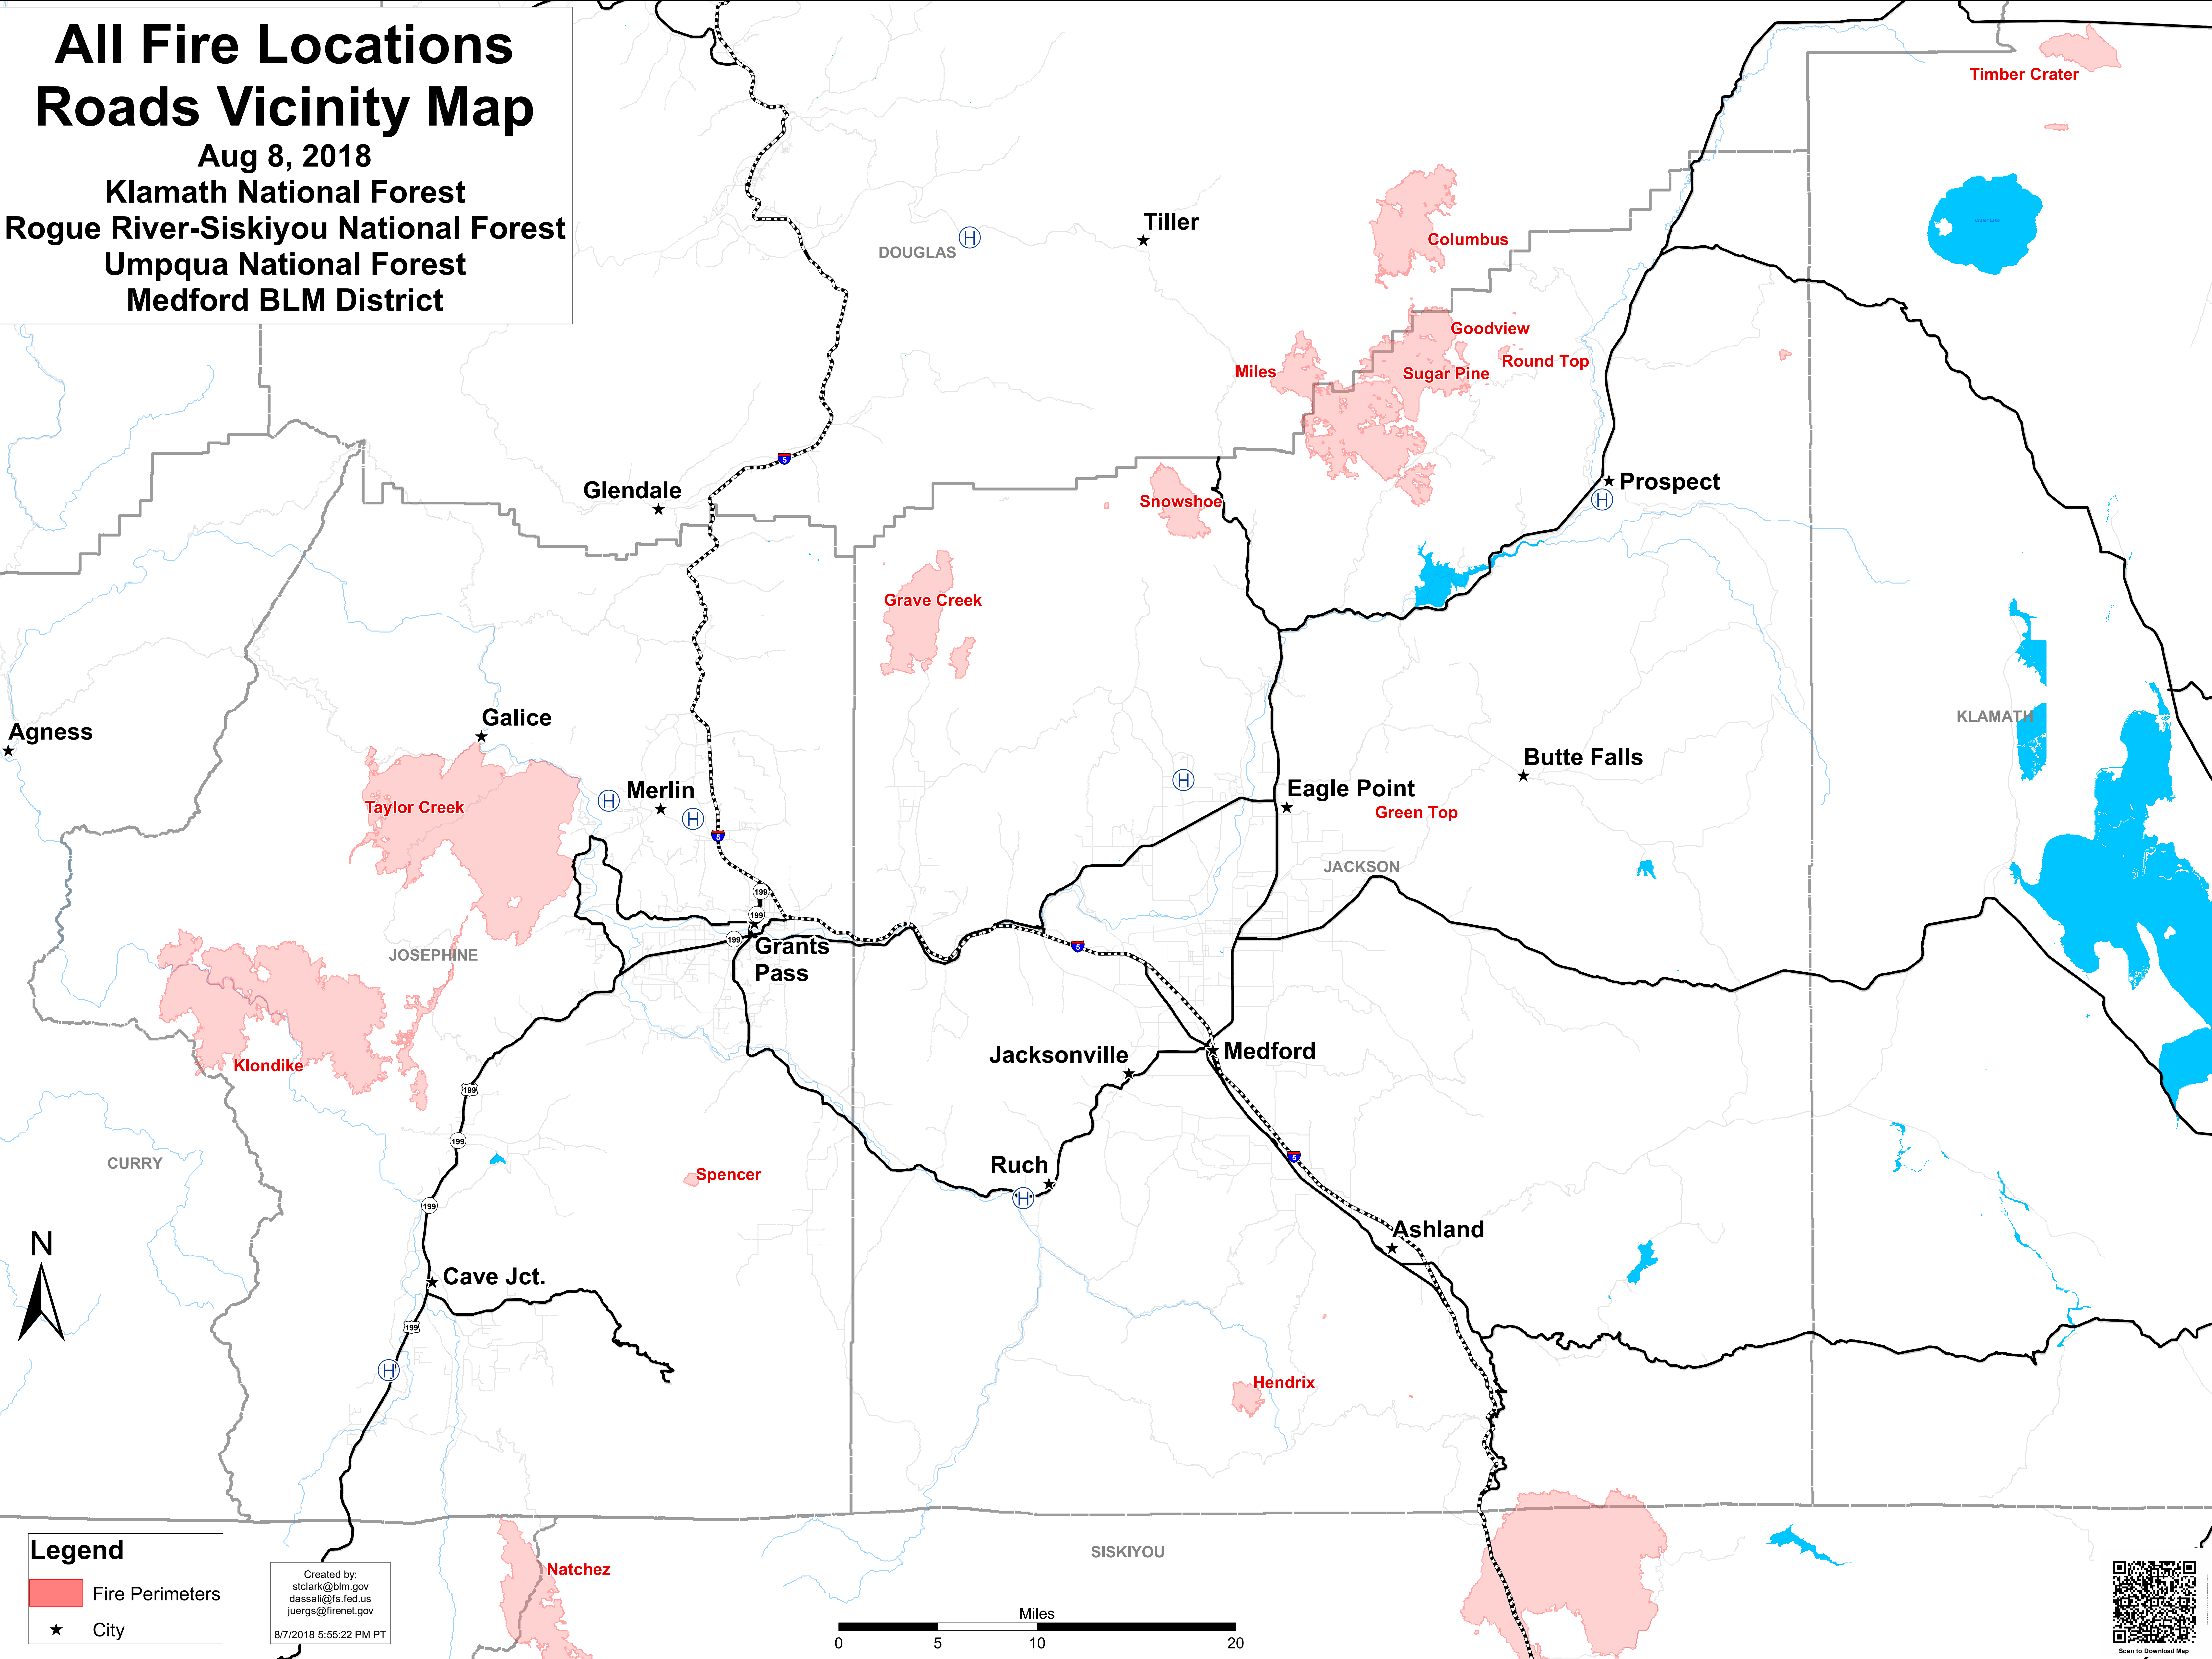

All Fire Locations Roads Vicinity Map

Aug 8, 2018

Klamath National Forest
Rogue River-Siskiyou National Forest
Umpqua National Forest
Medford BLM District

Legend
■ Fire Perimeters
★ City

Created by:
stclark@blm.gov
dassal@fs.fed.us
juergs@firenet.gov
8/7/2018 5:55:22 PM PT