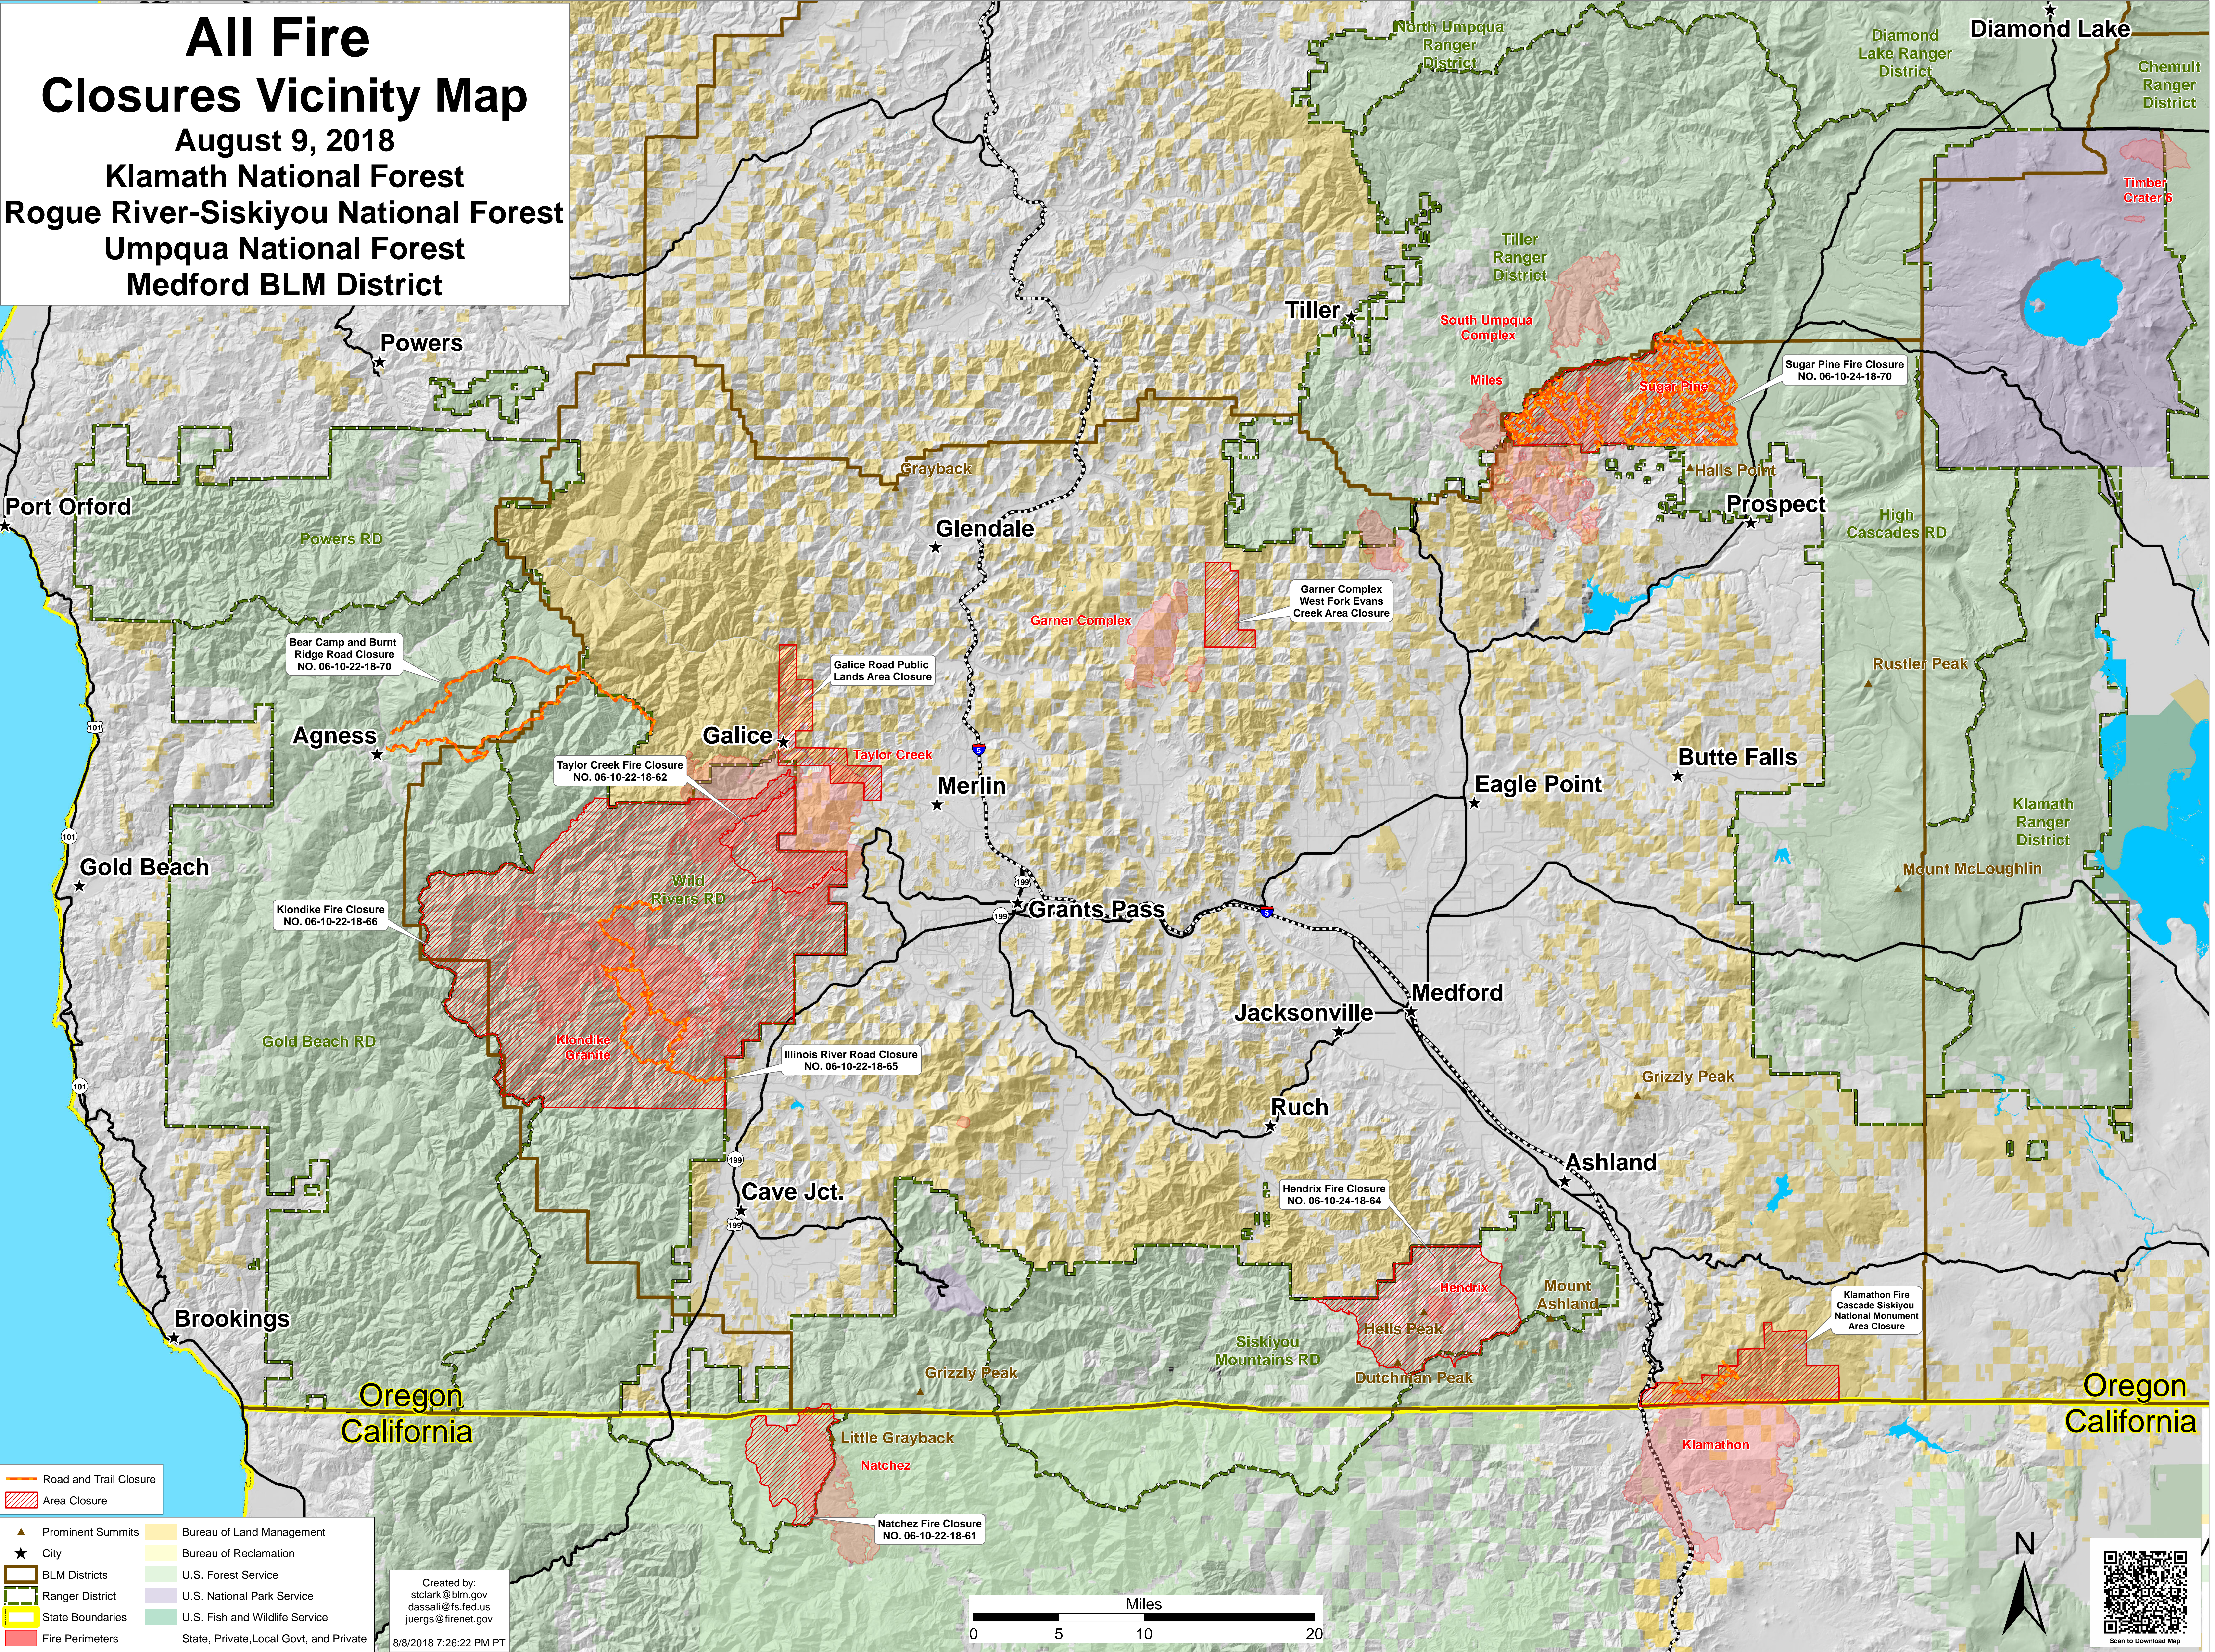

All Fire Closures Vicinity Map

August 9, 2018

Klamath National Forest
Rogue River-Siskiyou National Forest
Umpqua National Forest
Medford BLM District

Legend

- Road and Trail Closure
- Area Closure
- Prominent Summits
- City
- BLM Districts
- Ranger District
- State Boundaries
- Fire Perimeters
- Bureau of Land Management
- Bureau of Reclamation
- U.S. Forest Service
- U.S. National Park Service
- U.S. Fish and Wildlife Service
- State, Private, Local Govt, and Private