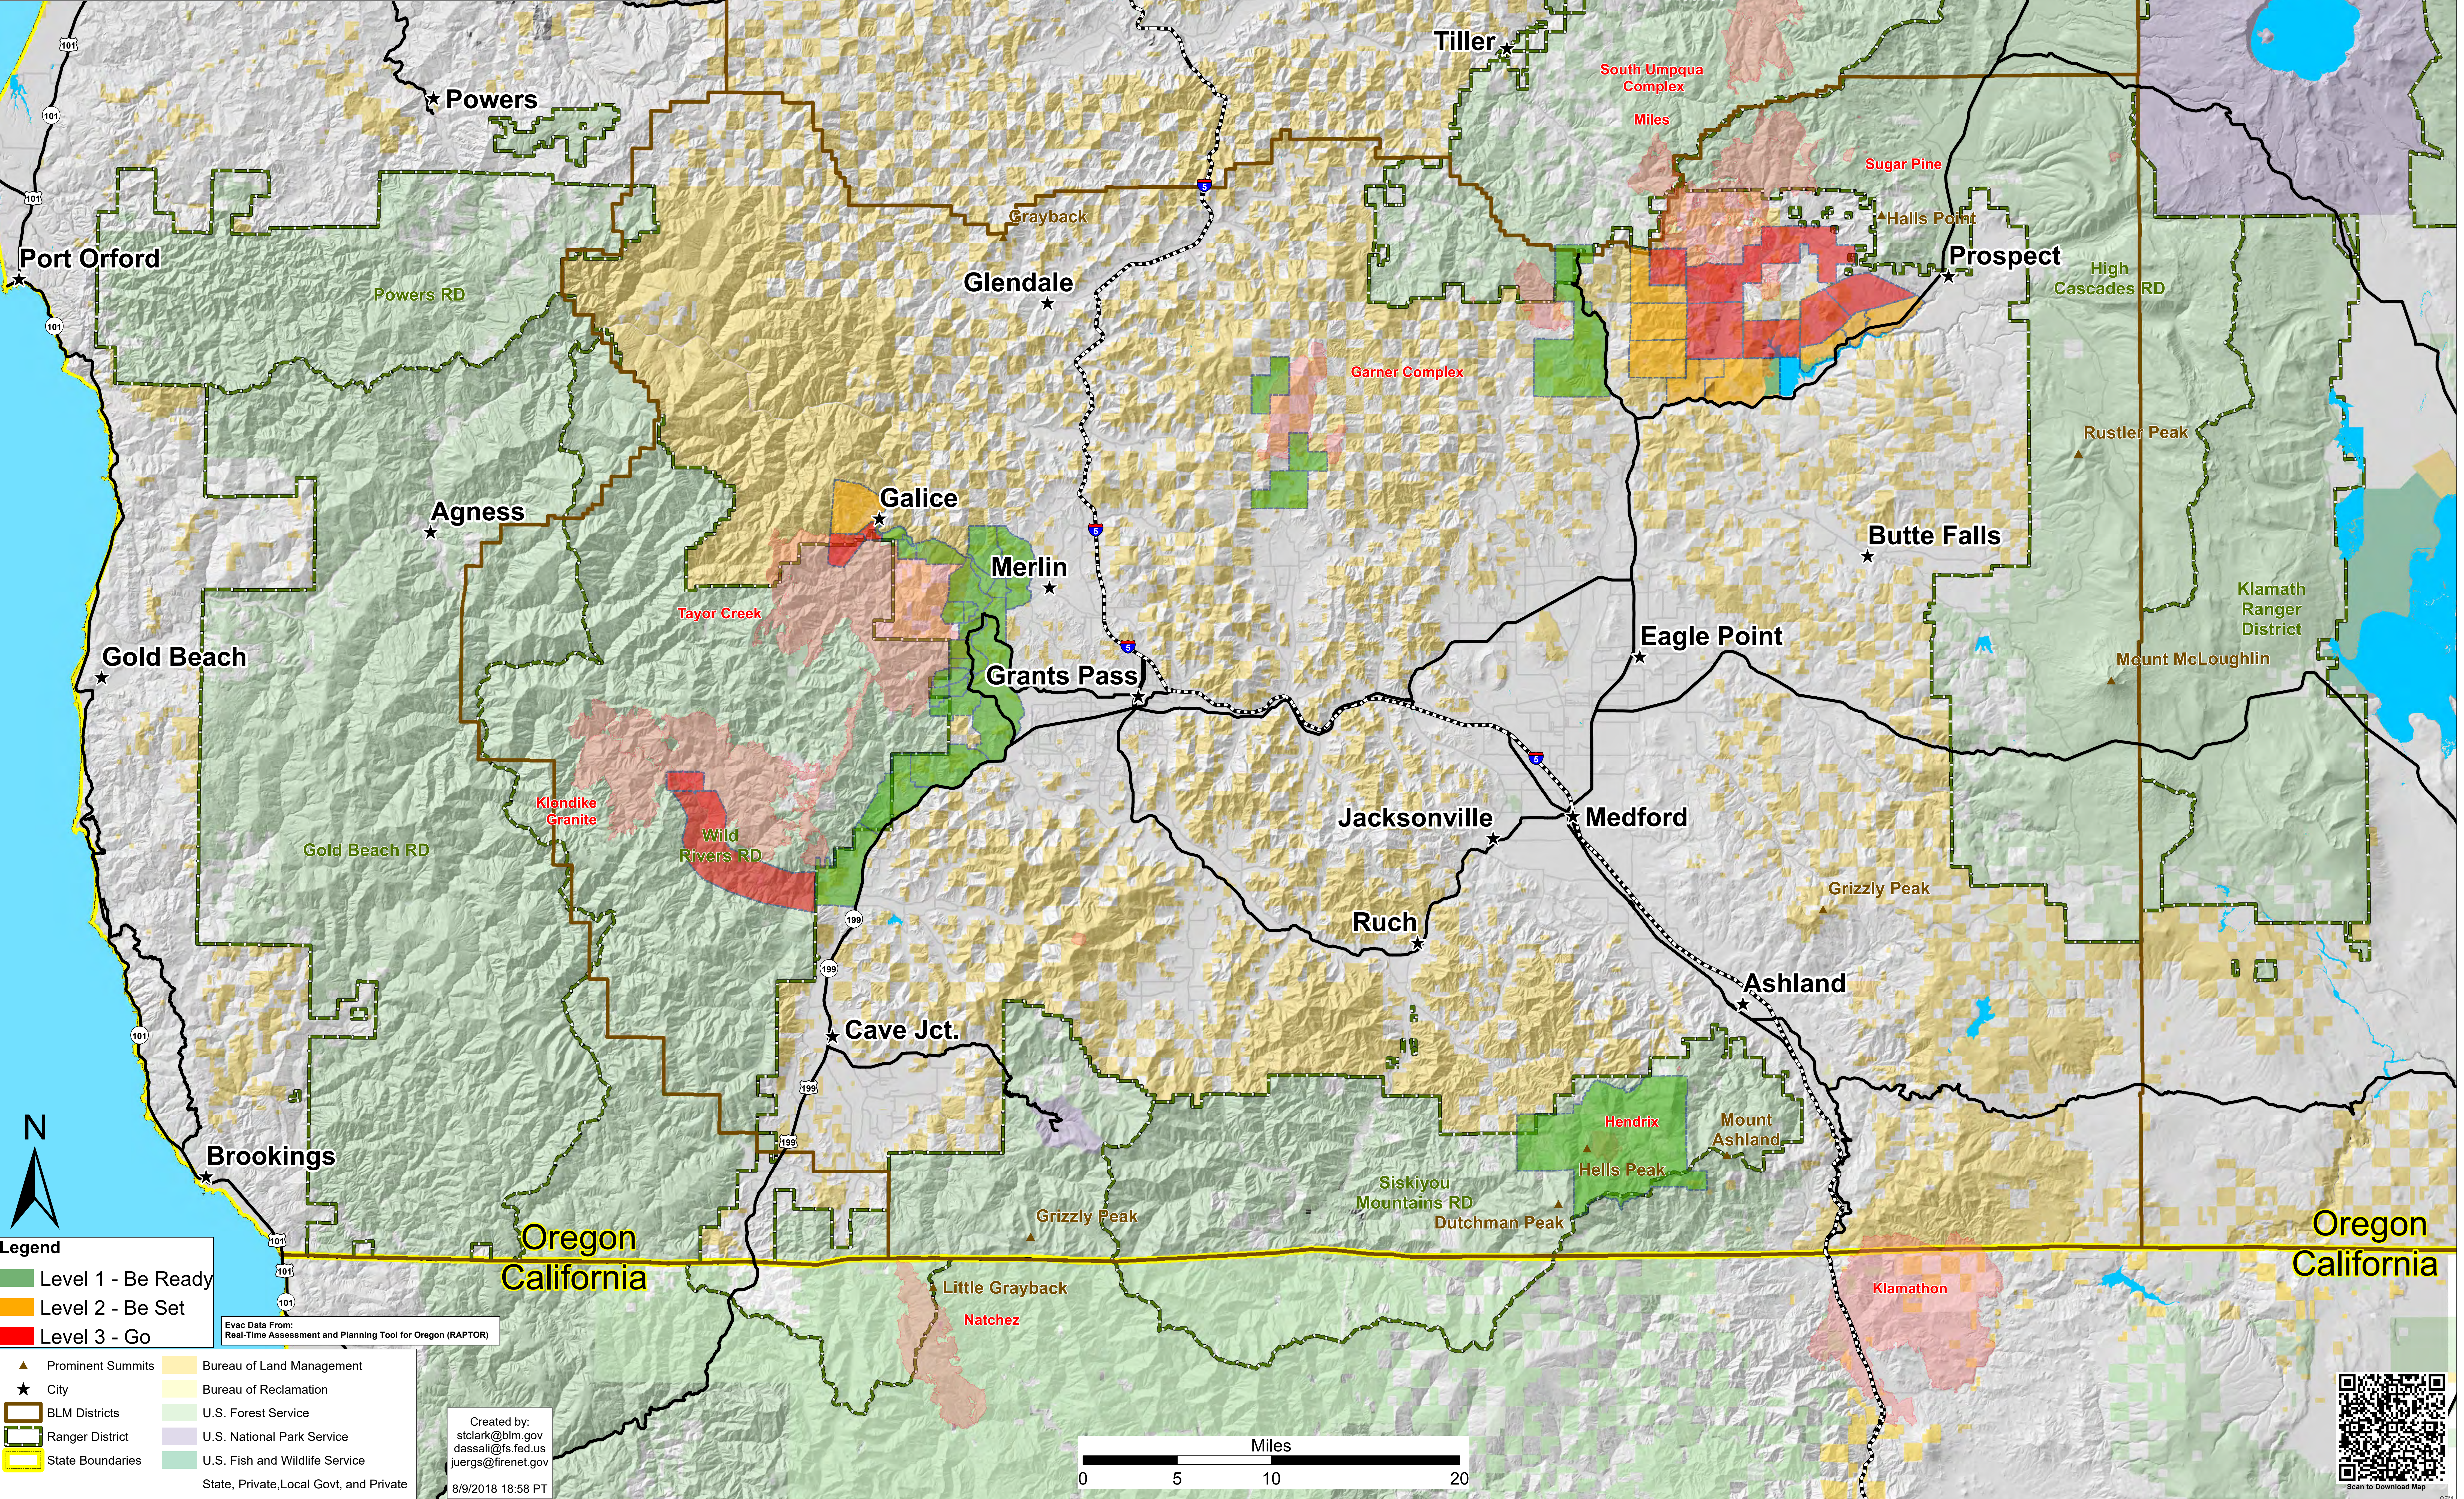

Southern Oregon Fire Evacuation Map

Aug 10, 2018

Klamath National Forest
Rogue River-Siskiyou National Forest
Umpqua National Forest
Medford BLM District

Legend

- Level 1 - Be Ready
- Level 2 - Be Set
- Level 3 - Go

▲ Prominent Summits
★ City
BLM Districts
Ranger District
State Boundaries

Bureau of Land Management
Bureau of Reclamation
U.S. Forest Service
U.S. National Park Service
U.S. Fish and Wildlife Service
State, Private, Local Govt, and Private