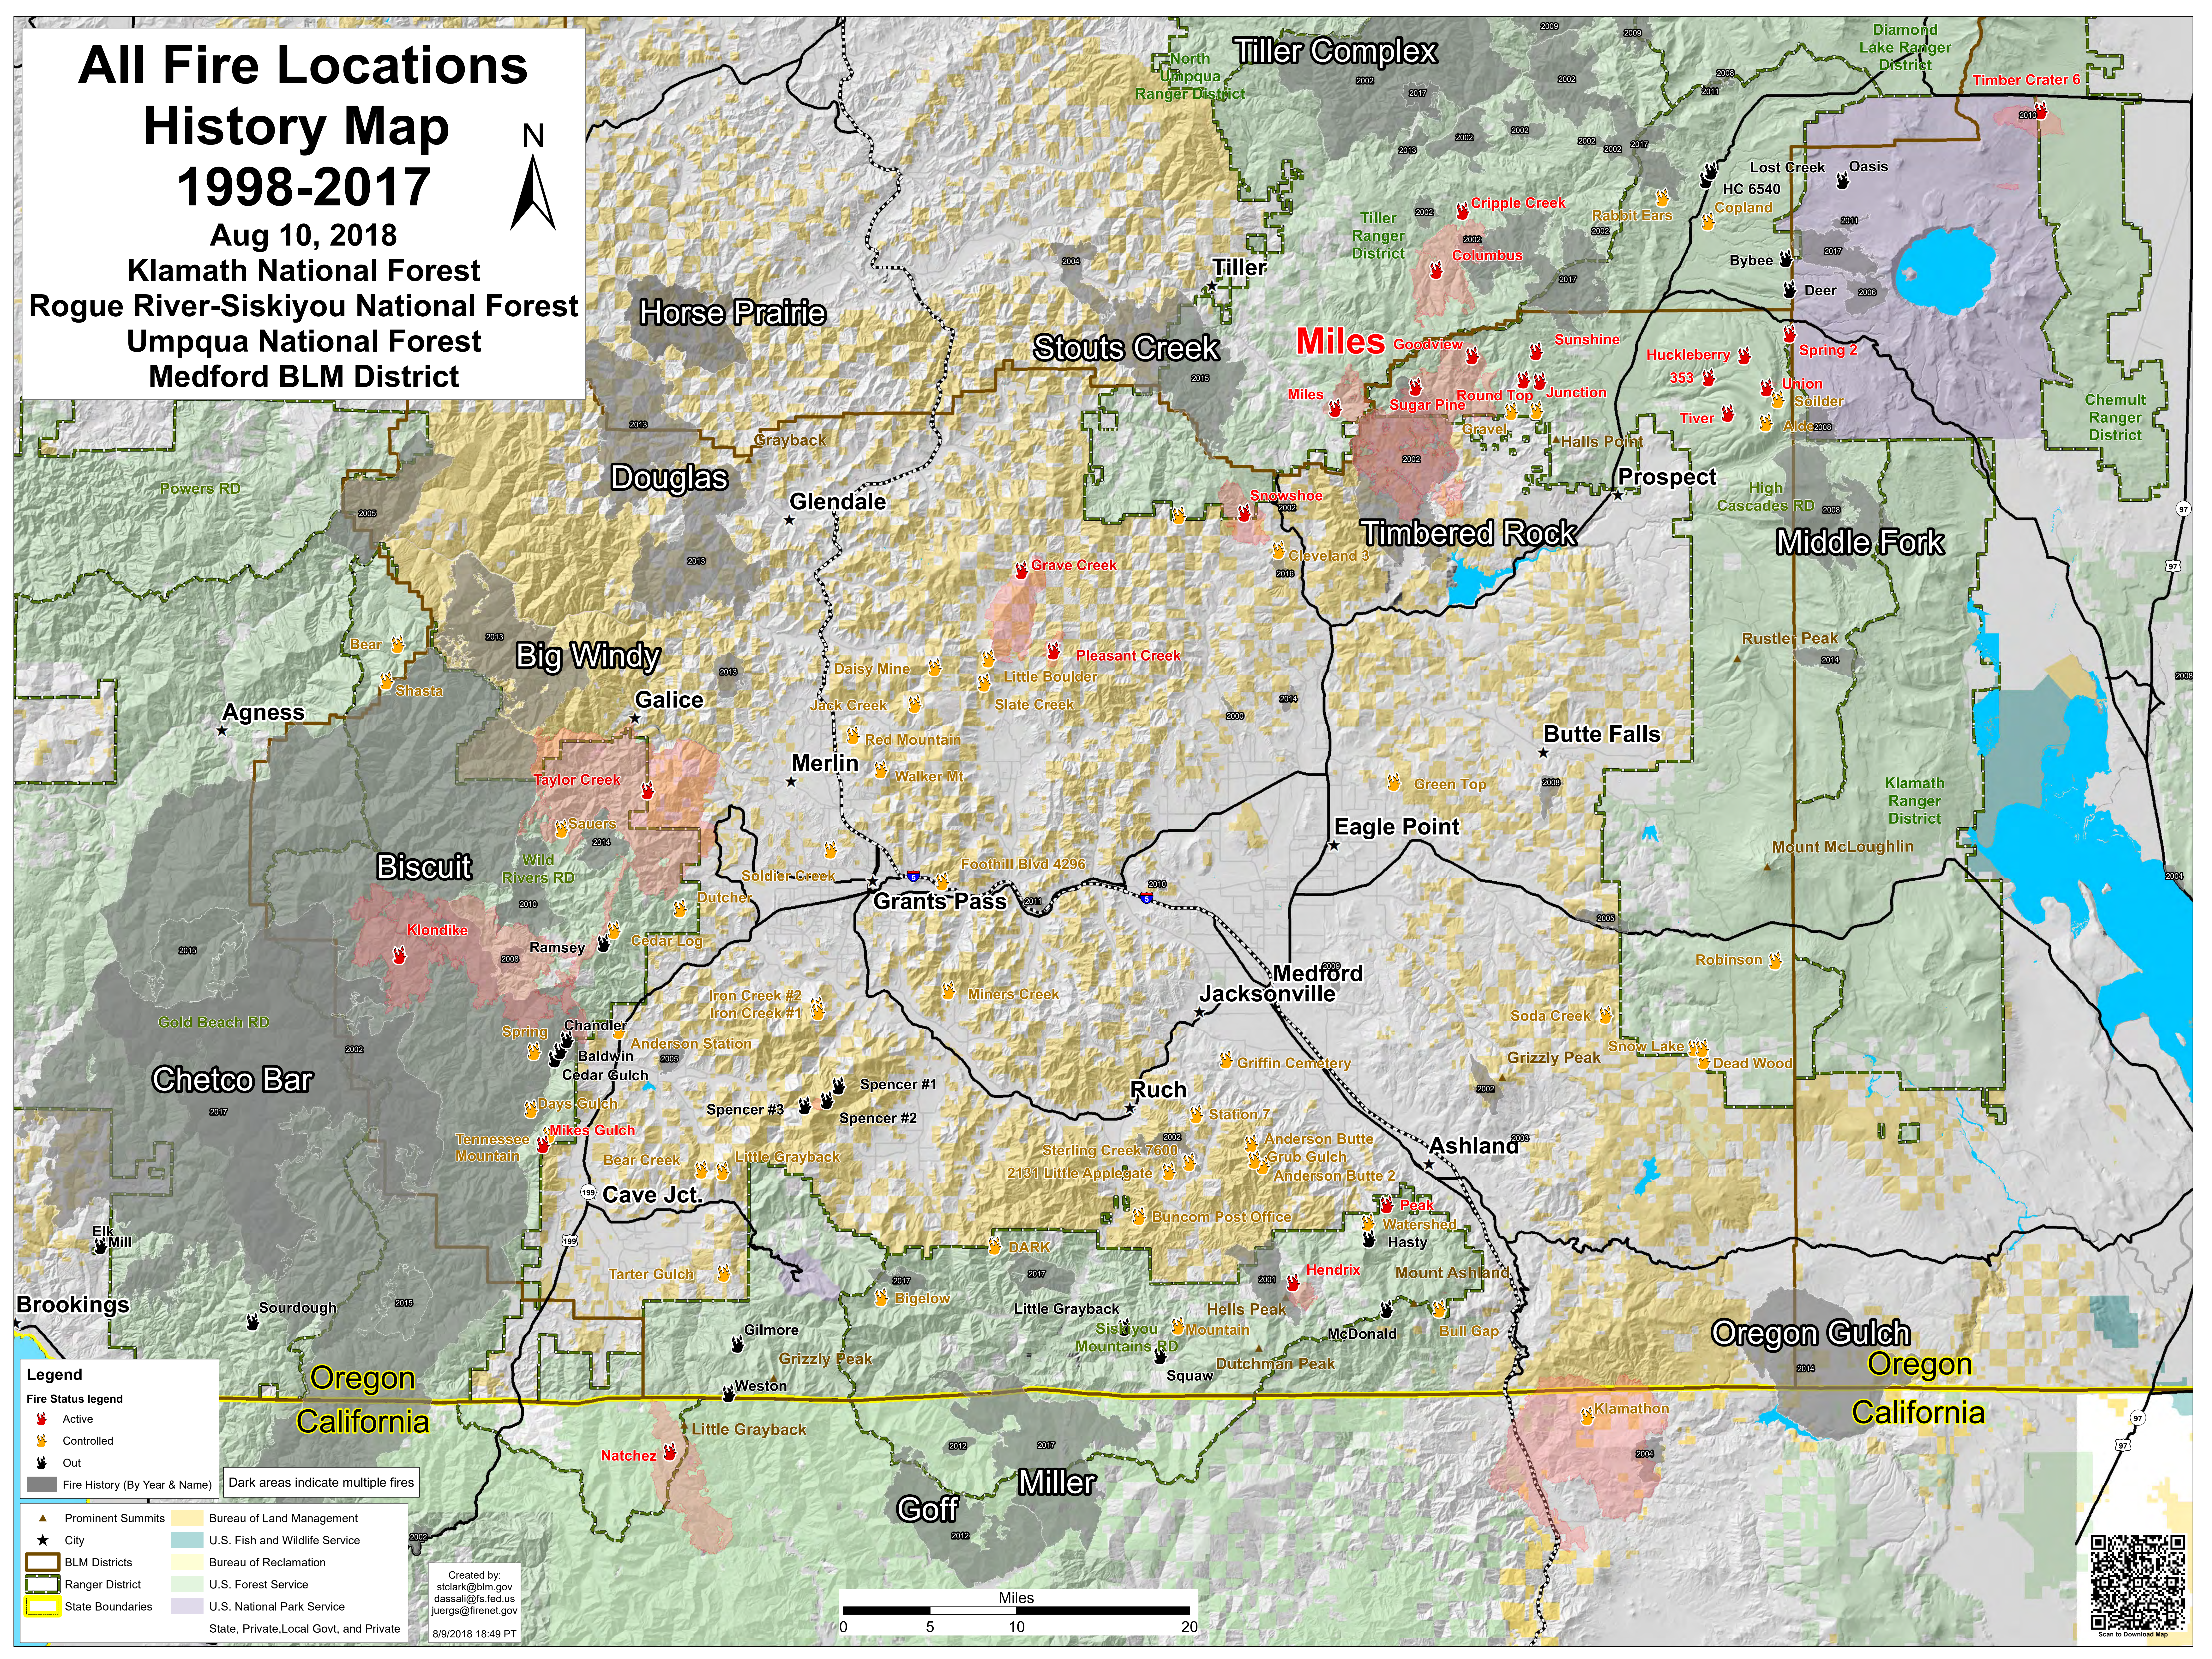

All Fire Locations History Map 1998-2017

Aug 10, 2018

Klamath National Forest
 Rogue River-Siskiyou National Forest
 Umpqua National Forest
 Medford BLM District

Legend

Fire Status legend

- Active
- Controlled
- Out
- Fire History (By Year & Name) Dark areas indicate multiple fires

Other Symbols

- Prominent Summits
- City
- BLM Districts
- Ranger District
- State Boundaries
- Bureau of Land Management
- U.S. Fish and Wildlife Service
- Bureau of Reclamation
- U.S. Forest Service
- U.S. National Park Service
- State, Private, Local Govt, and Private