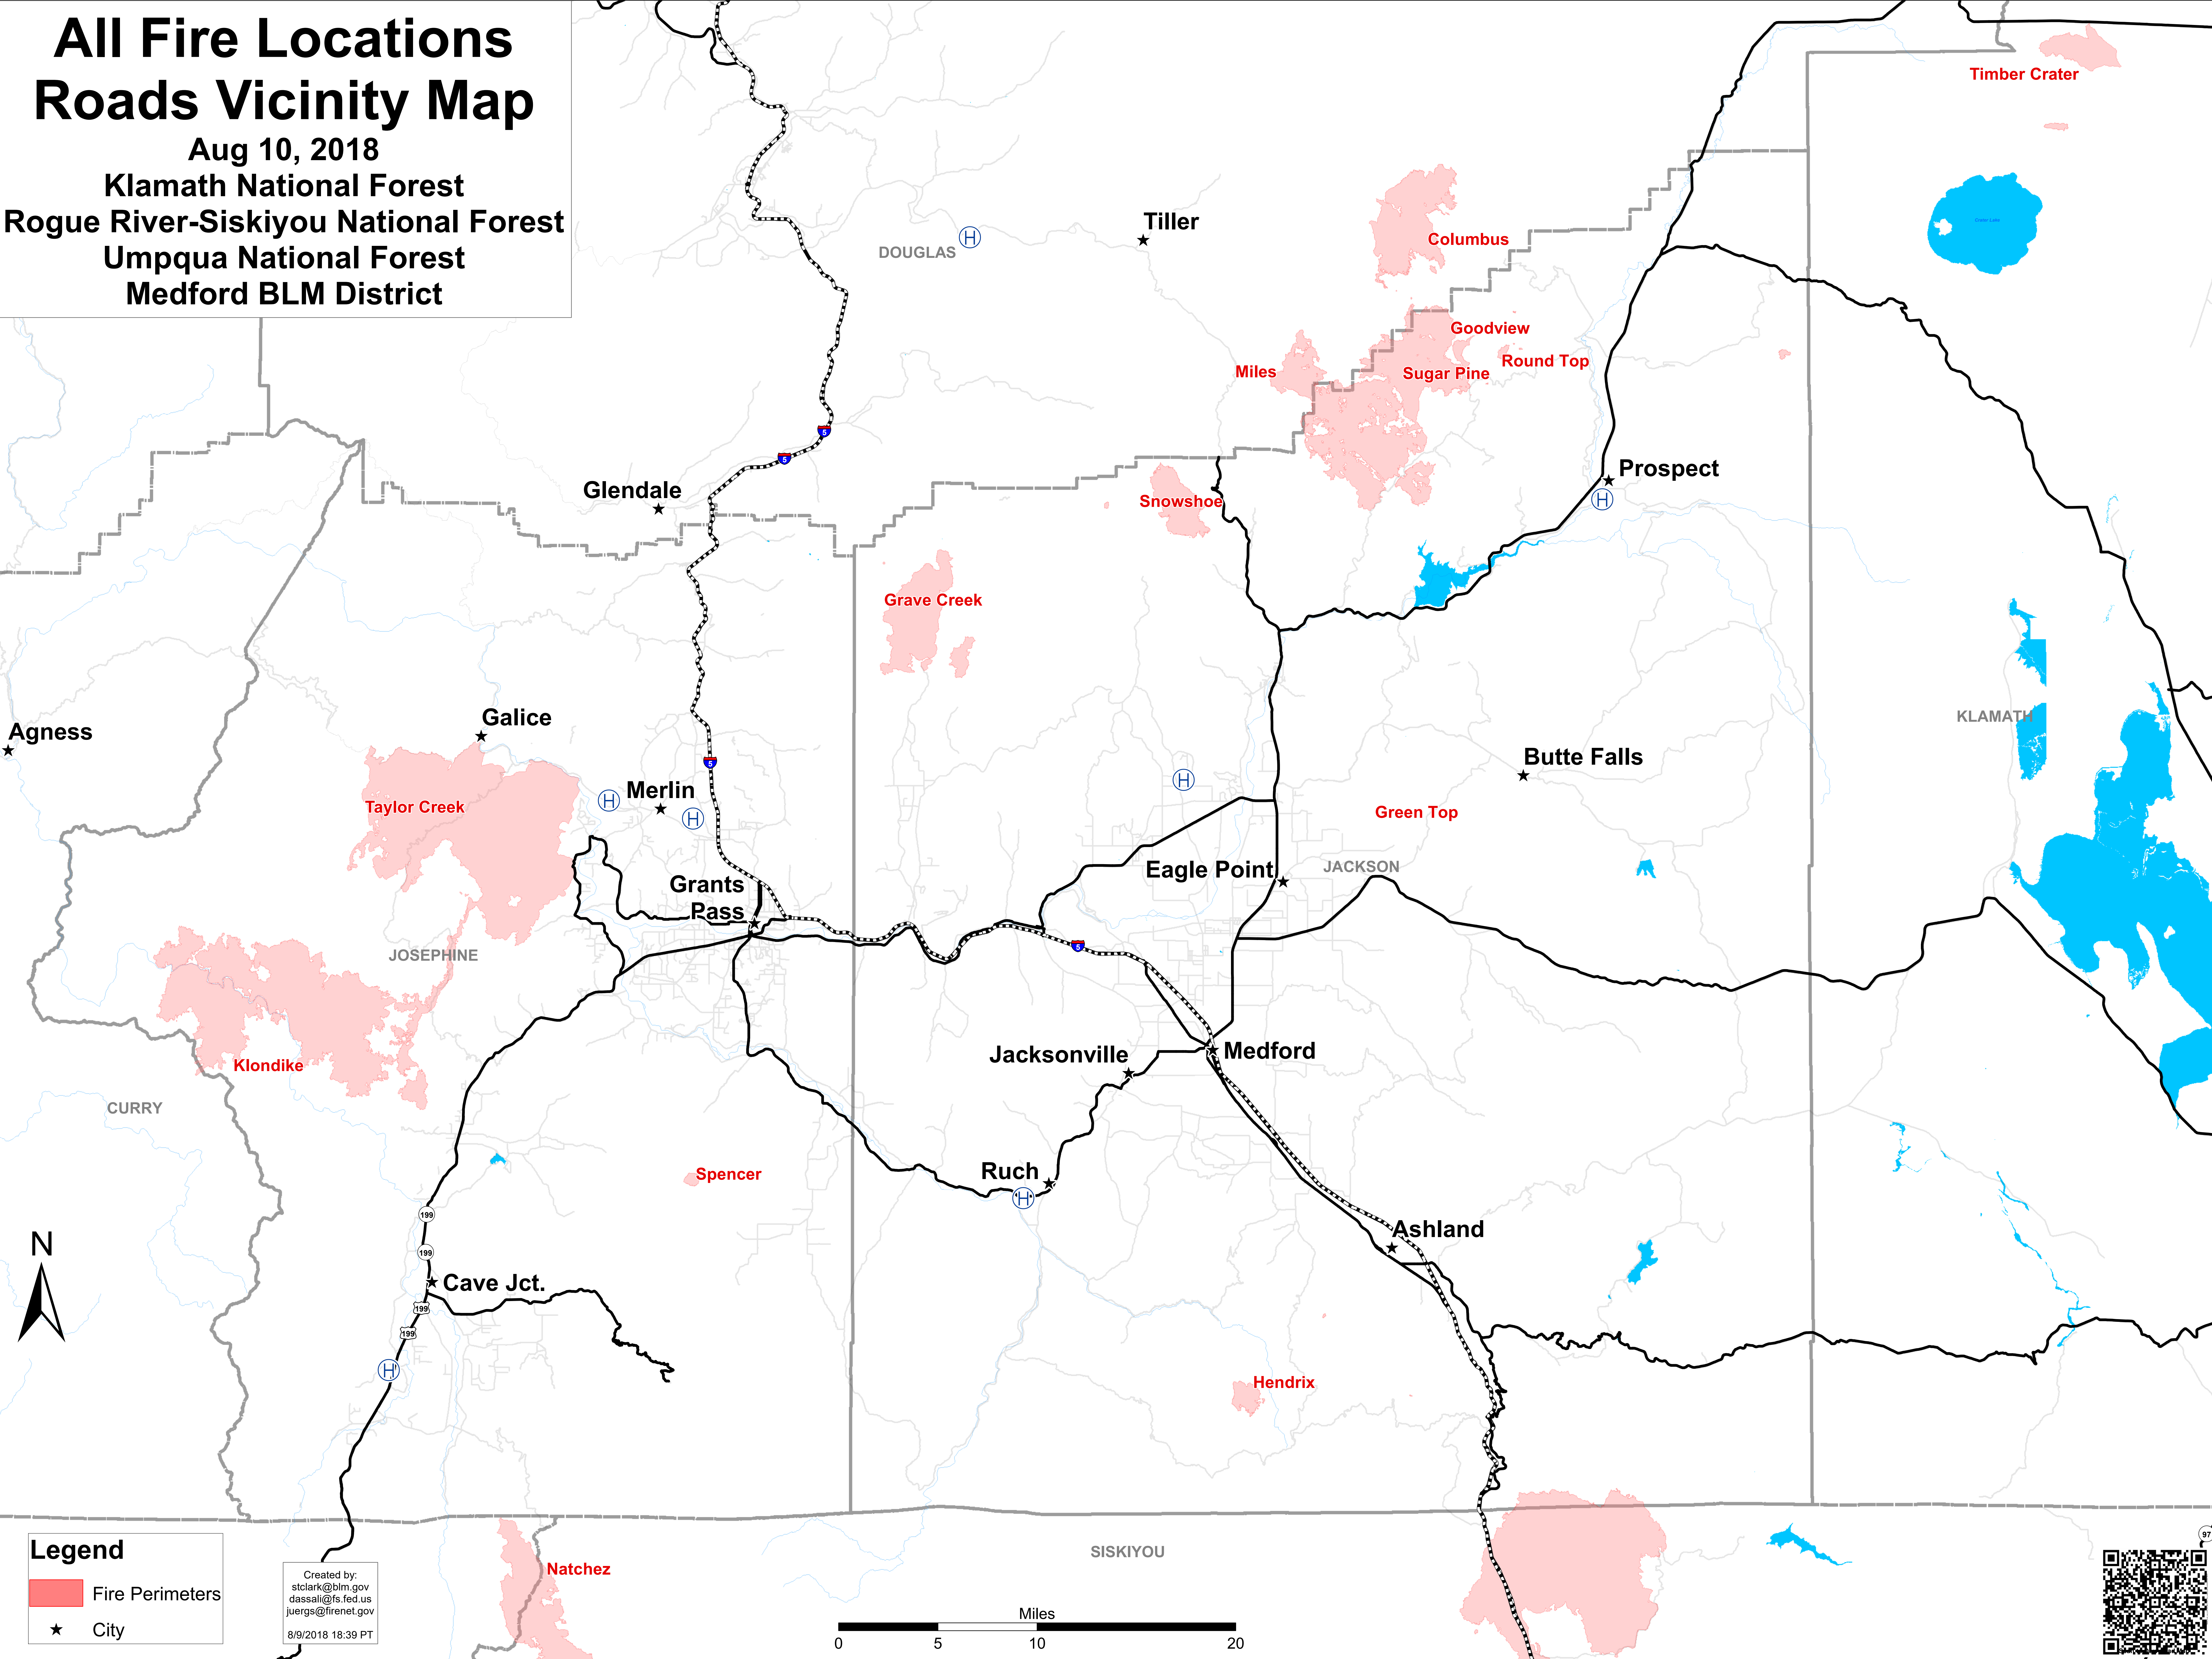

All Fire Locations Roads Vicinity Map

Aug 10, 2018

Klamath National Forest
Rogue River-Siskiyou National Forest
Umpqua National Forest
Medford BLM District

Legend

- Fire Perimeters
- ★ City

Created by:
stclark@blm.gov
dassali@fs.fed.us
juergs@firenet.gov
8/9/2018 18:39 PT