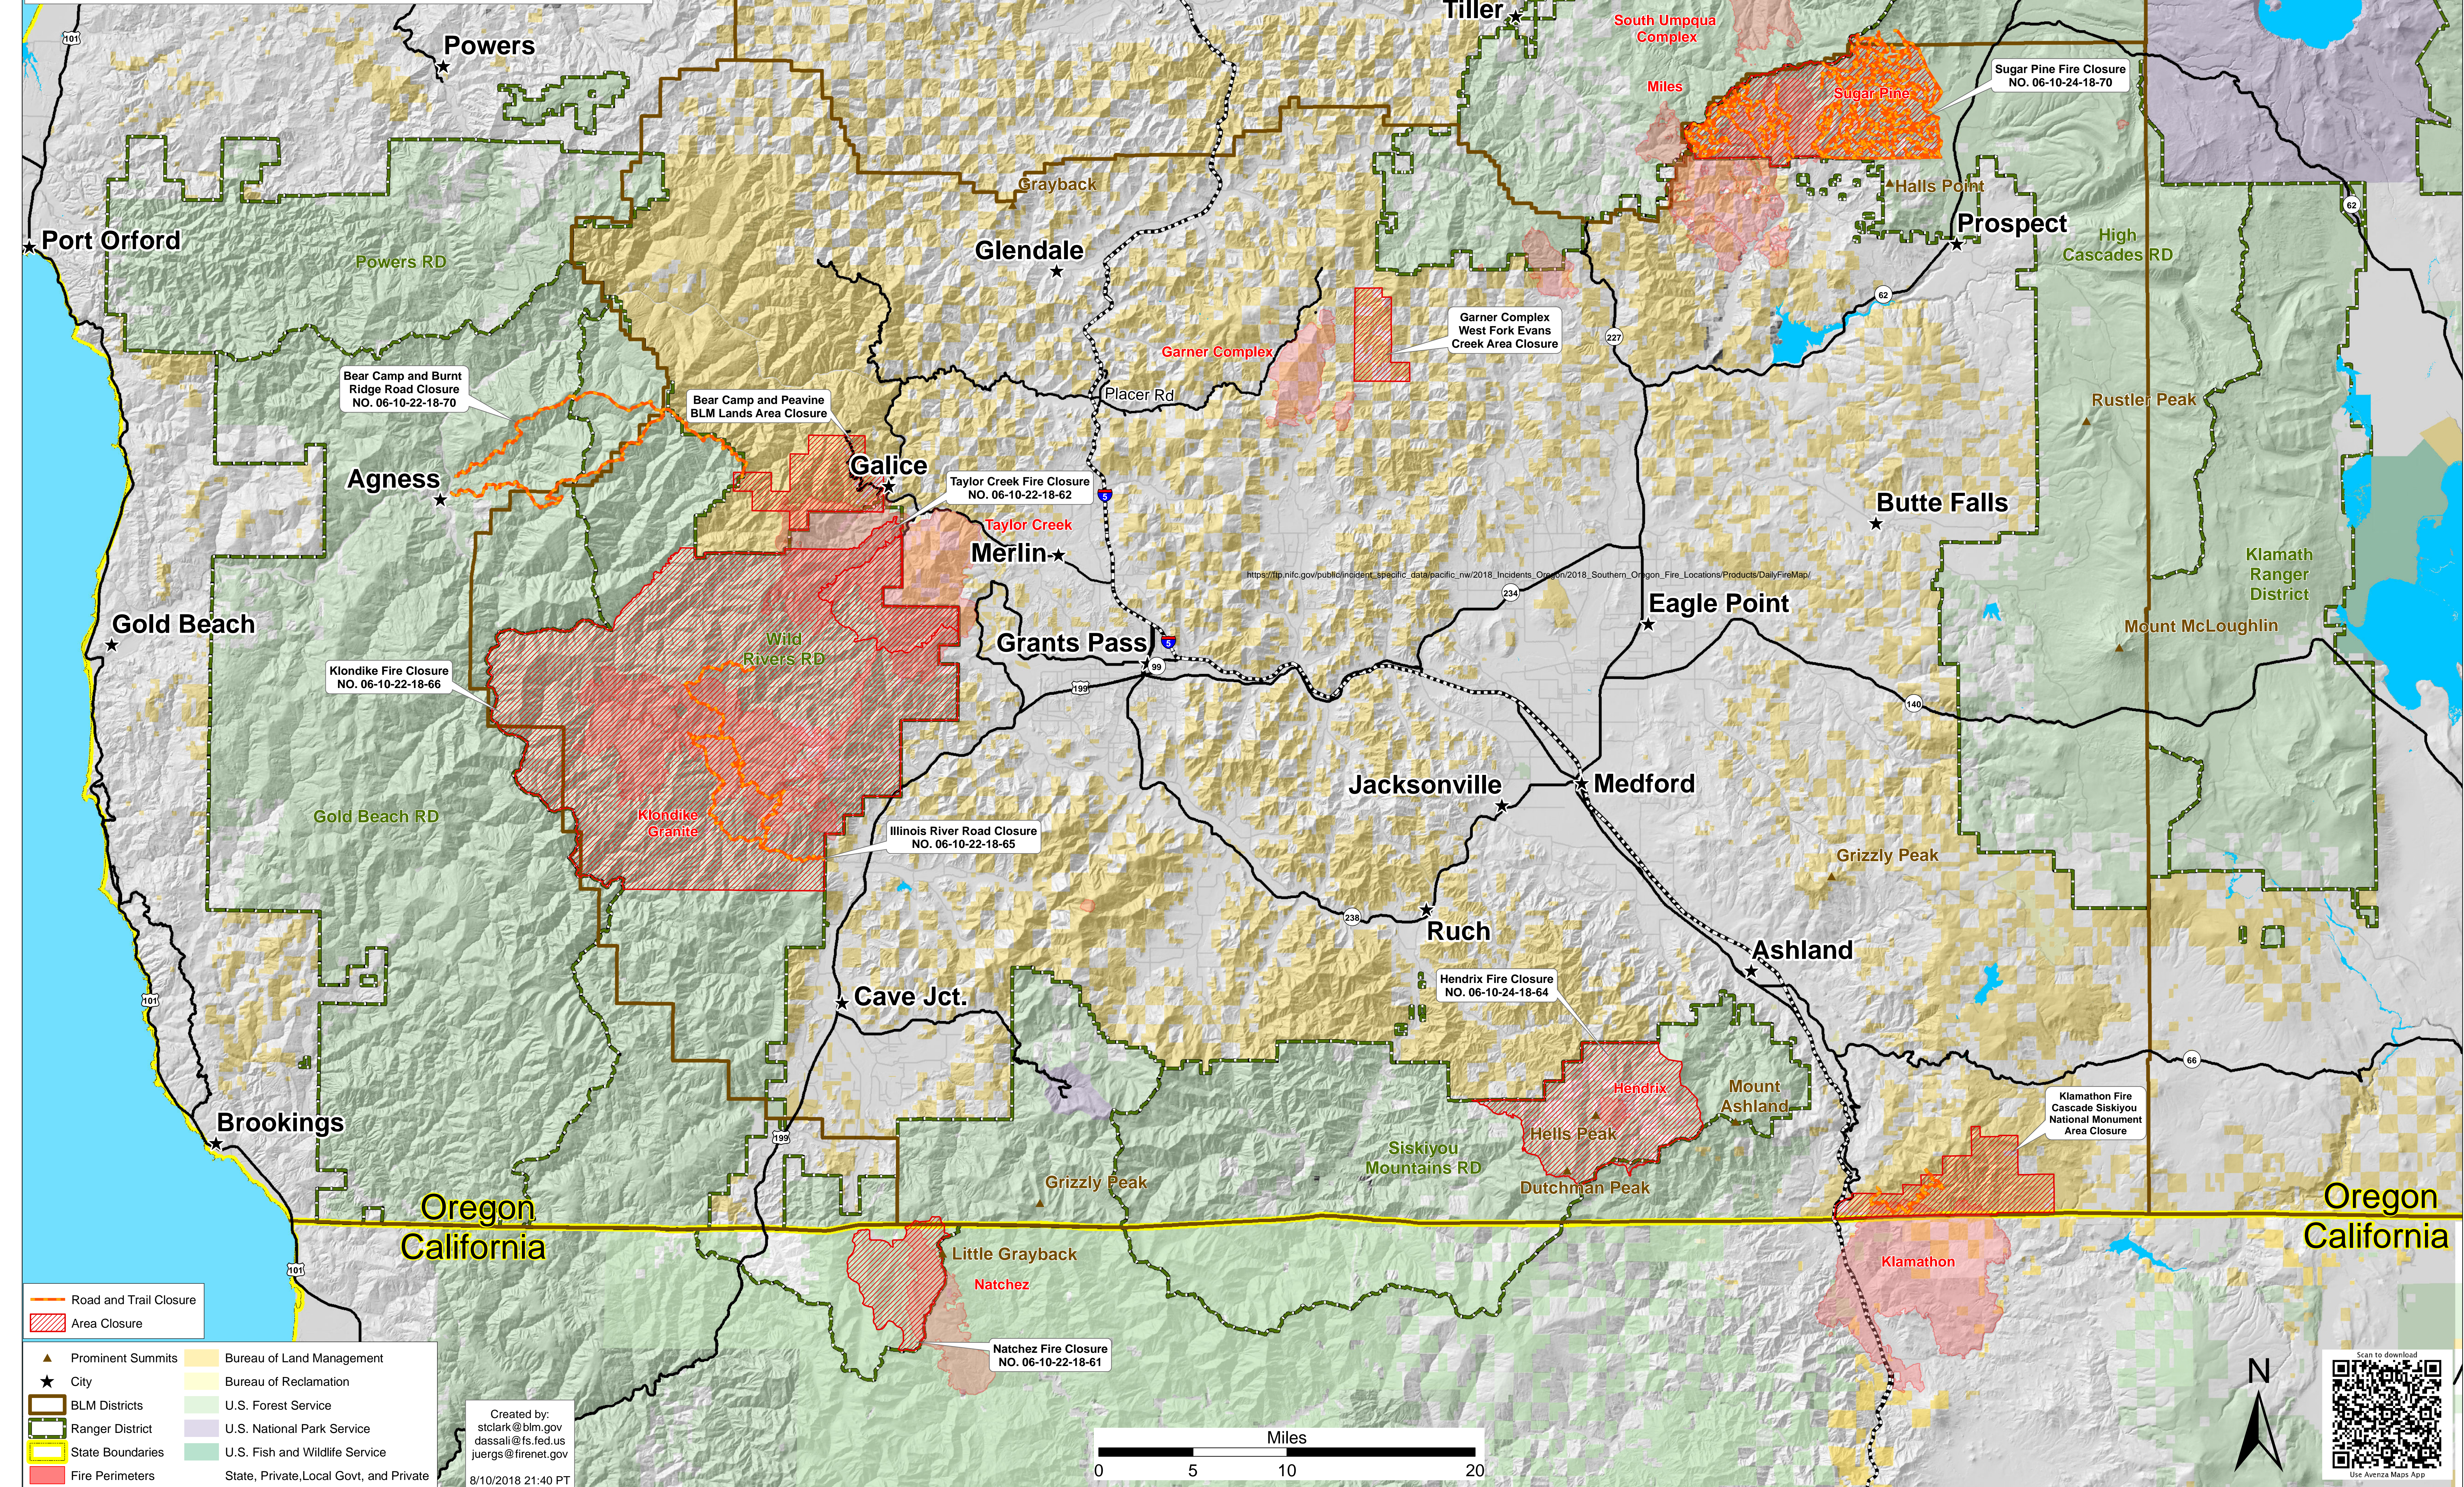

All Fire Closures Vicinity Map

August 11, 2018

Klamath National Forest
Rogue River-Siskiyou National Forest
Umpqua National Forest
Medford BLM District

Legend:

- Road and Trail Closure
- Area Closure
- Prominent Summits
- City
- BLM Districts
- Ranger District
- State Boundaries
- Fire Perimeters
- Bureau of Land Management
- Bureau of Reclamation
- U.S. Forest Service
- U.S. National Park Service
- U.S. Fish and Wildlife Service
- State, Private, Local Govt, and Private

Created by:
stclark@blm.gov
dassali@fs.fed.us
juergs@firenet.gov
8/10/2018 21:40 PT

North arrow and QR code.

Scan to download
Use Avenza Maps App