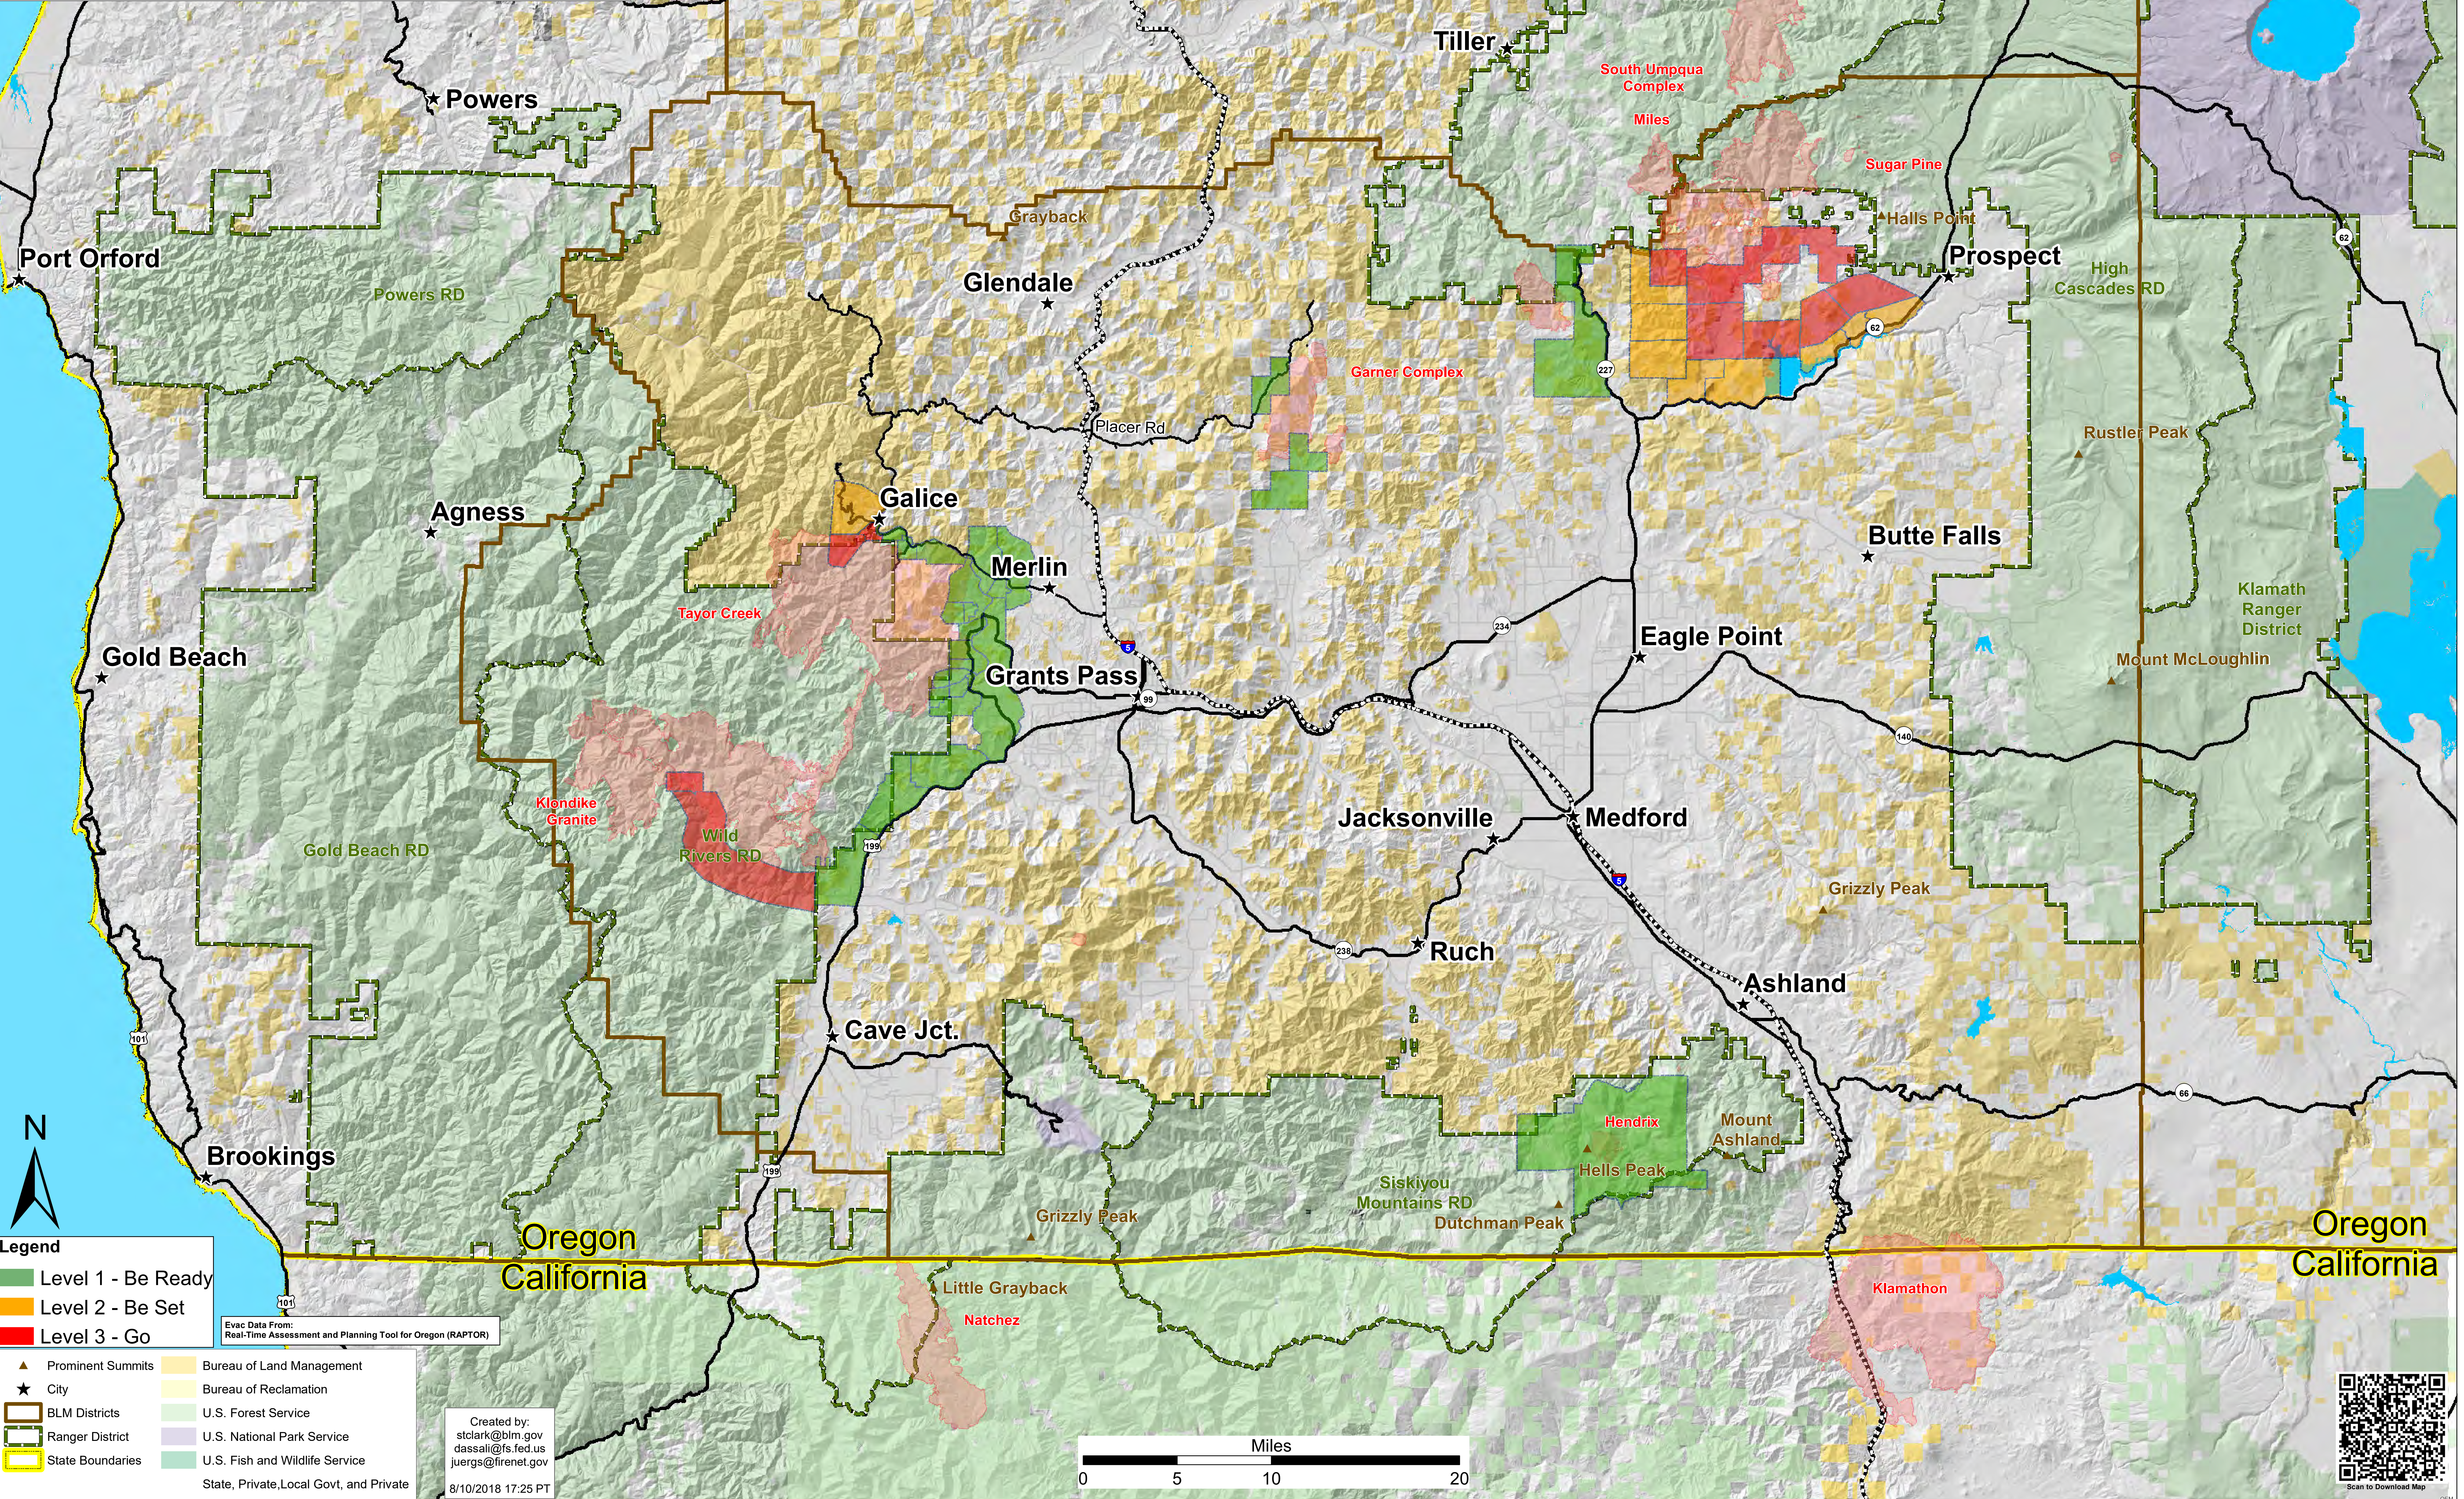

Southern Oregon Fire Evacuation Map

Aug 11, 2018

Klamath National Forest
Rogue River-Siskiyou National Forest
Umpqua National Forest
Medford BLM District

Legend

- Level 1 - Be Ready
- Level 2 - Be Set
- Level 3 - Go

▲ Prominent Summits
★ City
BLM Districts
Ranger District
State Boundaries

Bureau of Land Management
Bureau of Reclamation
U.S. Forest Service
U.S. National Park Service
U.S. Fish and Wildlife Service
State, Private, Local Govt, and Private