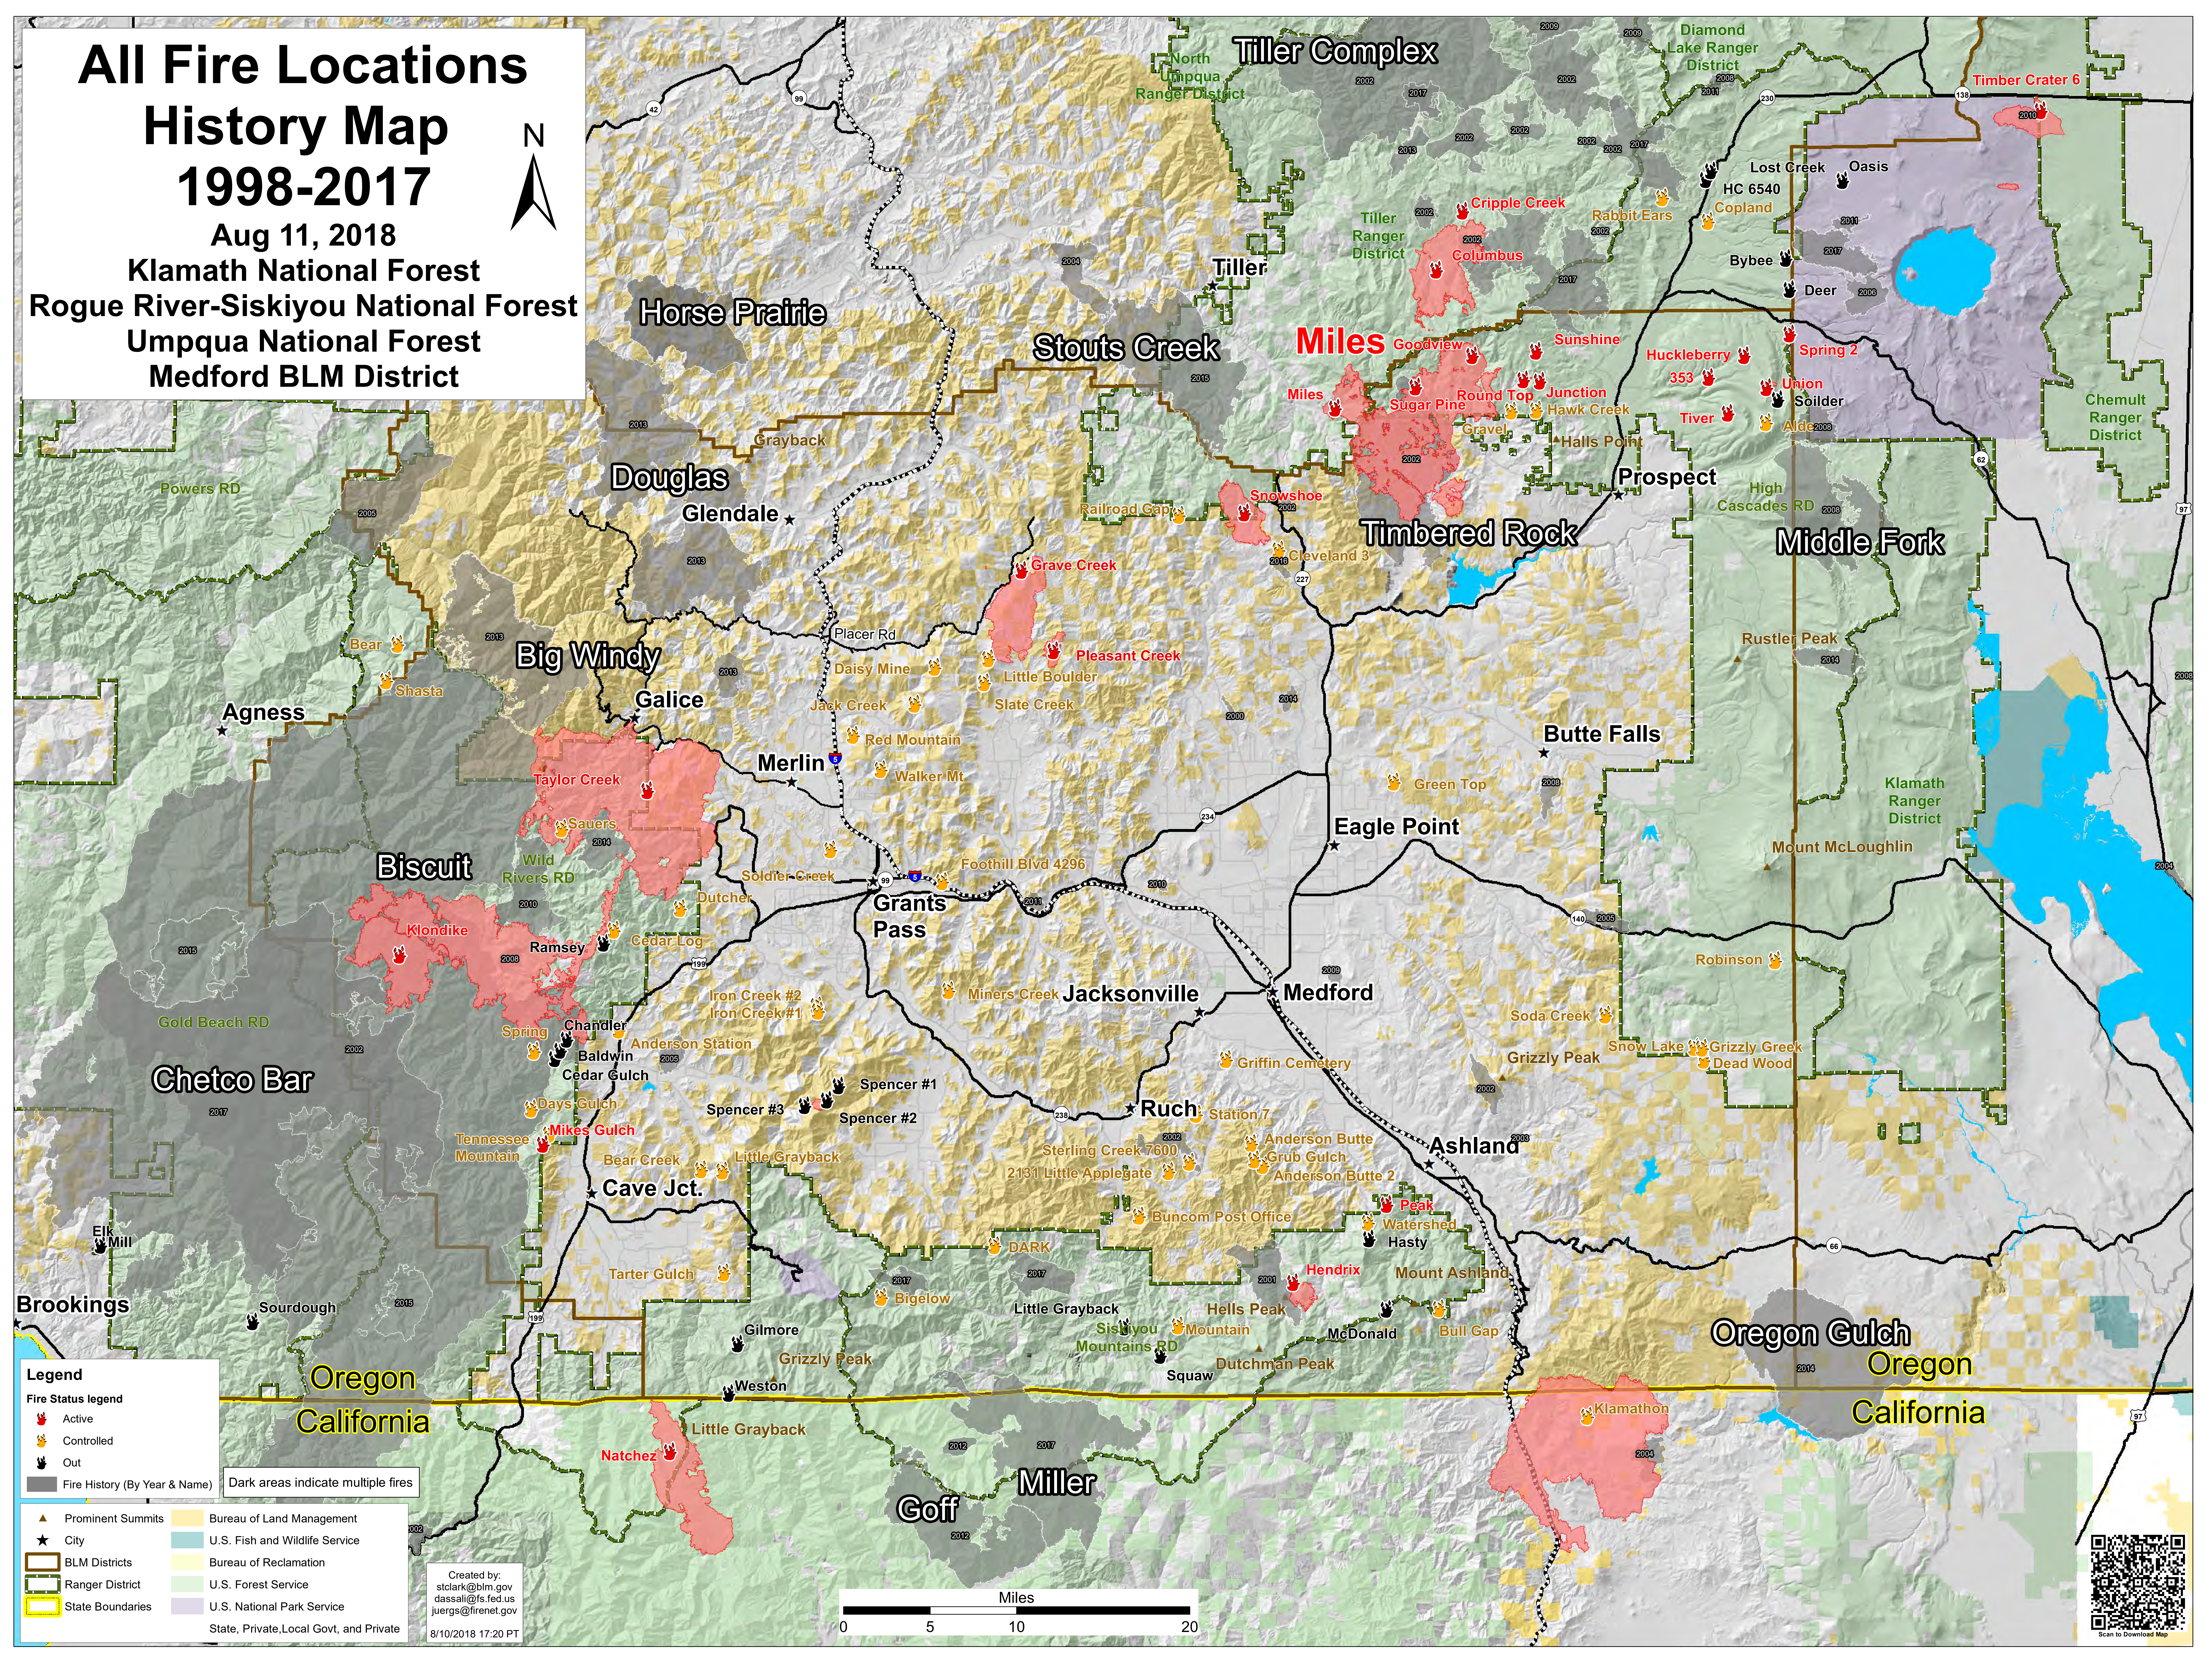

All Fire Locations History Map 1998-2017

Aug 11, 2018

Klamath National Forest
Rogue River-Siskiyou National Forest
Umpqua National Forest
Medford BLM District

Legend

Fire Status legend

- Active
- Controlled
- Out
- Fire History (By Year & Name) - Dark areas indicate multiple fires

Other Symbols

- Prominent Summits
- City
- BLM Districts
- Ranger District
- State Boundaries
- Bureau of Land Management
- U.S. Fish and Wildlife Service
- Bureau of Reclamation
- U.S. Forest Service
- U.S. National Park Service
- State, Private, Local Govt, and Private