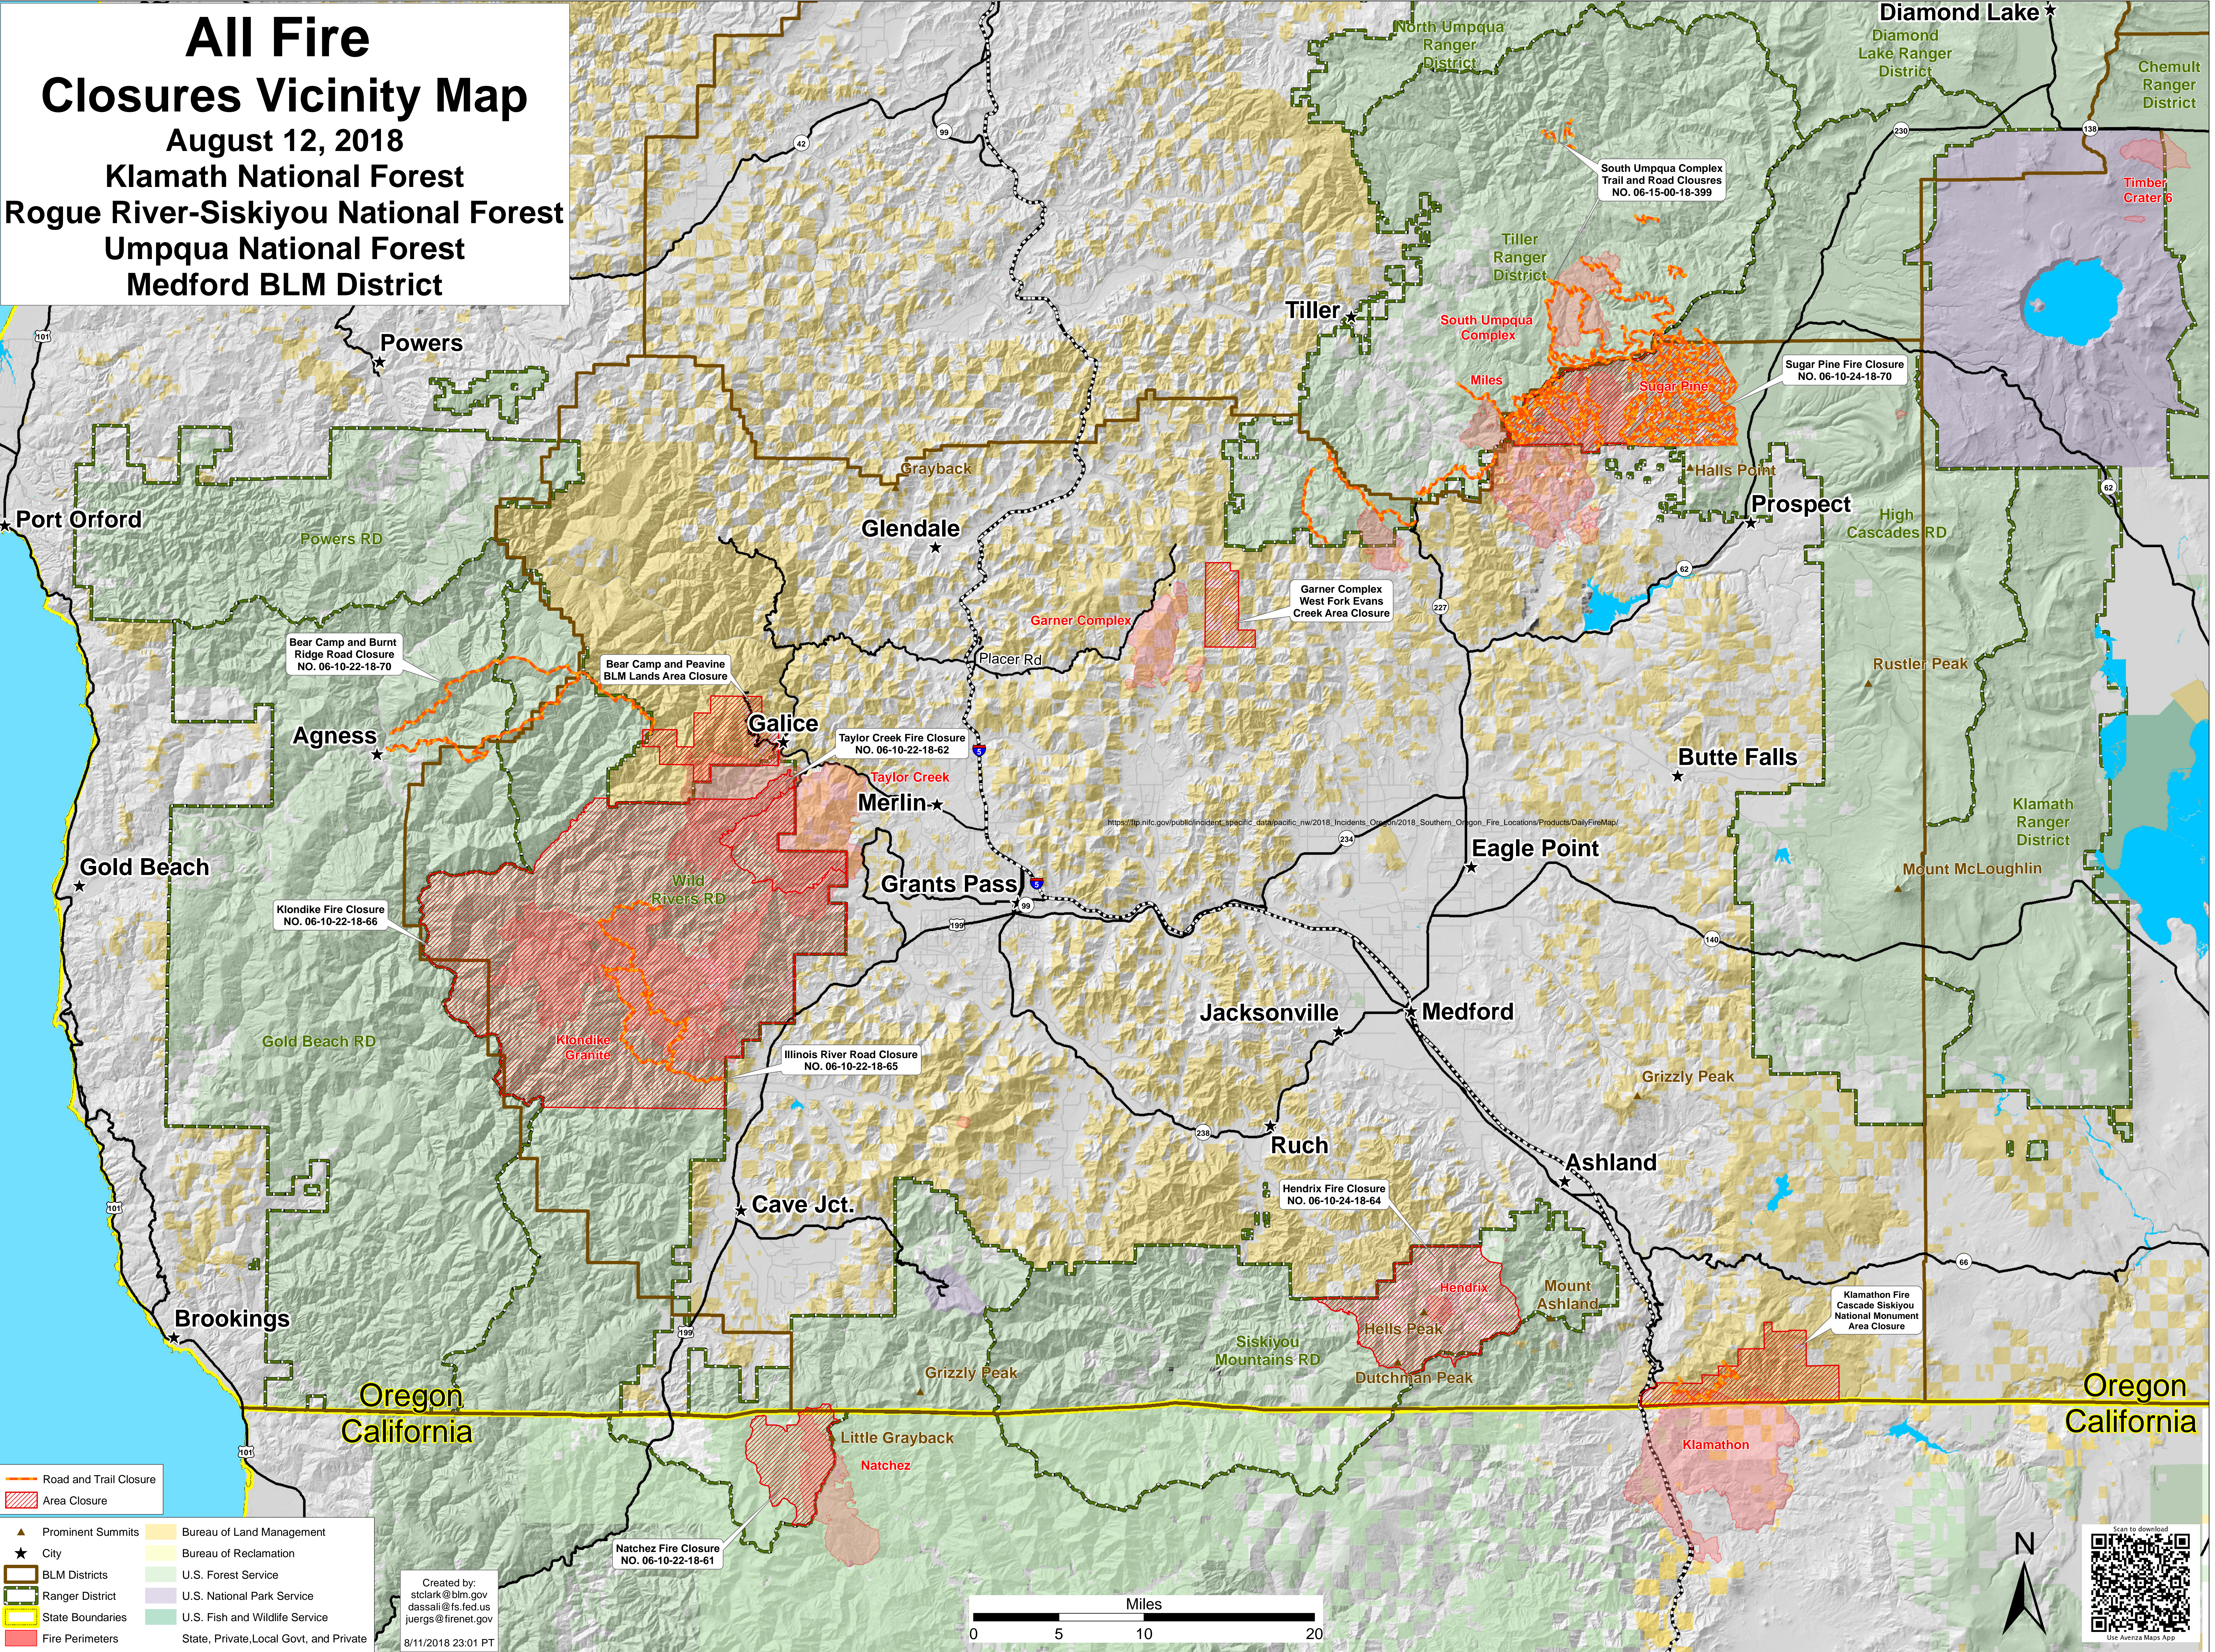

# All Fire Closures Vicinity Map

August 12, 2018

Klamath National Forest  
Rogue River-Siskiyou National Forest  
Umpqua National Forest  
Medford BLM District

**Legend**

- Road and Trail Closure
- Area Closure
- Prominent Summits
- City
- BLM Districts
- Ranger District
- State Boundaries
- Fire Perimeters
- Bureau of Land Management
- Bureau of Reclamation
- U.S. Forest Service
- U.S. National Park Service
- U.S. Fish and Wildlife Service
- State, Private, Local Govt, and Private