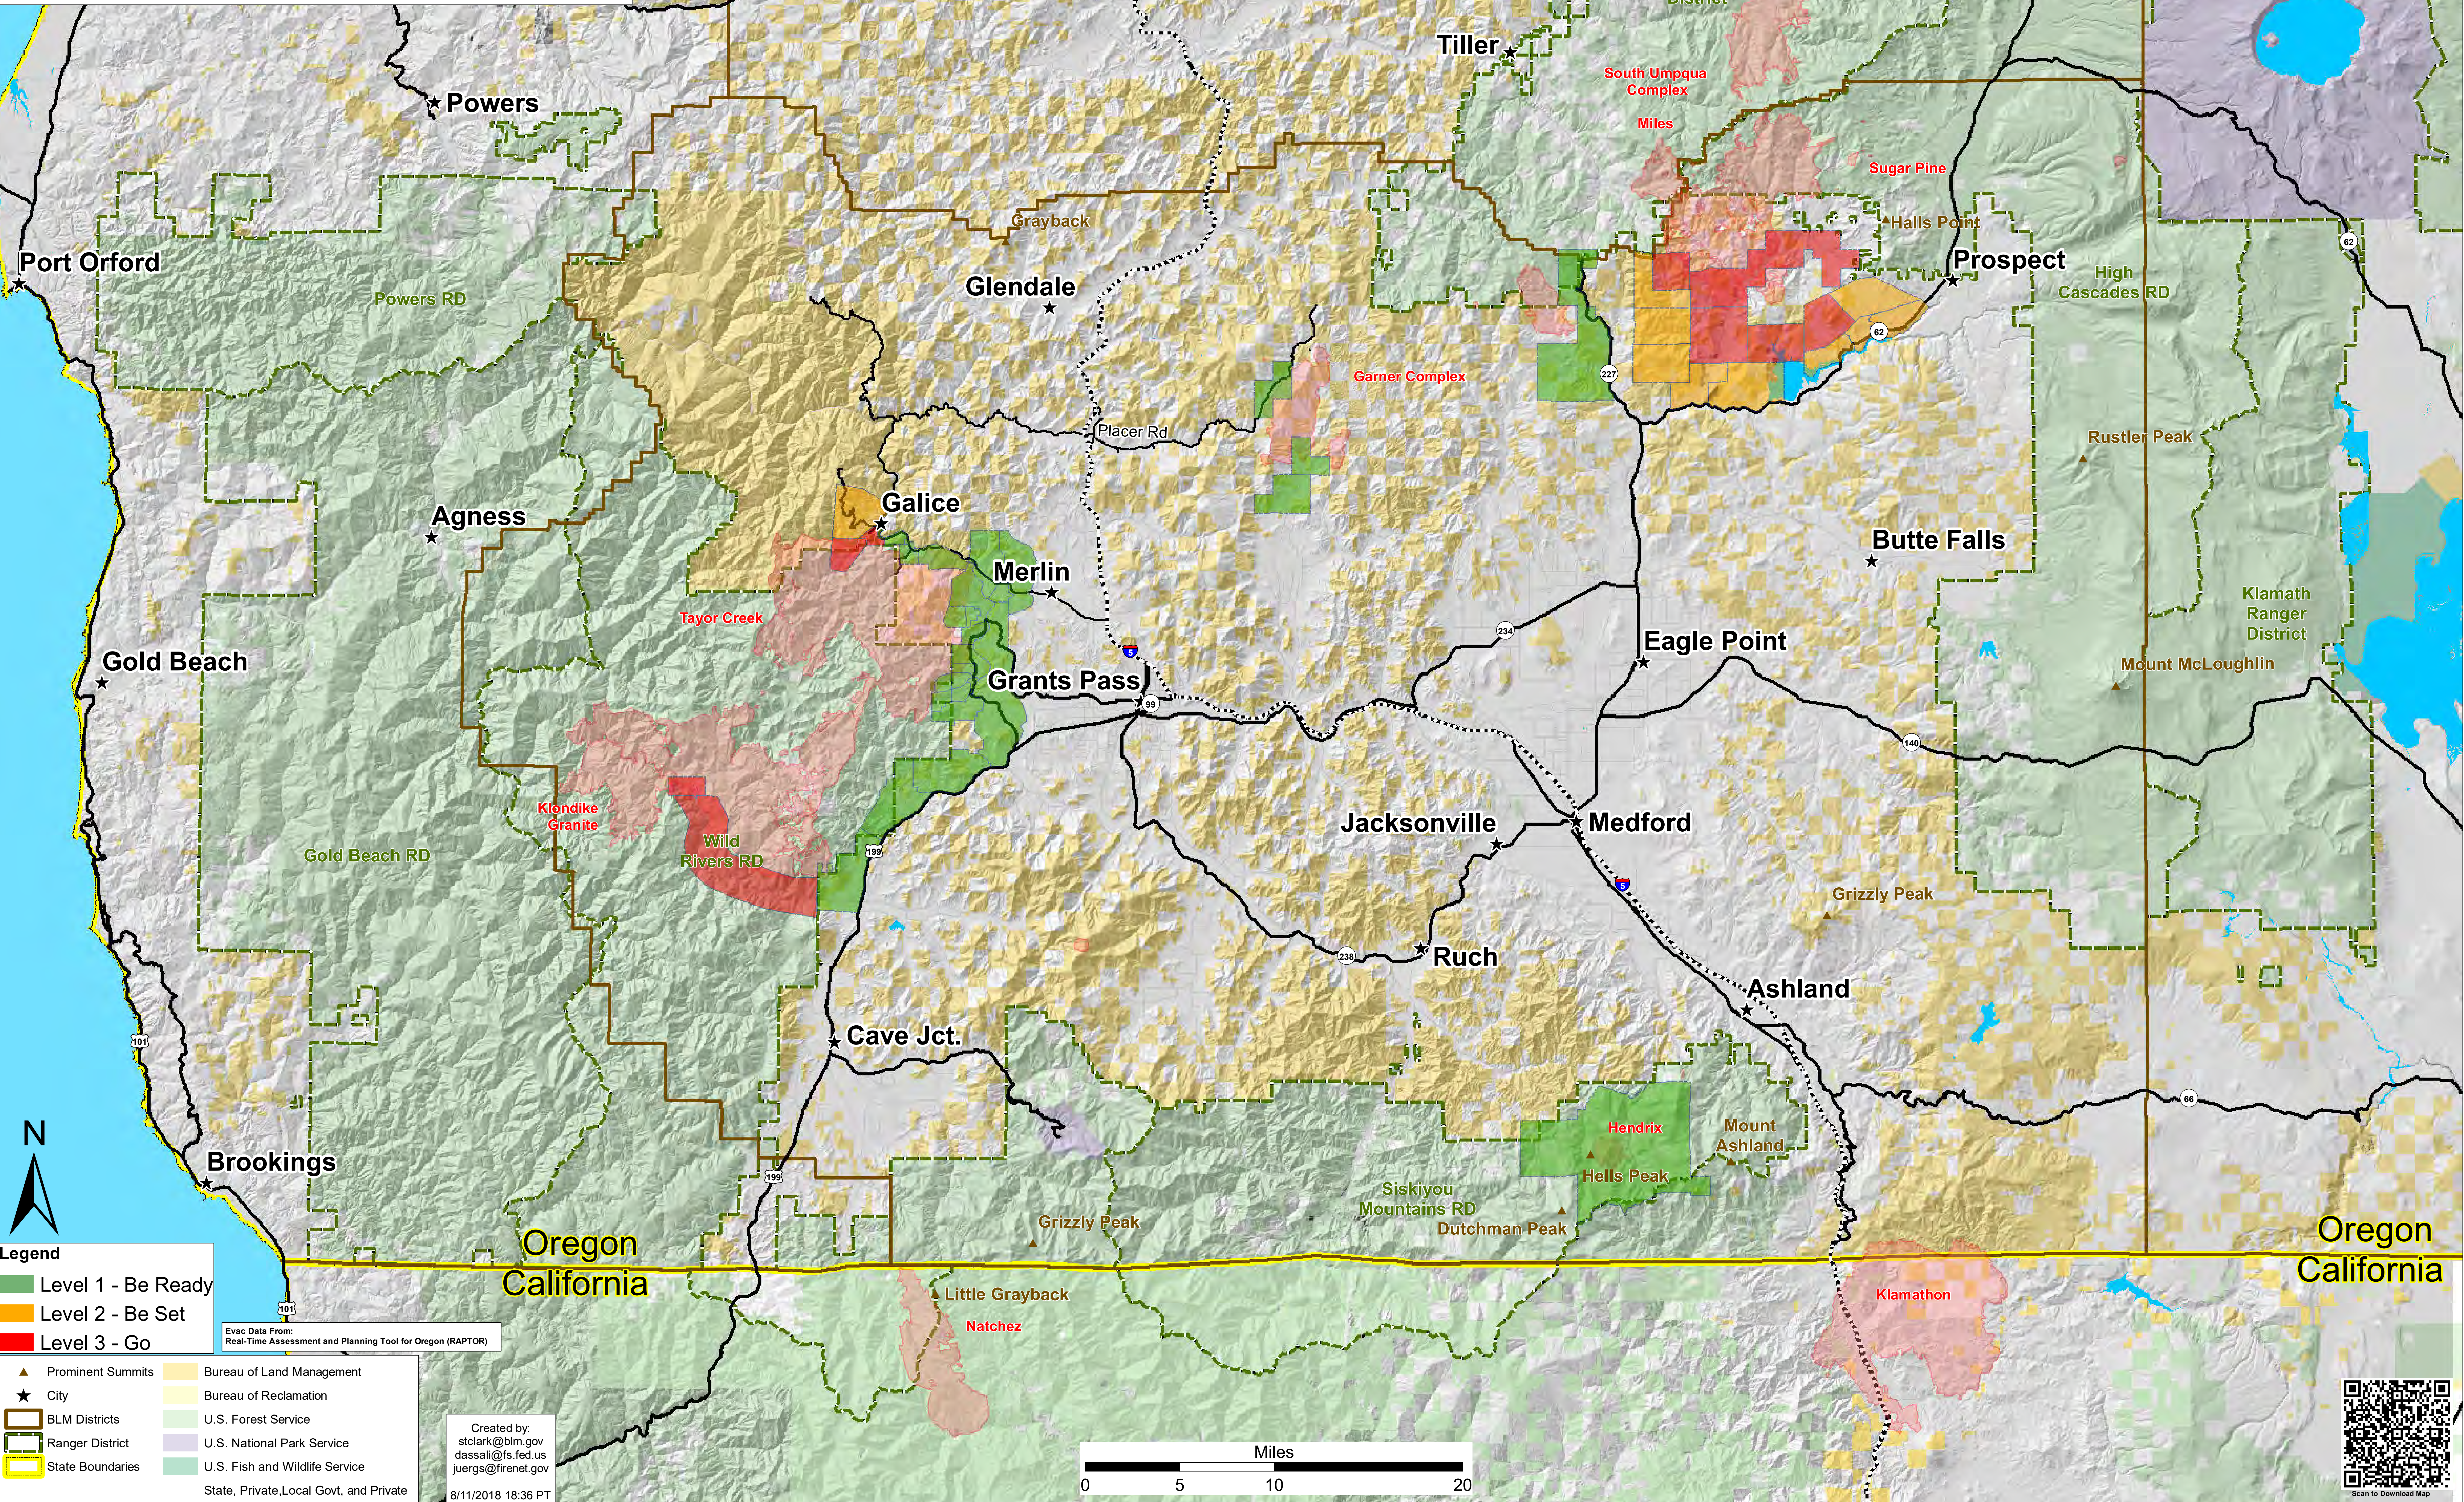

# Southern Oregon Fire Evacuation Map

Aug 12, 2018

Klamath National Forest  
Rogue River-Siskiyou National Forest  
Umpqua National Forest  
Medford BLM District

- Legend**
- Level 1 - Be Ready
  - Level 2 - Be Set
  - Level 3 - Go

- Prominent Summits
- City
- BLM Districts
- Ranger District
- State Boundaries
- Bureau of Land Management
- Bureau of Reclamation
- U.S. Forest Service
- U.S. National Park Service
- U.S. Fish and Wildlife Service
- State, Private, Local Govt, and Private