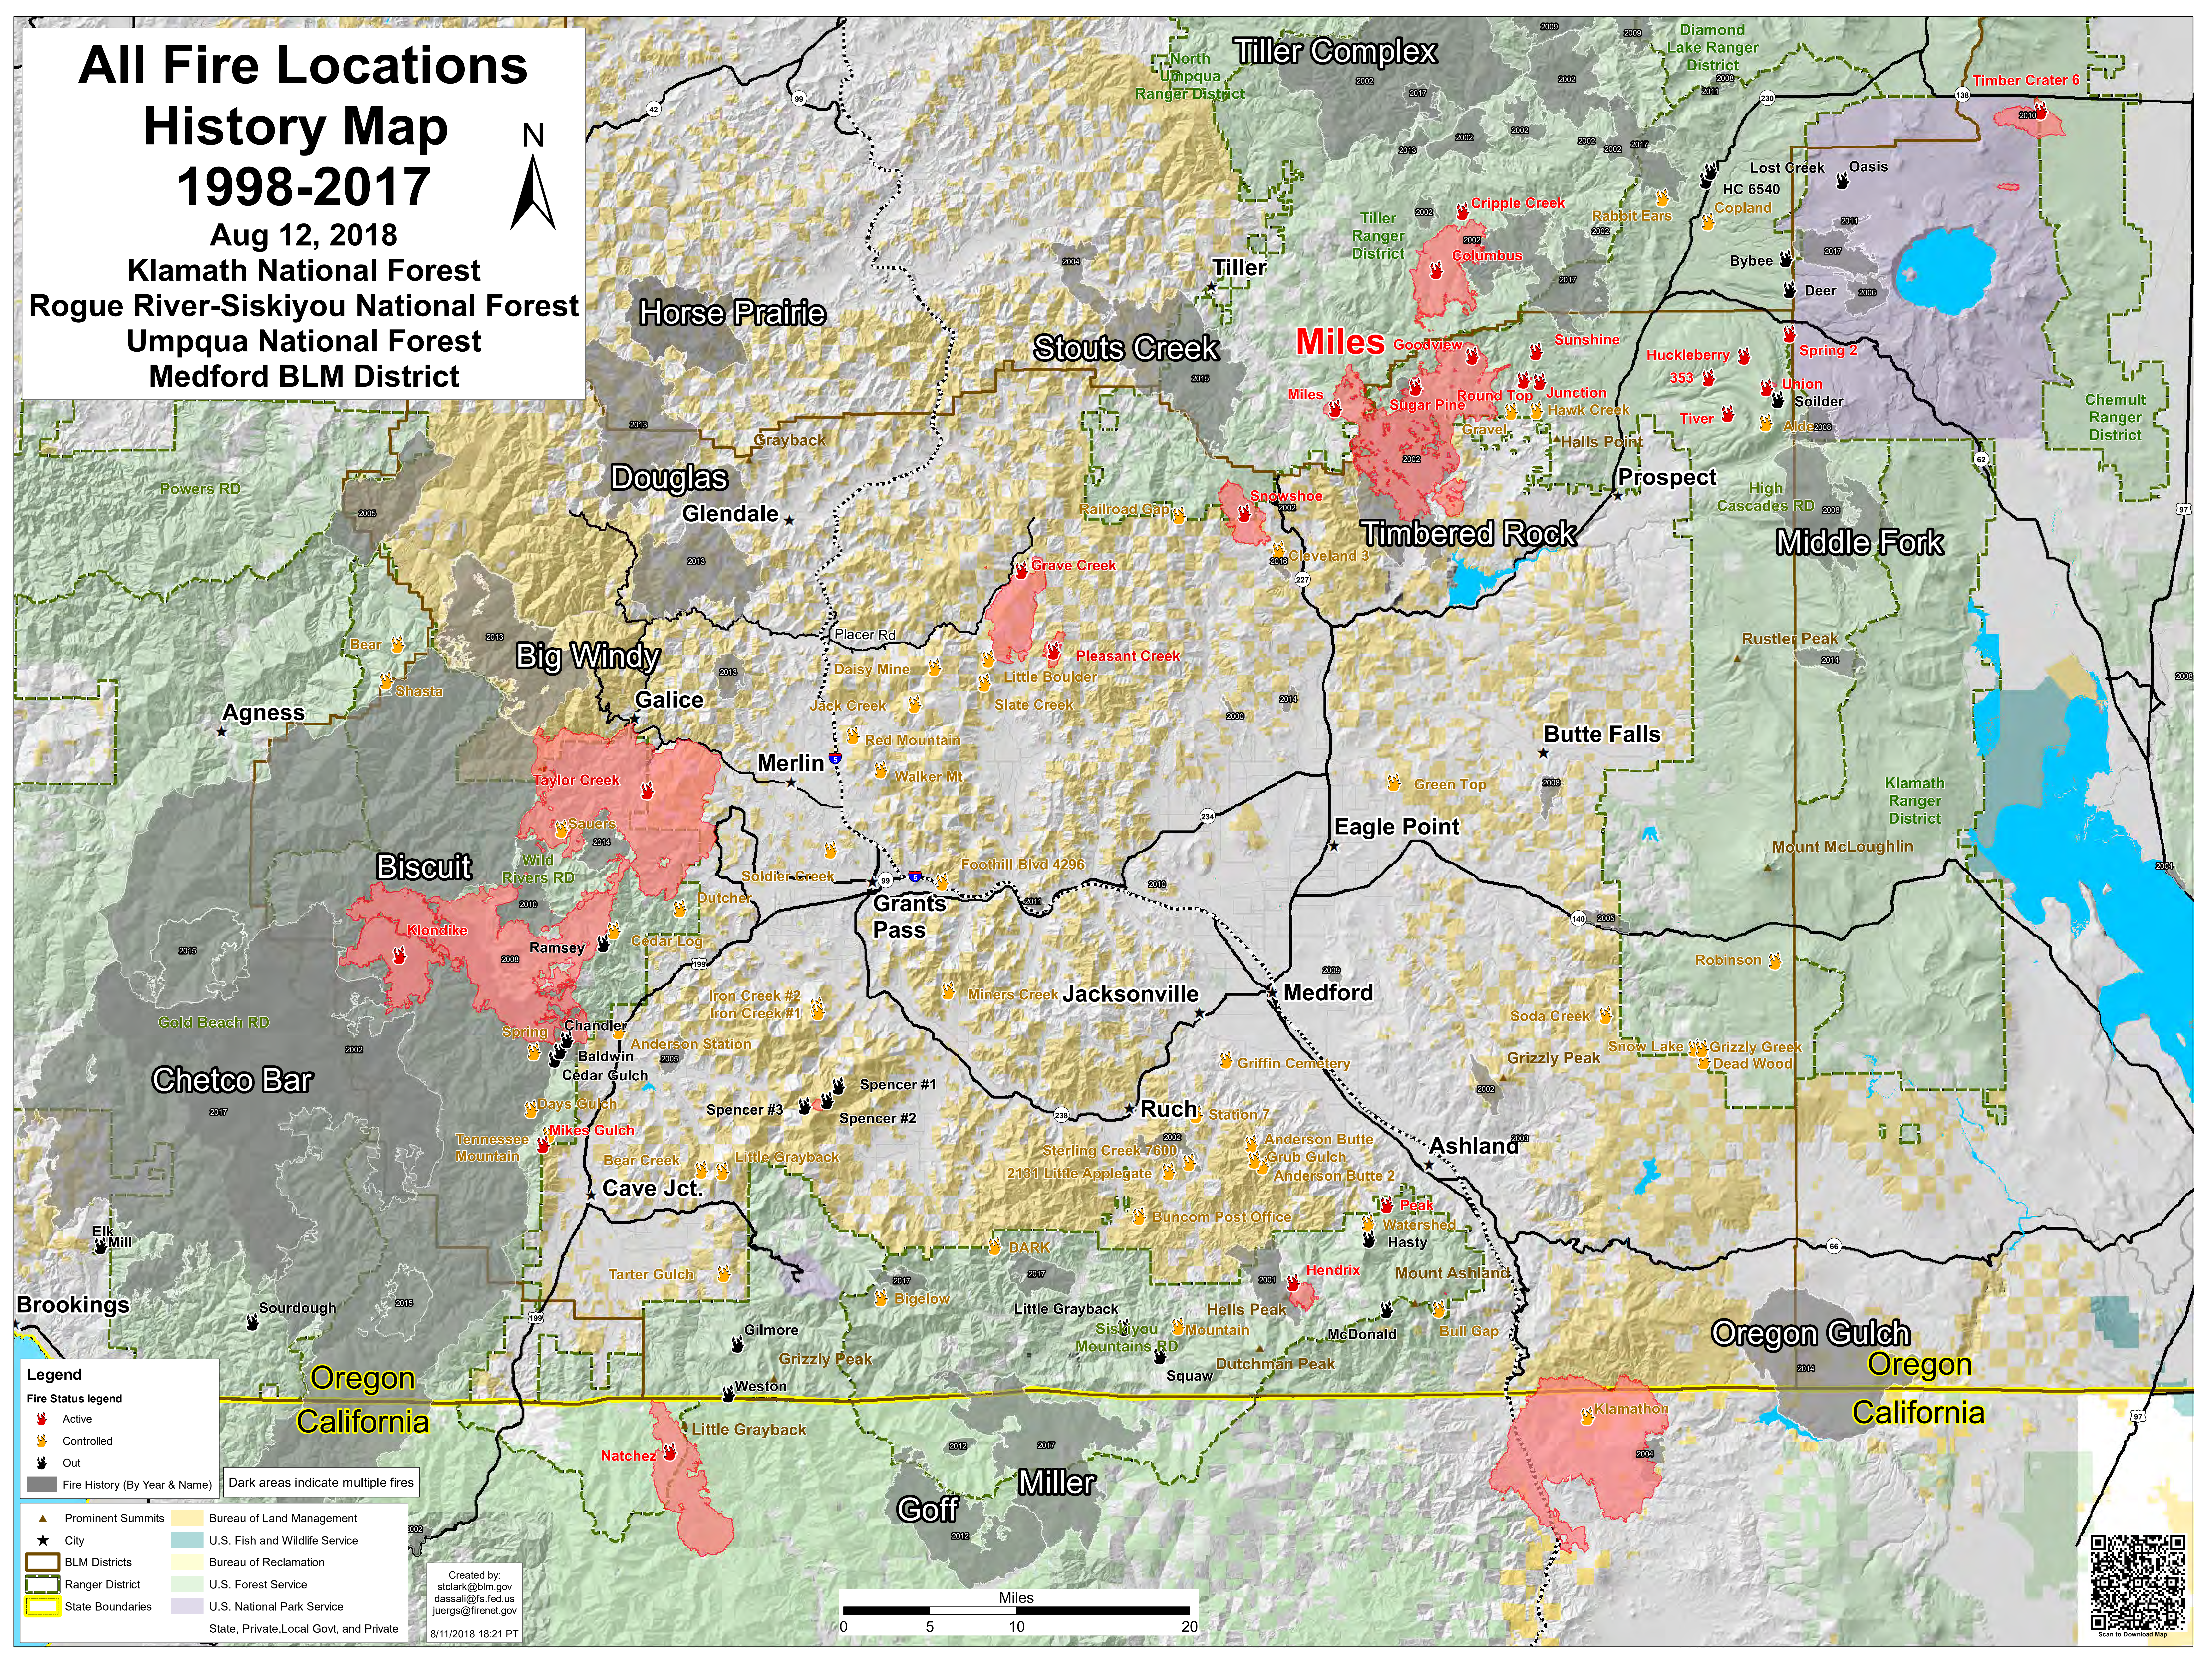

# All Fire Locations History Map 1998-2017

Aug 12, 2018

Klamath National Forest  
 Rogue River-Siskiyou National Forest  
 Umpqua National Forest  
 Medford BLM District

**Legend**

**Fire Status legend**

- Active
- Controlled
- Out
- Fire History (By Year & Name)

Dark areas indicate multiple fires

- Prominent Summits
- City
- BLM Districts
- Ranger District
- State Boundaries
- Bureau of Land Management
- U.S. Fish and Wildlife Service
- Bureau of Reclamation
- U.S. Forest Service
- U.S. National Park Service
- State, Private, Local Govt, and Private