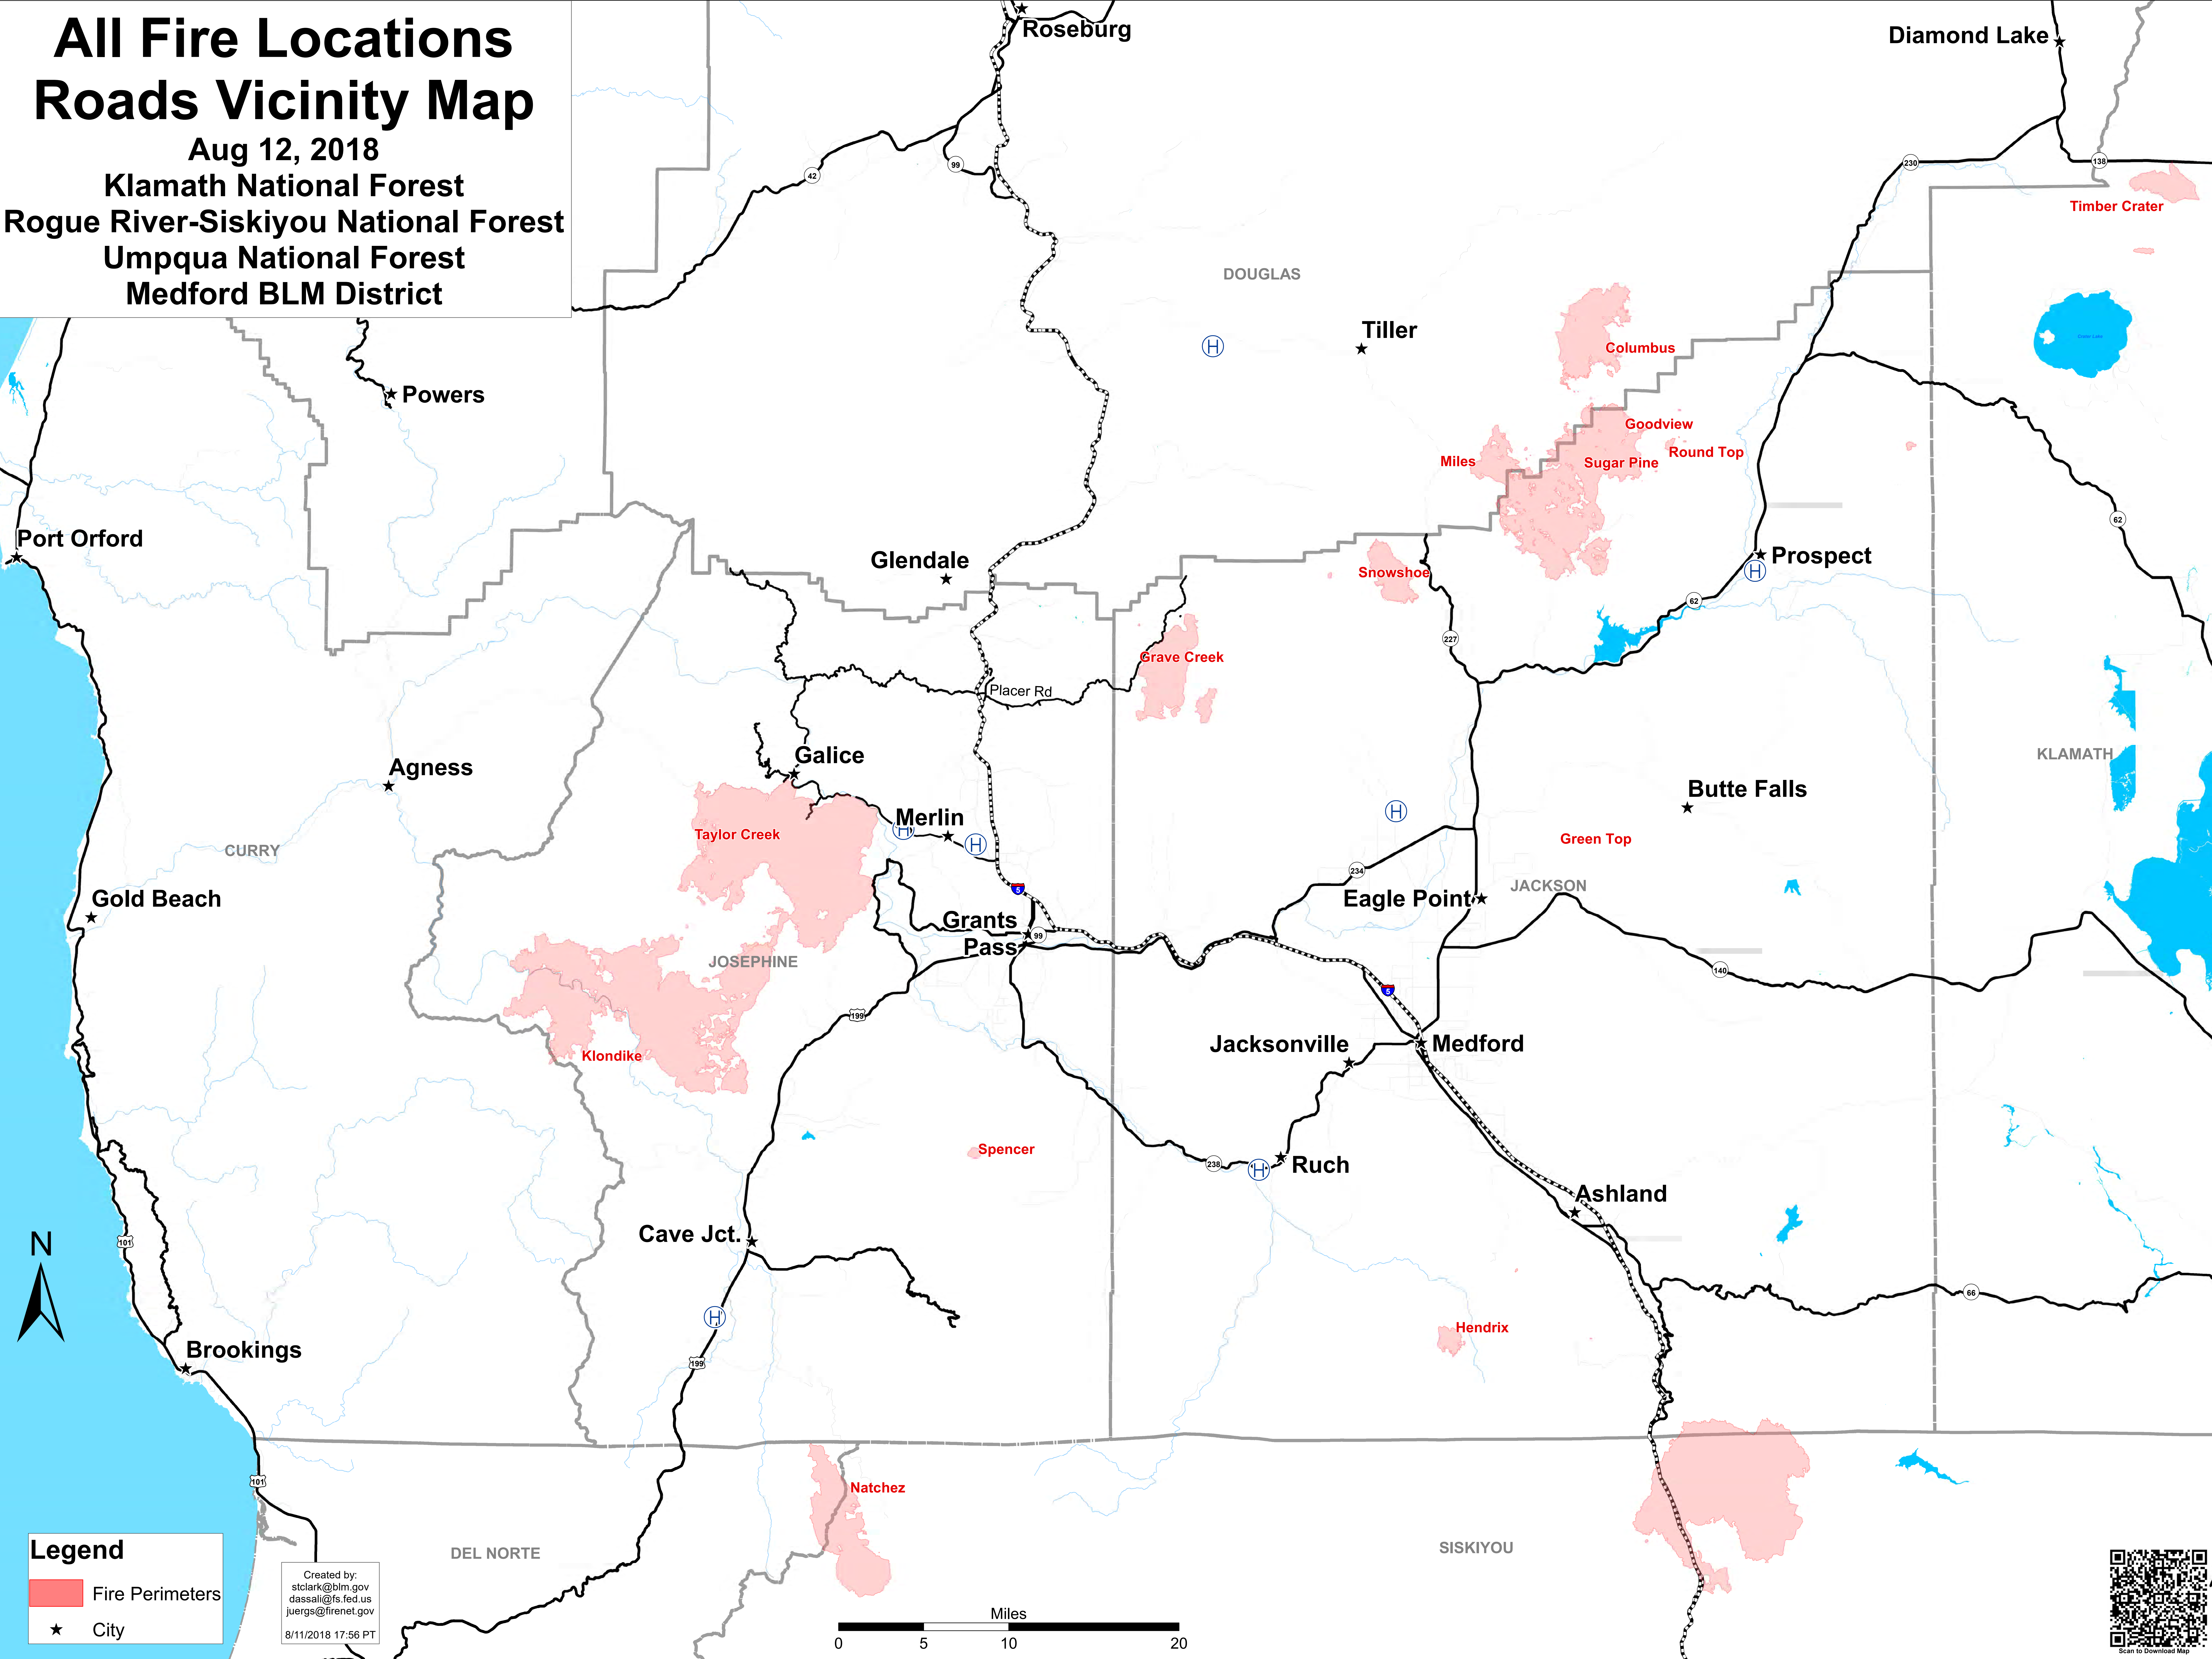

All Fire Locations Roads Vicinity Map

Aug 12, 2018

Klamath National Forest
Rogue River-Siskiyou National Forest
Umpqua National Forest
Medford BLM District

Legend

- Fire Perimeters
- ★ City

Created by:
stclark@blm.gov
dassali@fs.fed.us
juergs@firenet.gov
8/11/2018 17:56 PT