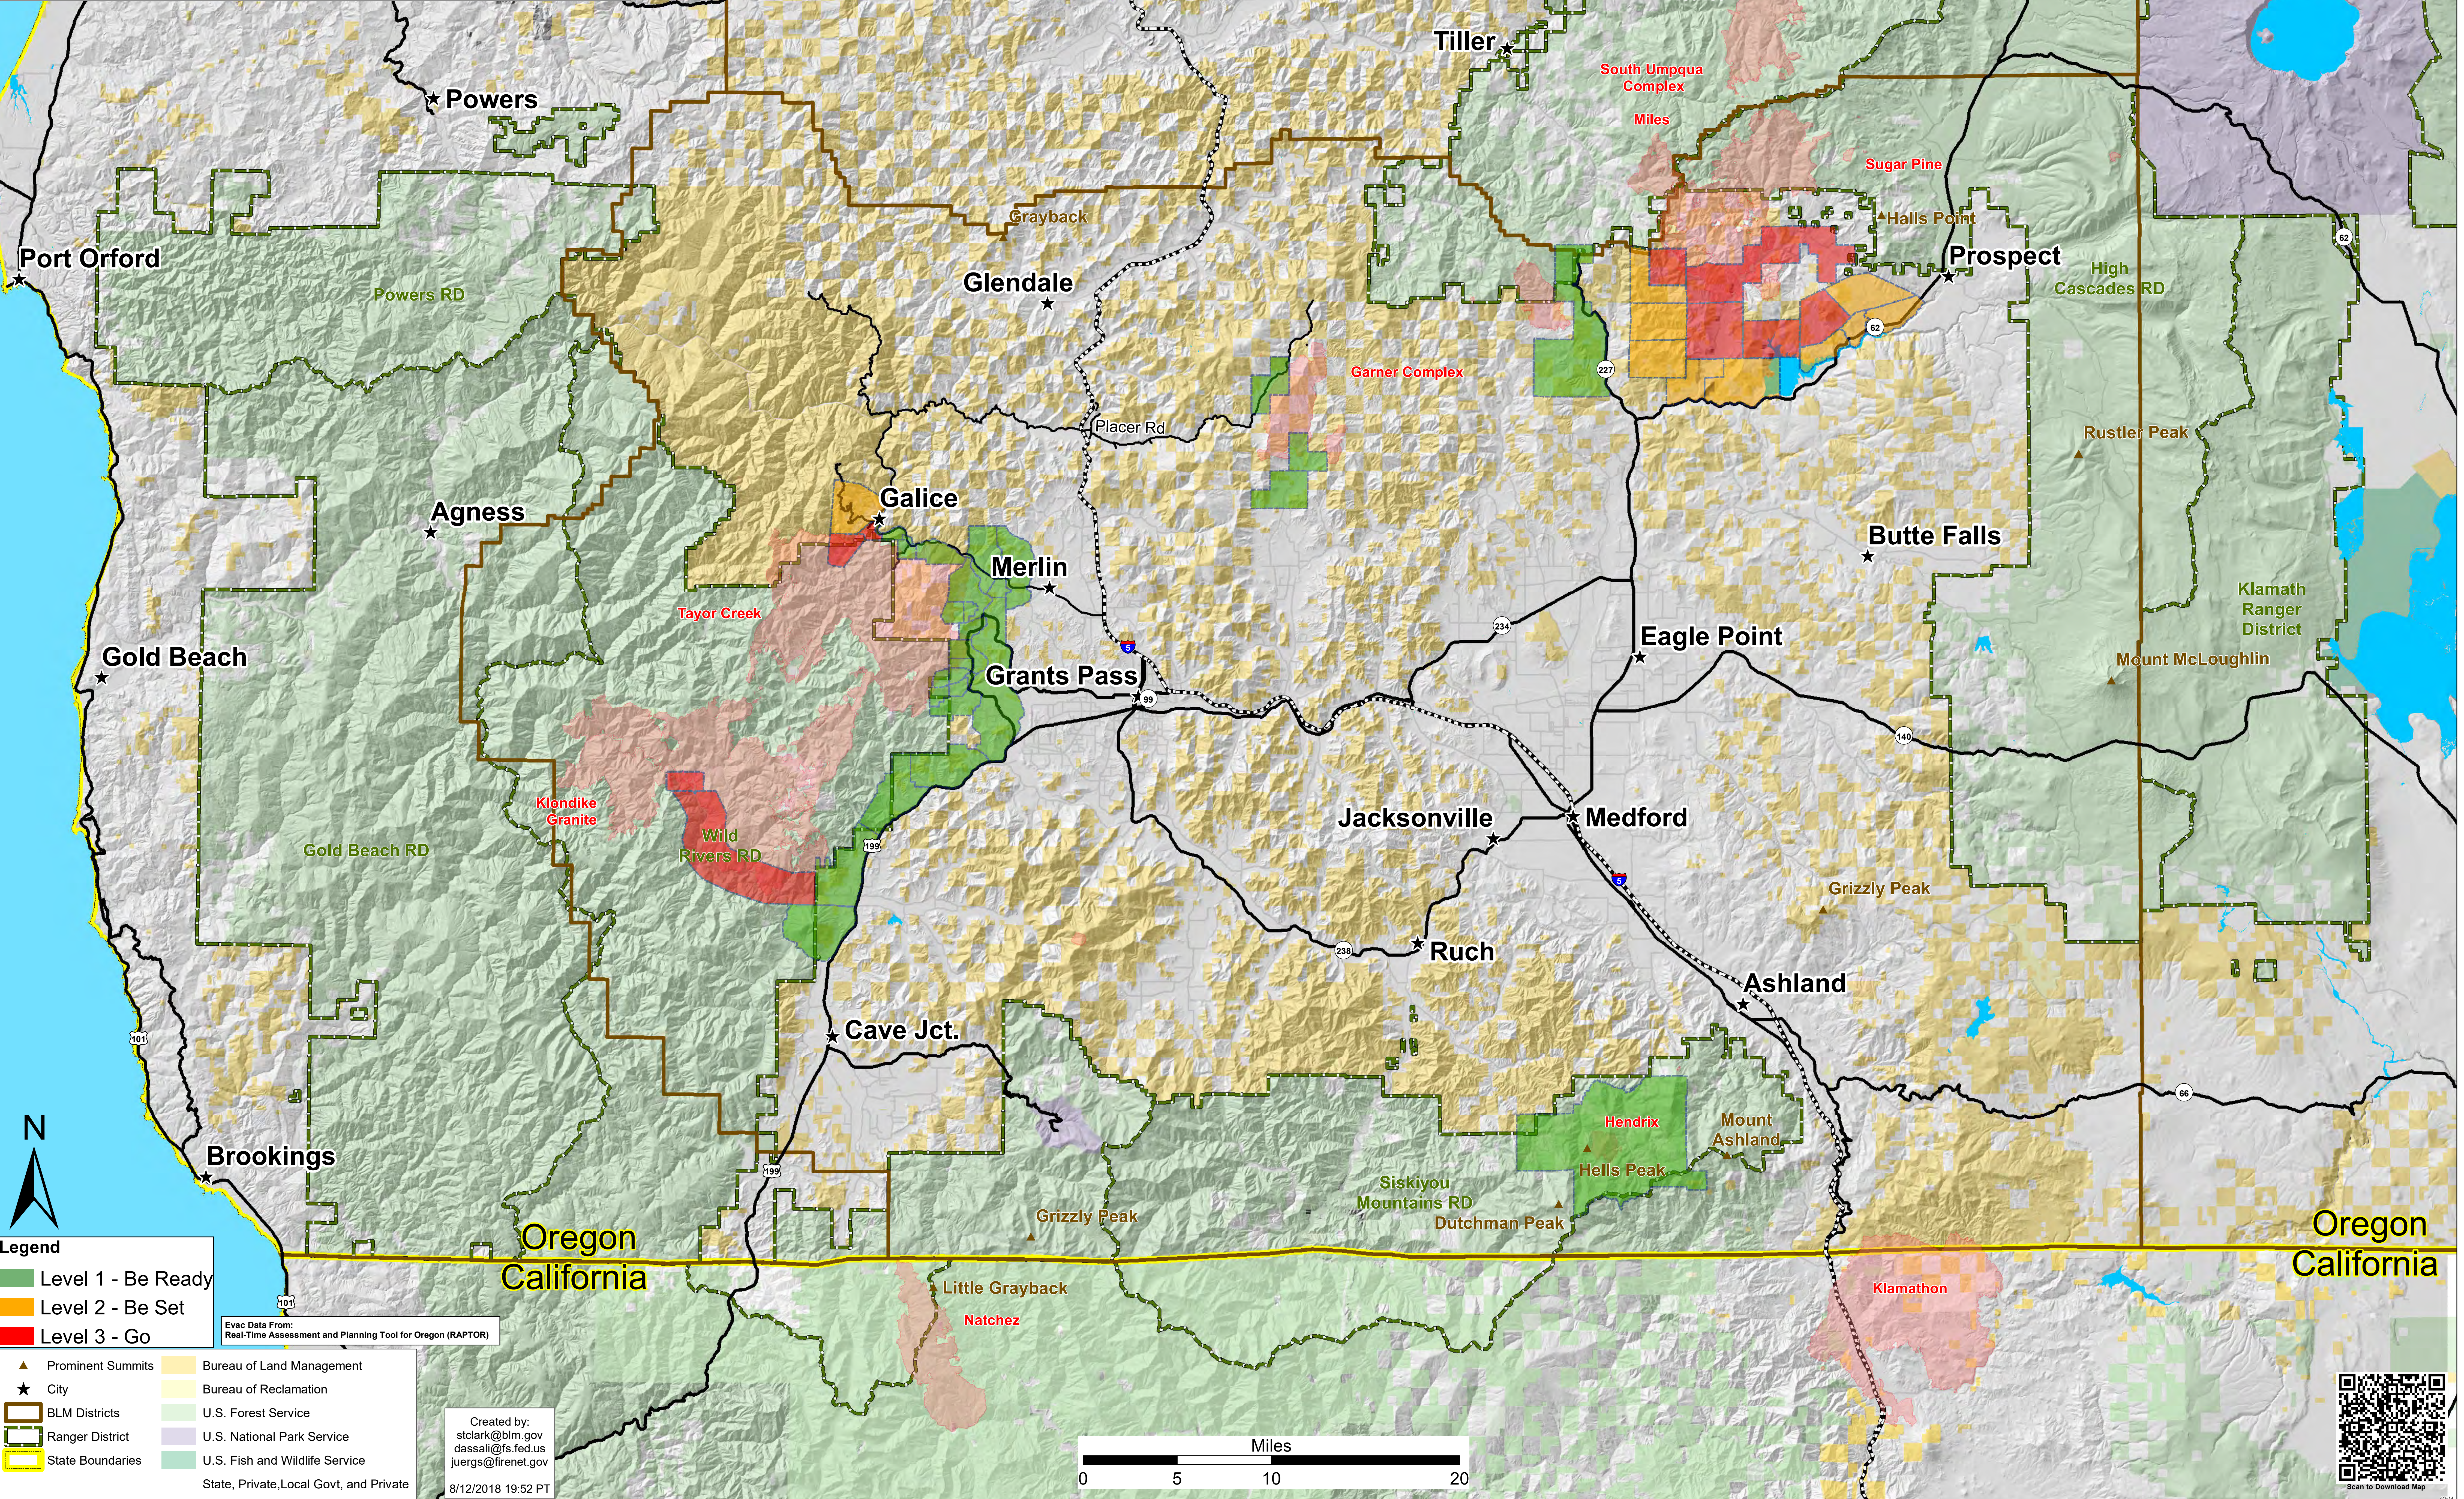

# Southern Oregon Fire Evacuation Map

Aug 13, 2018

Klamath National Forest  
Rogue River-Siskiyou National Forest  
Umpqua National Forest  
Medford BLM District

- Legend**
- Level 1 - Be Ready
  - Level 2 - Be Set
  - Level 3 - Go

- Prominent Summits
- City
- BLM Districts
- Ranger District
- State Boundaries
- Bureau of Land Management
- Bureau of Reclamation
- U.S. Forest Service
- U.S. National Park Service
- U.S. Fish and Wildlife Service
- State, Private, Local Govt, and Private