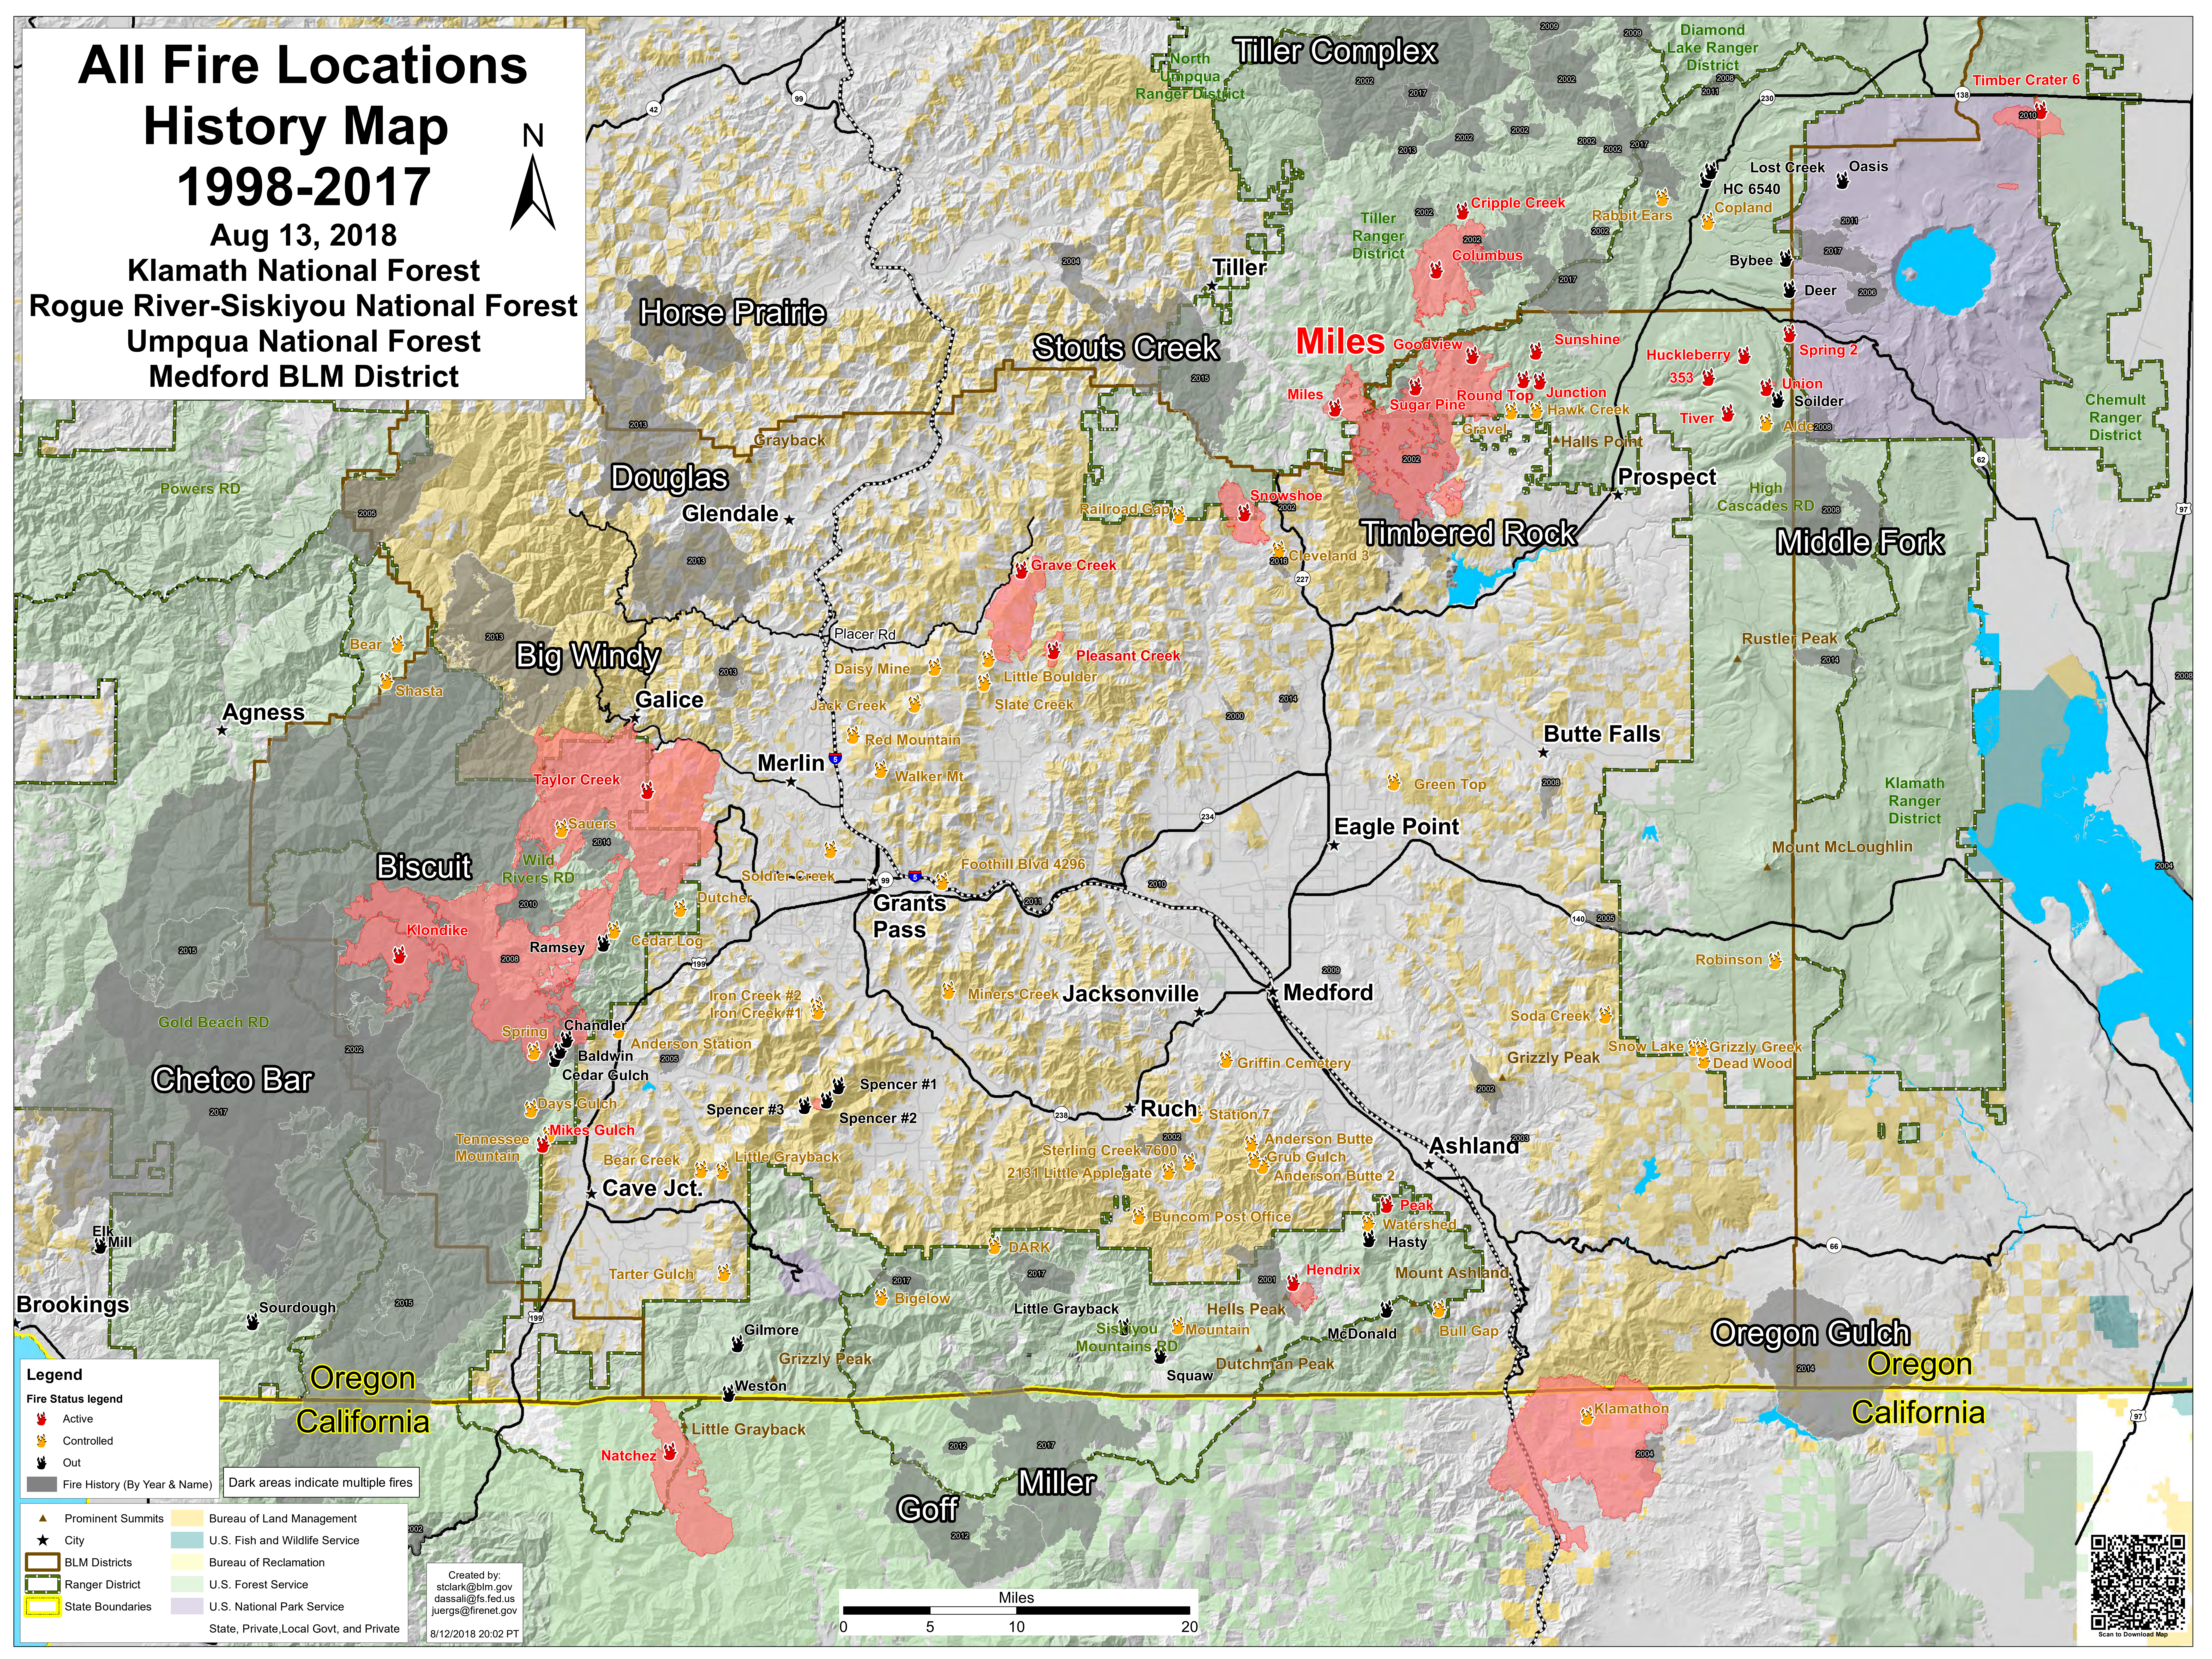

# All Fire Locations History Map 1998-2017

Aug 13, 2018

Klamath National Forest  
 Rogue River-Siskiyou National Forest  
 Umpqua National Forest  
 Medford BLM District

**Legend**

**Fire Status legend**

- Active
- Controlled
- Out
- Fire History (By Year & Name) Dark areas indicate multiple fires

- Prominent Summits
- City
- BLM Districts
- Ranger District
- State Boundaries
- Bureau of Land Management
- U.S. Fish and Wildlife Service
- Bureau of Reclamation
- U.S. Forest Service
- U.S. National Park Service
- State, Private, Local Govt, and Private