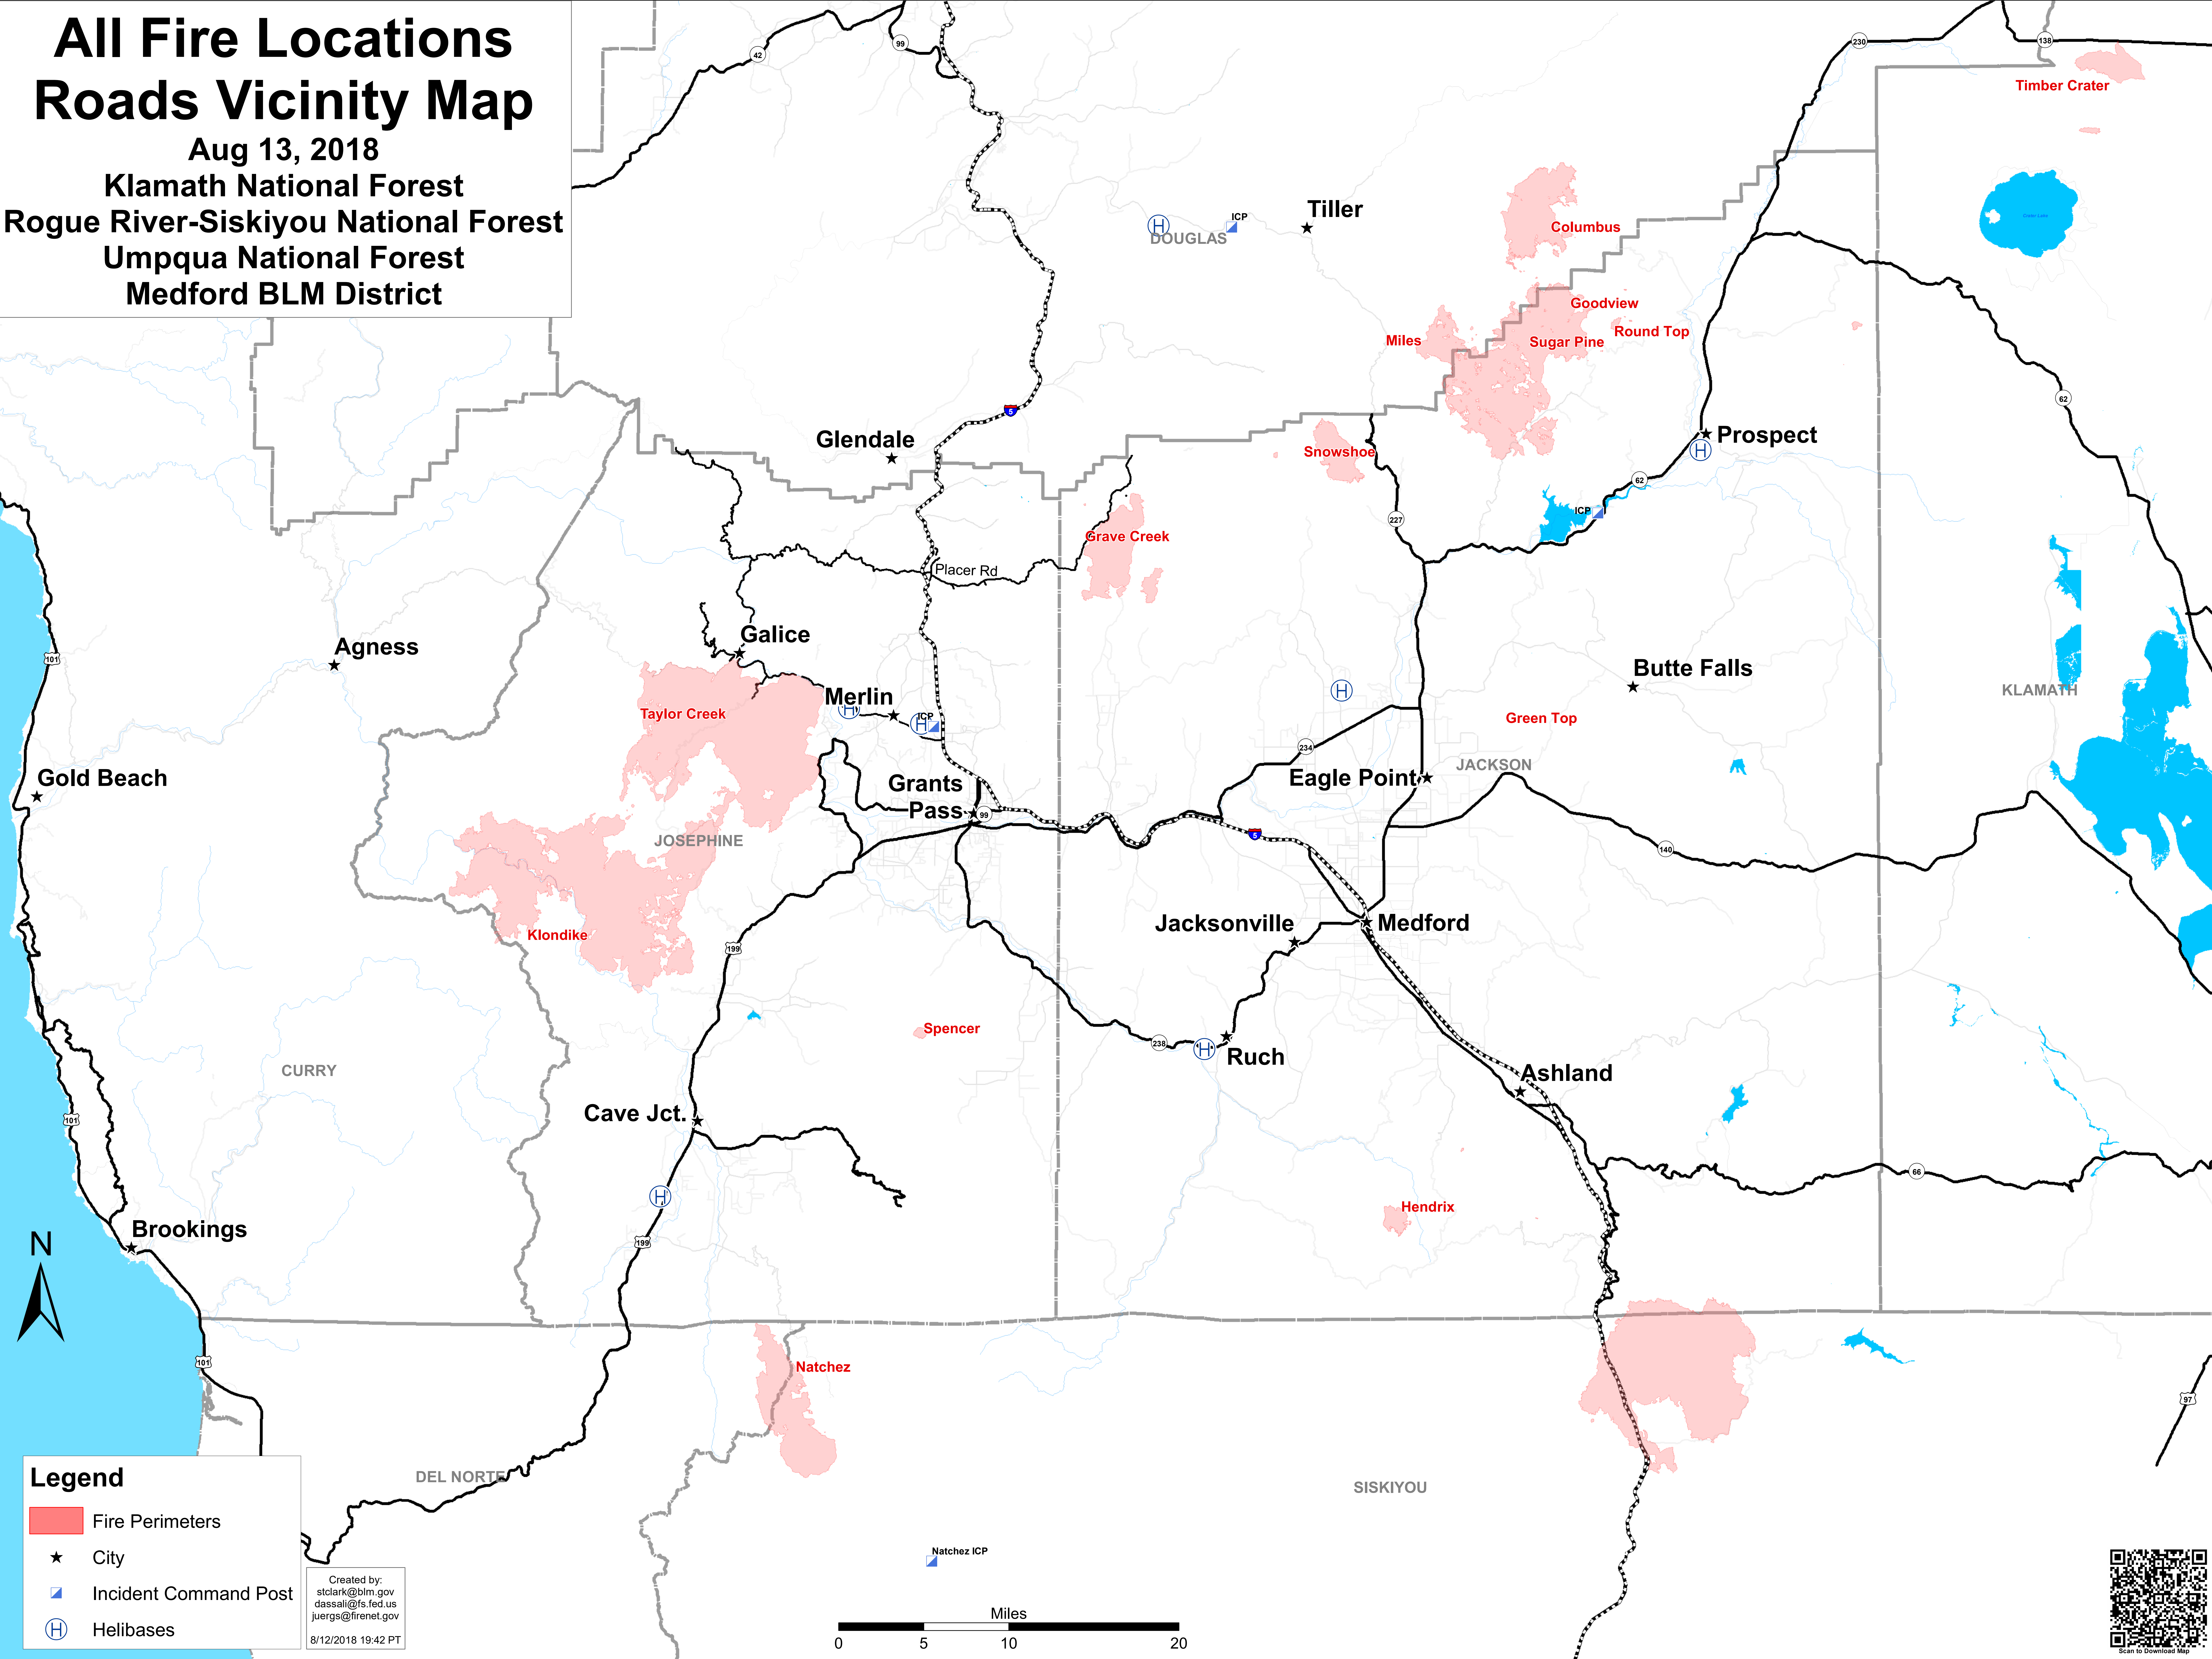

All Fire Locations Roads Vicinity Map

Aug 13, 2018

Klamath National Forest
Rogue River-Siskiyou National Forest
Umpqua National Forest
Medford BLM District

Legend

- Fire Perimeters
- City
- Incident Command Post
- Helibases