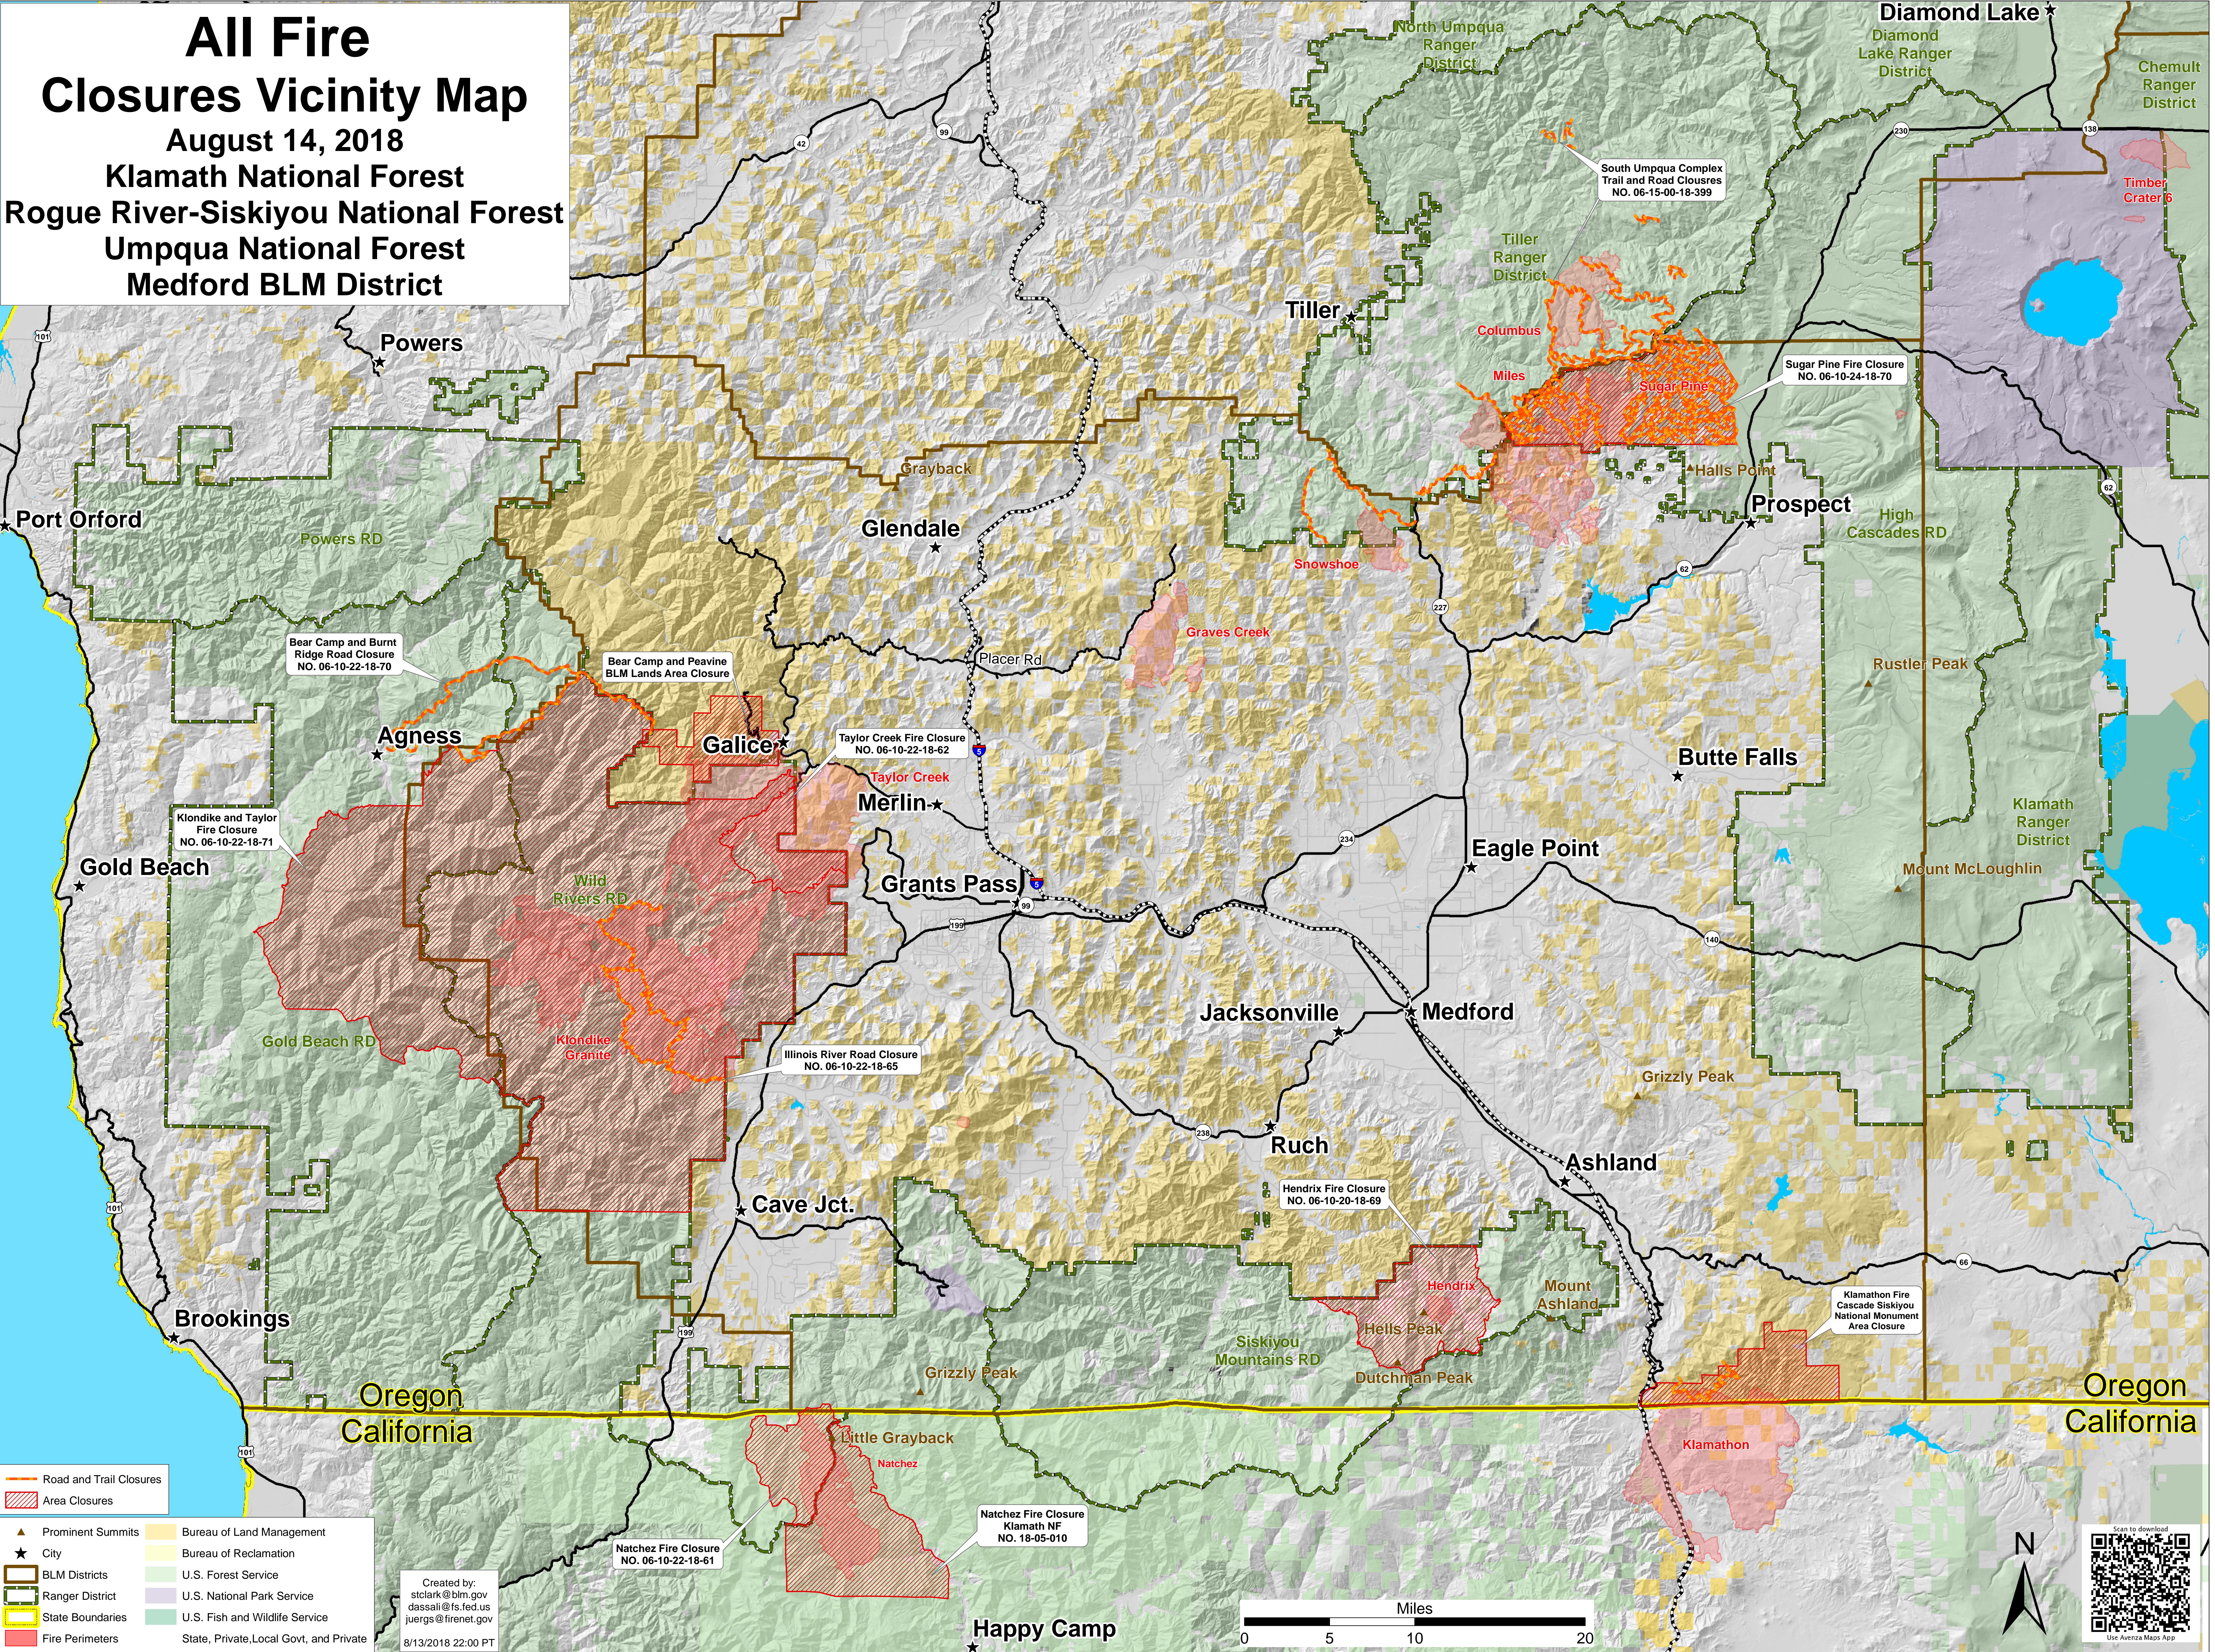

# All Fire Closures Vicinity Map

August 14, 2018

Klamath National Forest  
Rogue River-Siskiyou National Forest  
Umpqua National Forest  
Medford BLM District

Legend:

- Road and Trail Closures
- Area Closures
- Prominent Summits
- City
- BLM Districts
- Ranger District
- State Boundaries
- Fire Perimeters
- Bureau of Land Management
- Bureau of Reclamation
- U.S. Forest Service
- U.S. National Park Service
- U.S. Fish and Wildlife Service
- State, Private, Local Govt, and Private