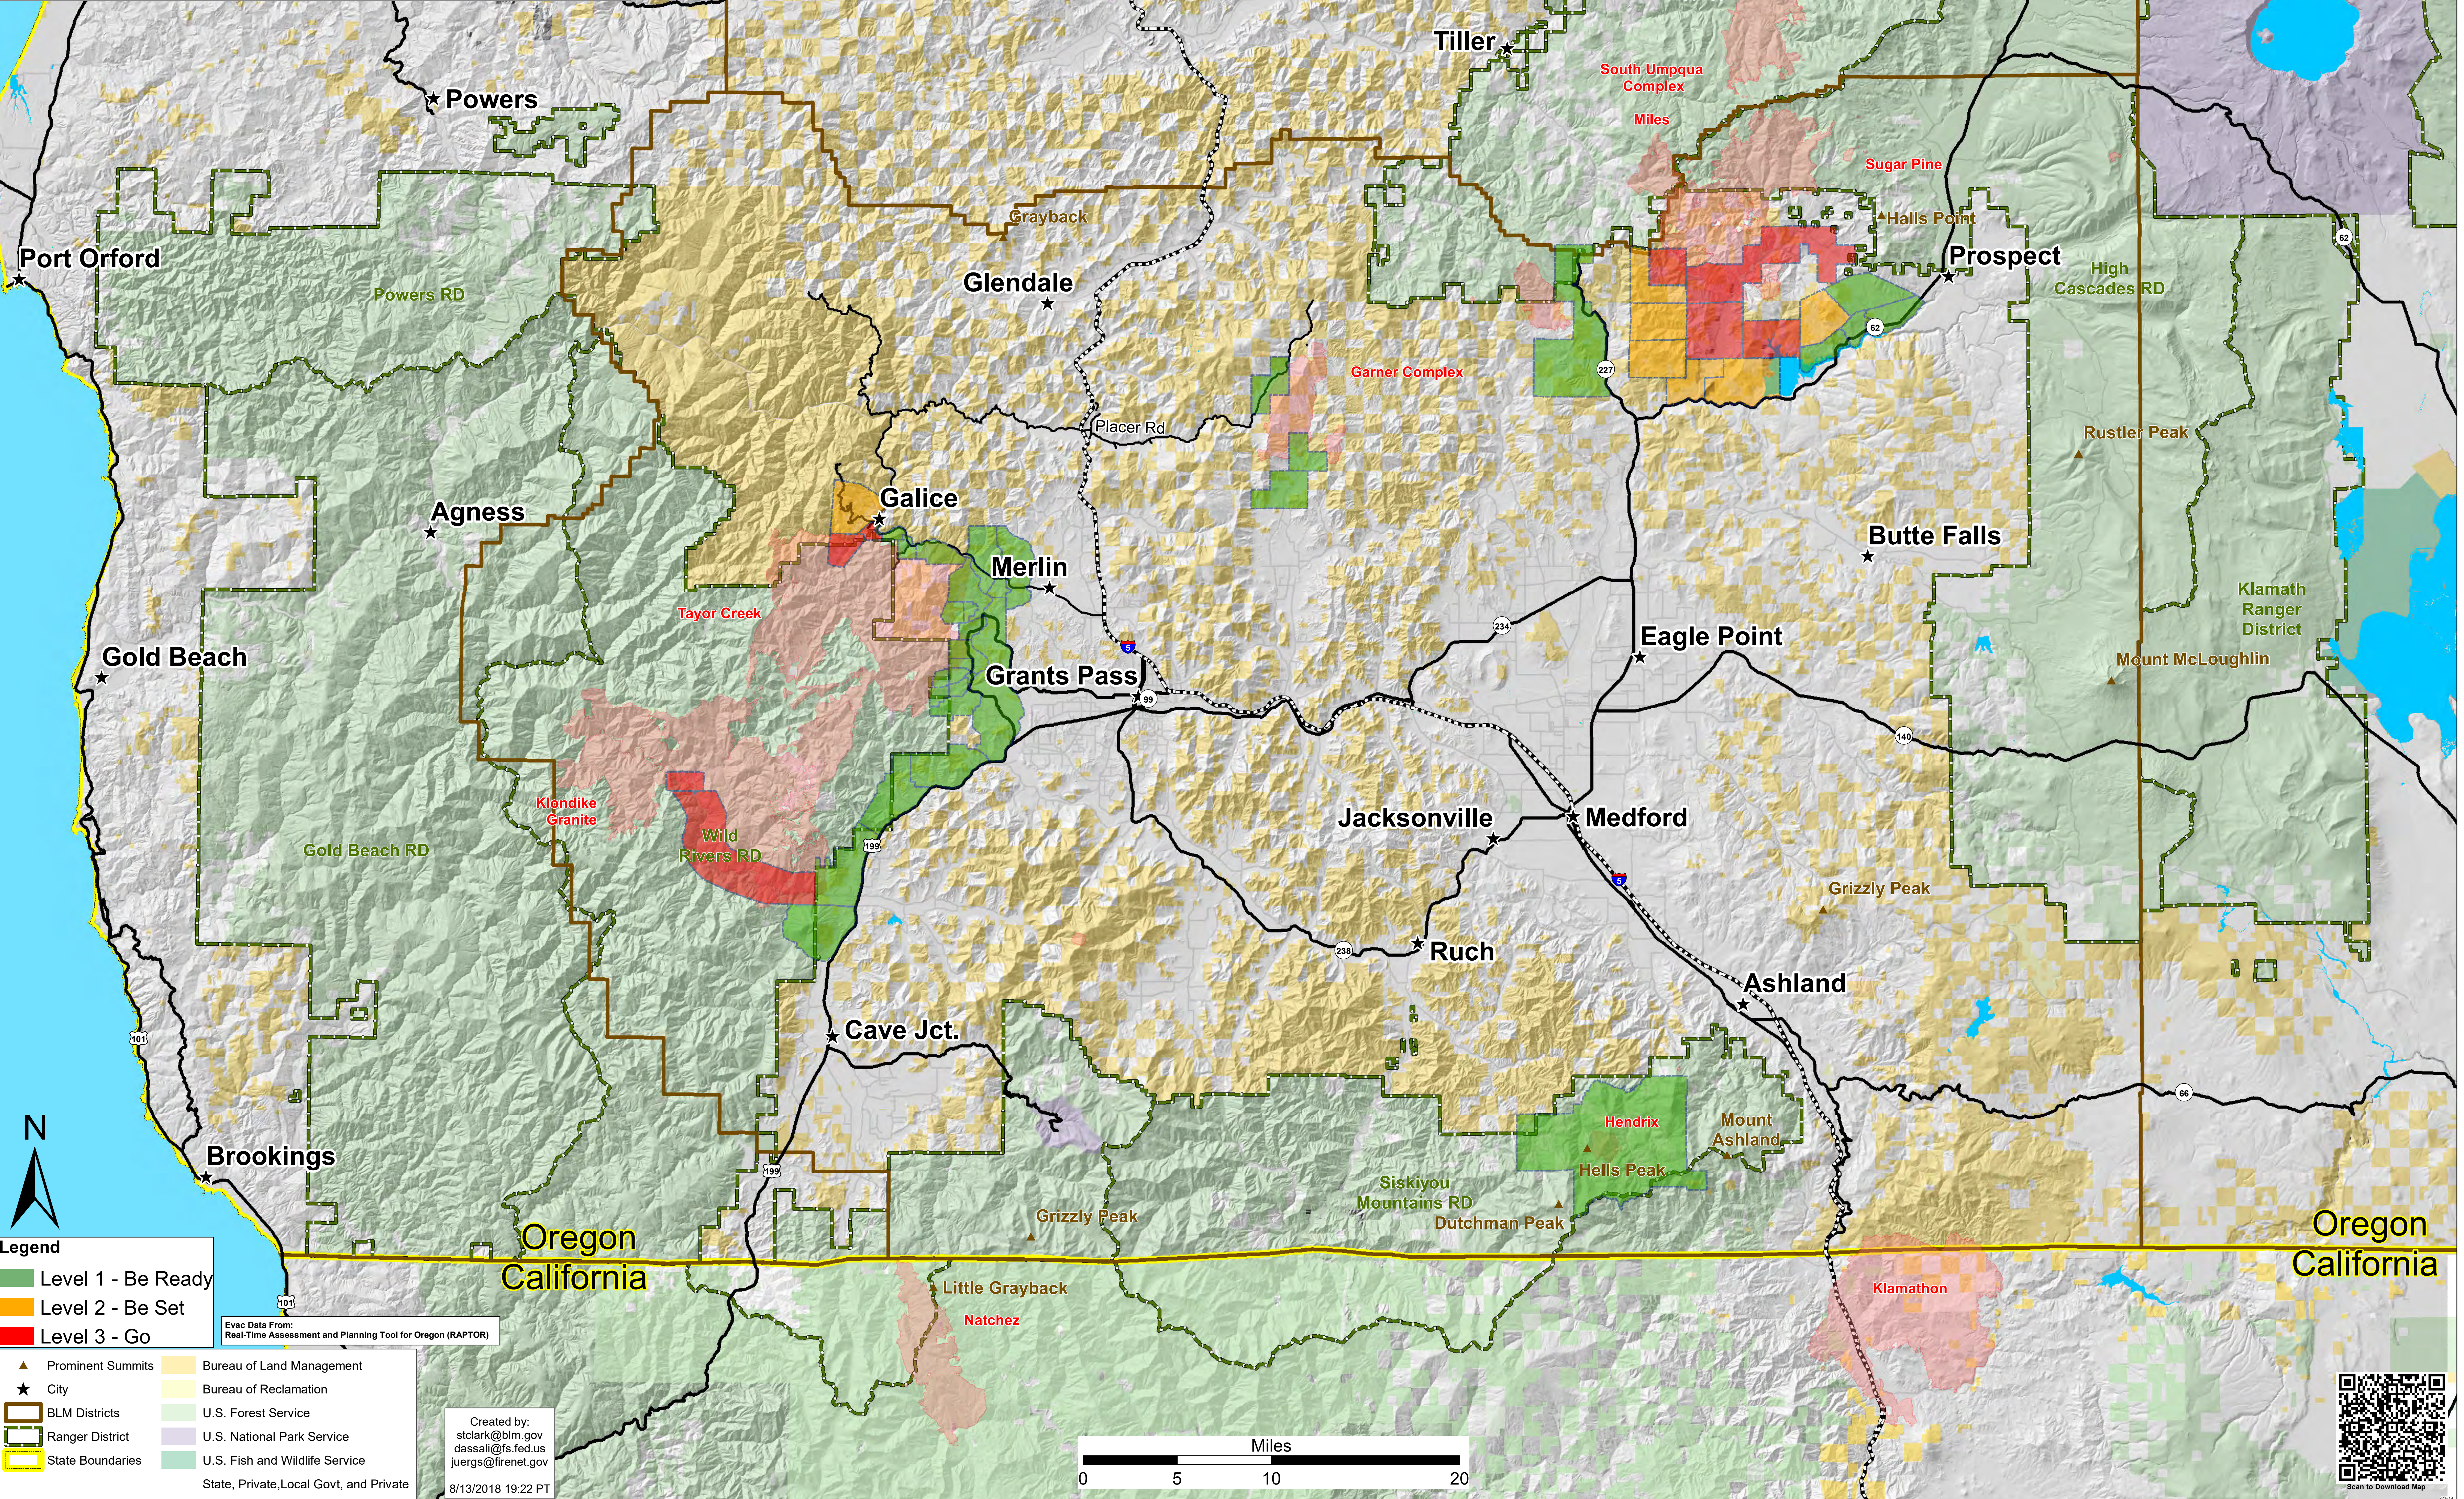

Southern Oregon Fire Evacuation Map

Aug 14, 2018

Klamath National Forest
Rogue River-Siskiyou National Forest
Umpqua National Forest
Medford BLM District

- Legend**
- Level 1 - Be Ready
 - Level 2 - Be Set
 - Level 3 - Go

- Prominent Summits
- City
- BLM Districts
- Ranger District
- State Boundaries
- Bureau of Land Management
- Bureau of Reclamation
- U.S. Forest Service
- U.S. National Park Service
- U.S. Fish and Wildlife Service
- State, Private, Local Govt, and Private