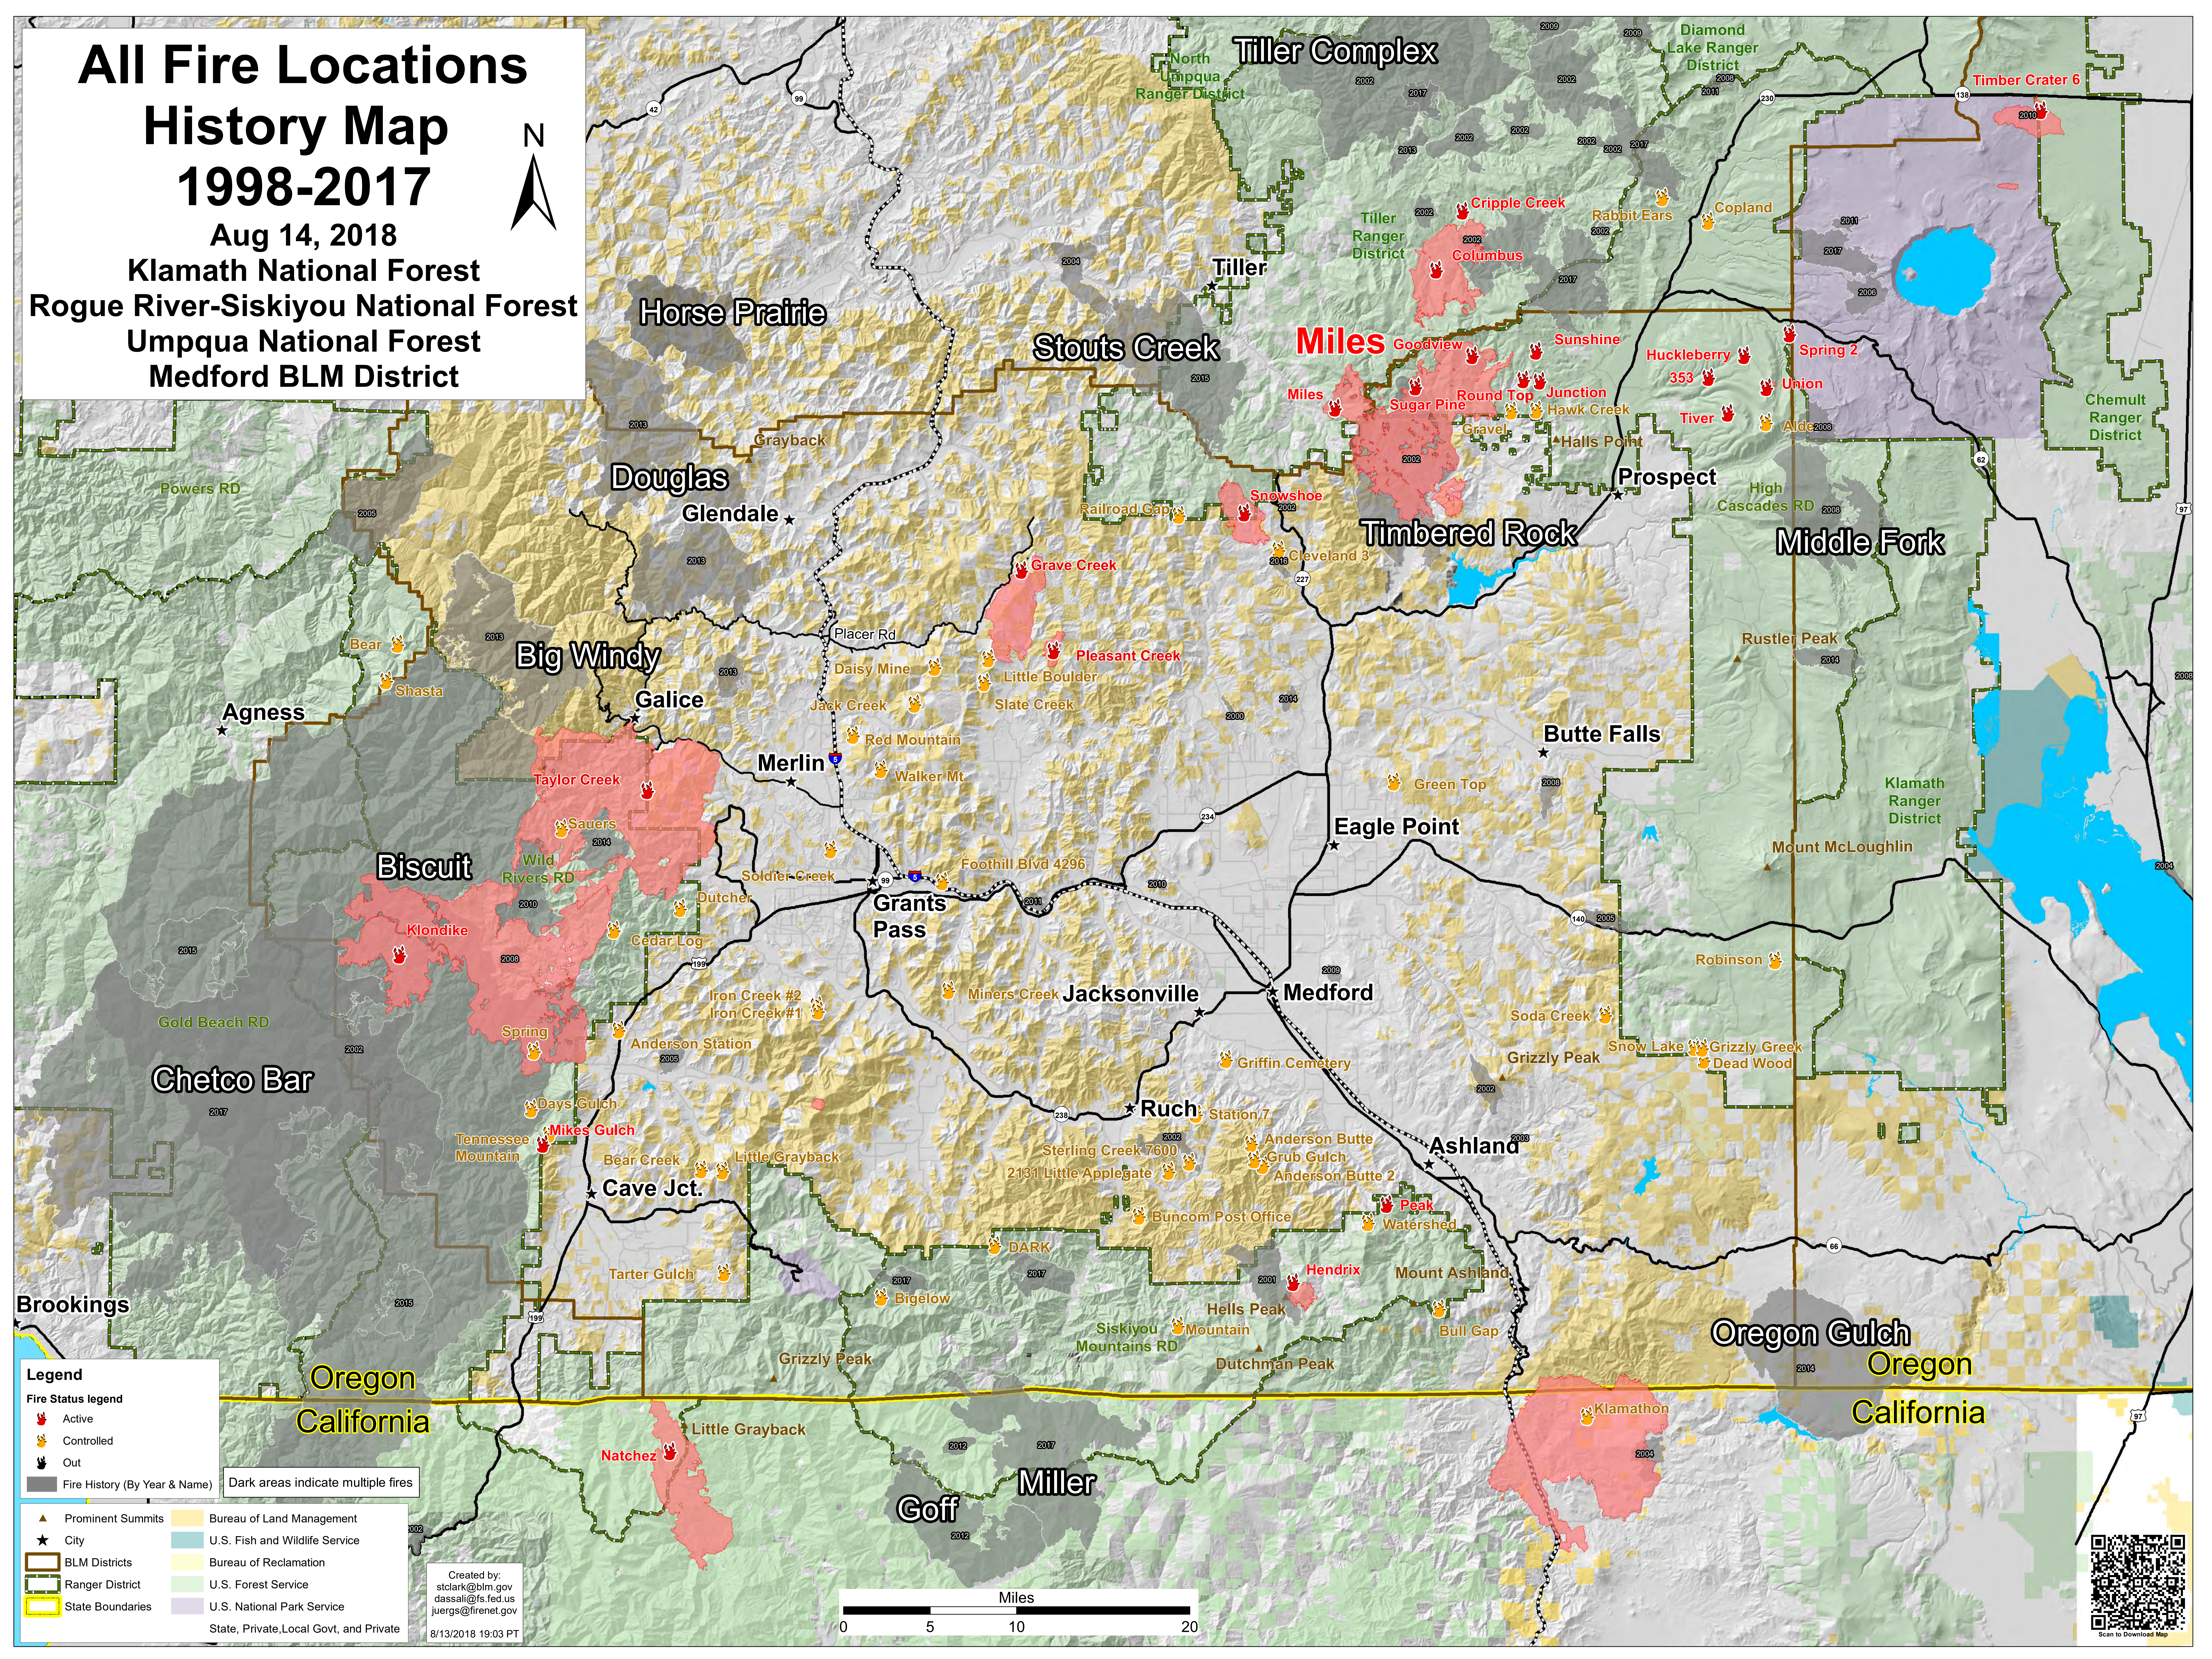

All Fire Locations History Map 1998-2017

Aug 14, 2018

Klamath National Forest
Rogue River-Siskiyou National Forest
Umpqua National Forest
Medford BLM District

Legend

Fire Status legend

- Active
- Controlled
- Out
- Fire History (By Year & Name) Dark areas indicate multiple fires

- Prominent Summits
- City
- BLM Districts
- Ranger District
- State Boundaries
- Bureau of Land Management
- U.S. Fish and Wildlife Service
- Bureau of Reclamation
- U.S. Forest Service
- U.S. National Park Service
- State, Private, Local Govt, and Private