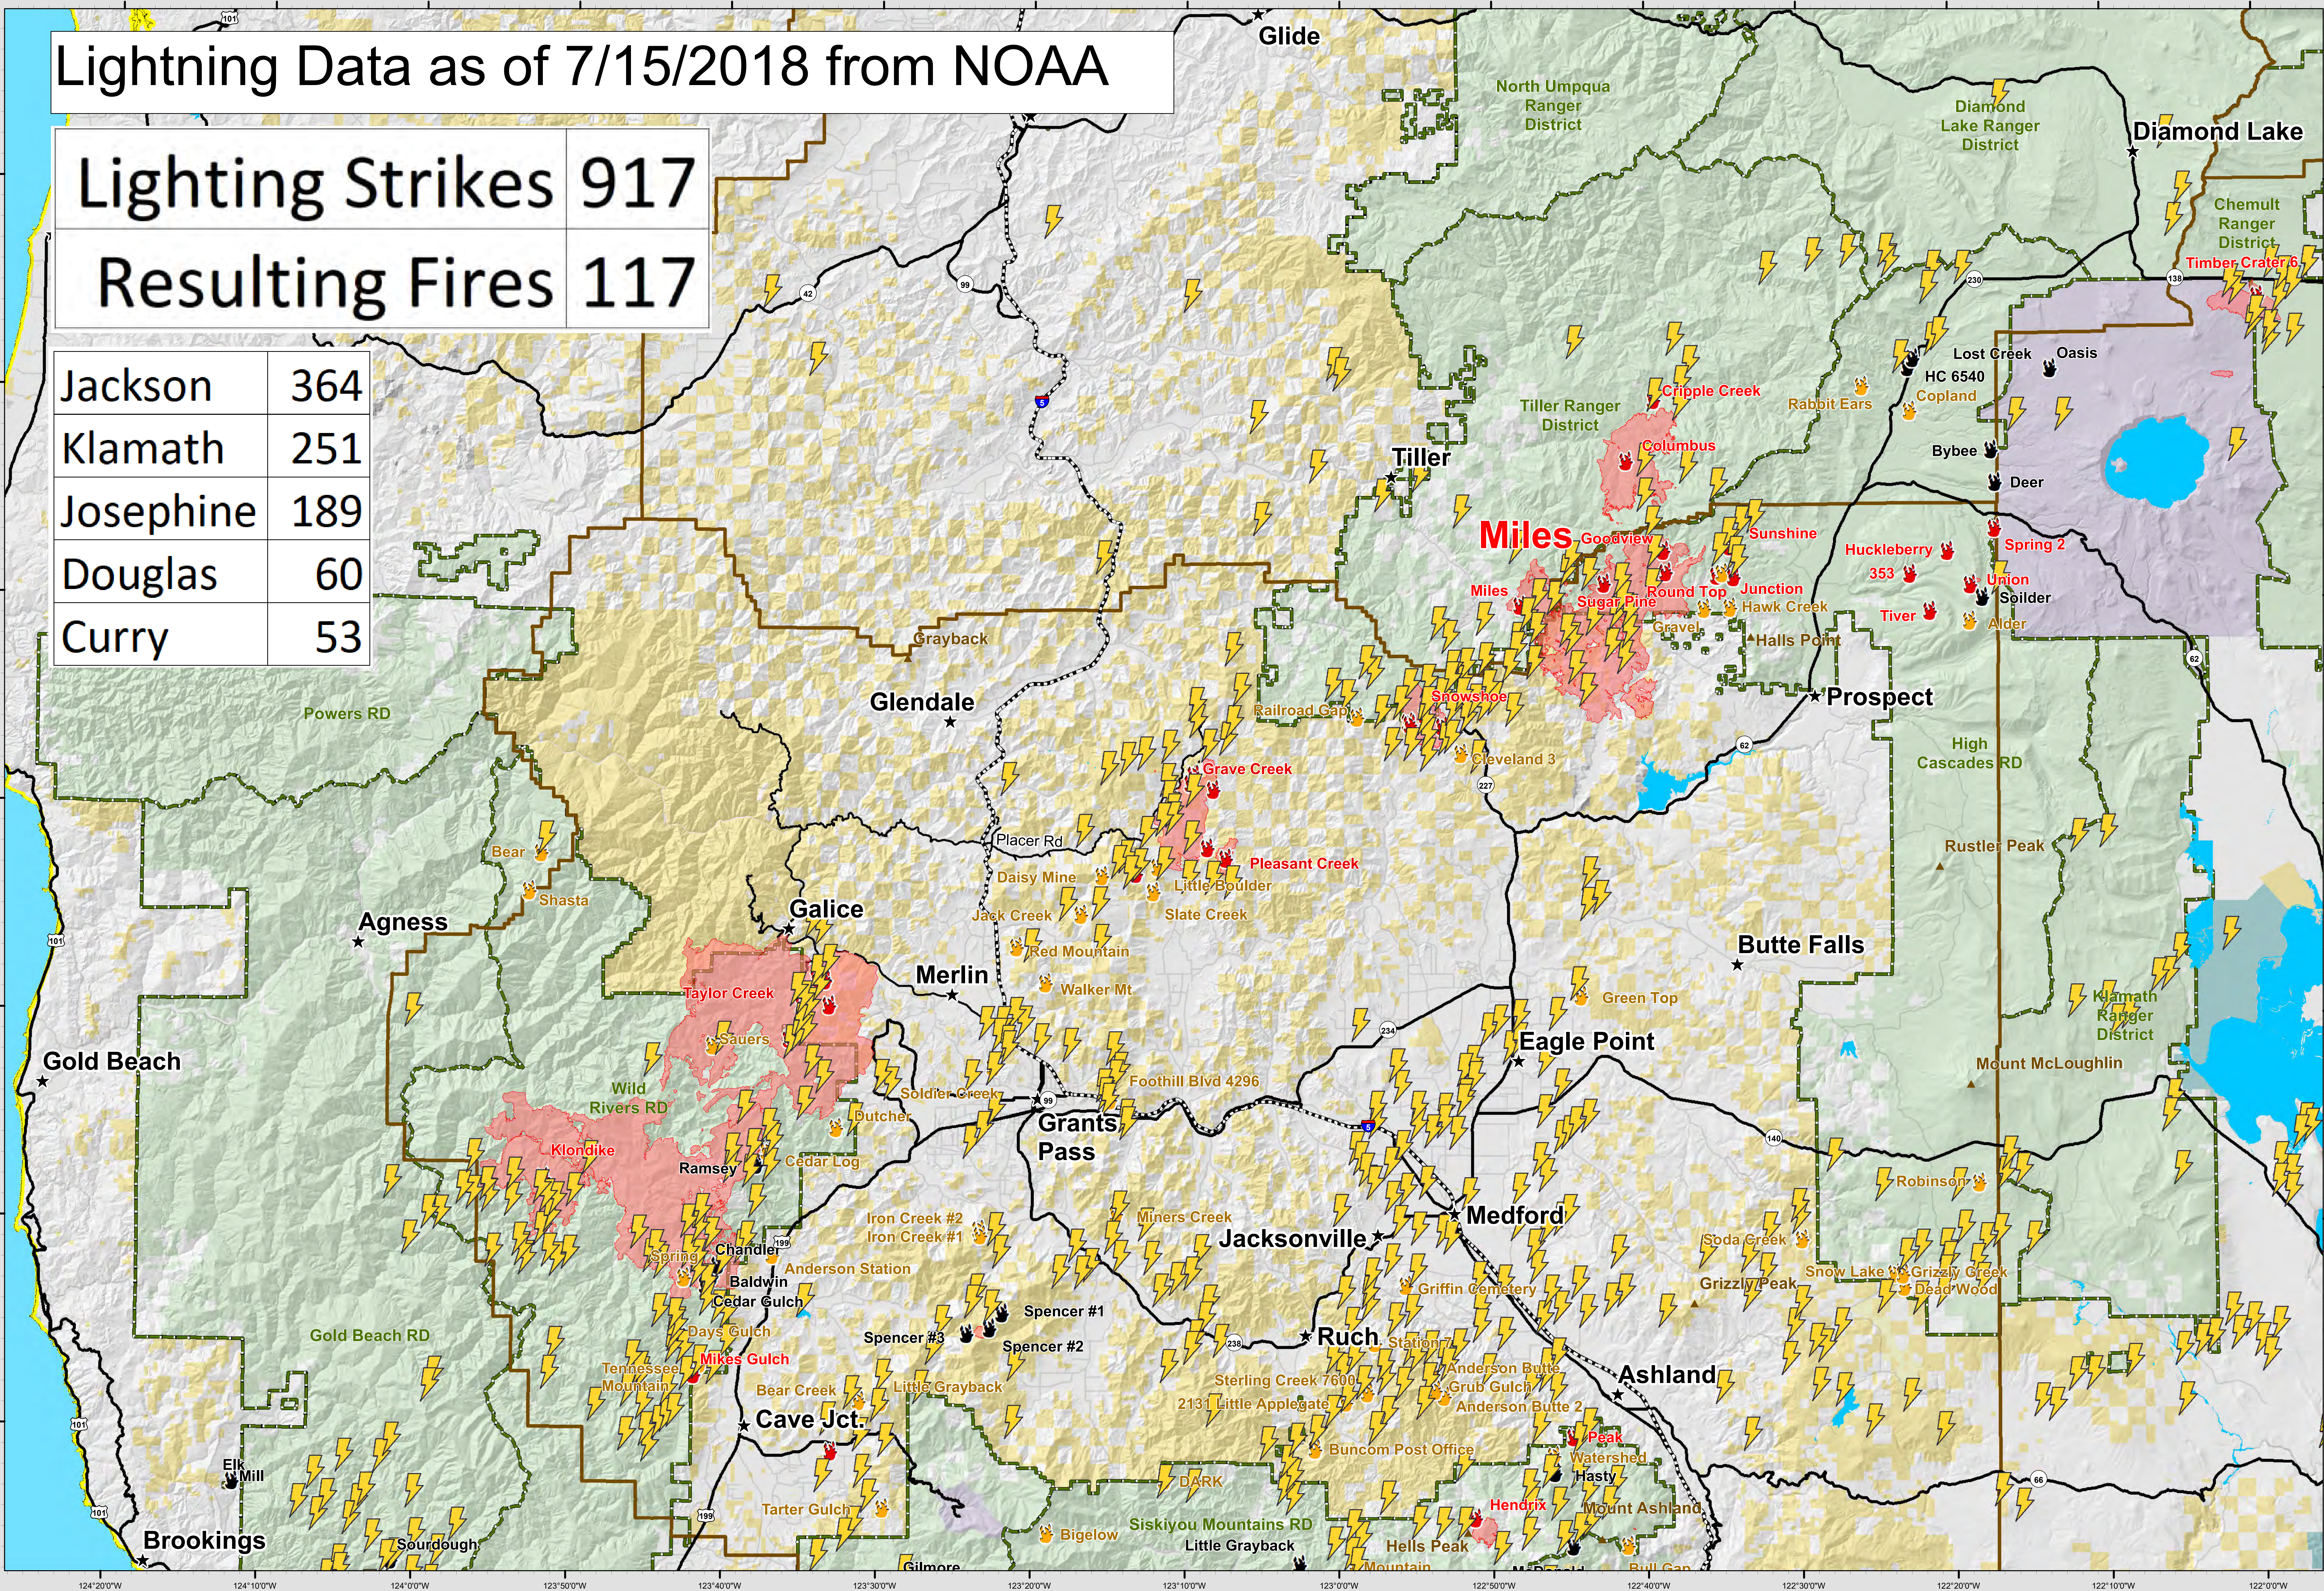

Lightning Data as of 7/15/2018 from NOAA

Lightning Strikes	917
Resulting Fires	117

Jackson	364
Klamath	251
Josephine	189
Douglas	60
Curry	53

- Lightning
- Active
- Controlled
- Out
- City
- BLM Districts
- U.S. Fish and Wildlife Service
- Bureau of Reclamation
- U.S. Forest Service
- U.S. National Park Service
- State, Private, Local Govt, and Private
- State Boundaries

Lightning Strikes Map Southern Oregon

S OR
MED RSF
Lightning
Aug 13, 2018