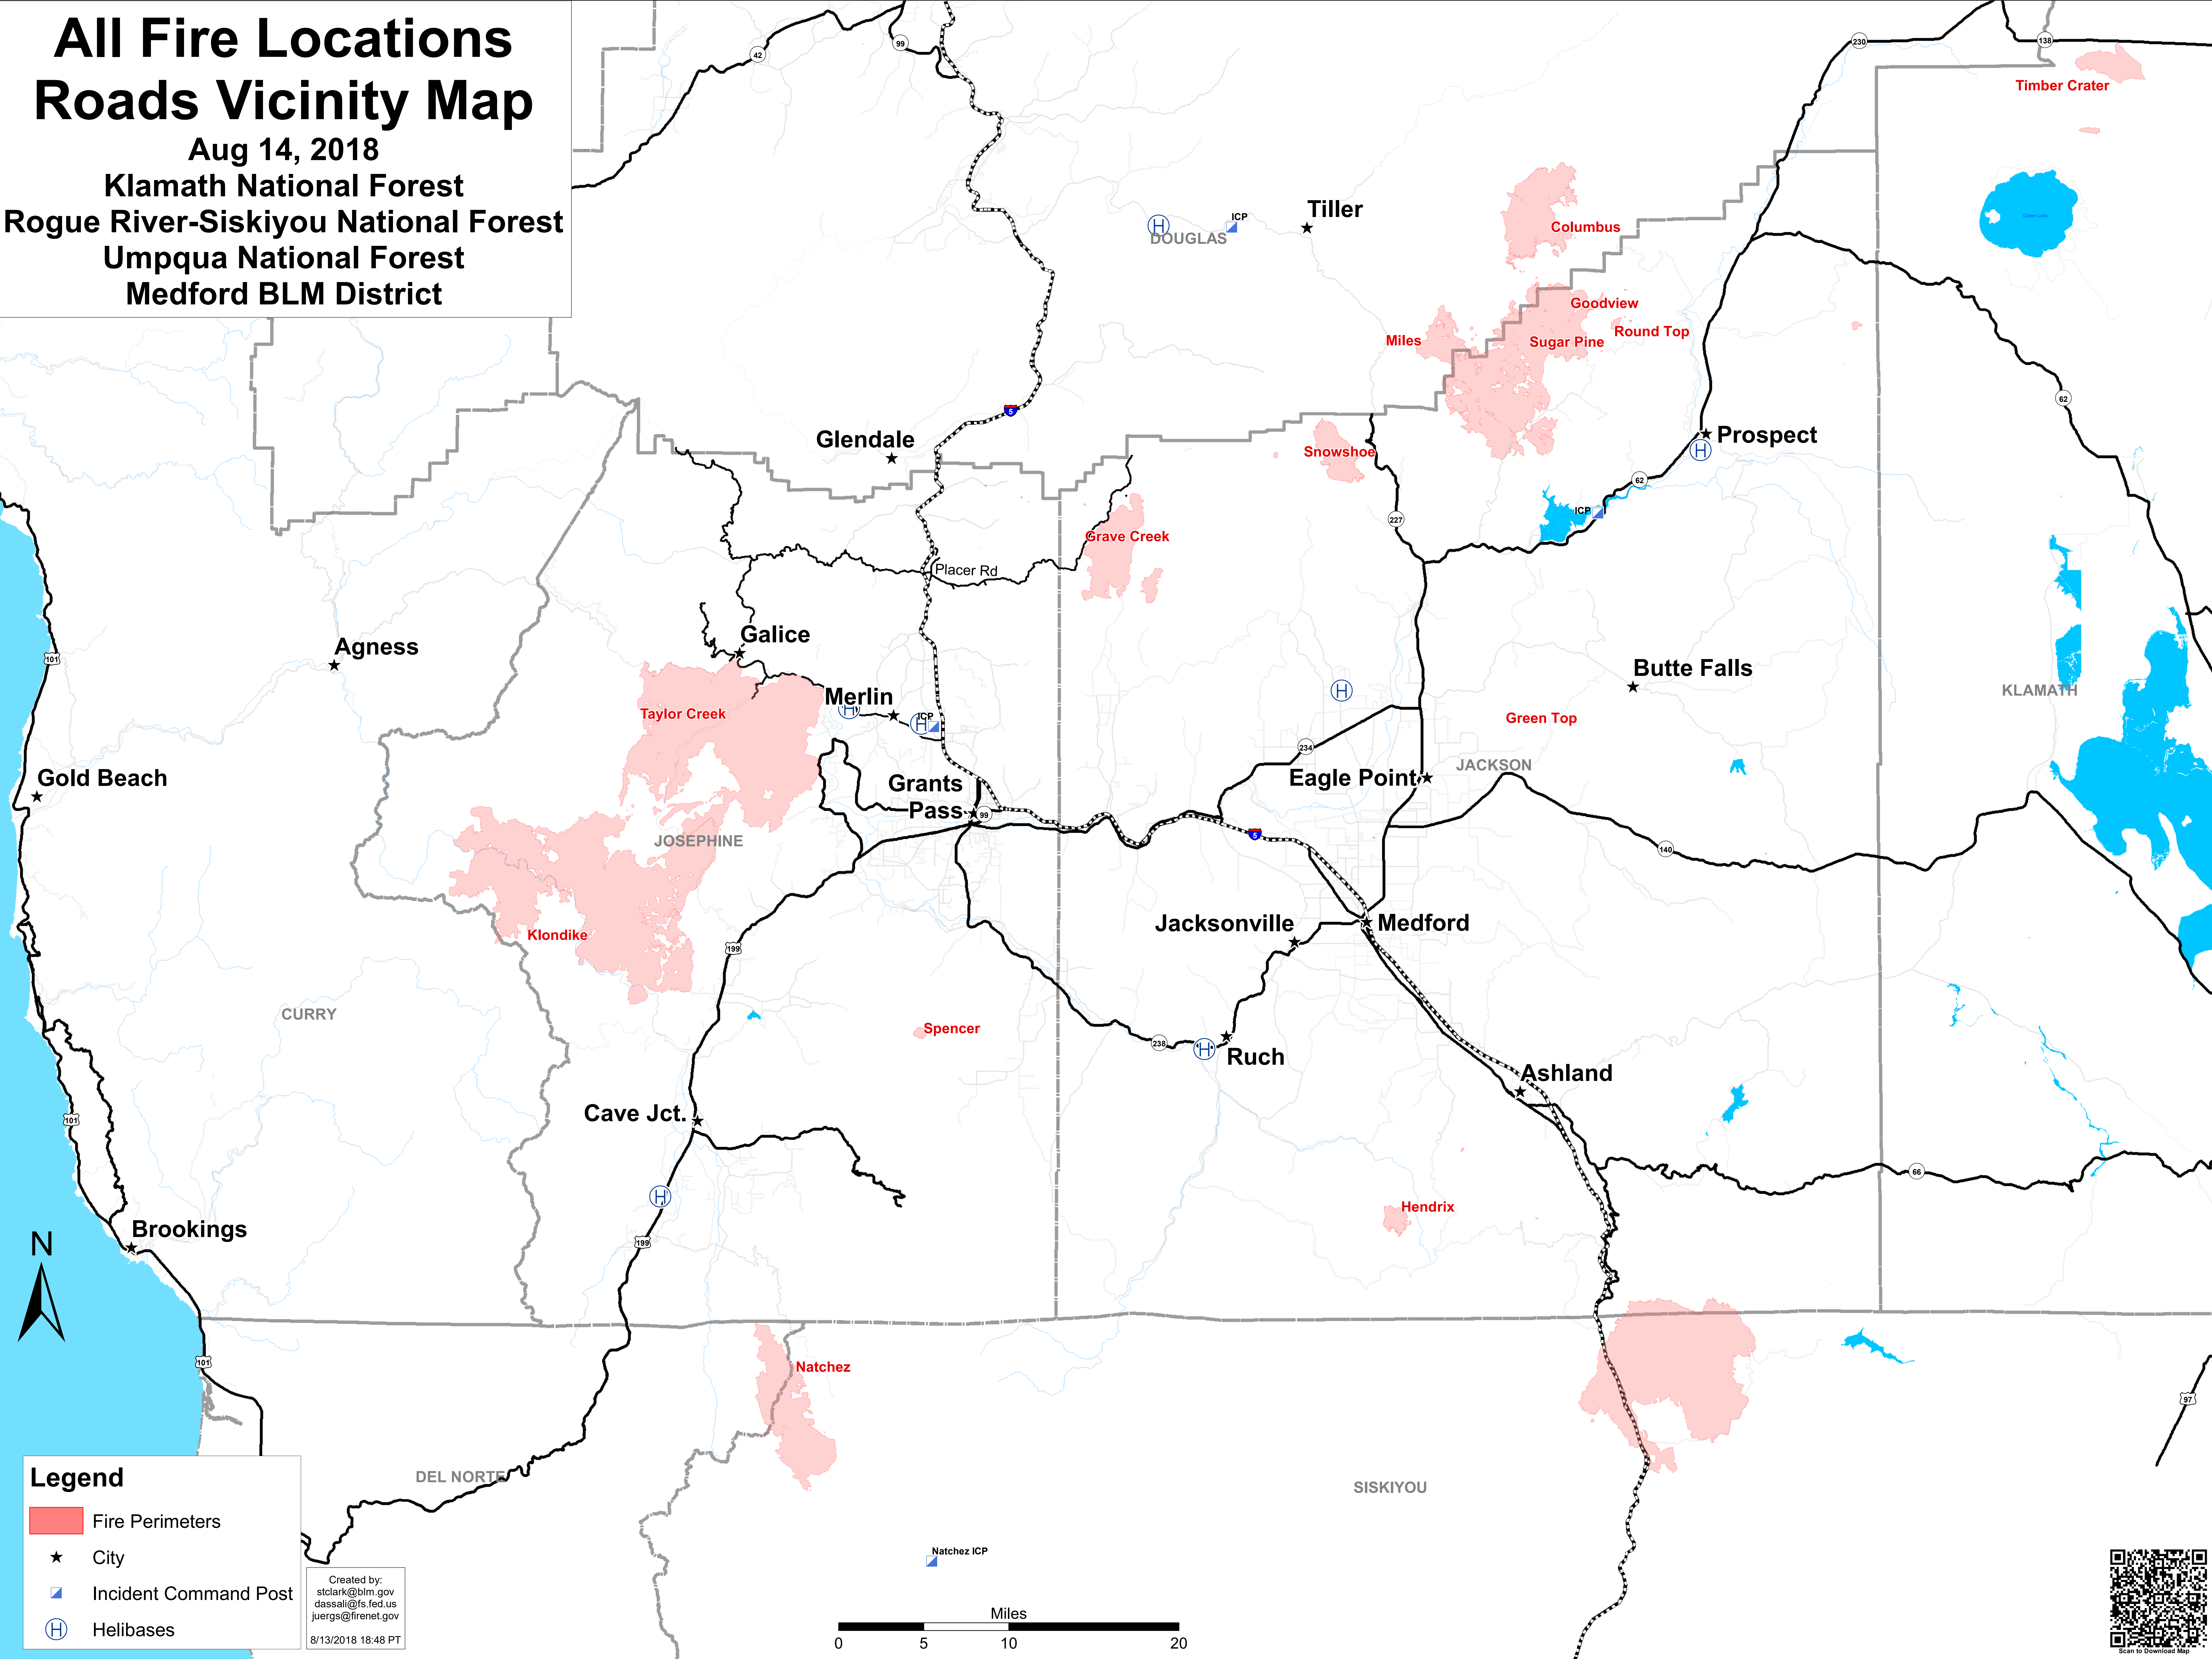

All Fire Locations Roads Vicinity Map

Aug 14, 2018

Klamath National Forest
Rogue River-Siskiyou National Forest
Umpqua National Forest
Medford BLM District

Legend

- Fire Perimeters
- City
- Incident Command Post
- Helibases