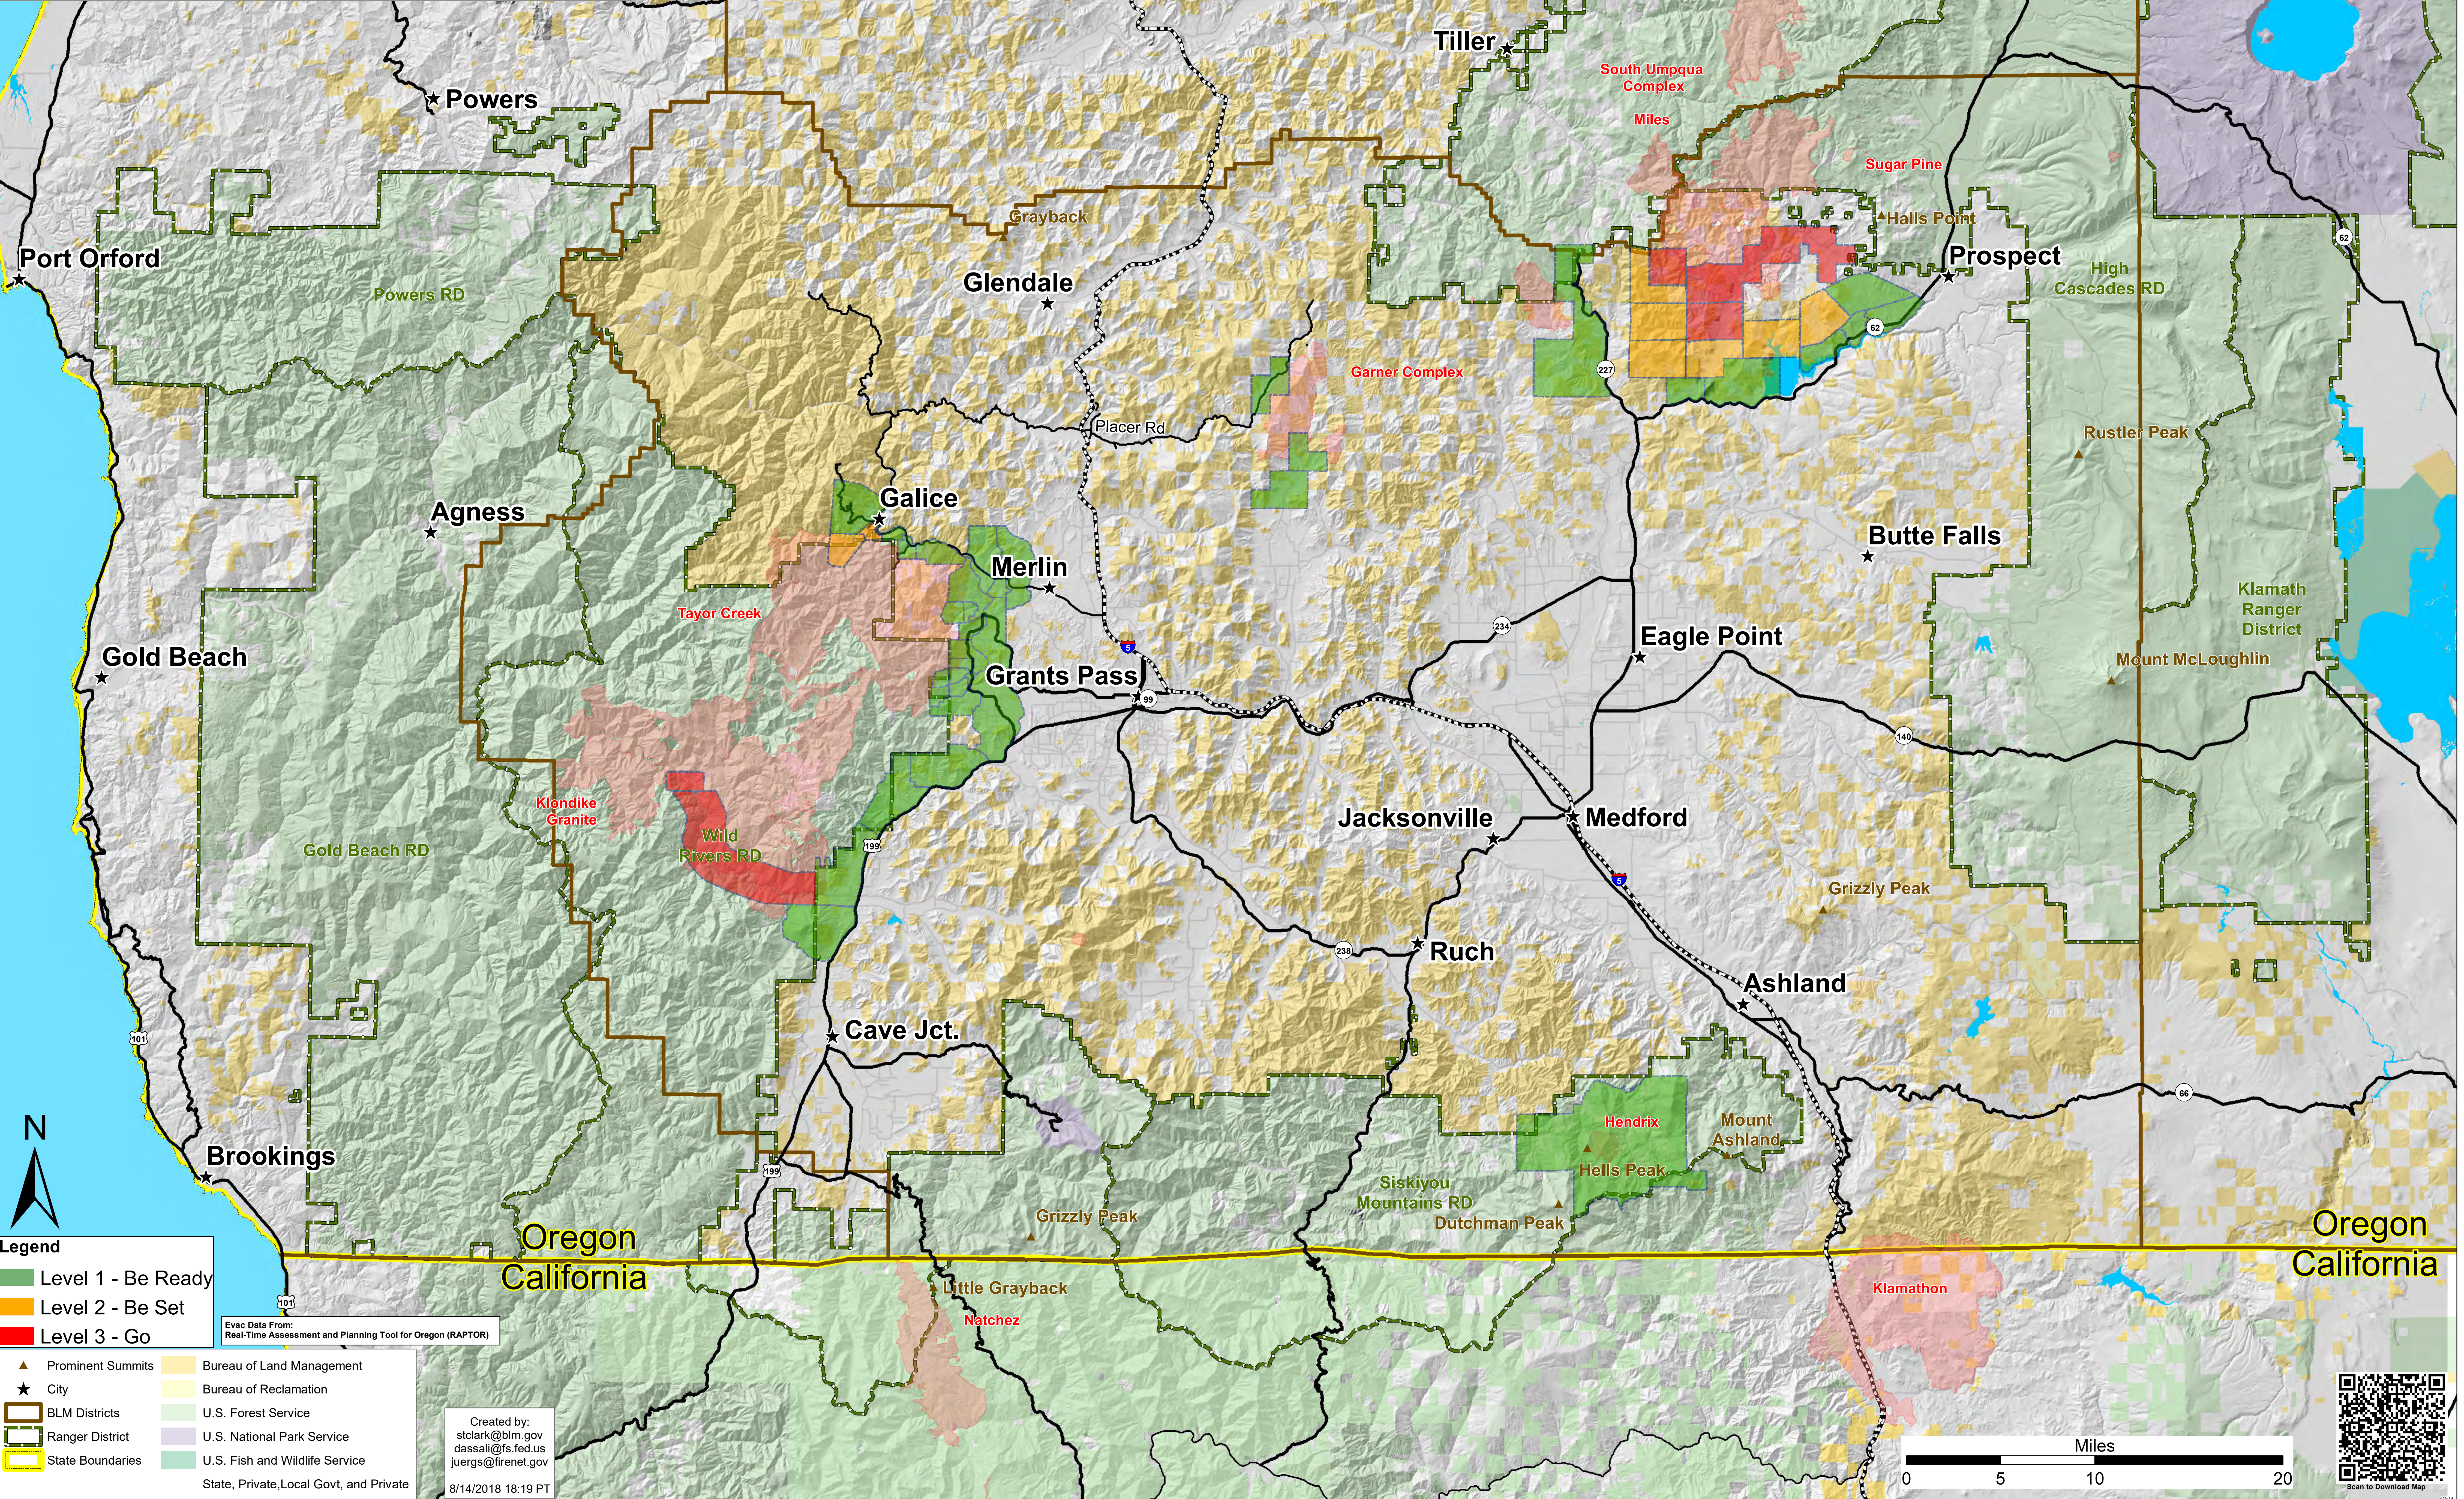

# Southern Oregon Fire Evacuation Map

Aug 15, 2018

Klamath National Forest  
Rogue River-Siskiyou National Forest  
Umpqua National Forest  
Medford BLM District

- Legend**
- Level 1 - Be Ready
  - Level 2 - Be Set
  - Level 3 - Go

- Prominent Summits
- City
- BLM Districts
- Ranger District
- State Boundaries
- Bureau of Land Management
- Bureau of Reclamation
- U.S. Forest Service
- U.S. National Park Service
- U.S. Fish and Wildlife Service
- State, Private, Local Govt, and Private