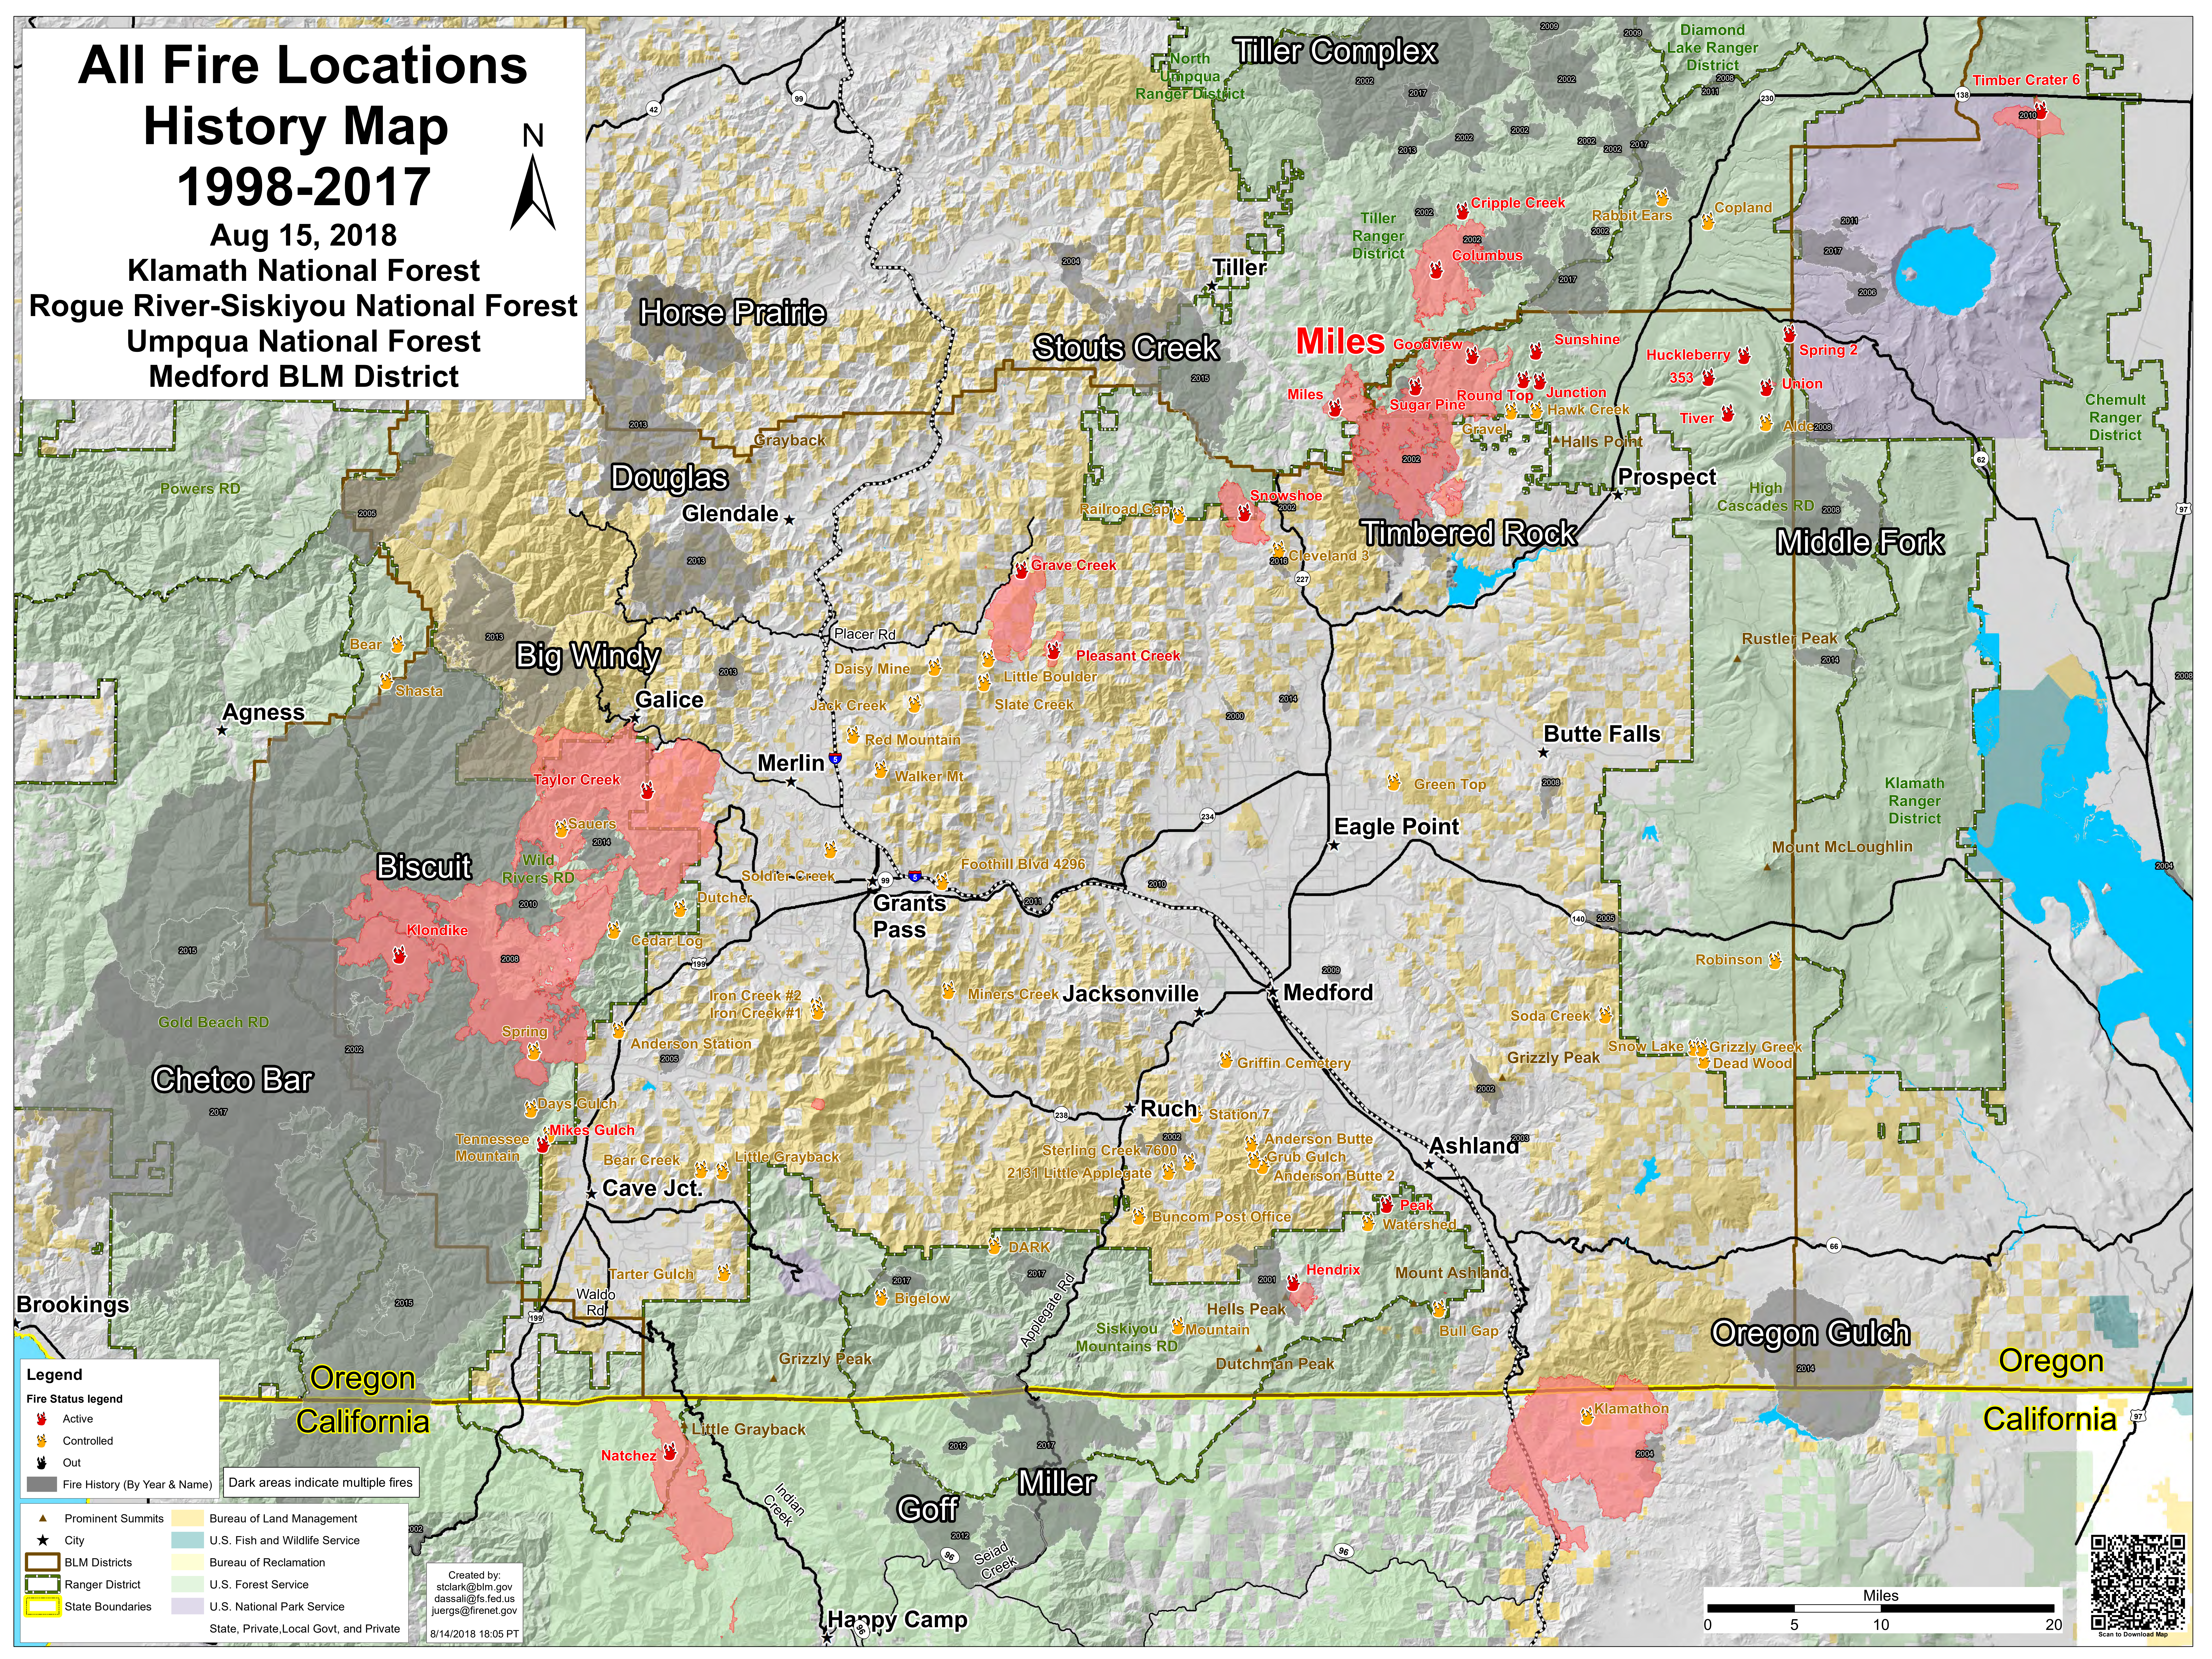

All Fire Locations History Map 1998-2017

Aug 15, 2018

Klamath National Forest
 Rogue River-Siskiyou National Forest
 Umpqua National Forest
 Medford BLM District

Legend

Fire Status legend

- 🔥 Active
- 🔥 Controlled
- 🔥 Out
- 📅 Fire History (By Year & Name) Dark areas indicate multiple fires

- ▲ Prominent Summits
- ★ City
- 📁 BLM Districts
- 📁 Ranger District
- 📁 State Boundaries
- 📁 Bureau of Land Management
- 📁 U.S. Fish and Wildlife Service
- 📁 Bureau of Reclamation
- 📁 U.S. Forest Service
- 📁 U.S. National Park Service
- 📁 State, Private, Local Govt, and Private