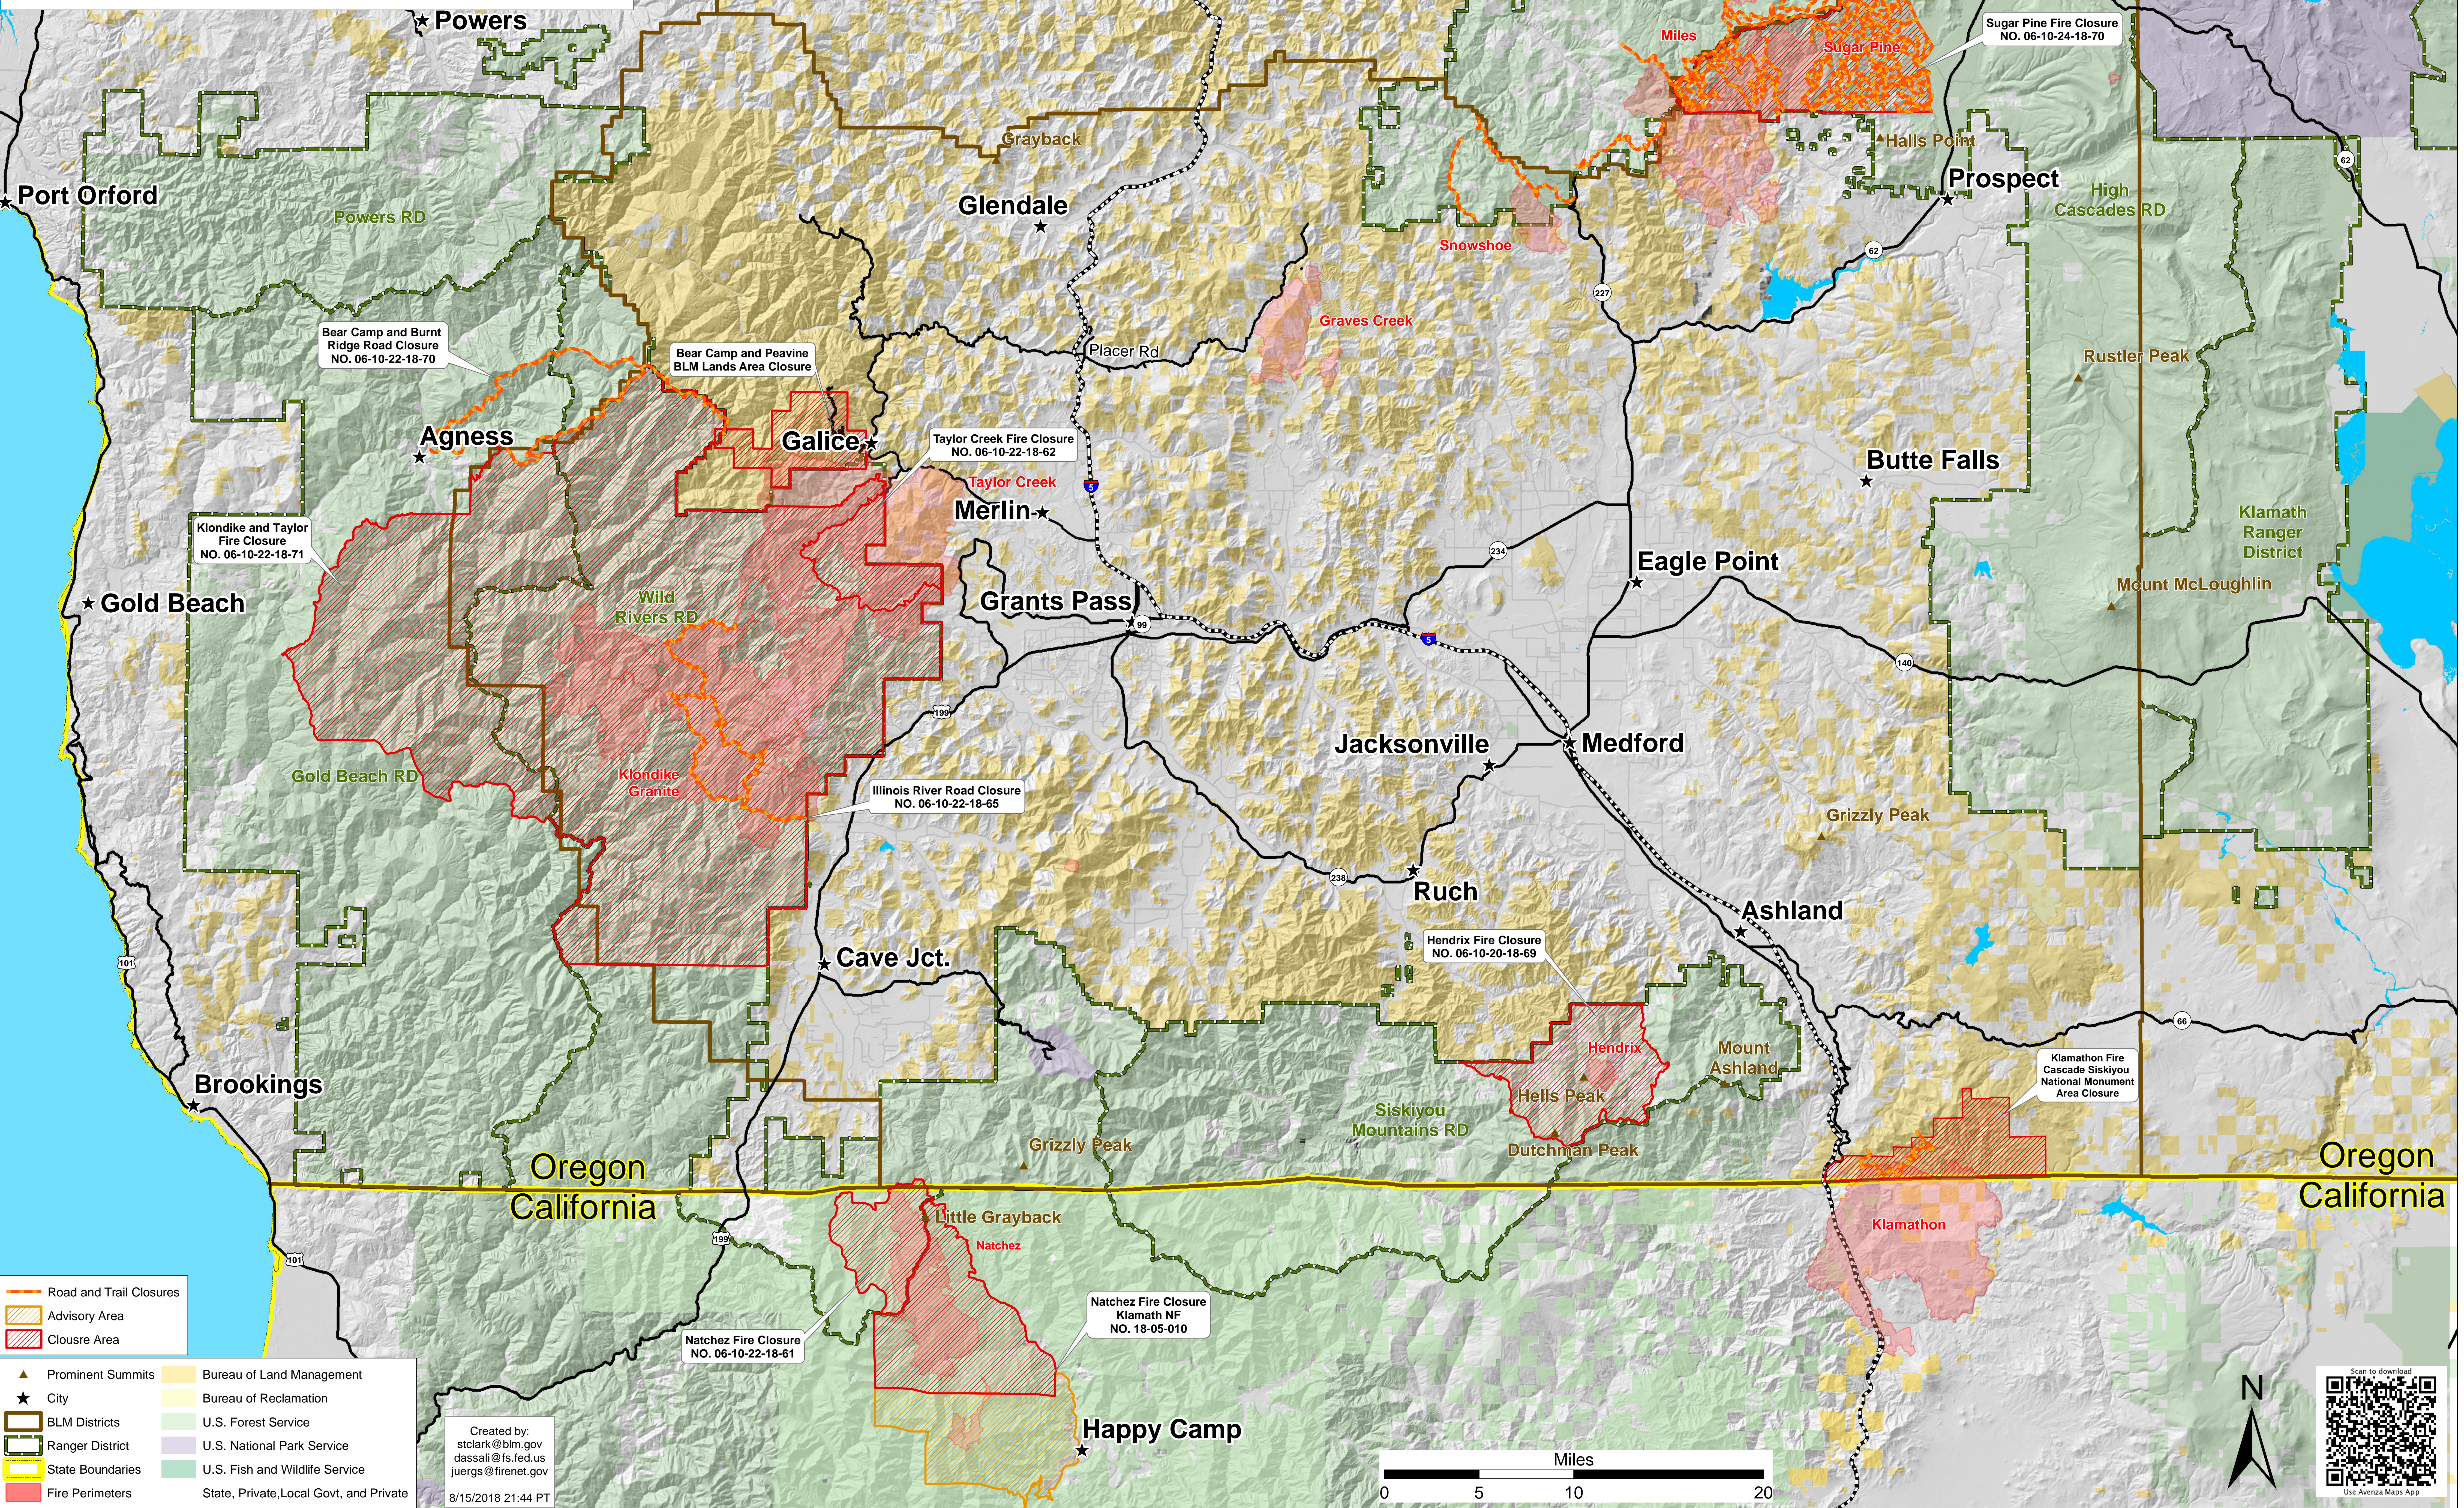

All Fire Closures Vicinity Map

August 16, 2018

Klamath National Forest
Rogue River-Siskiyou National Forest
Umpqua National Forest
Medford BLM District

- Road and Trail Closures
- Advisory Area
- Closure Area

- Prominent Summits
- City
- BLM Districts
- Ranger District
- State Boundaries
- Fire Perimeters
- Bureau of Land Management
- Bureau of Reclamation
- U.S. Forest Service
- U.S. National Park Service
- U.S. Fish and Wildlife Service
- State, Private, Local Govt, and Private