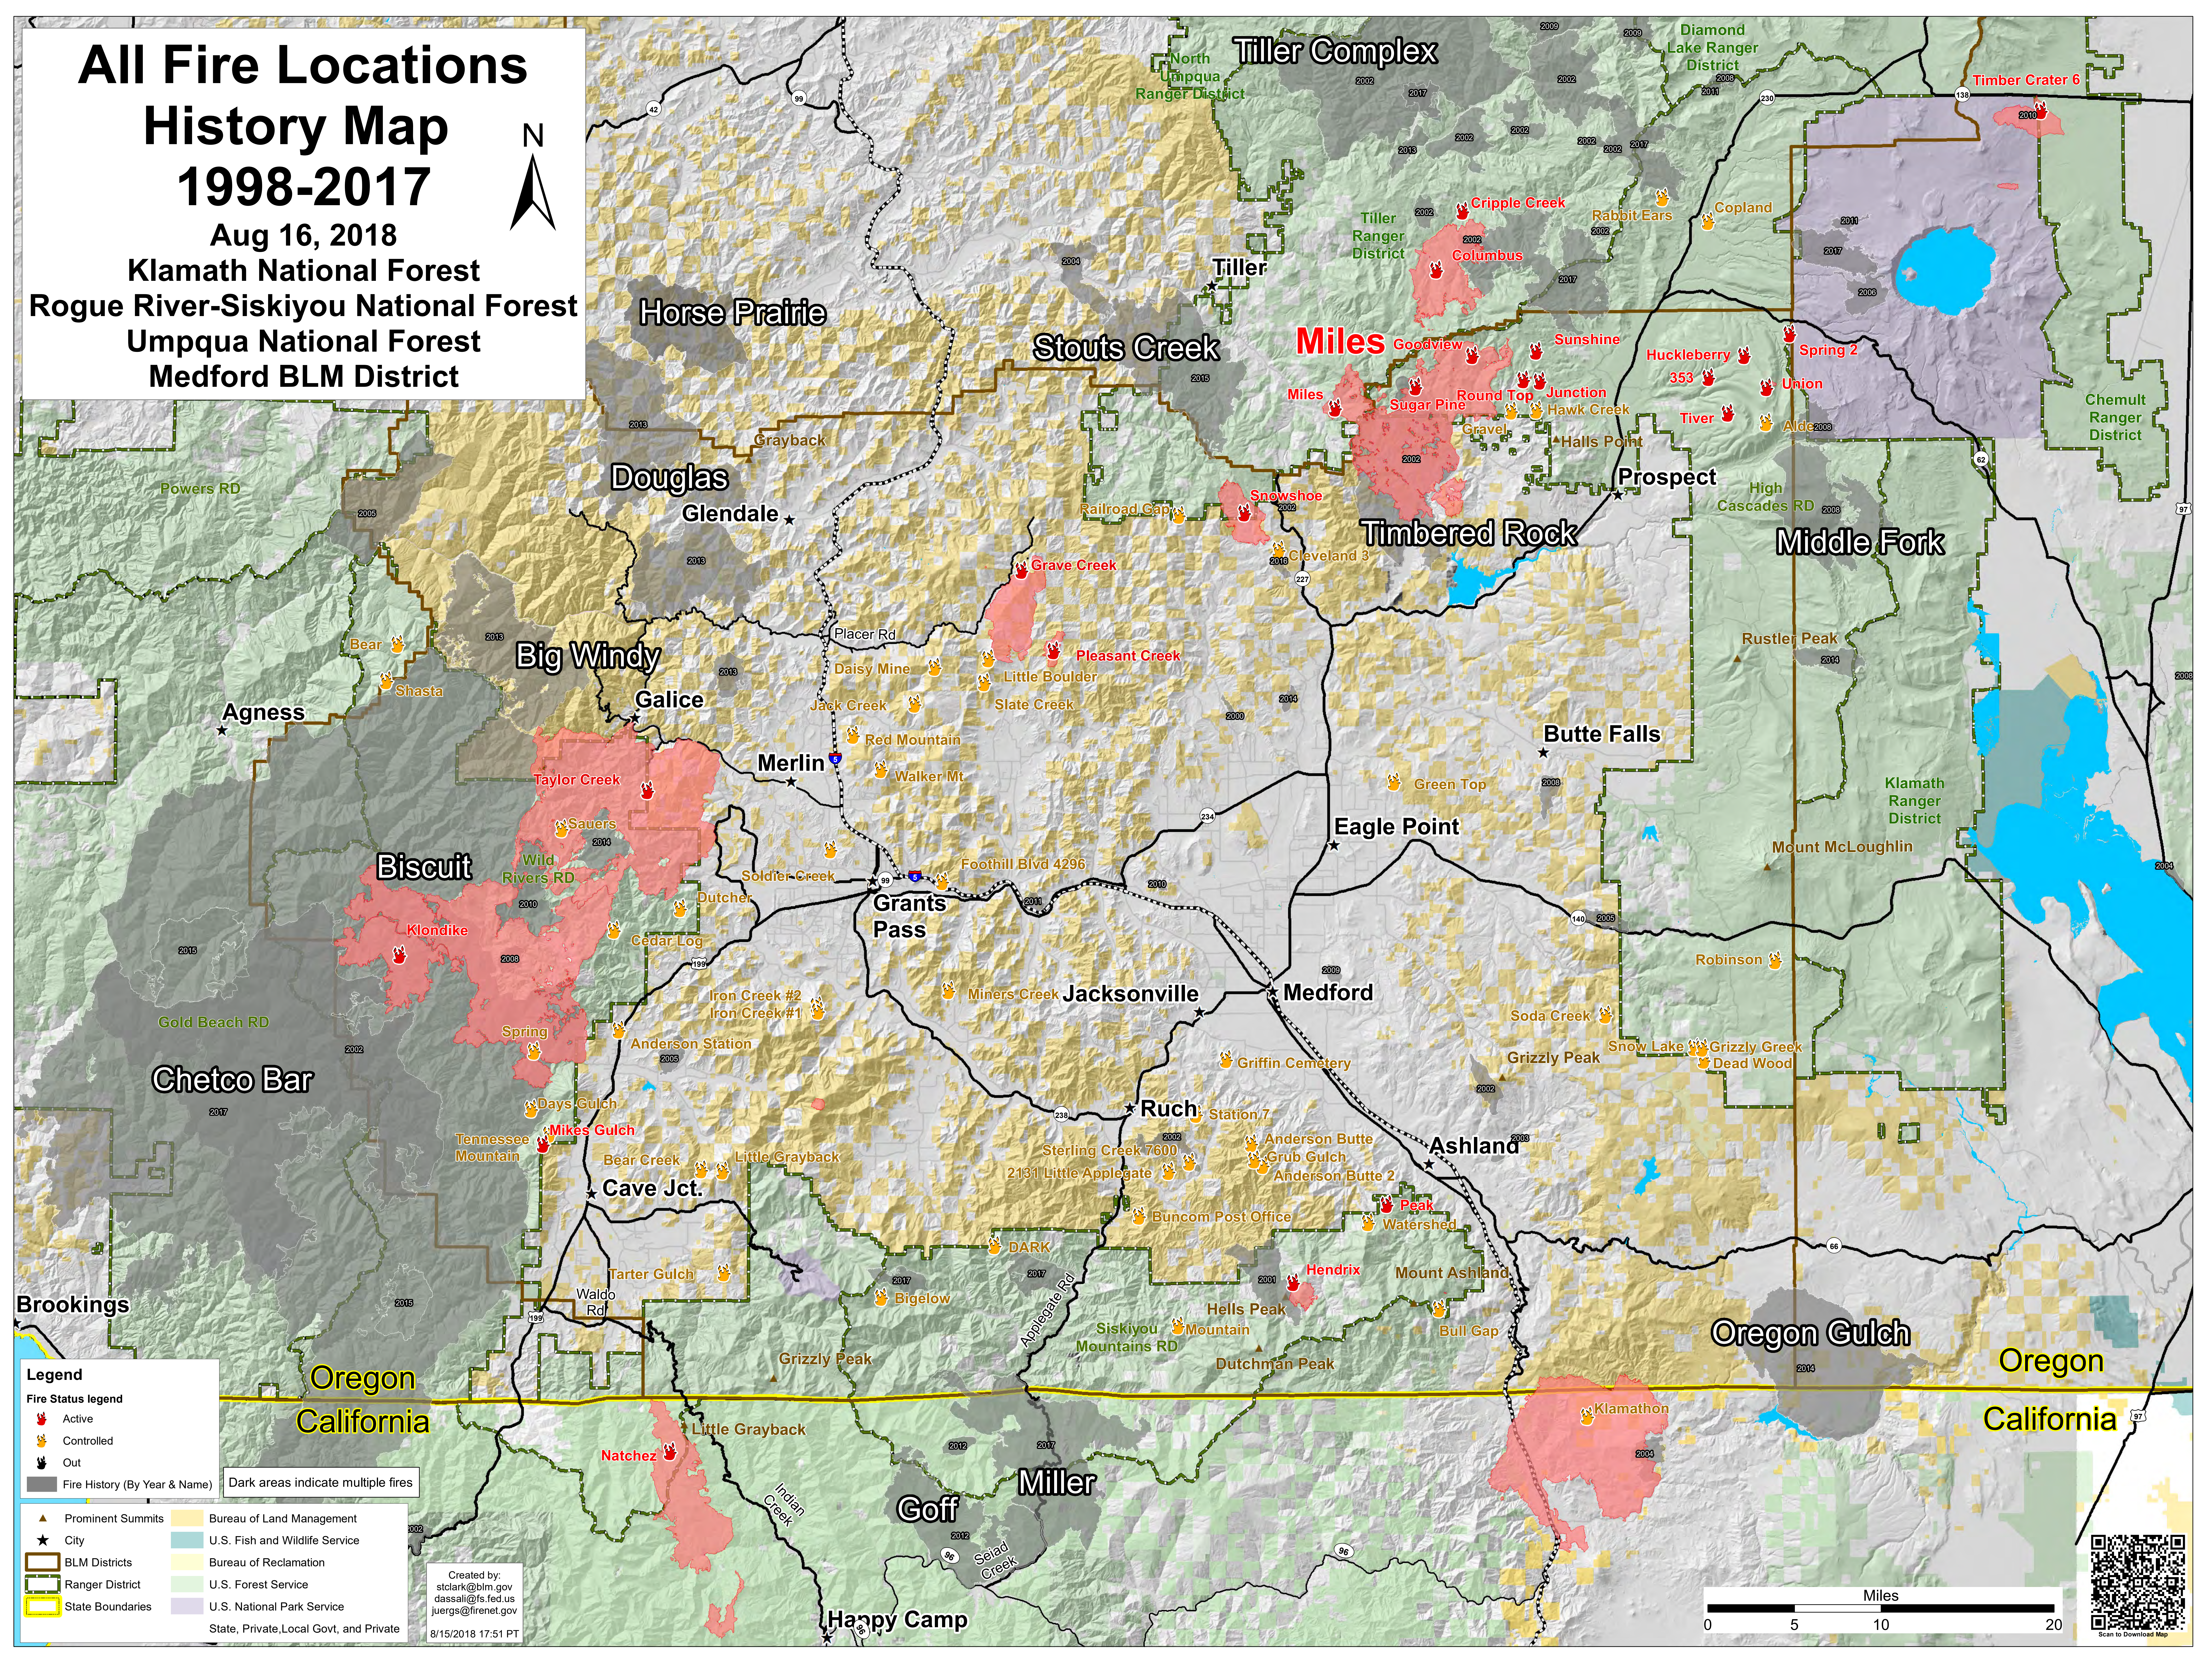

# All Fire Locations History Map 1998-2017

Aug 16, 2018

Klamath National Forest  
Rogue River-Siskiyou National Forest  
Umpqua National Forest  
Medford BLM District

**Legend**

**Fire Status legend**

- 🔥 Active
- 🔥 Controlled
- 🔥 Out
- 🔥 Fire History (By Year & Name) Dark areas indicate multiple fires

**Other Legend**

- ▲ Prominent Summits
- ★ City
- ▭ BLM Districts
- ▭ Ranger District
- ▭ State Boundaries
- ▭ Bureau of Land Management
- ▭ U.S. Fish and Wildlife Service
- ▭ Bureau of Reclamation
- ▭ U.S. Forest Service
- ▭ U.S. National Park Service
- ▭ State, Private, Local Govt, and Private