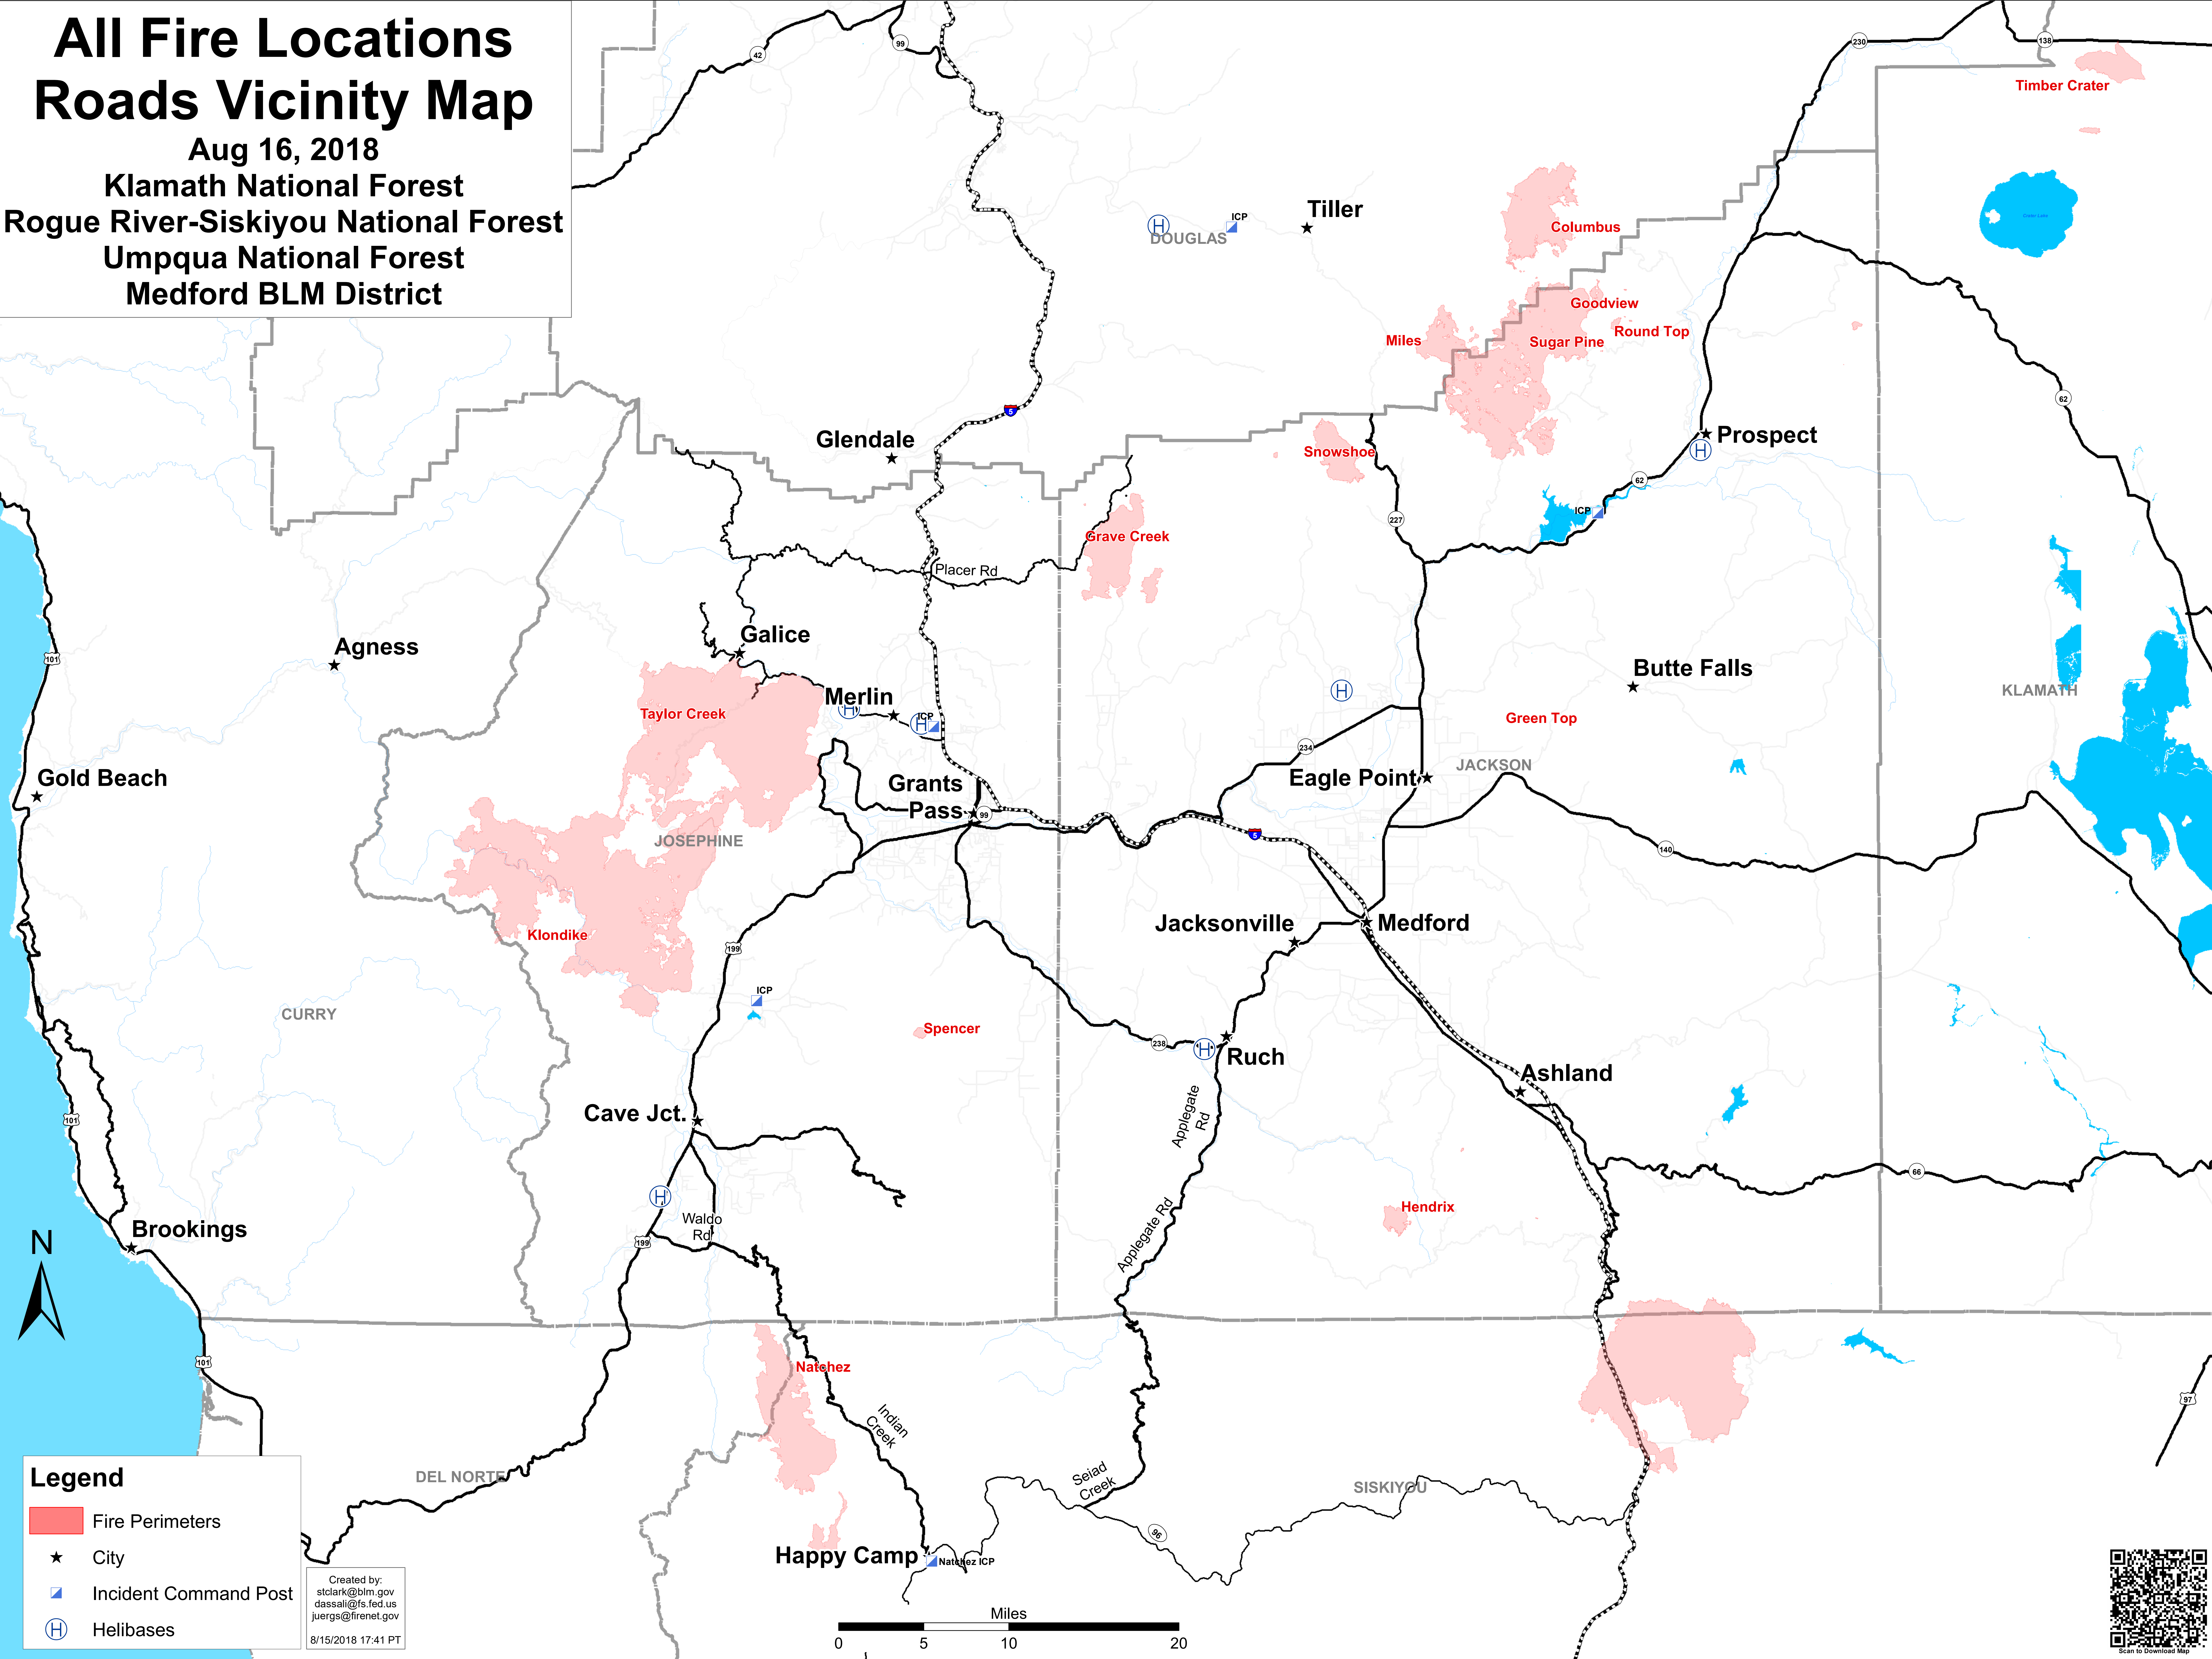

All Fire Locations Roads Vicinity Map

Aug 16, 2018

Klamath National Forest
Rogue River-Siskiyou National Forest
Umpqua National Forest
Medford BLM District

Legend

- Fire Perimeters
- City
- Incident Command Post
- Helibases