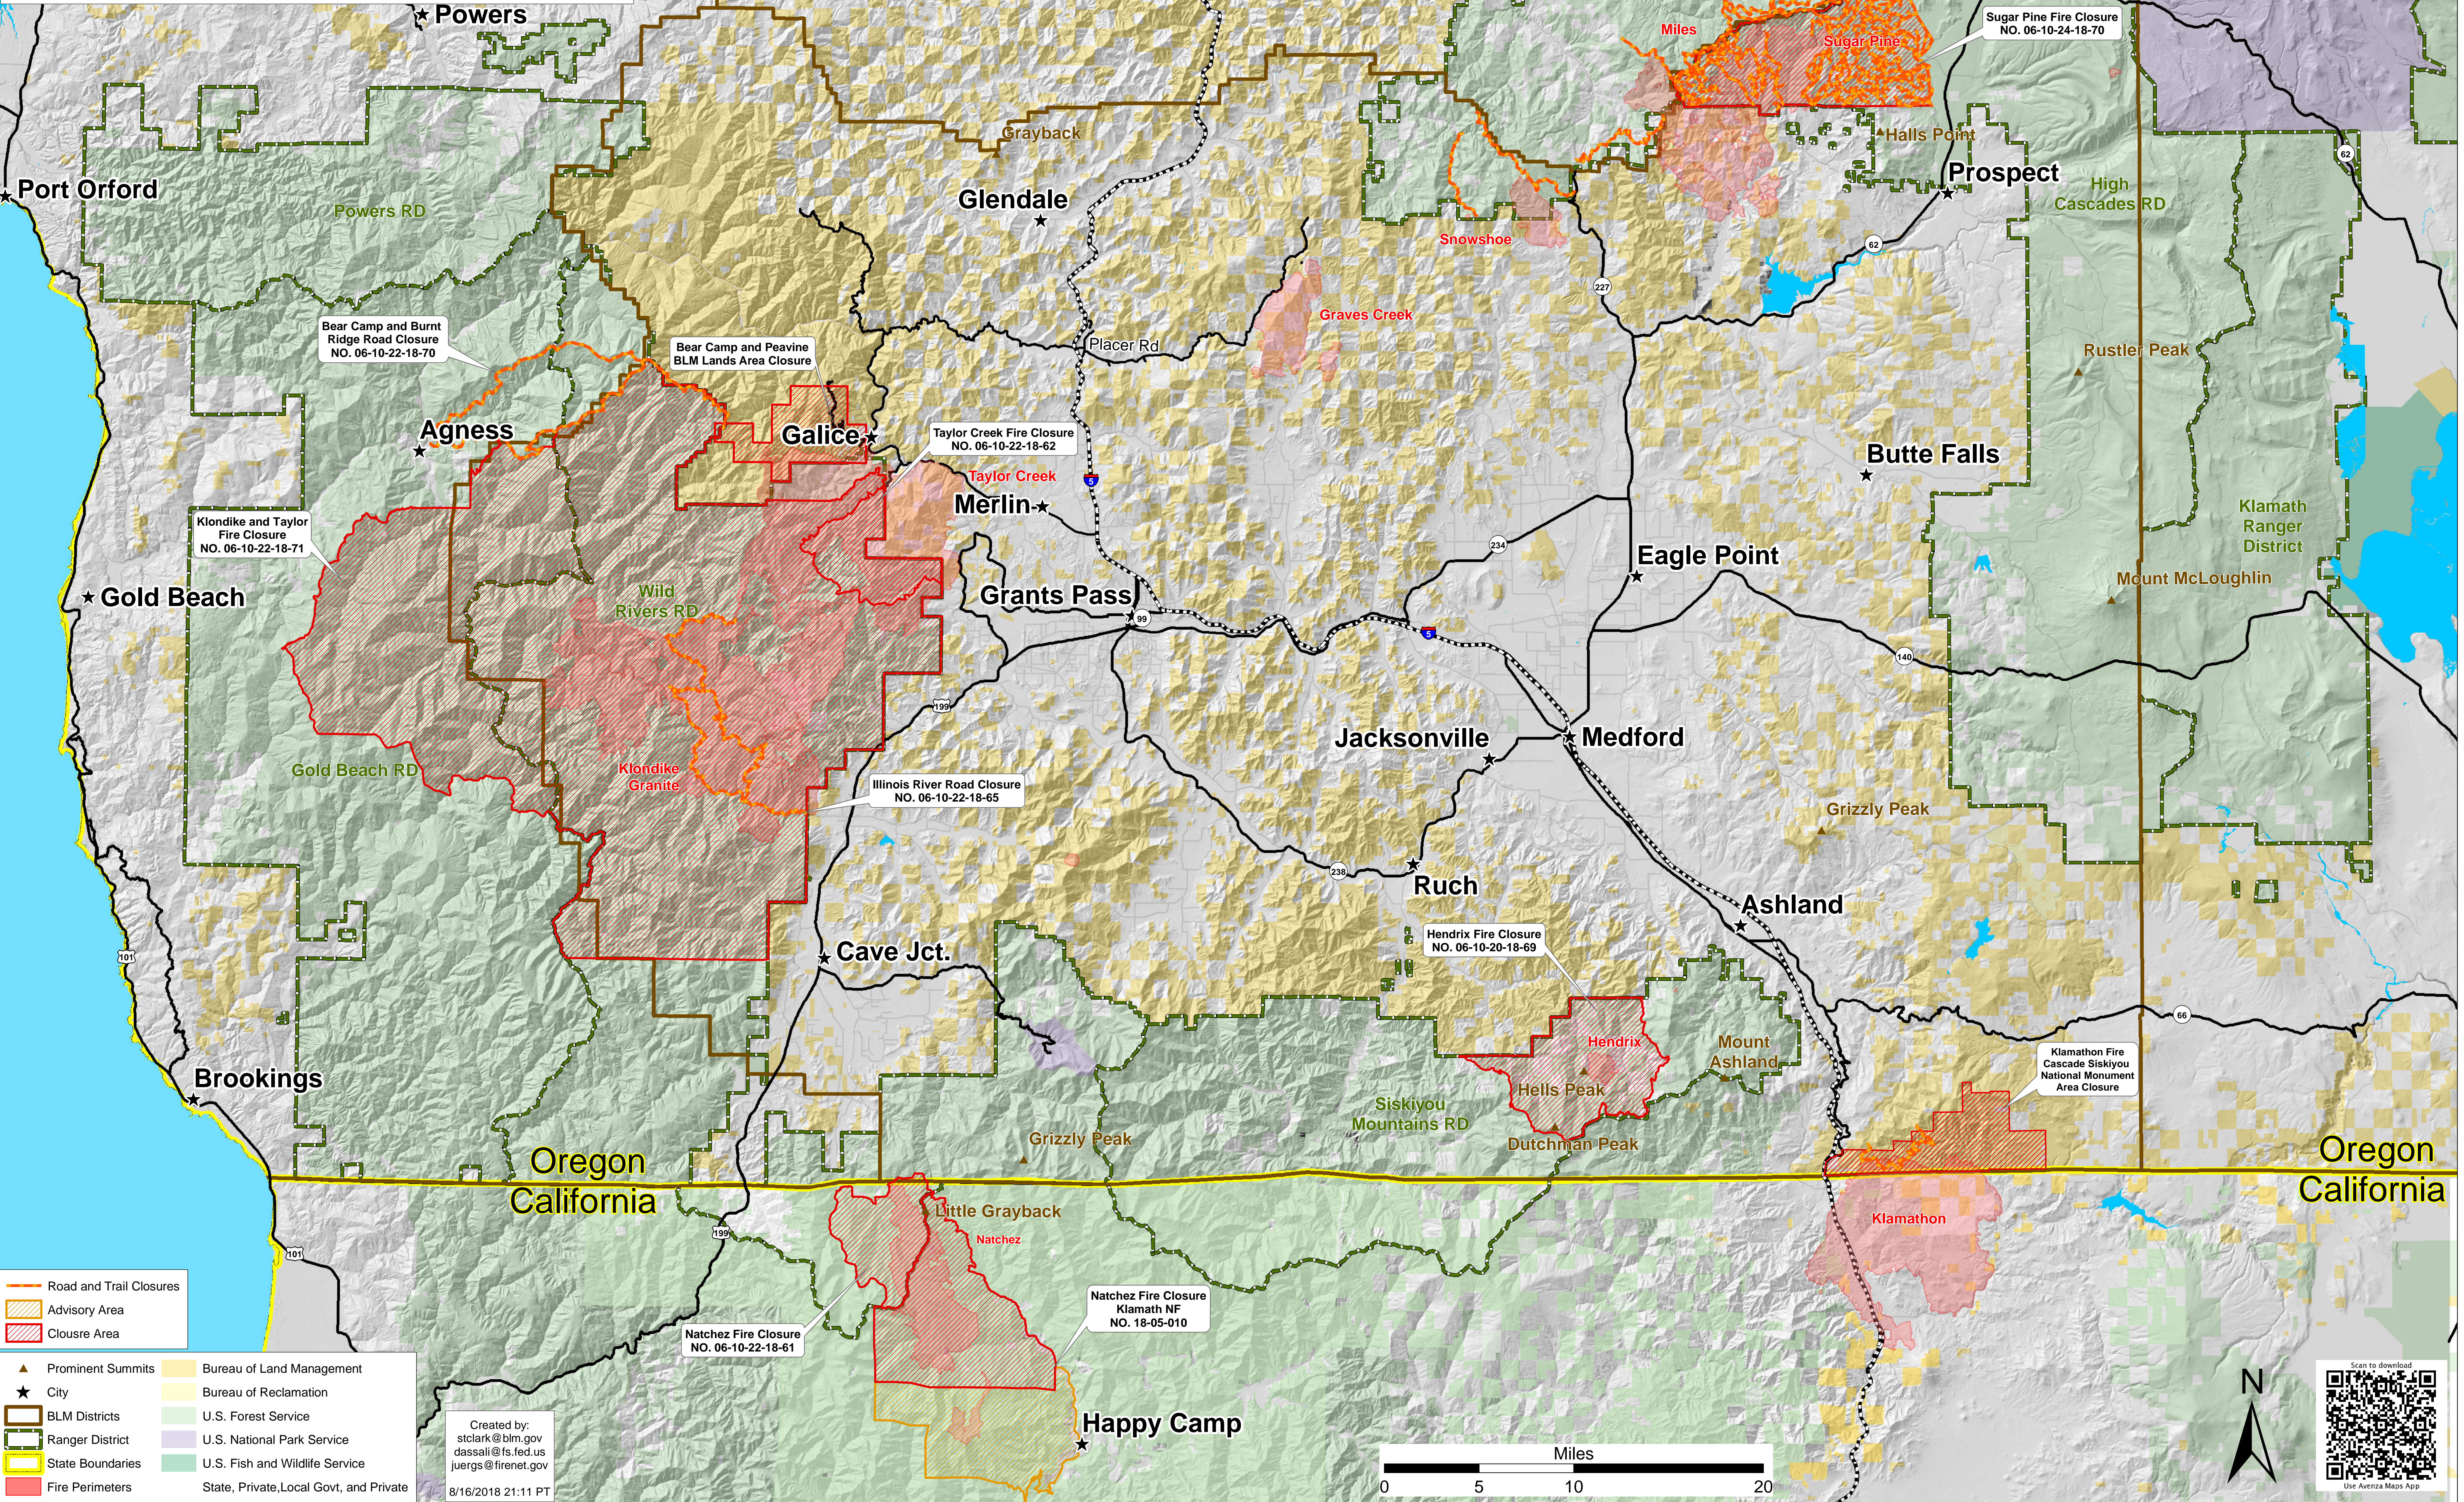

All Fire Closures Vicinity Map

August 17, 2018

Klamath National Forest
 Rogue River-Siskiyou National Forest
 Umpqua National Forest
 Medford BLM District

- Road and Trail Closures
- Advisory Area
- Closure Area

- ▲ Prominent Summits
- ★ City
- BLM Districts
- Ranger District
- State Boundaries
- Fire Perimeters
- Bureau of Land Management
- Bureau of Reclamation
- U.S. Forest Service
- U.S. National Park Service
- U.S. Fish and Wildlife Service
- State, Private, Local Govt, and Private