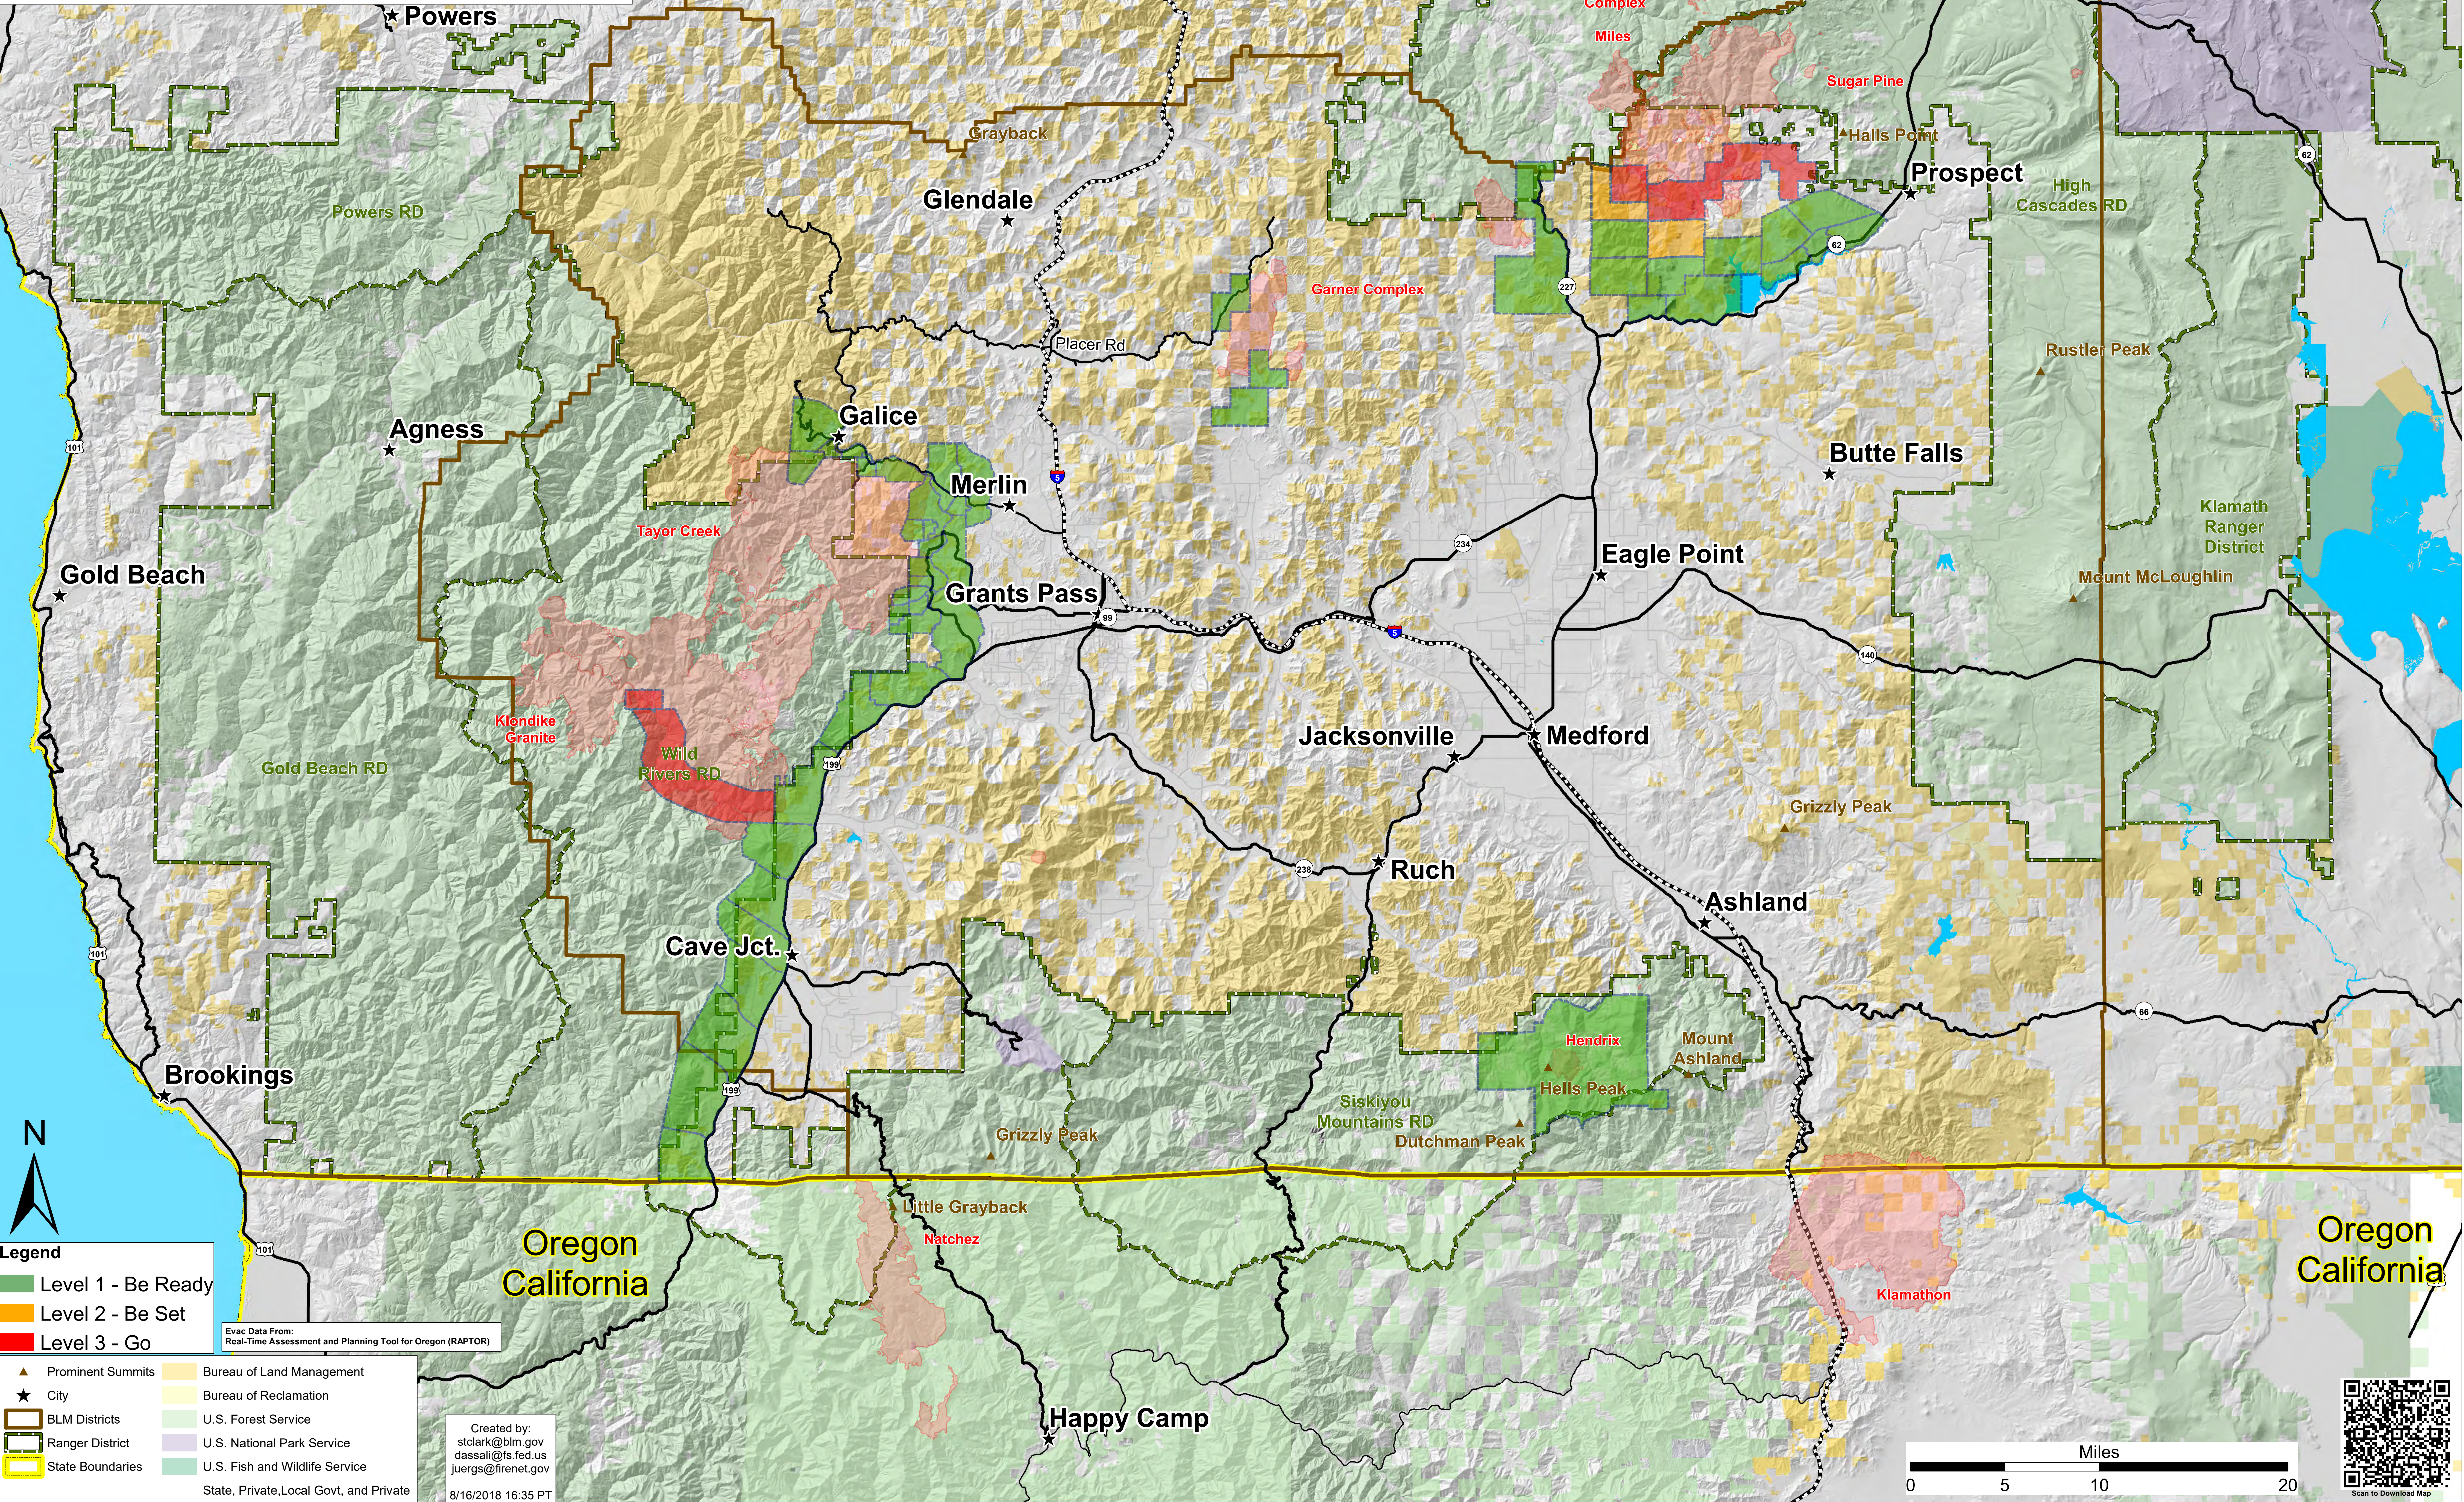

Southern Oregon Fire Evacuation Map

Aug 17, 2018

Klamath National Forest
Rogue River-Siskiyou National Forest
Umpqua National Forest
Medford BLM District

- Legend**
- Level 1 - Be Ready
 - Level 2 - Be Set
 - Level 3 - Go

- Prominent Summits
- City
- BLM Districts
- Ranger District
- State Boundaries
- Bureau of Land Management
- Bureau of Reclamation
- U.S. Forest Service
- U.S. National Park Service
- U.S. Fish and Wildlife Service
- State, Private, Local Govt, and Private