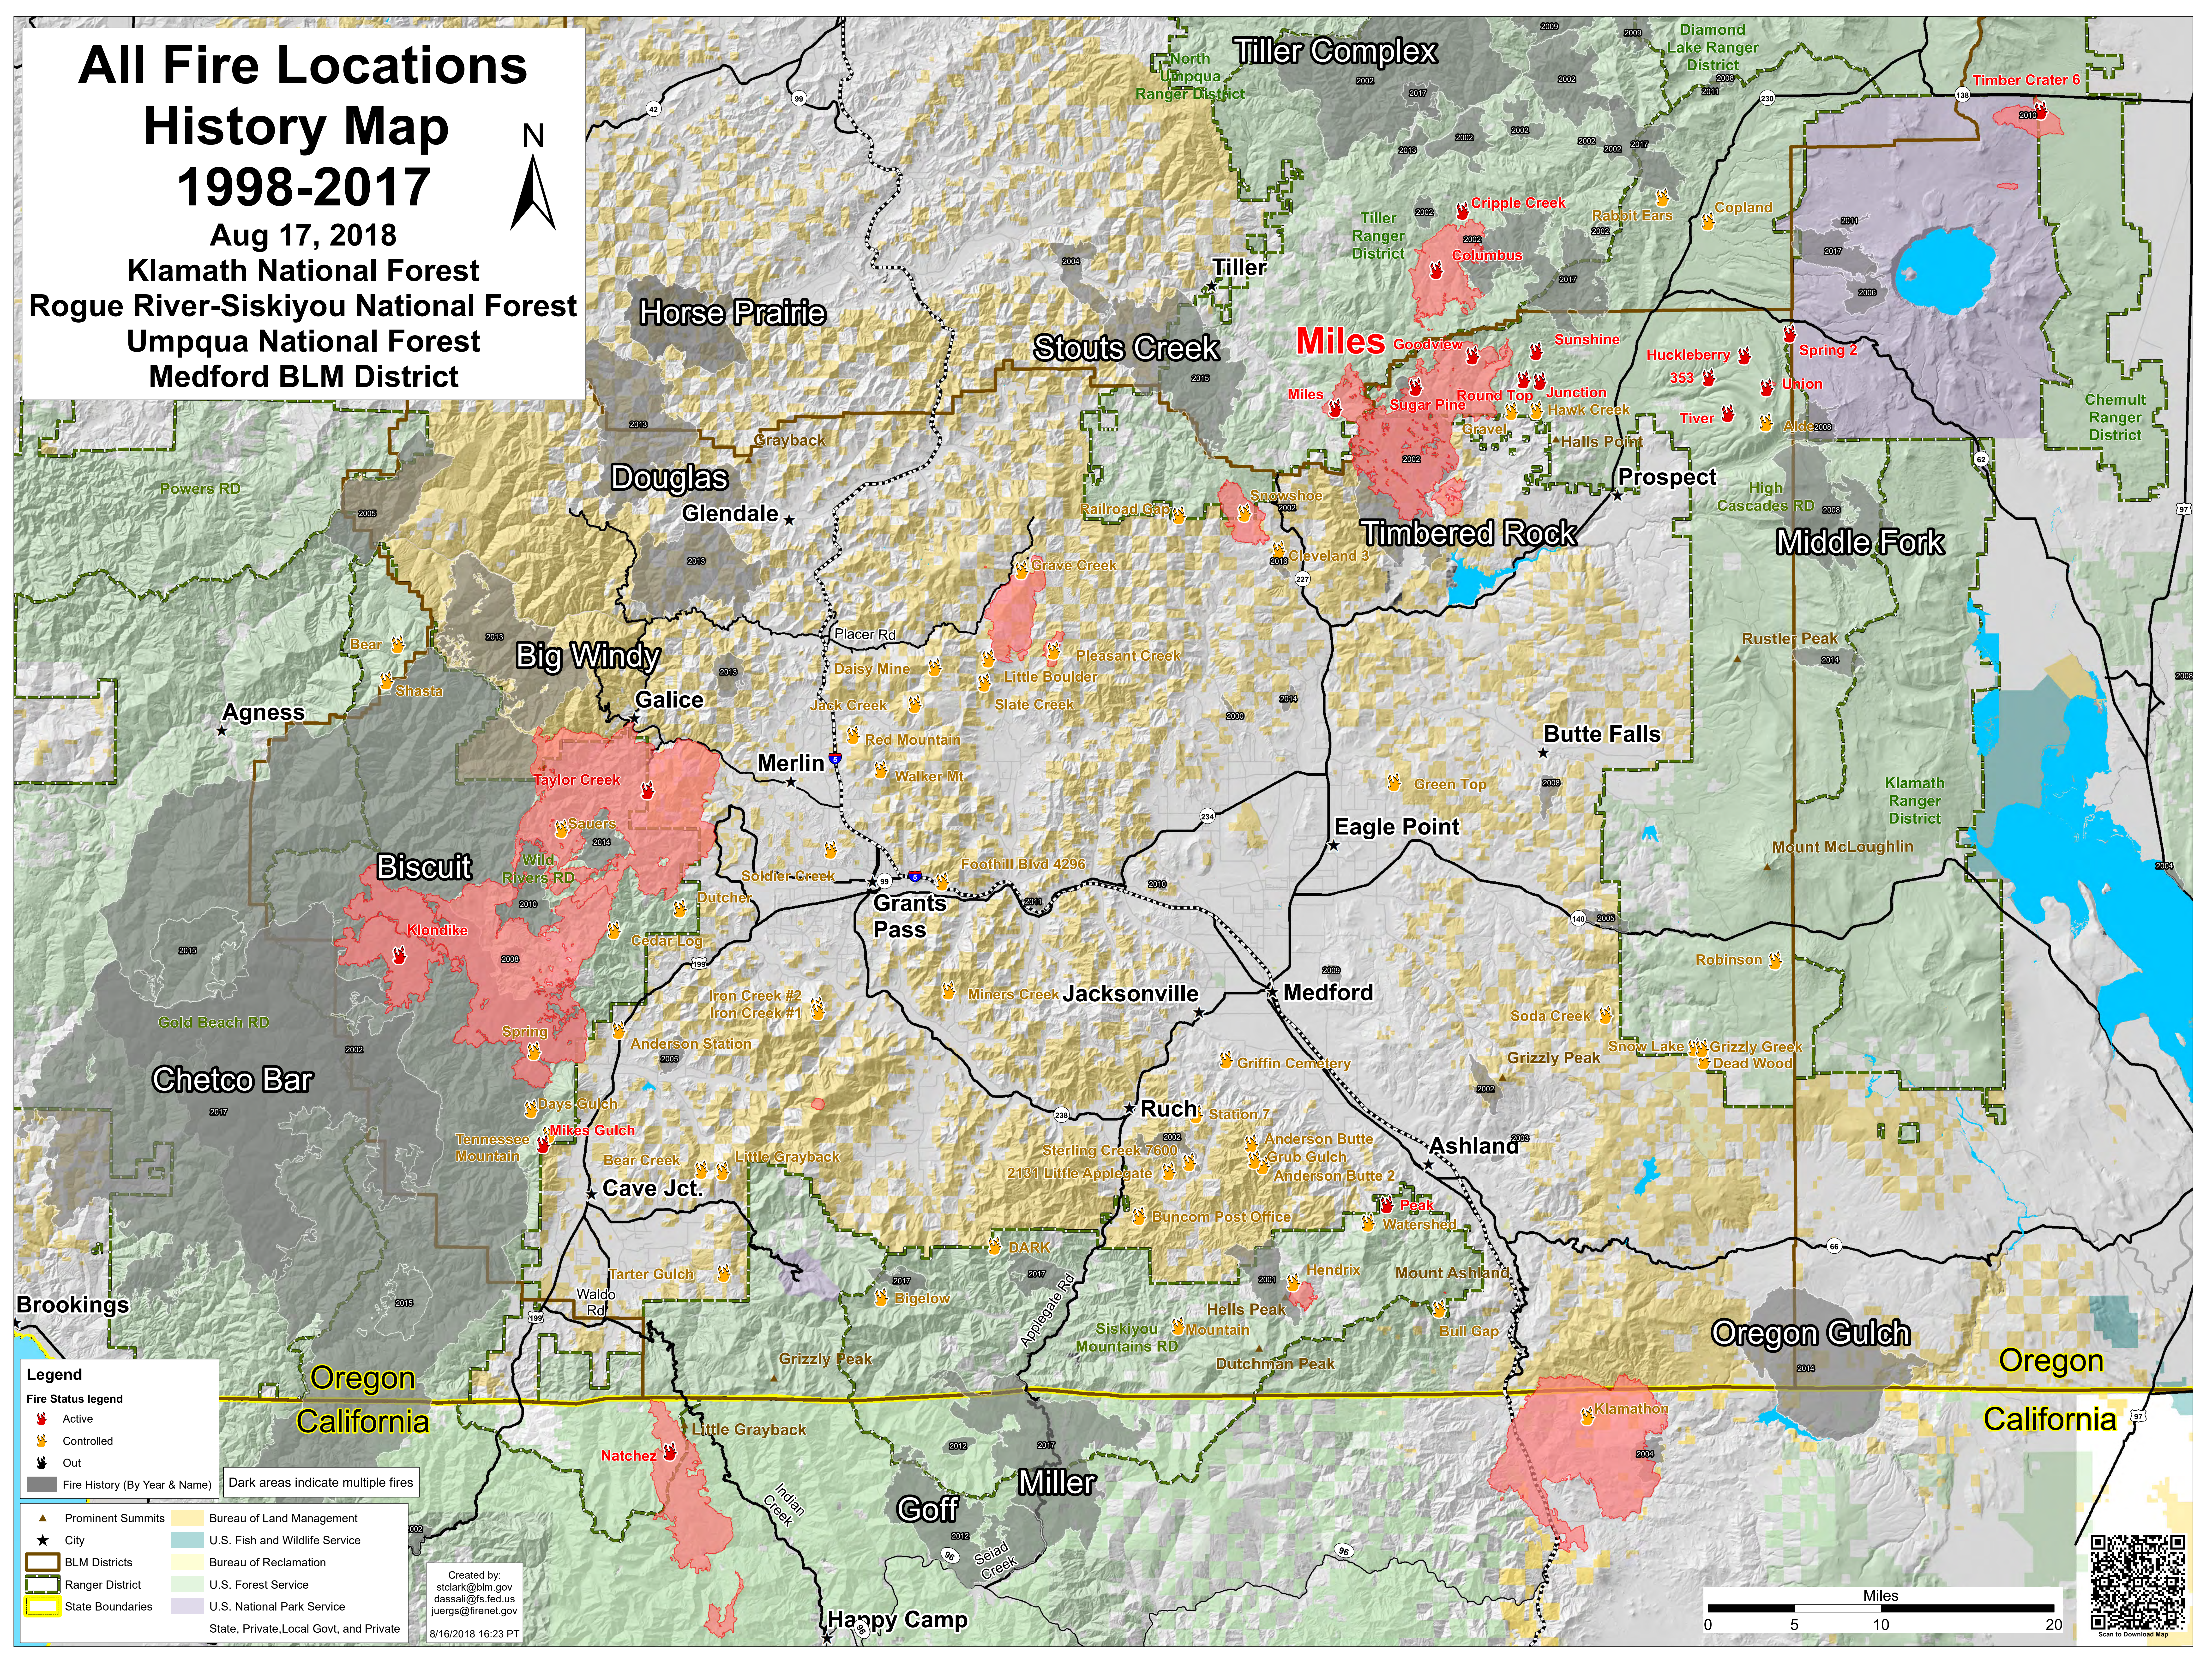

# All Fire Locations History Map 1998-2017

Aug 17, 2018

Klamath National Forest  
 Rogue River-Siskiyou National Forest  
 Umpqua National Forest  
 Medford BLM District

**Legend**

**Fire Status legend**

- Active
- Controlled
- Out
- Fire History (By Year & Name) Dark areas indicate multiple fires

- Prominent Summits
- City
- BLM Districts
- Ranger District
- State Boundaries
- Bureau of Land Management
- U.S. Fish and Wildlife Service
- Bureau of Reclamation
- U.S. Forest Service
- U.S. National Park Service
- State, Private, Local Govt, and Private