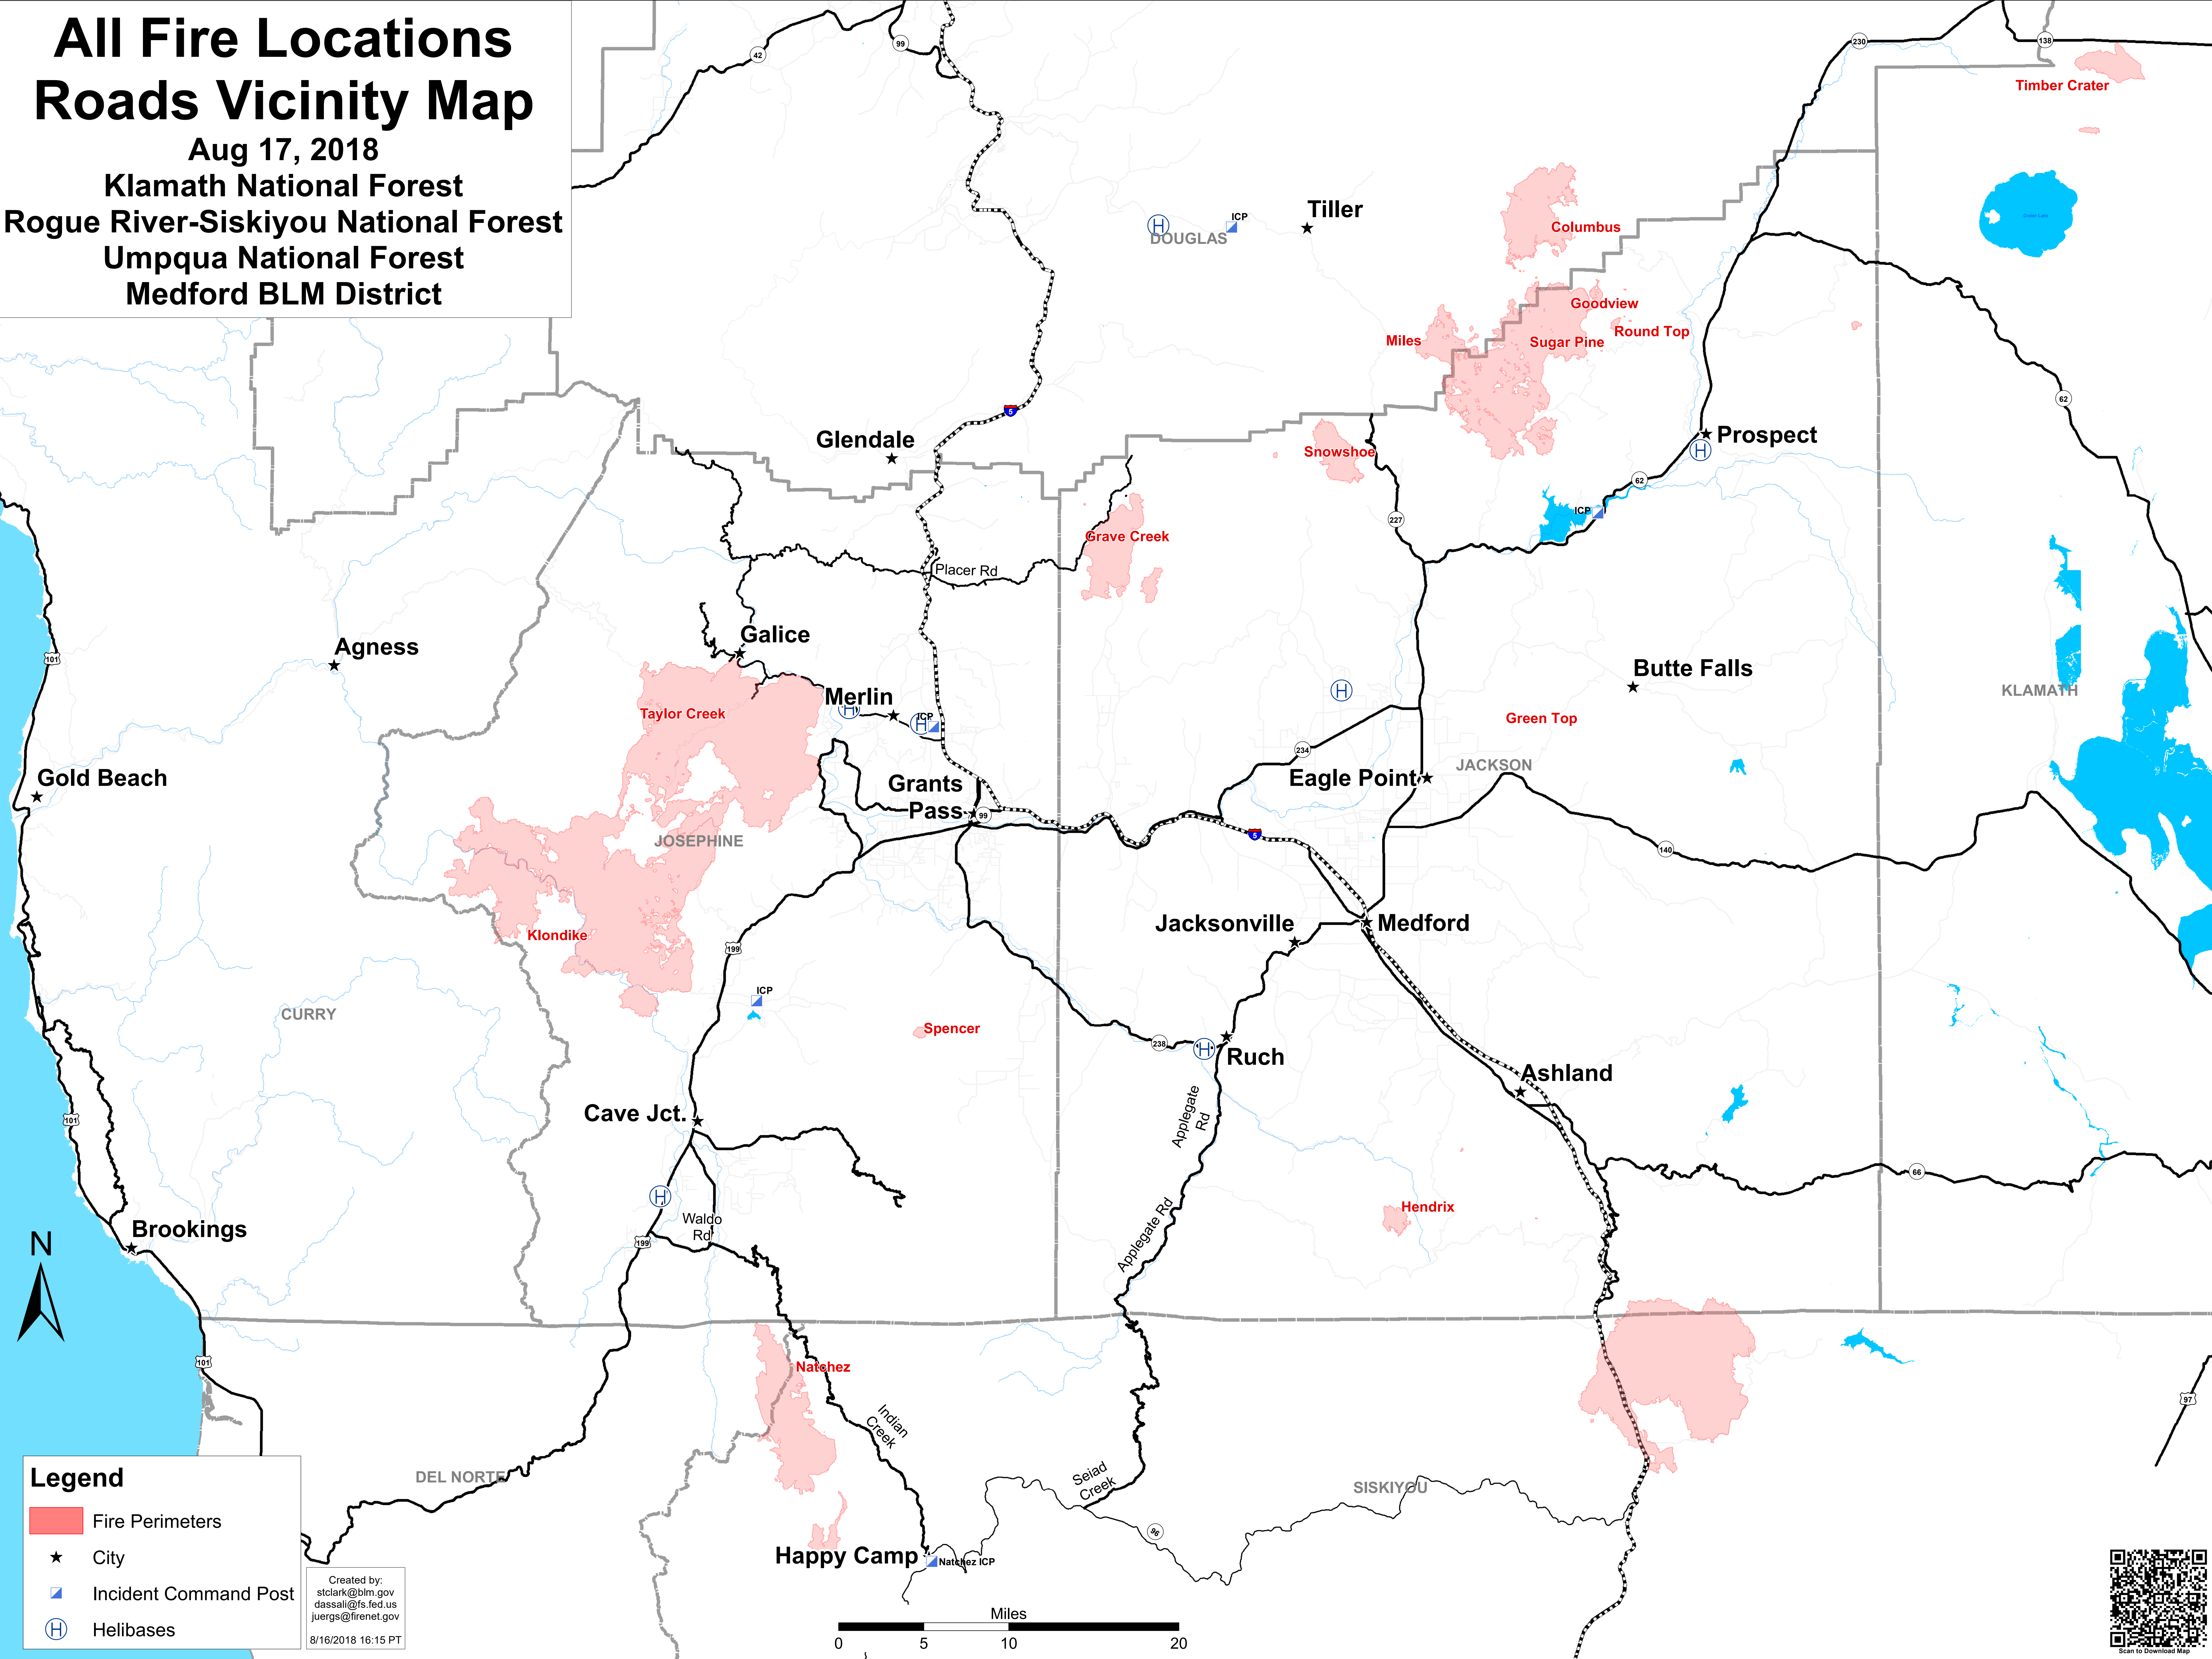

All Fire Locations Roads Vicinity Map

Aug 17, 2018

Klamath National Forest
Rogue River-Siskiyou National Forest
Umpqua National Forest
Medford BLM District

Legend

- Fire Perimeters
- City
- Incident Command Post
- Helibases