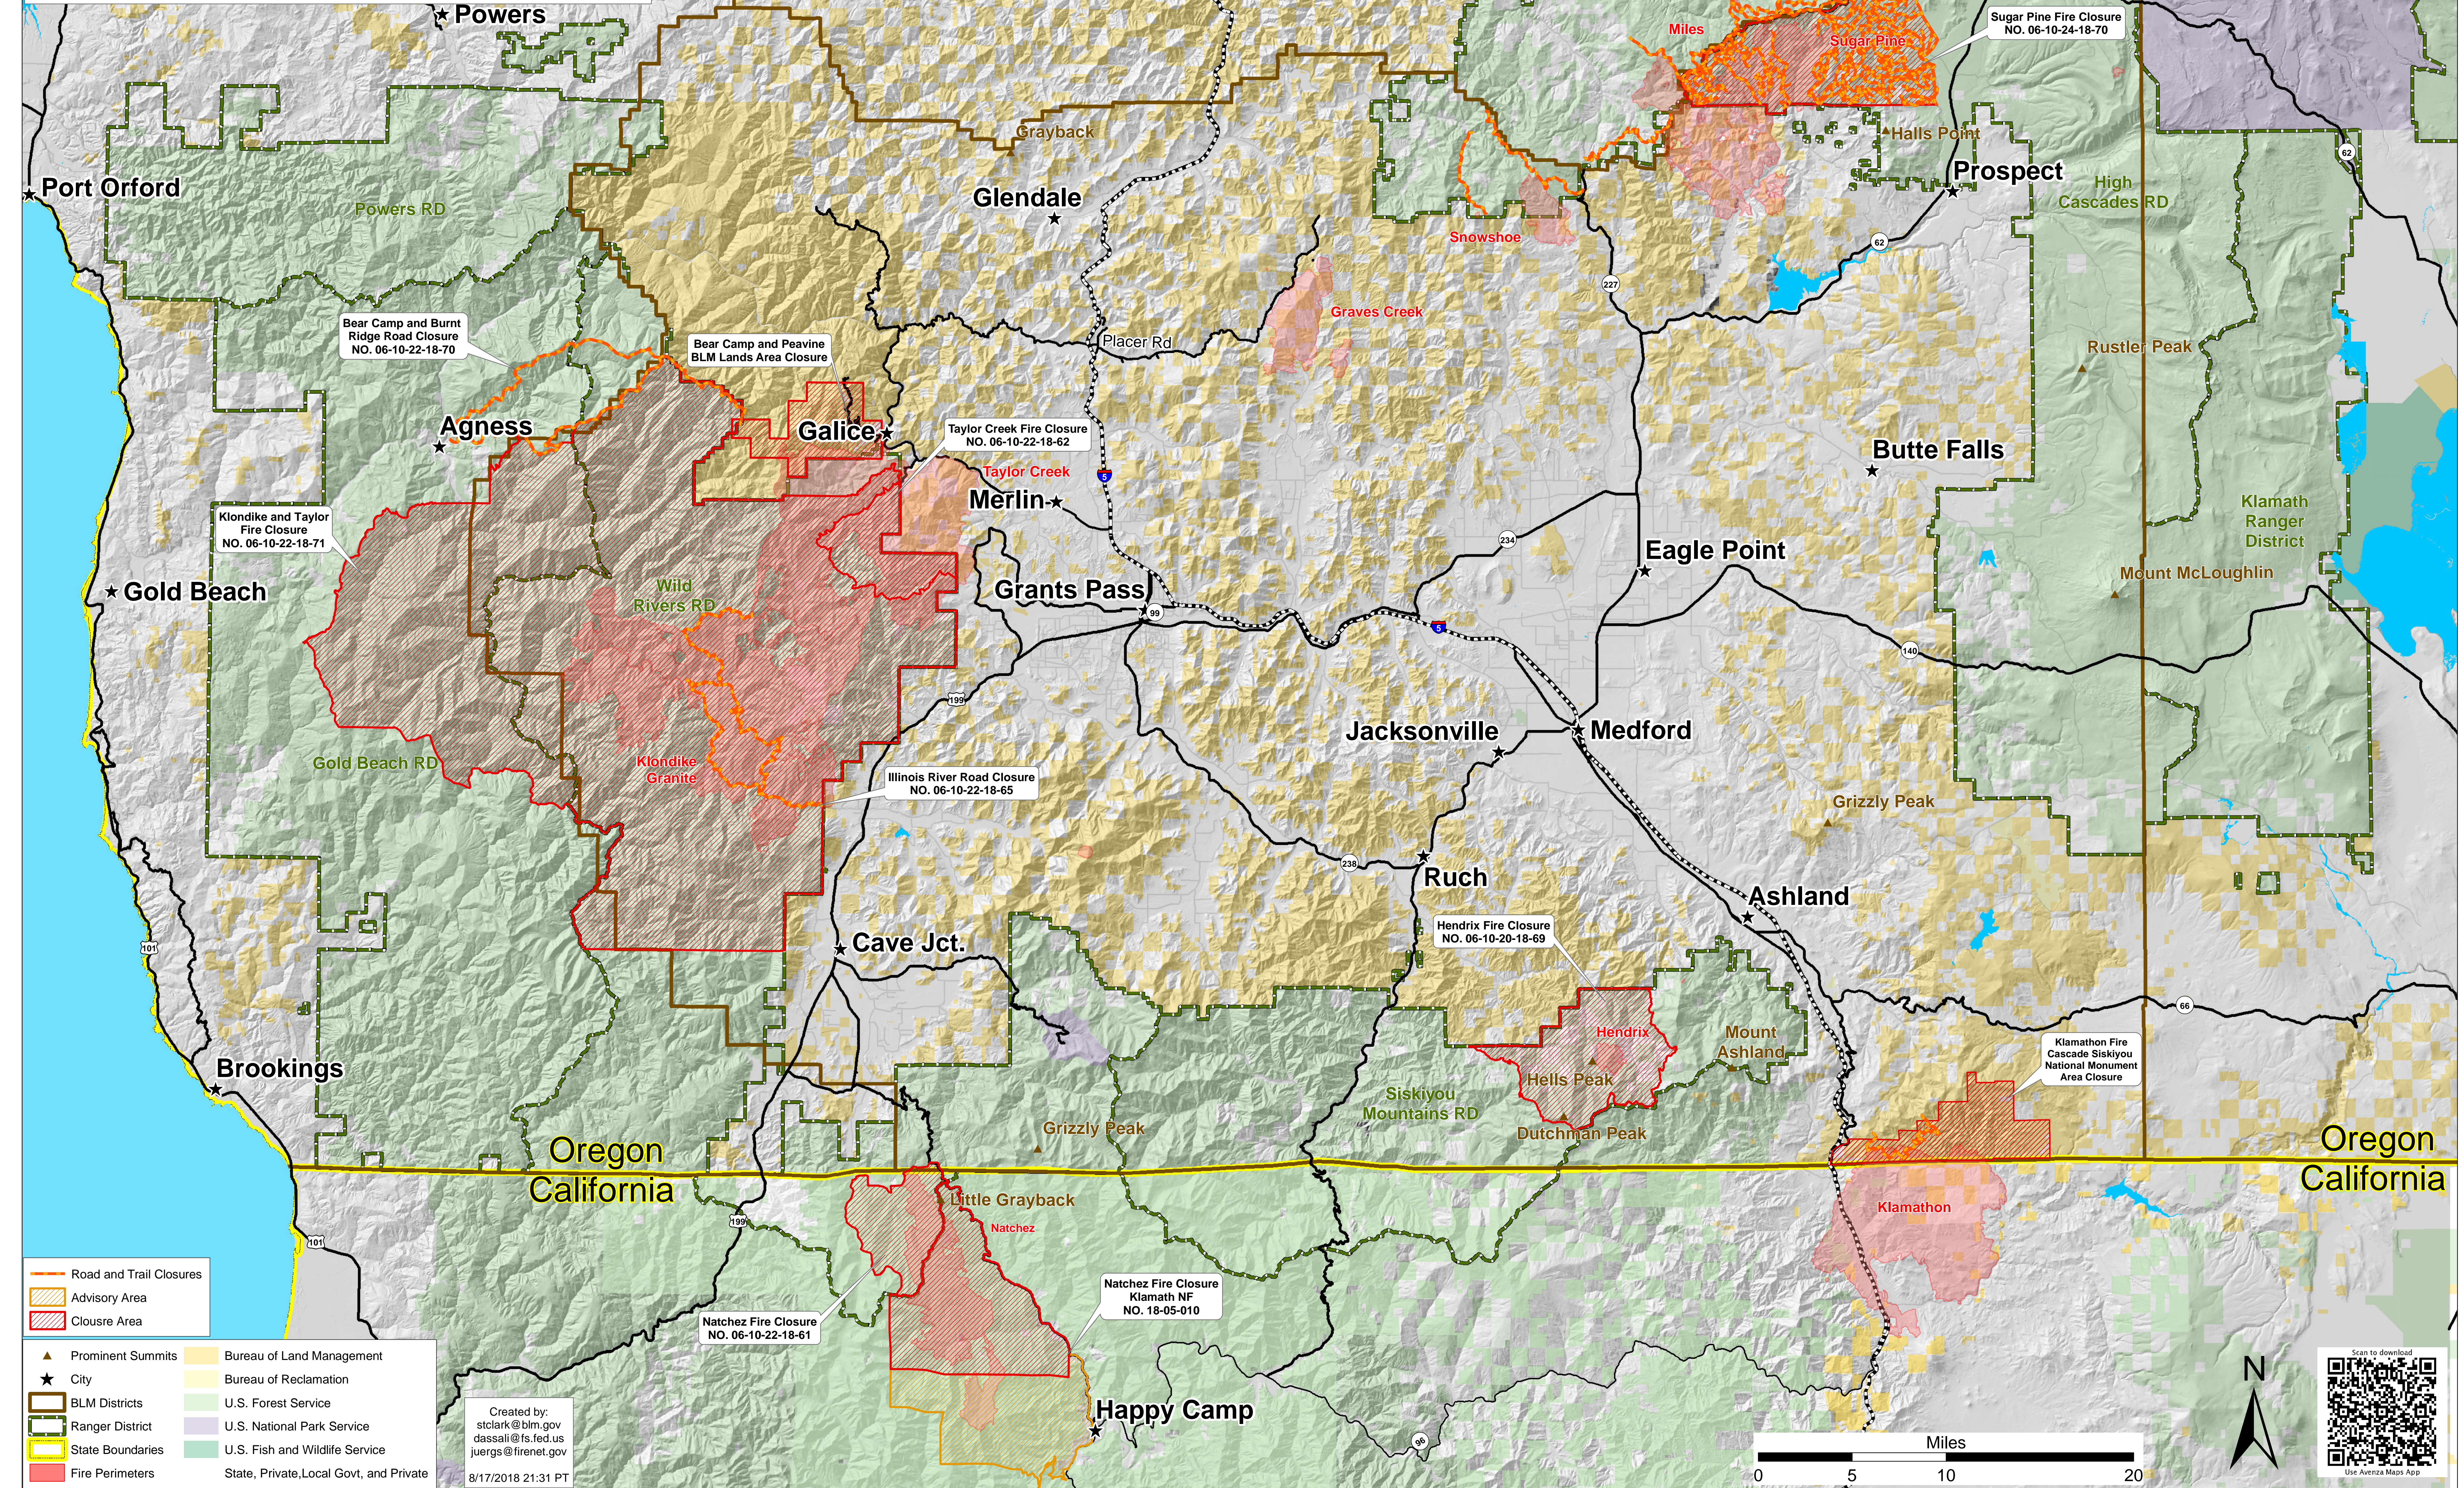

All Fire Closures Vicinity Map

August 18, 2018

Klamath National Forest
 Rogue River-Siskiyou National Forest
 Umpqua National Forest
 Medford BLM District

- Road and Trail Closures
- Advisory Area
- Closure Area

- Bureau of Land Management
- Bureau of Reclamation
- U.S. Forest Service
- U.S. National Park Service
- U.S. Fish and Wildlife Service
- State, Private, Local Govt, and Private
- Prominent Summits
- City
- BLM Districts
- Ranger District
- State Boundaries
- Fire Perimeters