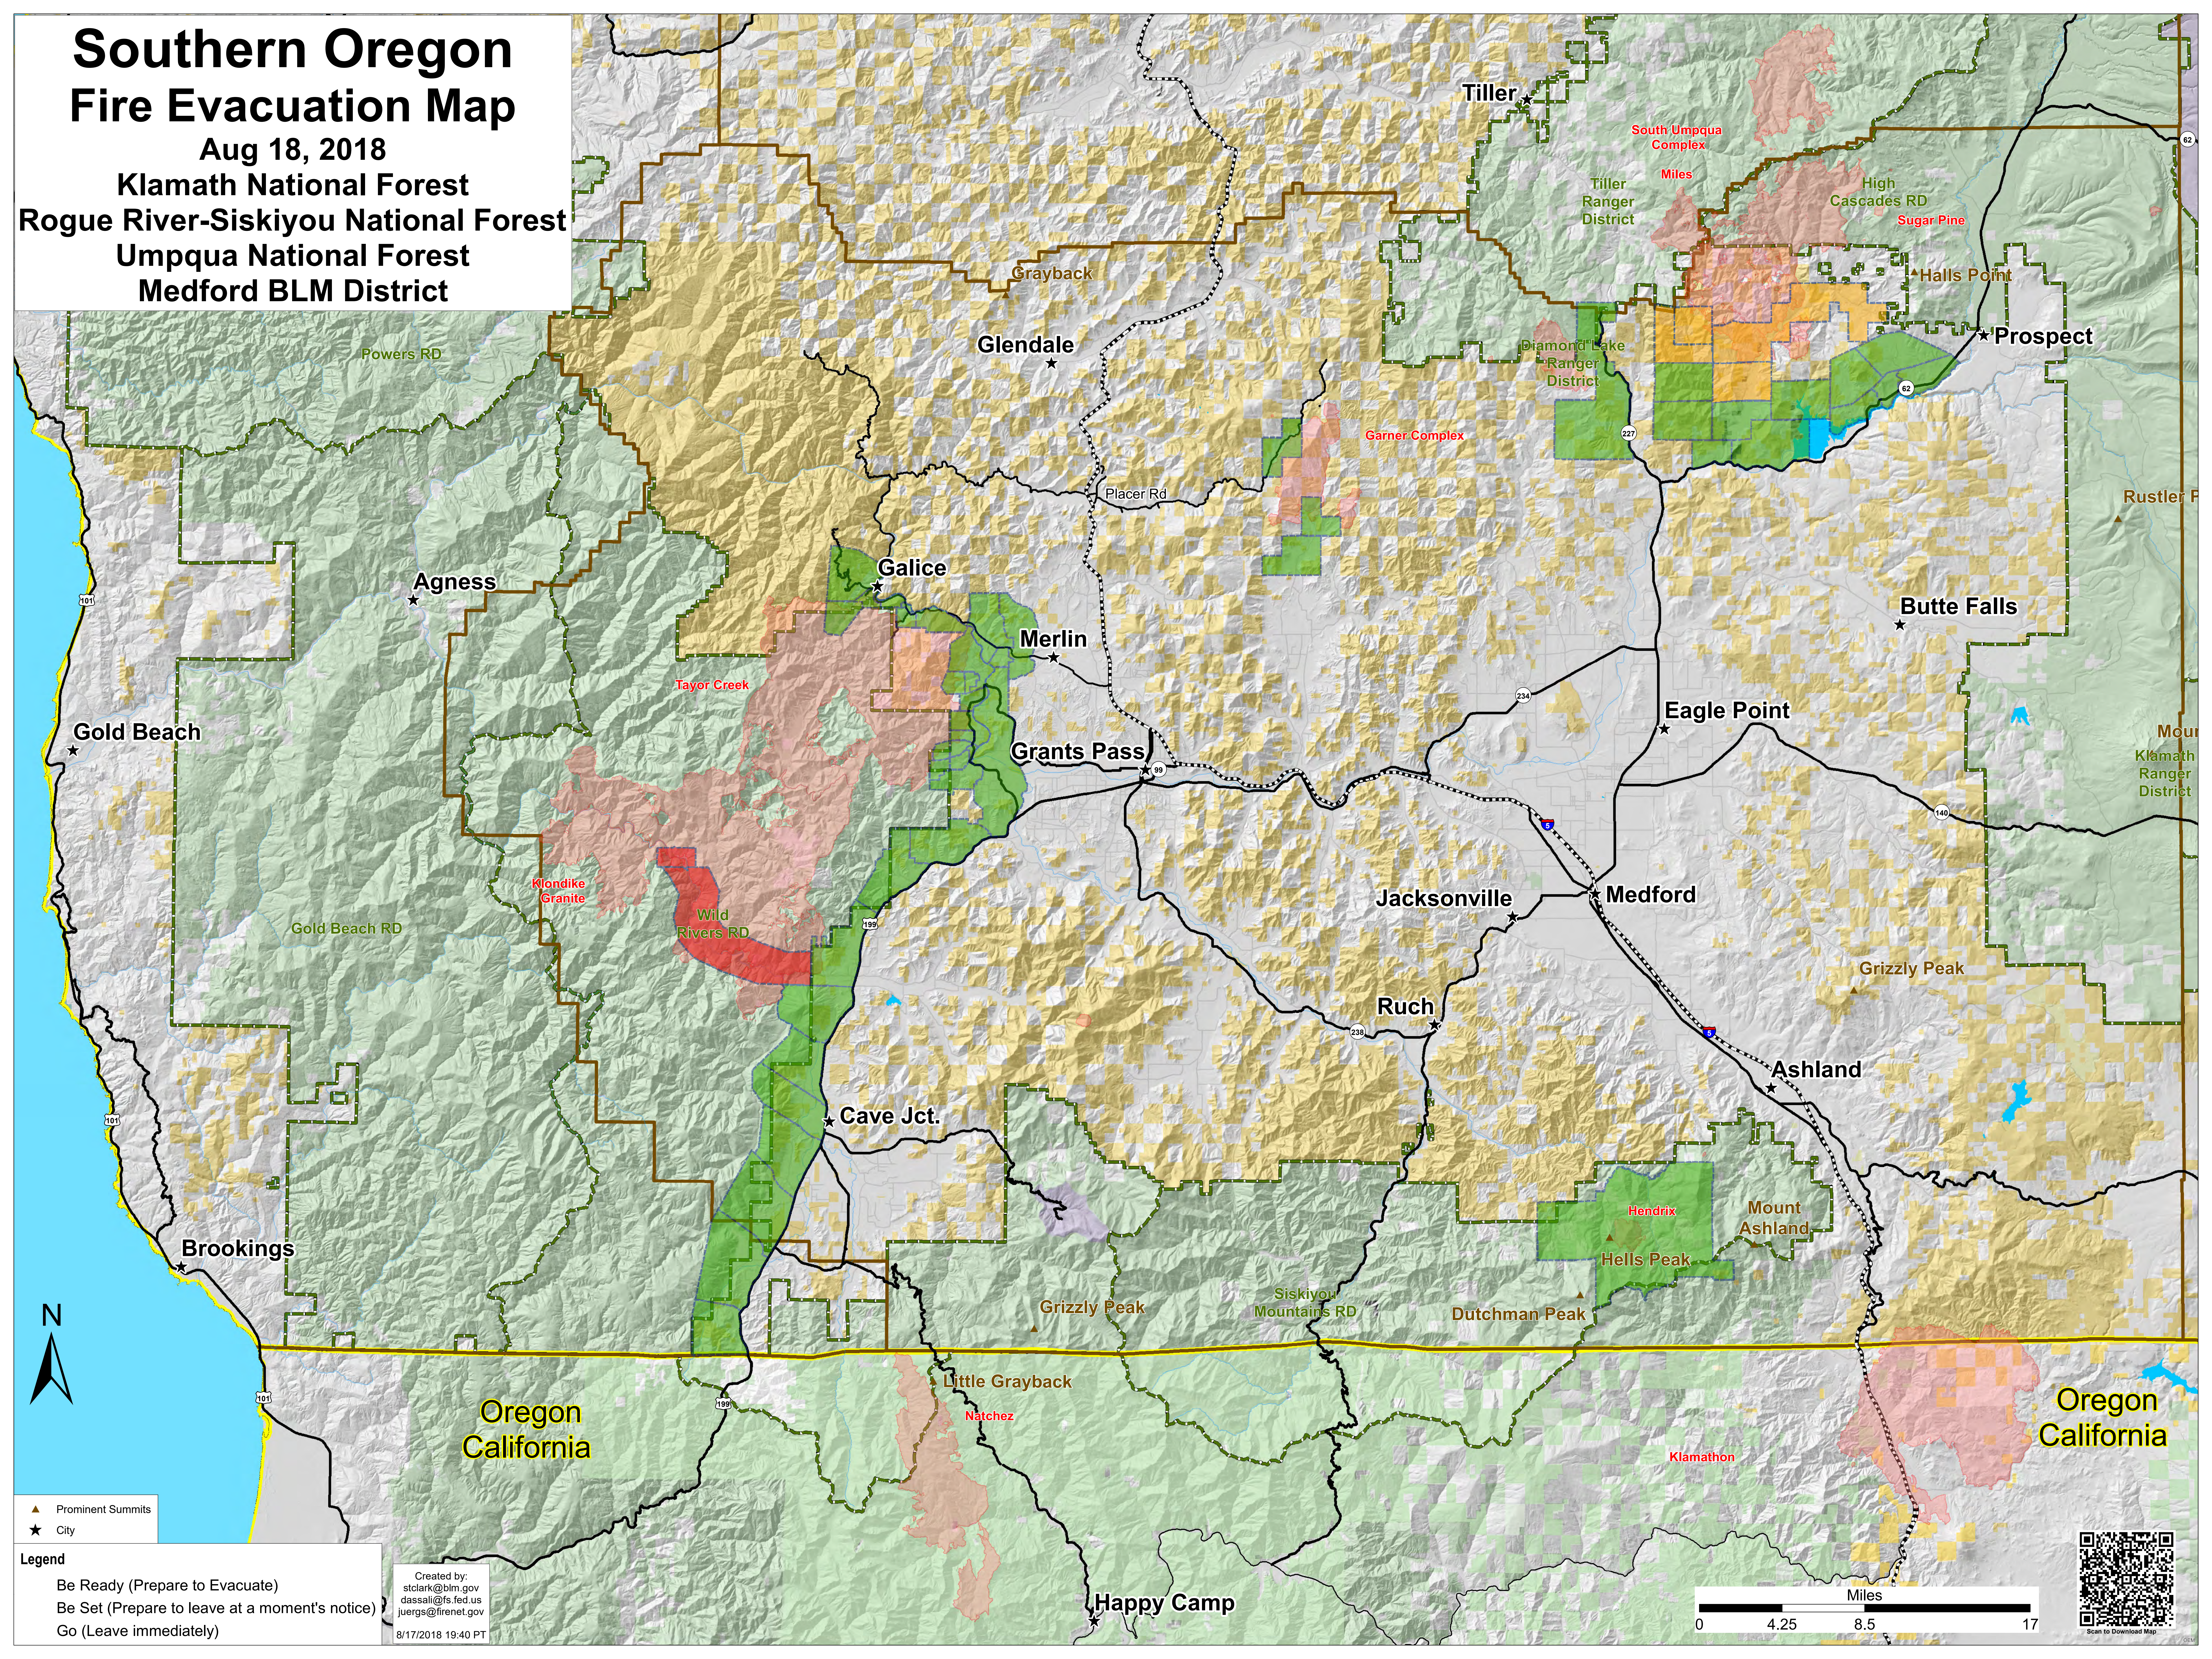

# Southern Oregon Fire Evacuation Map

Aug 18, 2018

Klamath National Forest

Rogue River-Siskiyou National Forest

Umpqua National Forest

Medford BLM District

- ▲ Prominent Summits  
★ City
- Legend**
- Be Ready (Prepare to Evacuate)
  - Be Set (Prepare to leave at a moment's notice)
  - Go (Leave immediately)