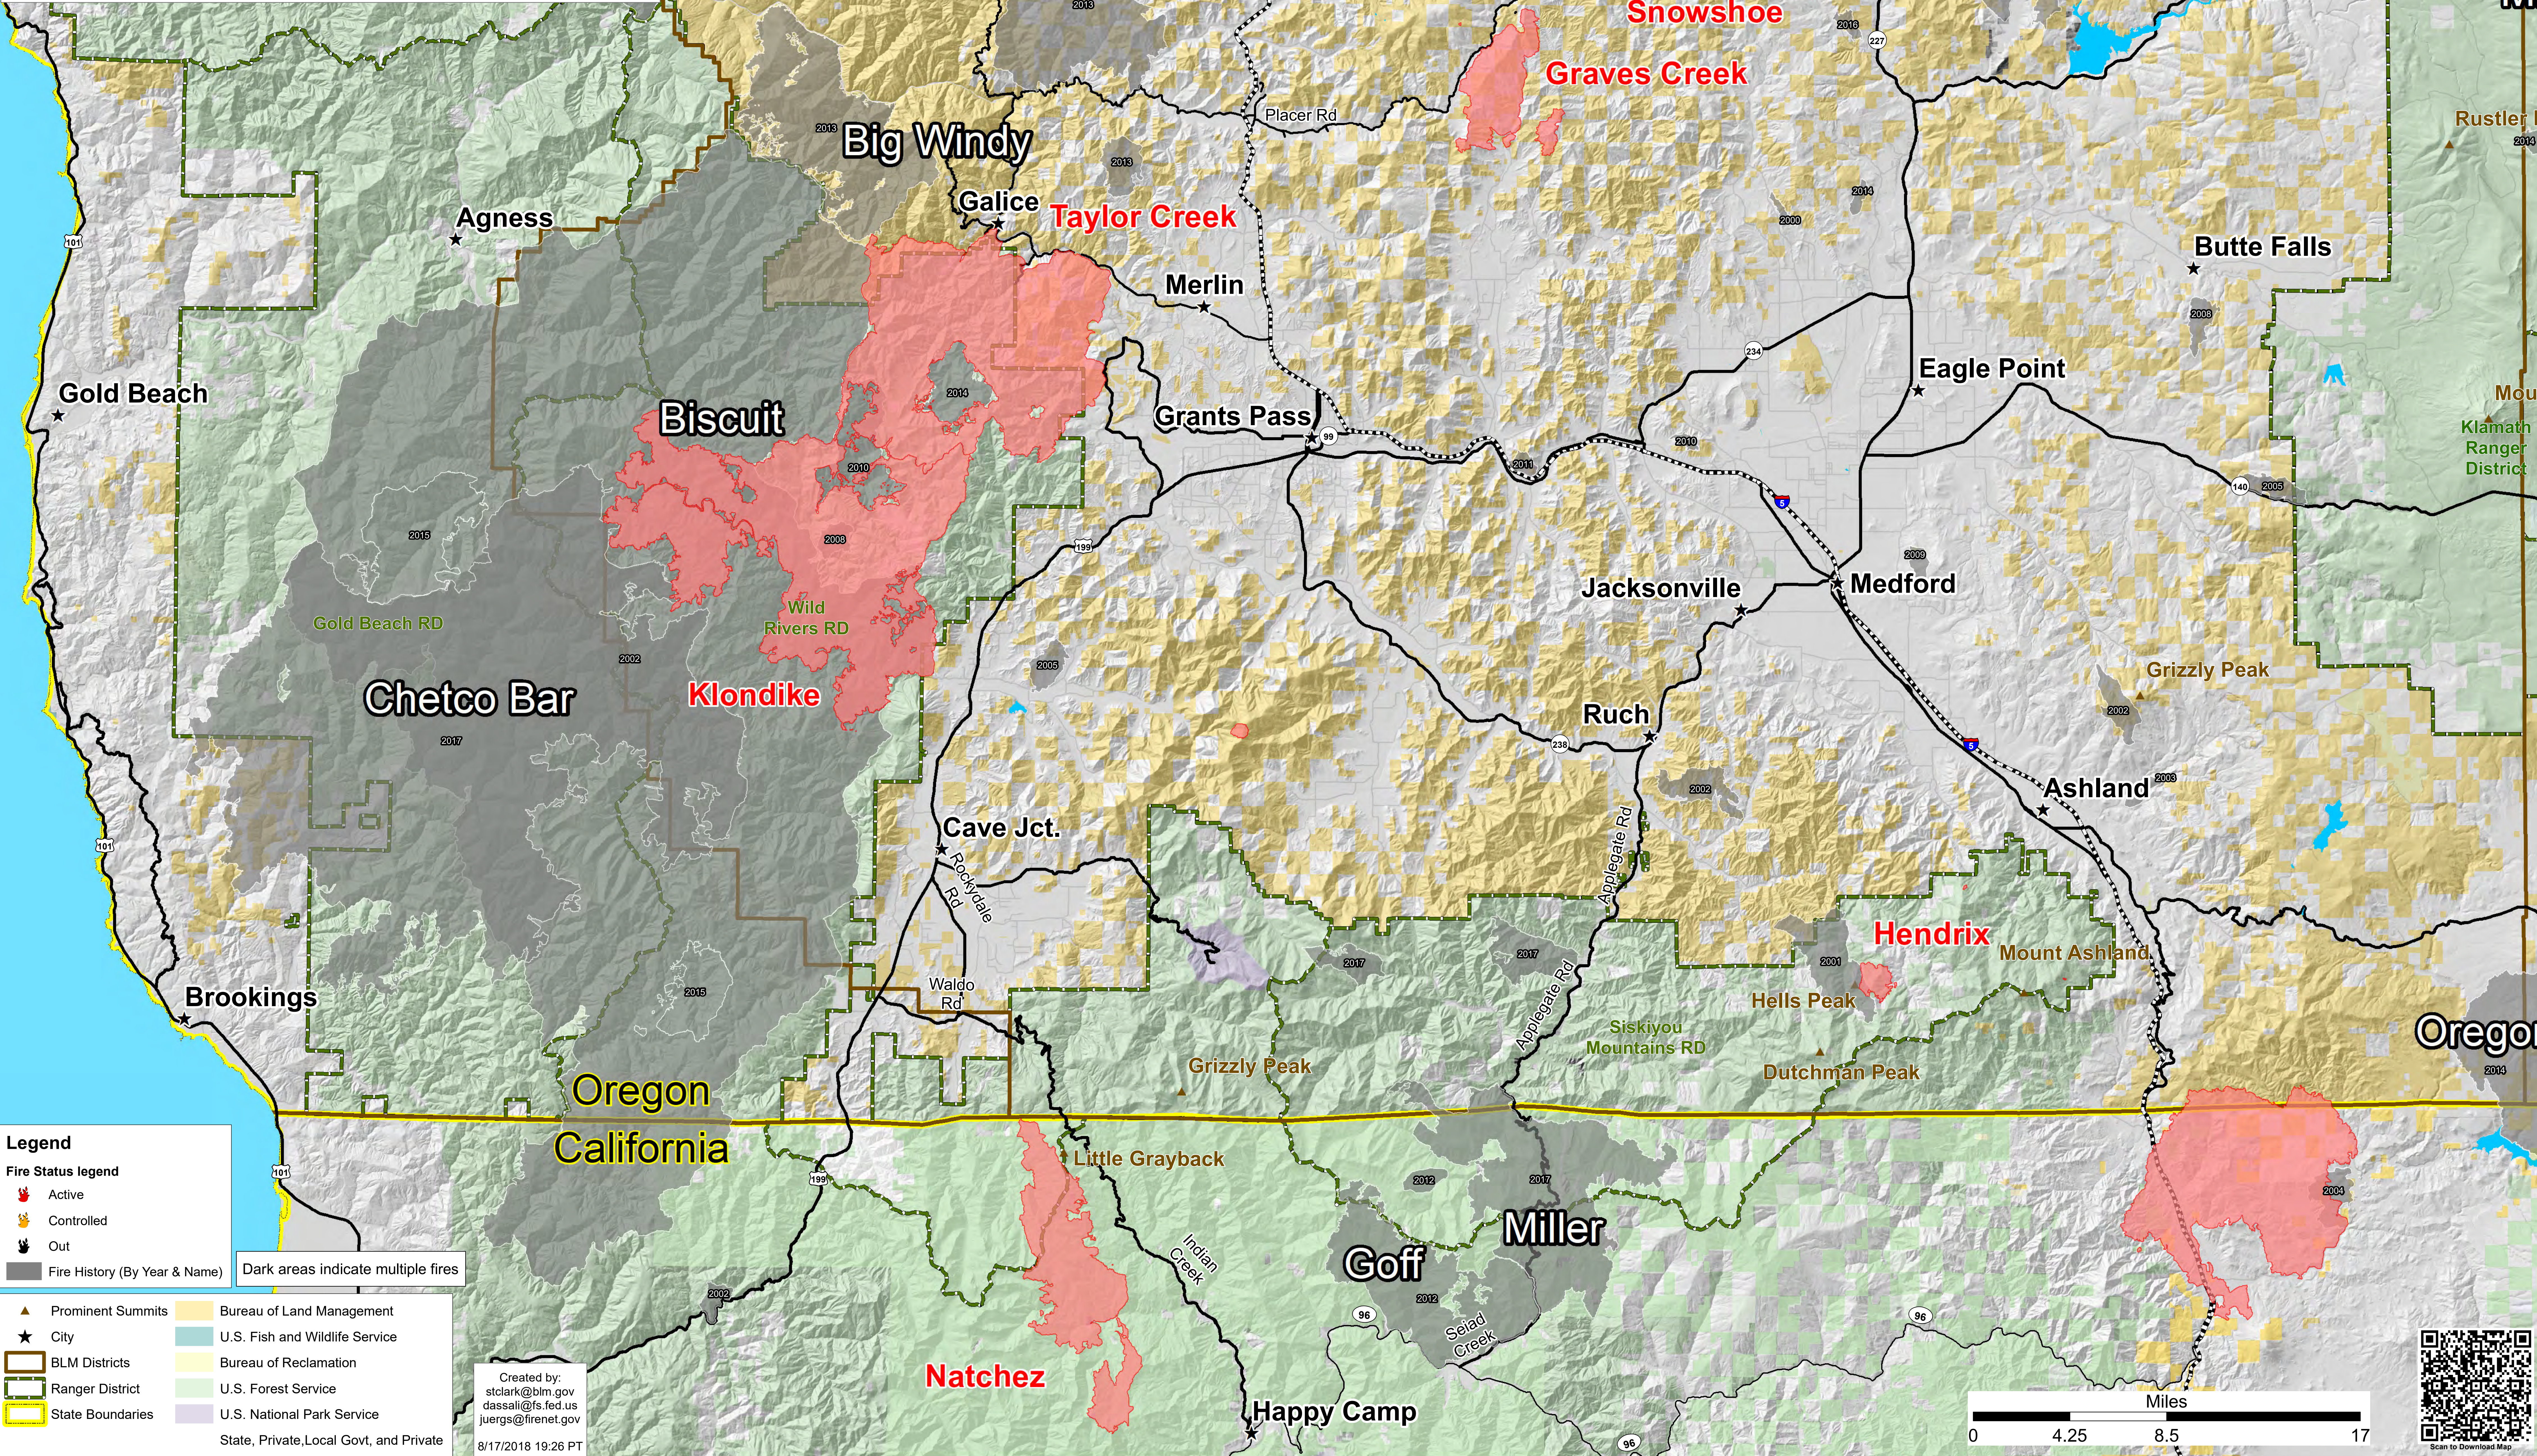

# All Fire Locations History Map 1998-2017

Aug 18, 2018

Klamath National Forest  
 Rogue River-Siskiyou National Forest  
 Umpqua National Forest  
 Medford BLM District

**Legend**

**Fire Status legend**

- Active
- Controlled
- Out
- Fire History (By Year & Name) Dark areas indicate multiple fires

- ▲ Prominent Summits
- Bureau of Land Management
- ★ City
- U.S. Fish and Wildlife Service
- BLM Districts
- Bureau of Reclamation
- Ranger District
- U.S. Forest Service
- State Boundaries
- U.S. National Park Service
- State, Private, Local Govt, and Private