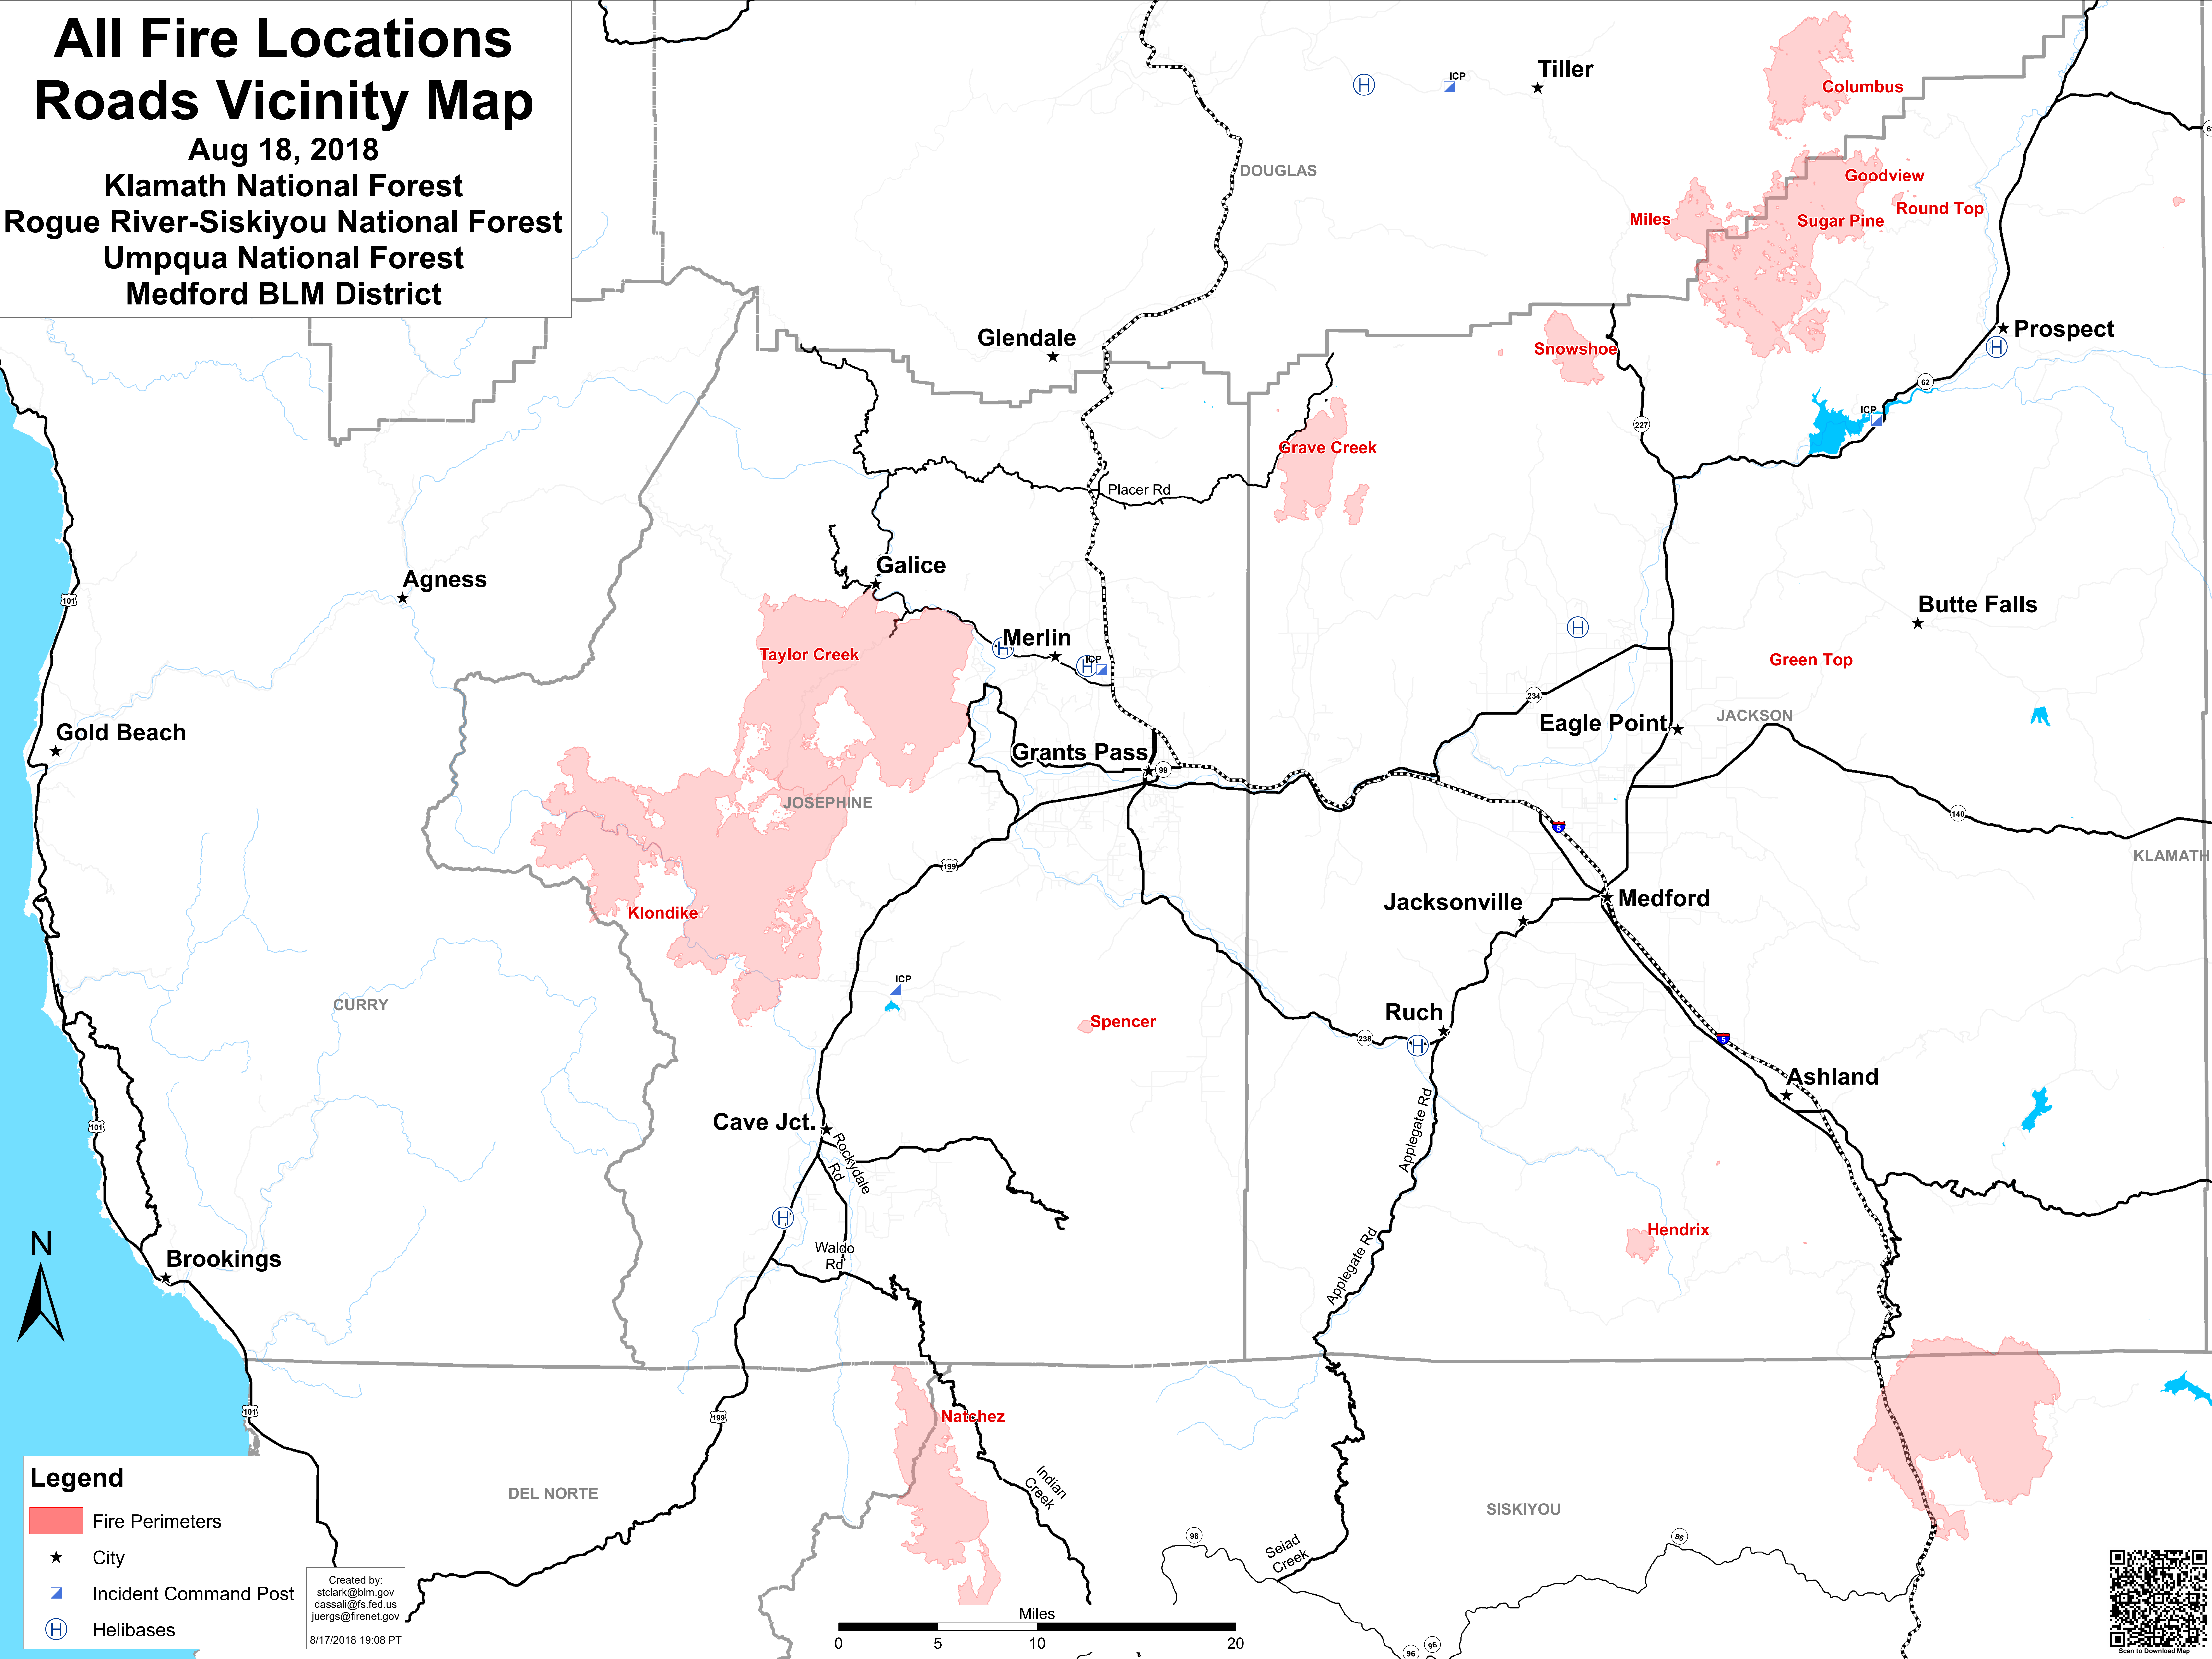

All Fire Locations Roads Vicinity Map

Aug 18, 2018
Klamath National Forest
Rogue River-Siskiyou National Forest
Umpqua National Forest
Medford BLM District

Legend

- Fire Perimeters
- City
- Incident Command Post
- Helibases