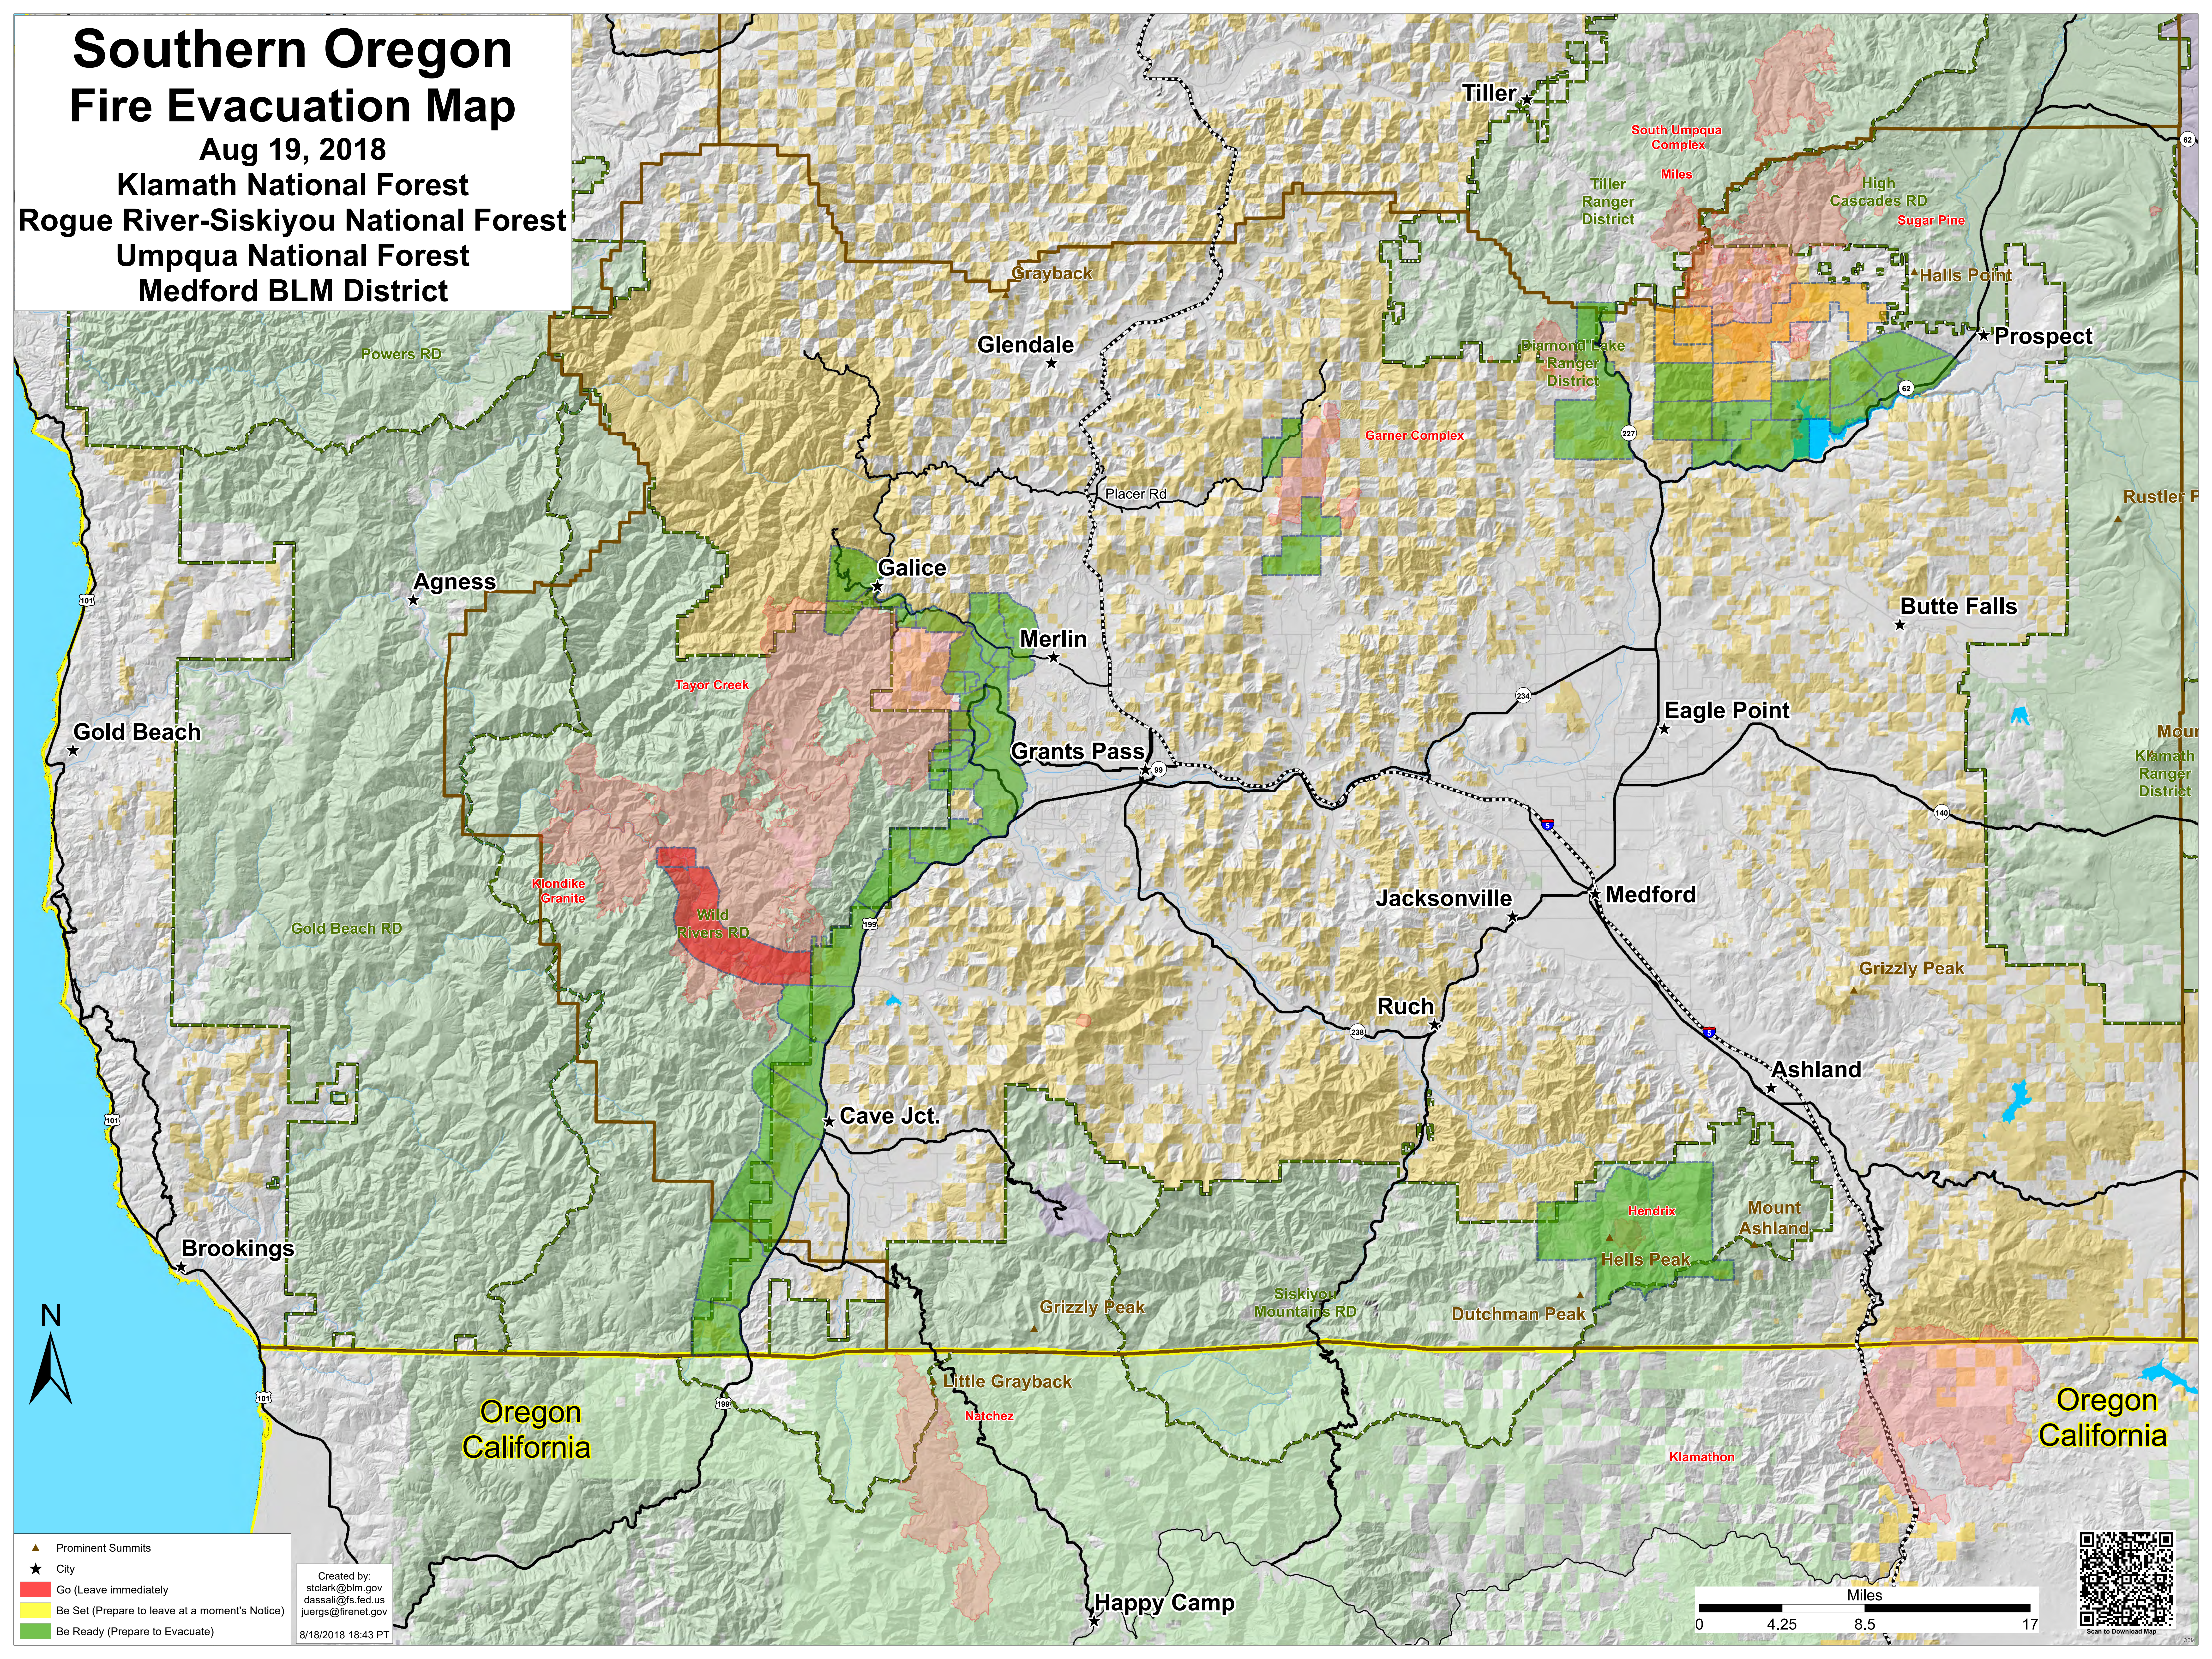

# Southern Oregon Fire Evacuation Map

Aug 19, 2018

Klamath National Forest

Rogue River-Siskiyou National Forest

Umpqua National Forest

Medford BLM District

- ▲ Prominent Summits
- ★ City
- Red: Go (Leave immediately)
- Yellow: Be Set (Prepare to leave at a moment's Notice)
- Green: Be Ready (Prepare to Evacuate)