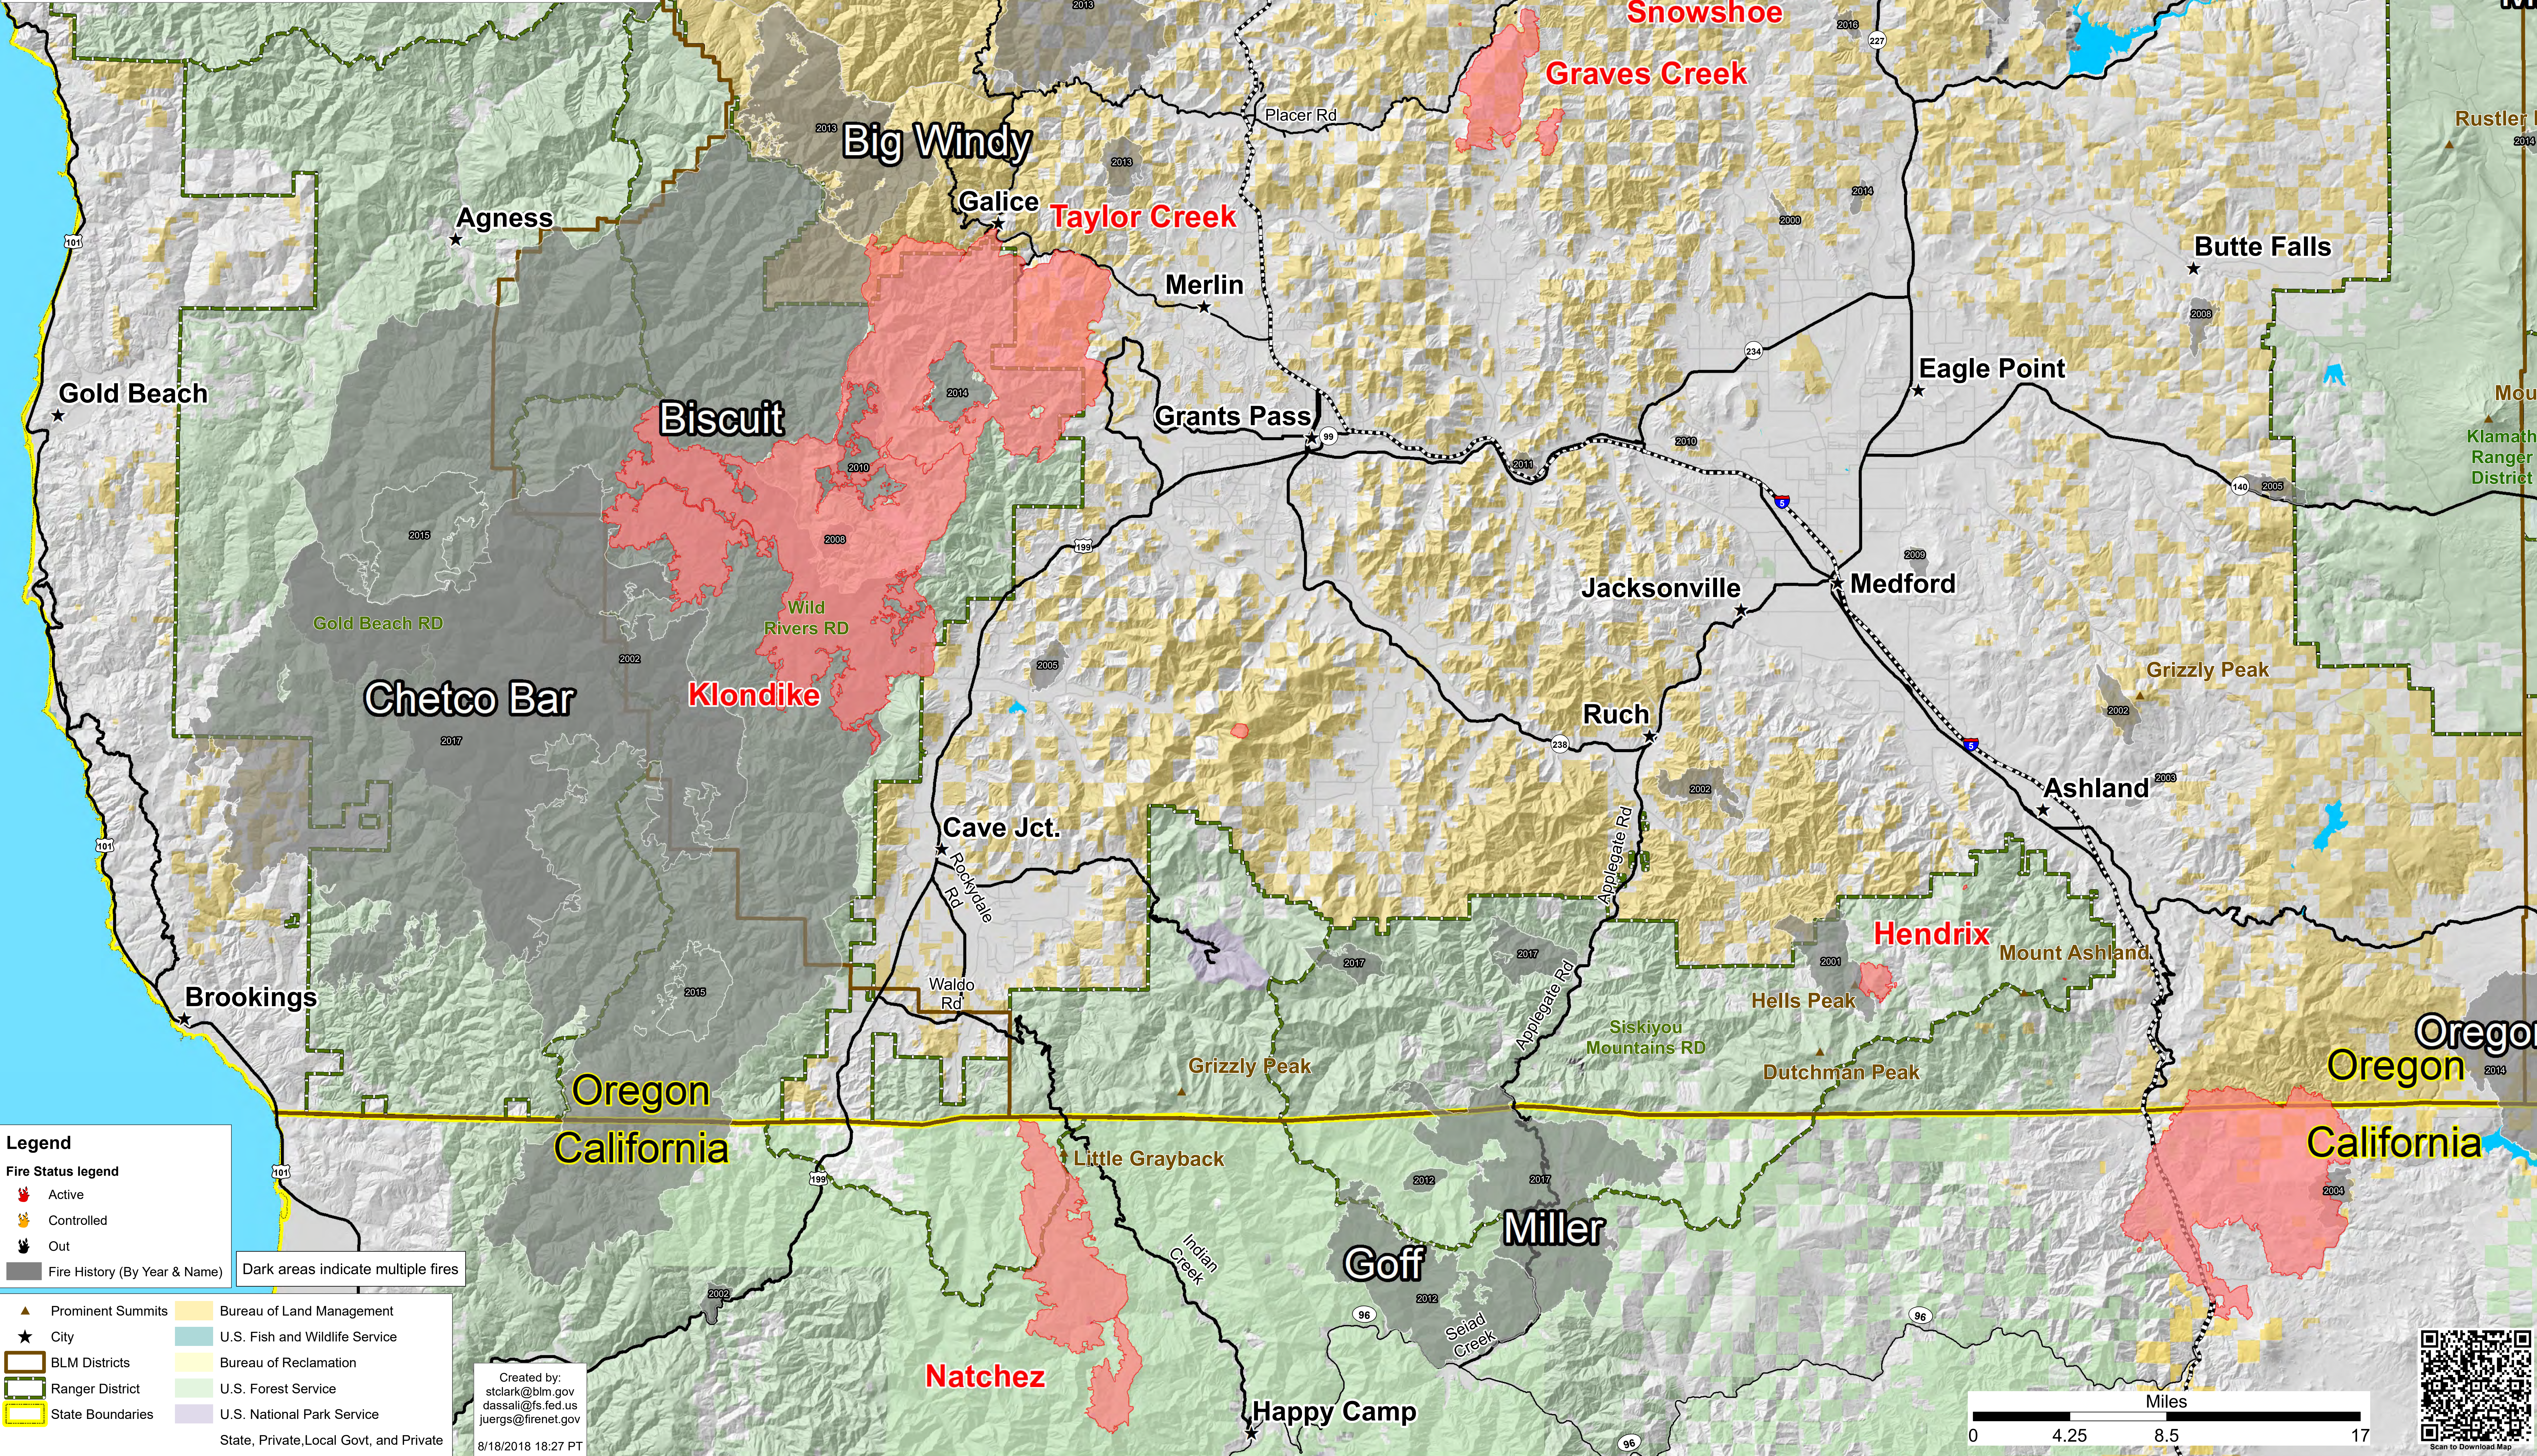

All Fire Locations History Map 1998-2017

Aug 19, 2018

Klamath National Forest
 Rogue River-Siskiyou National Forest
 Umpqua National Forest
 Medford BLM District

Legend

Fire Status legend

- Active
- Controlled
- Out
- Fire History (By Year & Name)

Dark areas indicate multiple fires

- Prominent Summits
- City
- BLM Districts
- Ranger District
- State Boundaries
- Bureau of Land Management
- U.S. Fish and Wildlife Service
- Bureau of Reclamation
- U.S. Forest Service
- U.S. National Park Service
- State, Private, Local Govt, and Private