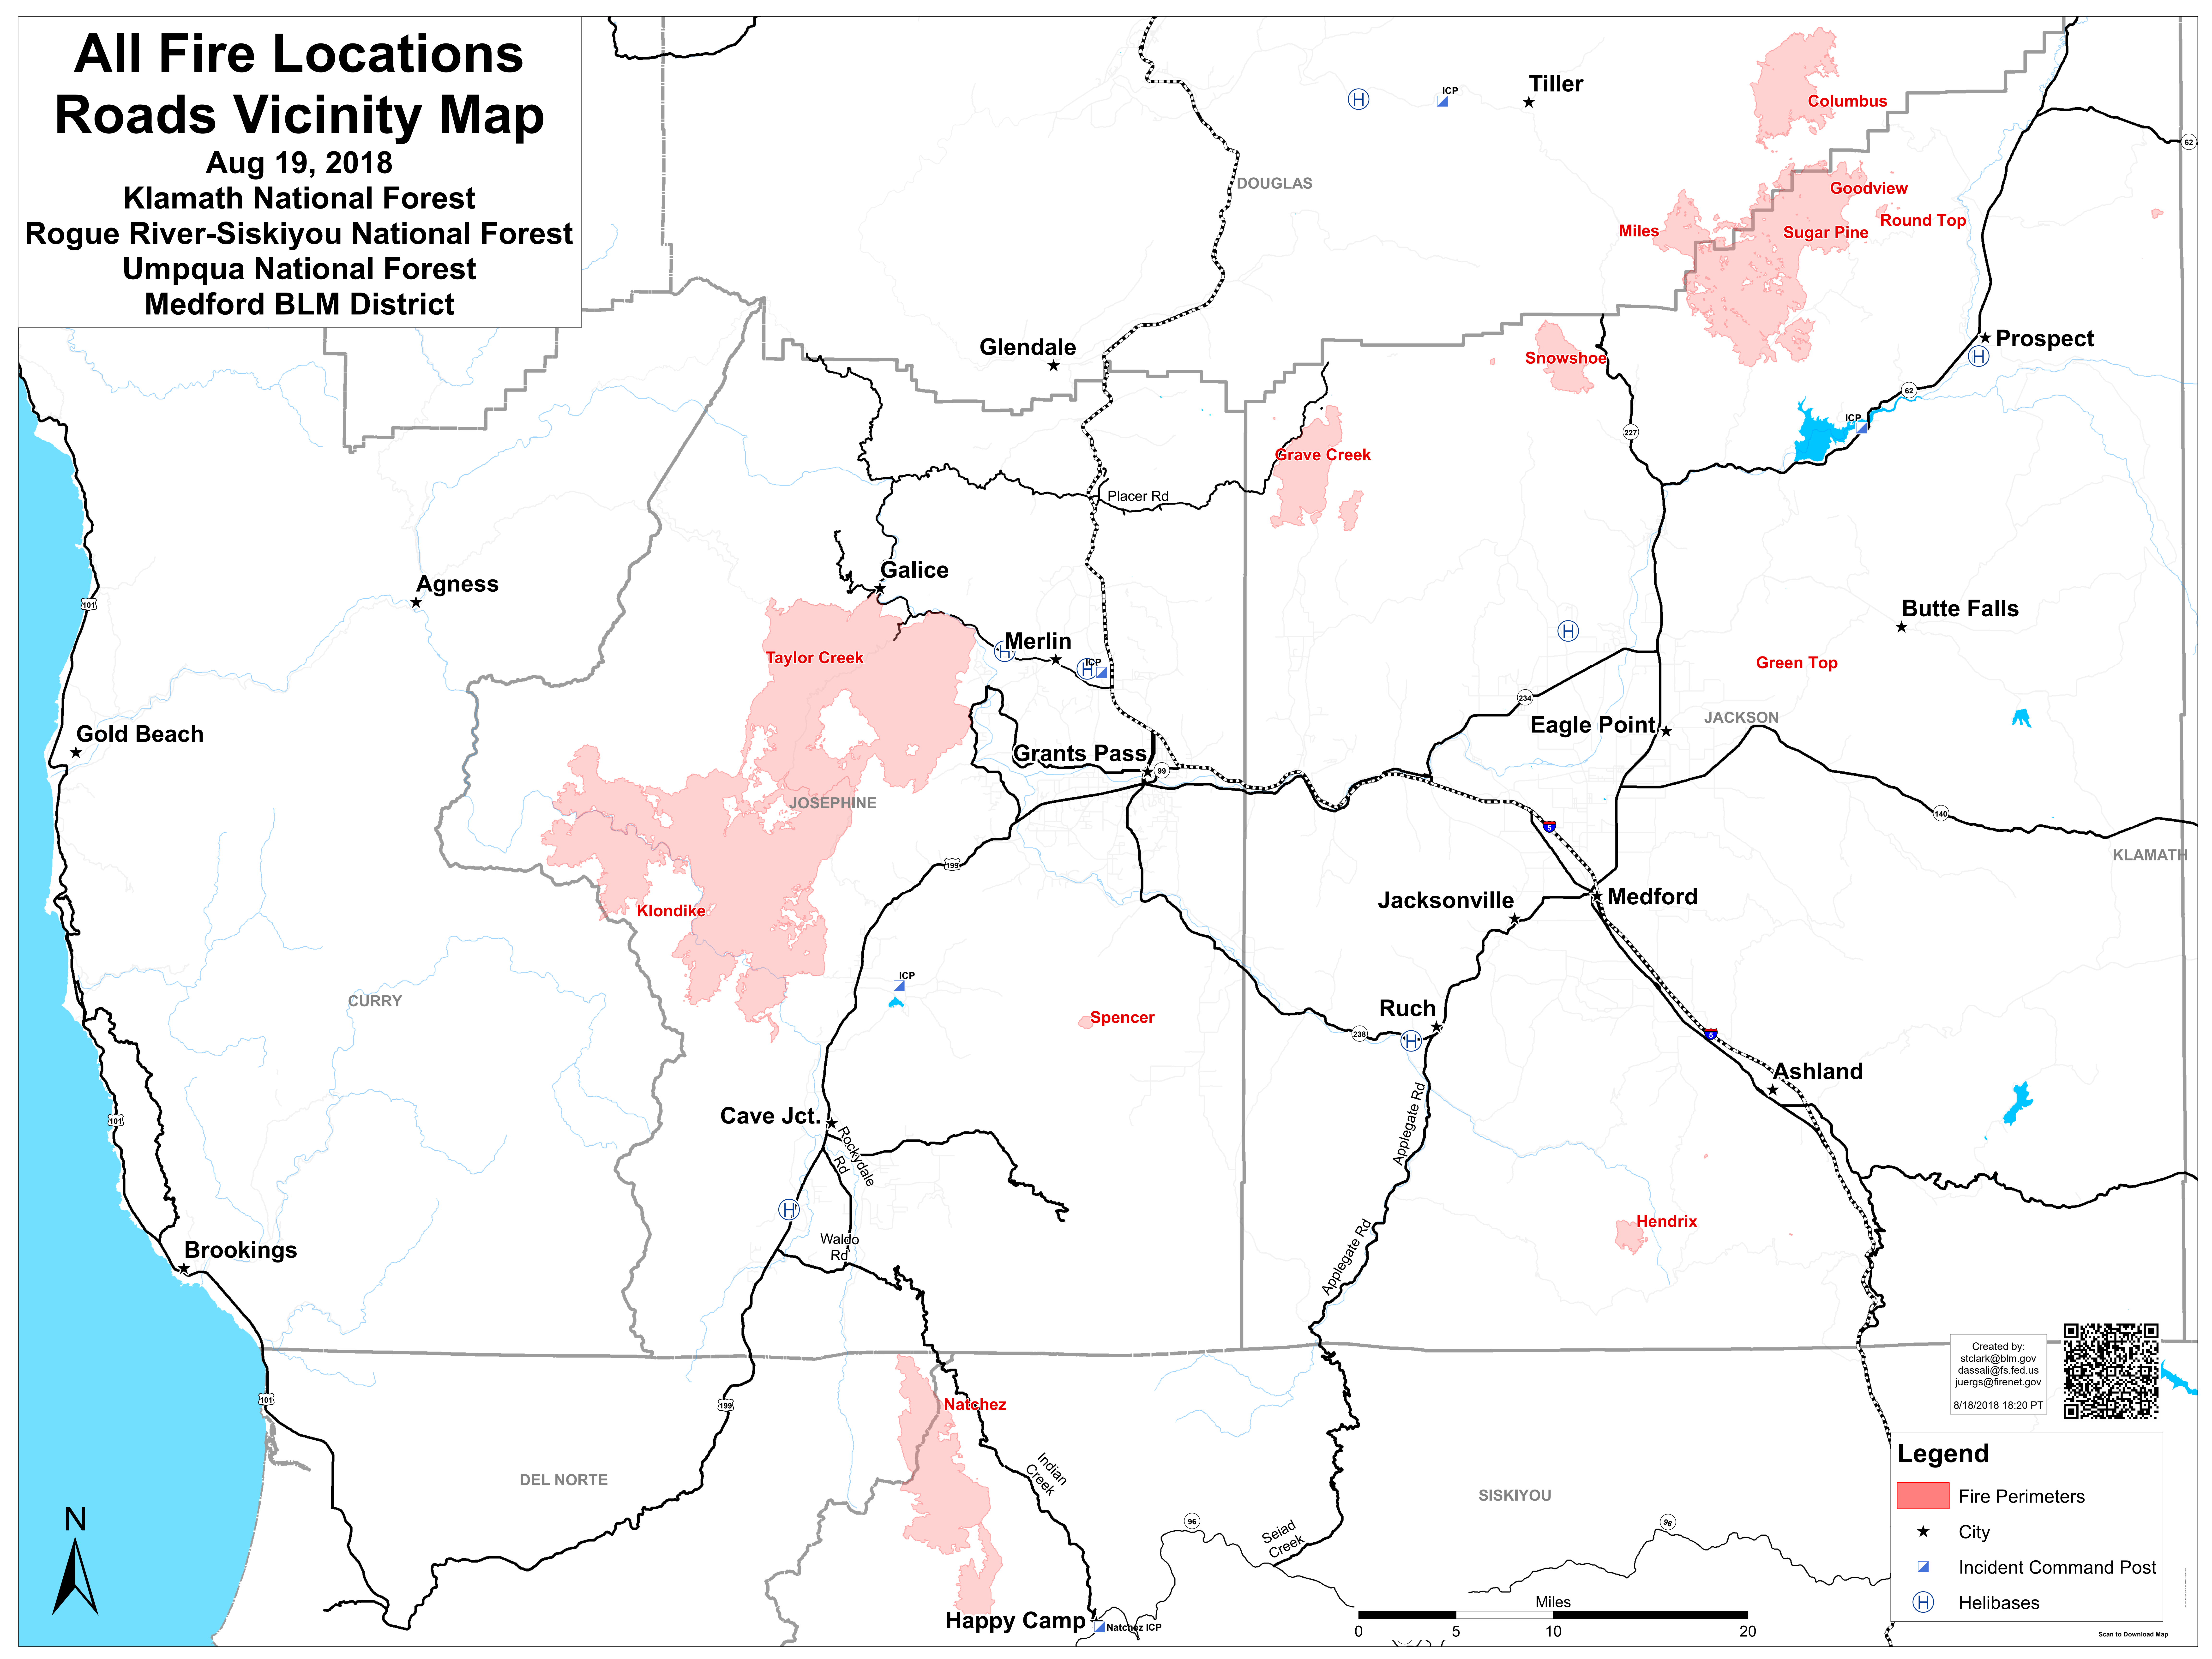

# All Fire Locations Roads Vicinity Map

Aug 19, 2018  
Klamath National Forest  
Rogue River-Siskiyou National Forest  
Umpqua National Forest  
Medford BLM District

Created by:  
stclark@blm.gov  
dassali@fs.fed.us  
juergs@firenet.gov  
8/18/2018 18:20 PT

**Legend**

- Fire Perimeters
- ★ City
- Incident Command Post
- Helibases