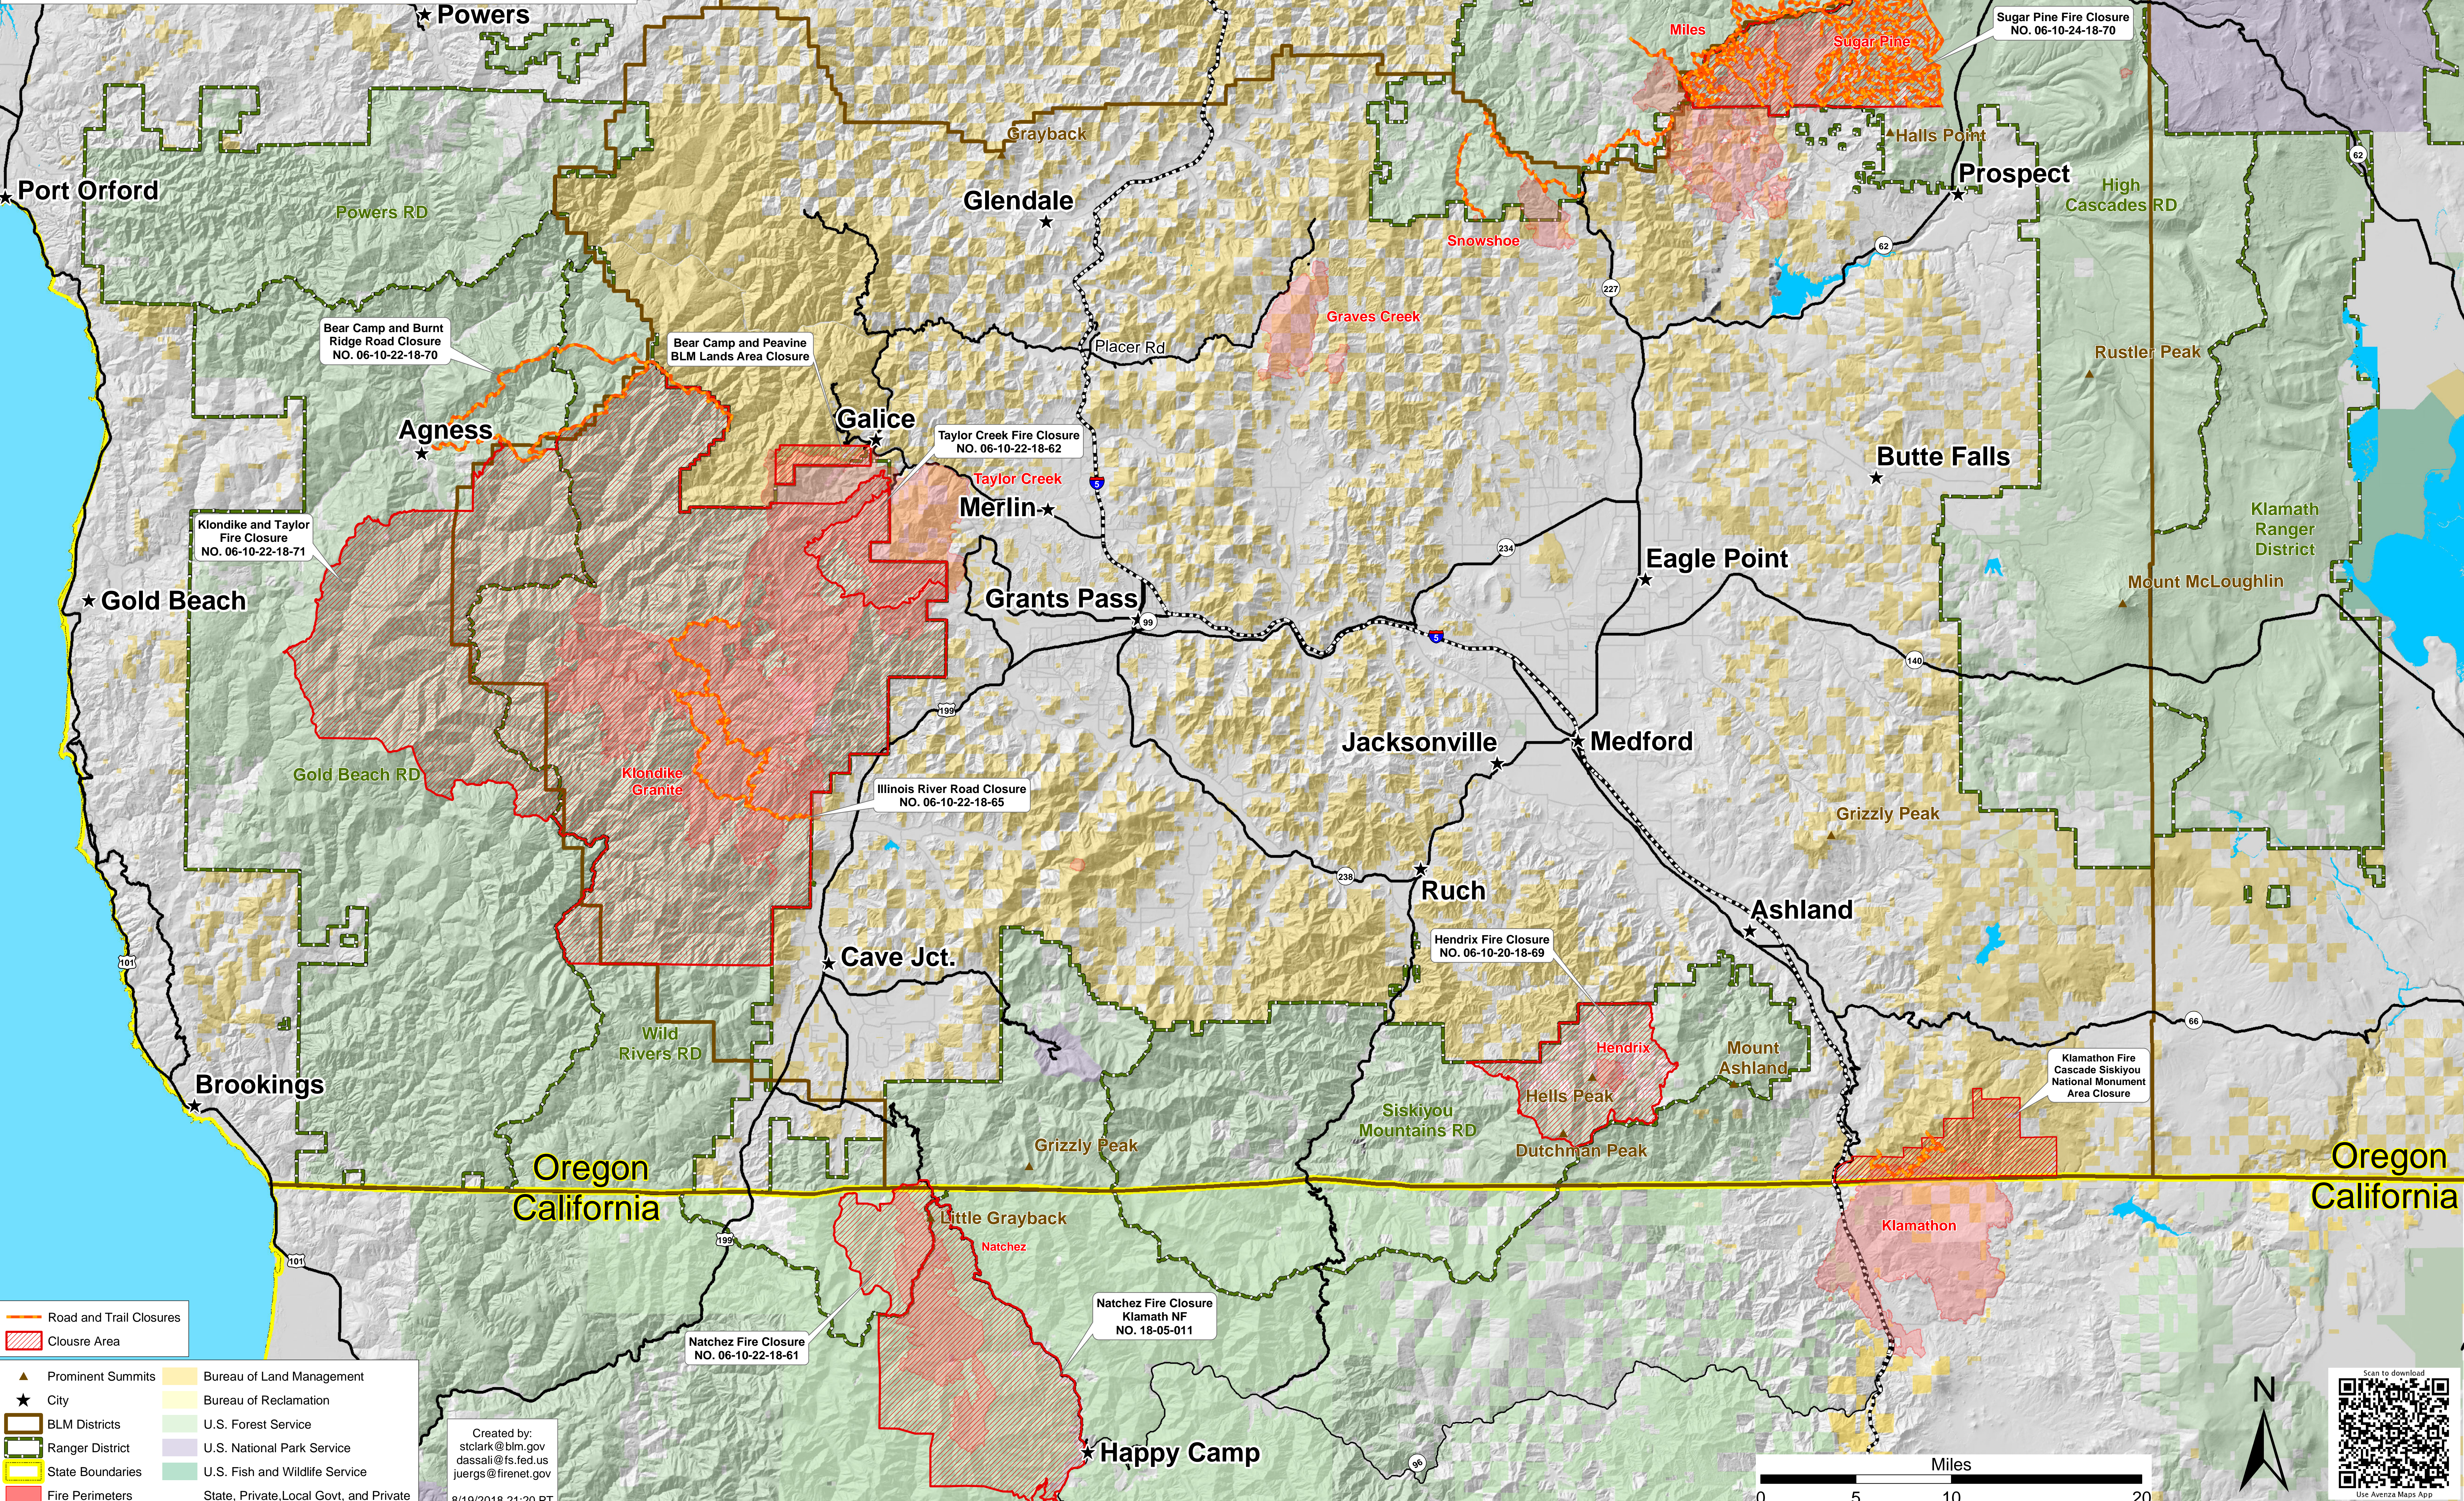

All Fire Closures Vicinity Map

August 20, 2018

Klamath National Forest
 Rogue River-Siskiyou National Forest
 Umpqua National Forest
 Medford BLM District

Road and Trail Closures	Bureau of Land Management
Closure Area	Bureau of Reclamation
Prominent Summits	U.S. Forest Service
City	U.S. National Park Service
BLM Districts	U.S. Fish and Wildlife Service
Ranger District	State, Private, Local Govt, and Private
State Boundaries	
Fire Perimeters	